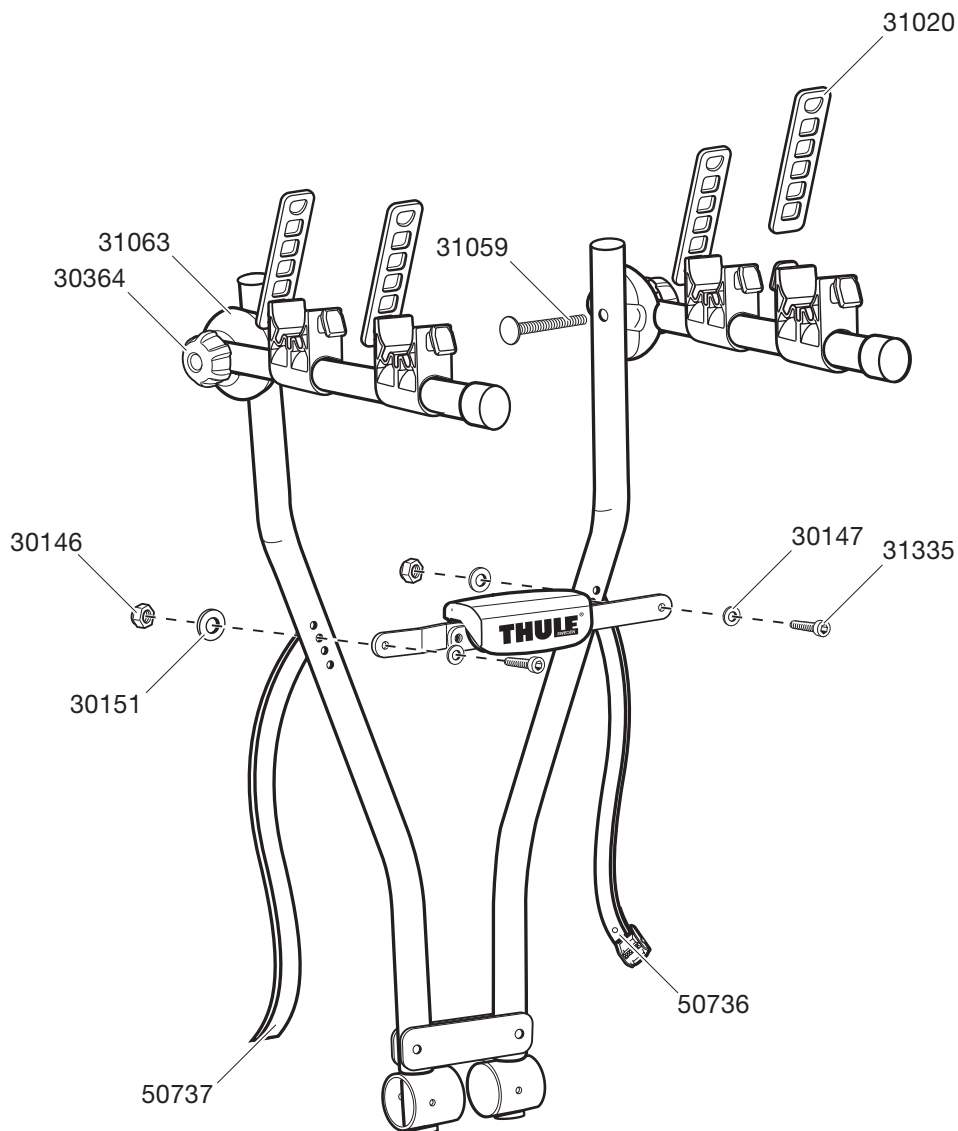

Thule Xpress 970

970/970000

5 *års garanti*
years warranty
Jahre Garantie
ans de garantie

Components:

A towbar squeezer for two bikes.
No loose parts. Storage bag included.

Materials:

Powdercoated galvanized steel tubes. Rubber cradles. ABS plastic handles, push button knobs and pack.
Nylon straps with steel buckle.

Mounting, etc.:

Quickly mounted on ISO approved towballs. Foldable. Fits frame dimensions 20-70 mm. Max load 30 kg.

- Quickly mounted.
- Carries two bikes.
- Soft and protective cradles to secure bikes in place.
- Red reflectors on end tubes for safety.
- Premounted straps included to secure bikes.
- No loose parts in package.
- Foldable for storage. Storage bag included.
- Lockable with padlock, not included.
- City Crash tested and approved.
- Conforms to ISO/DIS 15263-4.
- 5 years warranty.

Thule Xpress 970

970

970000

610/1

Individual packs

Master carton

Product	EAN	Kg	L/W/H in cm
970	7313020024363	4,2	Shrink pack

Product	Qty/kg	L/W/H in cm
970	14/60	60/80/100