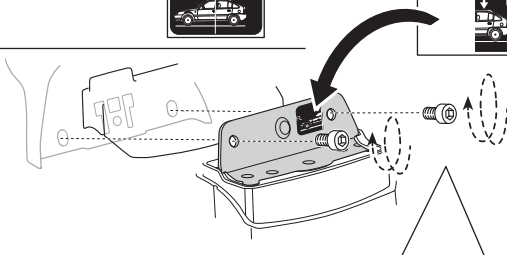

B A 16 mm x8

x1