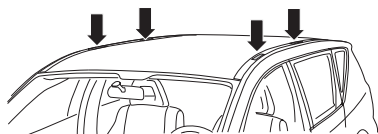

EN Only a few turns

DE Nur wenige Umdrehungen

FR Quelques tours uniquement

NL Slechts enkele slagen

IT Solo qualche giro

ES Sólo algunas vueltas

PT Noções básicas

SV Endast några varv

DK Kun nogle få omgange

NE Bare noen få omdreinger

FI Vain muutama kierros

ET Ainult mõni pööre

LV Tikai dažī apgriezieni

LT Tik keli pasukimai

PL Wystarczy kilka obrotów

RU Только несколько оборотов

UK Лише декілька обертів

BG Само няколко завъртания

CS Pouze několik otáček

SK Len niekoľko otáčok

SL Le nekaj obratov

HR/BiH Samo nekoliko okreta

RO Doar câteva rotiri

HU Csak néhány fordítás

EL Μόνο λίγες περιστροφές

TR Yalnızca birkaç tur

ZH 仅几圈

JA 2～3回転のみ

KO 몇 번만 돌리면 됨

TH เพียงสองสามรอบ

AR بعض دورات فقط
HE רק מספר סיבובים

3

A