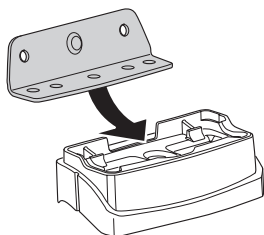

2 A

B A 16 mm x8

x1

EN Only a few turns

DE Nur wenige Umdrehungen

FR Quelques tours uniquement

NL Slechts enkele slagen

IT Solo qualche giro

ES Sólo algunas vueltas

PT Noções básicas

SV Endast några varv

DK Kun nogle få omgange

NE Bare noen få omdreinger

FI Vain muutama kierros

ET Ainult mõni pööre

LV Tikai dažī apgriezieni

LT Tik keli pasukimai

PL Wystarczy kilka obrotów

RU Только несколько оборотов

UK Лише декілька обертів

BG Само няколко завъртания

CS Pouze několik otáček

SK Len niekoľko otáčok

SL Le nekaj obratov

HR/BiH Samo nekoliko okreta

RO Doar câteva rotiri

HU Csak néhány fordítás

EL Μόνο λίγες περιστροφές

TR Yalnızca birkaç tur

ZH 仅几圈

JA 2～3回転のみ

KO 몇 번만 돌리면 됨

TH เพียงสองสามรอบ

AR بعض دورات فقط
HE רק מספר סיבובים

3

A

B