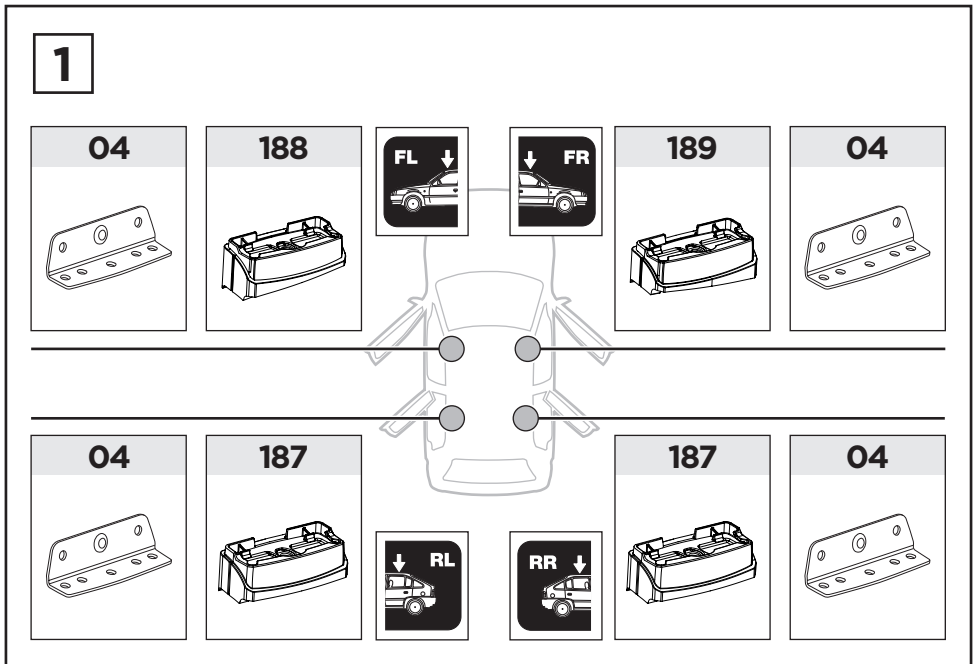

Thule XT Kit 3131

> Instructions

SUBARU Levorg, 5-dr Estate, 14-

This kit is only for vehicles with fixpoint mounting.

ISO 11154-E

183131

C.2014.0219
509-3131-01

Bring your life
thule.com