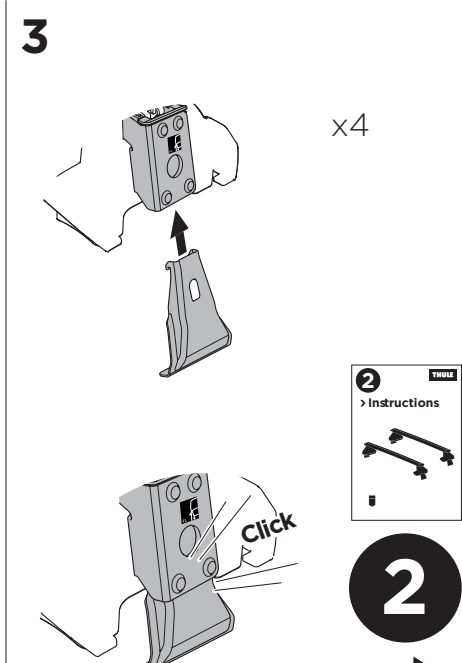

1

Kit 145090

VOLVO V40, 5-dr Hatchback, 12-

ISO 11154-E

THULE WingBar Evo	THULE WingBar Edge	THULE WingBar	THULE SquareBar	Evo X (scale)	Edge X (scale)
VOLVO V40, 5-dr Hatchback, 12-				39,5	R

THULE ProBar	THULE SlideBar	X (mm/inch)		
VOLVO V40, 5-dr Hatchback, 12-		1046 mm / 41 1/8"		

THULE WingBar Evo	THULE WingBar Edge	THULE WingBar	THULE SquareBar	Evo Y (scale)	Edge Y (scale)
VOLVO V40, 5-dr Hatchback, 12-				27	G

THULE ProBar	THULE SlideBar	Y (mm/inch)		
VOLVO V40, 5-dr Hatchback, 12-		921 mm / 36 1/4"		

	W (mm/inch)	Z (mm/inch)
VOLVO V40, 5-dr Hatchback, 12-	770 mm / 30 3/8"	225 mm / 8 7/8"