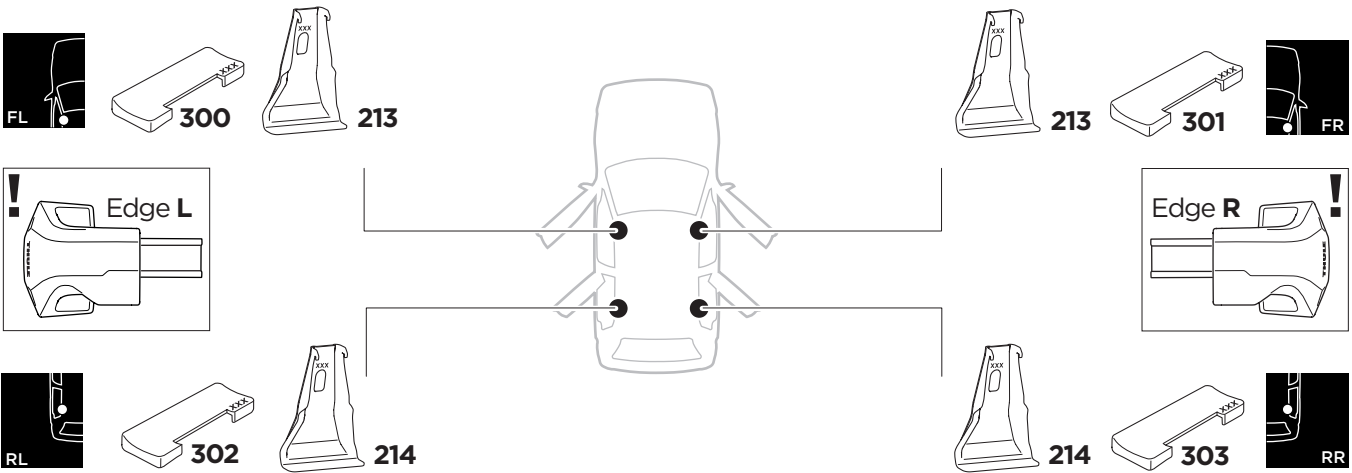

1

Kit 145090

VOLVO V40, 5-dr Hatchback, 12-

ISO 11154-E

THULE WingBar Evo	THULE WingBar Edge	THULE WingBar	THULE SquareBar	Evo X (scale)	Edge X (scale)
VOLVO V40, 5-dr Hatchback, 12-				39,5	R

THULE ProBar	THULE SlideBar	X (mm/inch)		
VOLVO V40, 5-dr Hatchback, 12-		1046 mm / 41 1/8"		

THULE WingBar Evo	THULE WingBar Edge	THULE WingBar	THULE SquareBar	Evo Y (scale)	Edge Y (scale)
VOLVO V40, 5-dr Hatchback, 12-				27	G

THULE ProBar	THULE SlideBar	Y (mm/inch)		
VOLVO V40, 5-dr Hatchback, 12-		921 mm / 36 1/4"		

	W (mm/inch)	Z (mm/inch)
VOLVO V40, 5-dr Hatchback, 12-	770 mm / 30 3/8"	225 mm / 8 7/8"