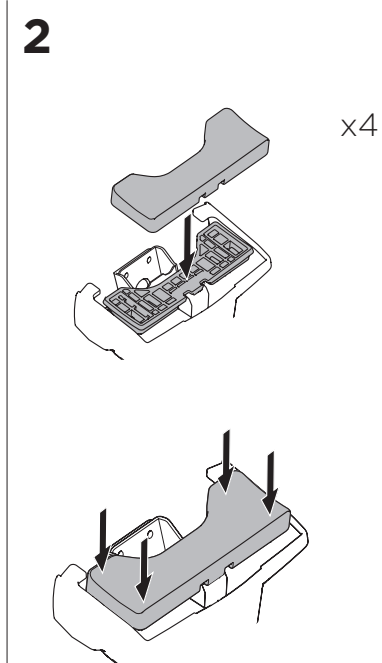

1

Kit 145090

VOLVO V40, 5-dr Hatchback, 12-

ISO 11154-E

THULE WingBar Evo	THULE WingBar Edge	THULE WingBar	THULE SquareBar	Evo X (scale)	Edge X (scale)
VOLVO V40, 5-dr Hatchback, 12-				39,5	R

THULE ProBar	THULE SlideBar	X (mm/inch)		
VOLVO V40, 5-dr Hatchback, 12-		1046 mm / 41 1/8"		

THULE WingBar Evo	THULE WingBar Edge	THULE WingBar	THULE SquareBar	Evo Y (scale)	Edge Y (scale)
VOLVO V40, 5-dr Hatchback, 12-				27	G

THULE ProBar	THULE SlideBar	Y (mm/inch)		
VOLVO V40, 5-dr Hatchback, 12-		921 mm / 36 1/4"		

	W (mm/inch)	Z (mm/inch)
VOLVO V40, 5-dr Hatchback, 12-	770 mm / 30 3/8"	225 mm / 8 7/8"