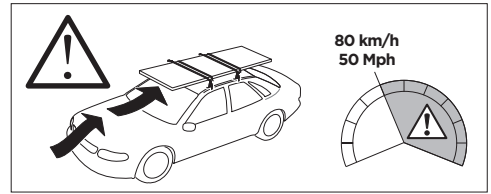

1

Kit 145090

VOLVO V40, 5-dr Hatchback, 12-

ISO 11154-E