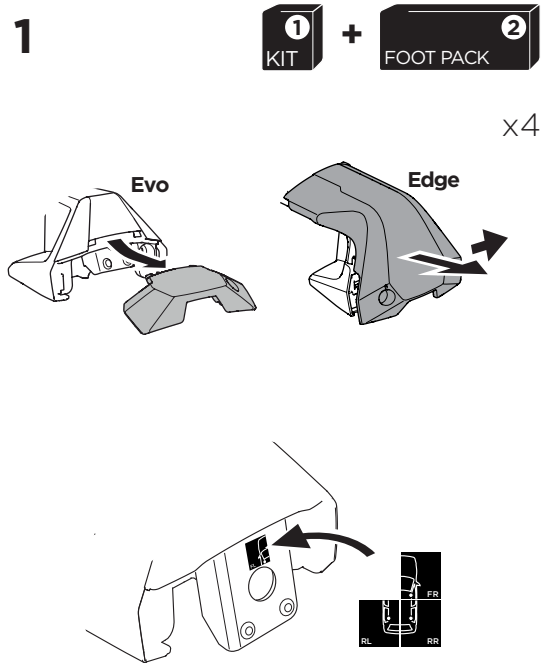

1

Kit 145090

VOLVO V40, 5-dr Hatchback, 12-

ISO 11154-E

THULE WingBar Evo	THULE WingBar Edge	THULE WingBar	THULE SquareBar	Evo X (scale)	Edge X (scale)
VOLVO V40, 5-dr Hatchback, 12-				39,5	R

THULE ProBar	THULE SlideBar	X (mm/inch)		
VOLVO V40, 5-dr Hatchback, 12-		1046 mm / 41 1/8"		

THULE WingBar Evo	THULE WingBar Edge	THULE WingBar	THULE SquareBar	Evo Y (scale)	Edge Y (scale)
VOLVO V40, 5-dr Hatchback, 12-				27	G

THULE ProBar	THULE SlideBar	Y (mm/inch)		
VOLVO V40, 5-dr Hatchback, 12-		921 mm / 36 1/4"		

	W (mm/inch)	Z (mm/inch)
VOLVO V40, 5-dr Hatchback, 12-	770 mm / 30 3/8"	225 mm / 8 7/8"