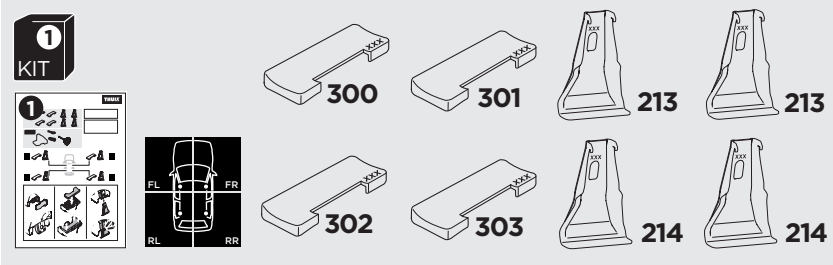

1

Kit 145090

VOLVO V40, 5-dr Hatchback, 12-

ISO 11154-E

THULE WingBar Evo	THULE WingBar Edge	THULE WingBar	THULE SquareBar	Evo X (scale)	Edge X (scale)
VOLVO V40, 5-dr Hatchback, 12-				39,5	R

THULE ProBar	THULE SlideBar	X (mm/inch)		
VOLVO V40, 5-dr Hatchback, 12-		1046 mm / 41 1/8"		

THULE WingBar Evo	THULE WingBar Edge	THULE WingBar	THULE SquareBar	Evo Y (scale)	Edge Y (scale)
VOLVO V40, 5-dr Hatchback, 12-				27	G

THULE ProBar	THULE SlideBar	Y (mm/inch)		
VOLVO V40, 5-dr Hatchback, 12-		921 mm / 36 1/4"		

	W (mm/inch)	Z (mm/inch)
VOLVO V40, 5-dr Hatchback, 12-	770 mm / 30 3/8"	225 mm / 8 7/8"