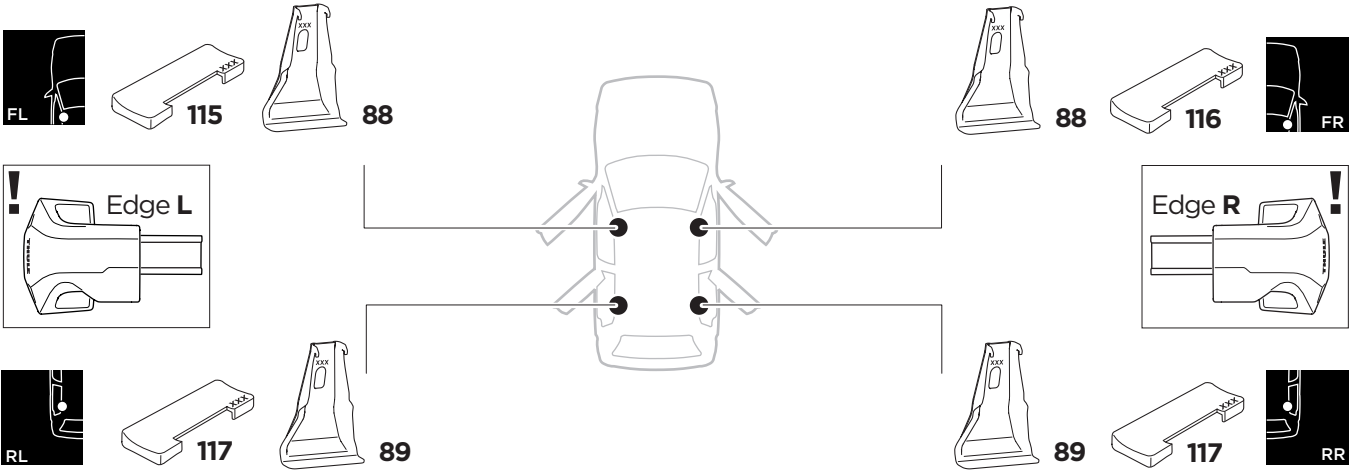

1

Kit 145023

VOLKSWAGEN Golf Sportsvan, 5-dr MPV, 14-

ISO 11154-E

THULE WingBar Evo	THULE WingBar Edge	THULE WingBar	THULE SquareBar	Evo X (scale)	Edge X (scale)
VOLKSWAGEN Golf Sportsvan, 5-dr MPV, 14-				43,5	J

THULE ProBar	THULE SlideBar	X (mm/inch)		
VOLKSWAGEN Golf Sportsvan, 5-dr MPV, 14-		1086 mm / 42 3/4"		

THULE WingBar Evo	THULE WingBar Edge	THULE WingBar	THULE SquareBar	Evo Y (scale)	Edge Y (scale)
VOLKSWAGEN Golf Sportsvan, 5-dr MPV, 14-				36,5	F

THULE ProBar	THULE SlideBar	Y (mm/inch)		
VOLKSWAGEN Golf Sportsvan, 5-dr MPV, 14-		1016 mm / 40"		

	W (mm/inch)	Z (mm/inch)
VOLKSWAGEN Golf Sportsvan, 5-dr MPV, 14-	790 mm / 31 1/8"	280 mm / 11"