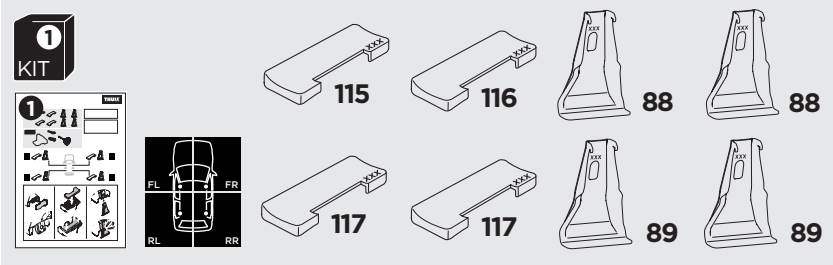

1

Kit 145023

VOLKSWAGEN Golf Sportsvan, 5-dr MPV, 14-

ISO 11154-E

THULE WingBar Evo	THULE WingBar Edge	THULE WingBar	THULE SquareBar	Evo X (scale)	Edge X (scale)
VOLKSWAGEN Golf Sportsvan, 5-dr MPV, 14-				43,5	J

THULE ProBar	THULE SlideBar	X (mm/inch)		
VOLKSWAGEN Golf Sportsvan, 5-dr MPV, 14-		1086 mm / 42 3/4"		

THULE WingBar Evo	THULE WingBar Edge	THULE WingBar	THULE SquareBar	Evo Y (scale)	Edge Y (scale)
VOLKSWAGEN Golf Sportsvan, 5-dr MPV, 14-				36,5	F

THULE ProBar	THULE SlideBar	Y (mm/inch)		
VOLKSWAGEN Golf Sportsvan, 5-dr MPV, 14-		1016 mm / 40"		

	W (mm/inch)	Z (mm/inch)
VOLKSWAGEN Golf Sportsvan, 5-dr MPV, 14-	790 mm / 31 1/8"	280 mm / 11"