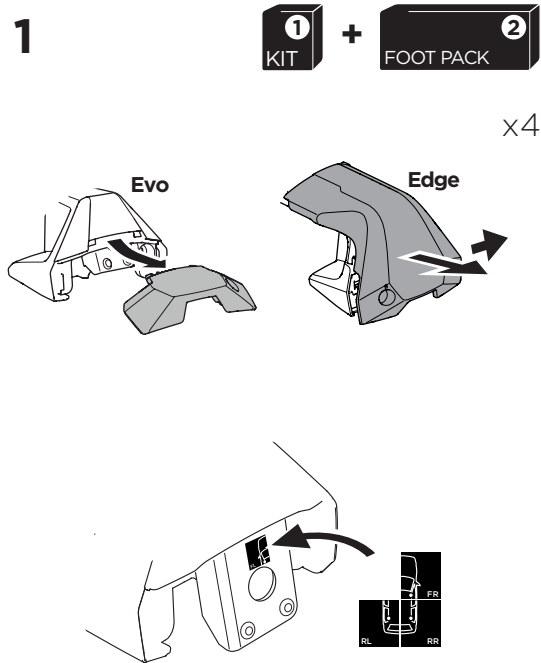

1

Kit 145043

HONDA Civic, 5-dr Hatchback, 17- (Without glassroof)

ISO 11154-E

THULE WingBar Evo	THULE WingBar Edge	THULE WingBar	THULE SquareBar	Evo X (scale)	Edge X (scale)
HONDA Civic, 5-dr Hatchback, 17- (Without glassroof)				40,5	P
THULE ProBar	THULE SlideBar				X (mm/inch)
HONDA Civic, 5-dr Hatchback, 17- (Without glassroof)				1056 mm / 41 5/8"	

THULE WingBar Evo	THULE WingBar Edge	THULE WingBar	THULE SquareBar	Evo Y (scale)	Edge Y (scale)
HONDA Civic, 5-dr Hatchback, 17- (Without glassroof)				36,5	F
THULE ProBar	THULE SlideBar				Y (mm/inch)
HONDA Civic, 5-dr Hatchback, 17- (Without glassroof)				1016 mm / 40"	

	W (mm/inch)	Z (mm/inch)
HONDA Civic, 5-dr Hatchback, 17- (Without glassroof)	680 mm / 26 3/4"	200 mm / 7 7/8"