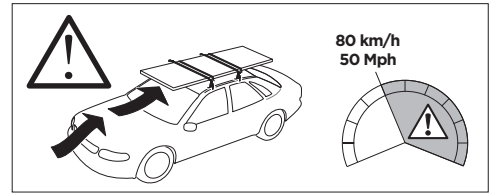

1

Kit 145043

HONDA Civic, 5-dr Hatchback, 17- (Without glassroof)

ISO 11154-E