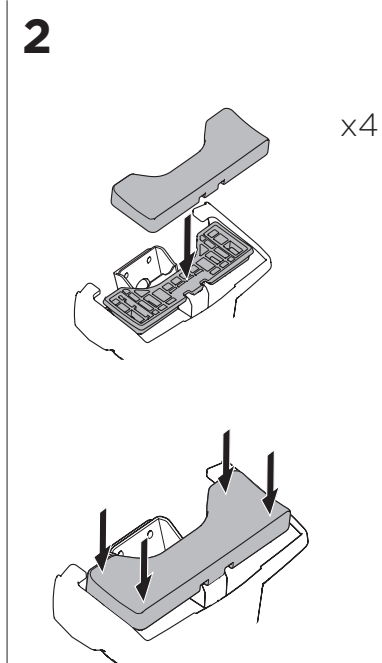

1

Kit 145043

HONDA Civic, 5-dr Hatchback, 17- (Without glassroof)

ISO 11154-E

THULE WingBar Evo	THULE WingBar Edge	THULE WingBar	THULE SquareBar	Evo X (scale)	Edge X (scale)
HONDA Civic, 5-dr Hatchback, 17- (Without glassroof)				40,5	P
THULE ProBar	THULE SlideBar				X (mm/inch)
HONDA Civic, 5-dr Hatchback, 17- (Without glassroof)				1056 mm / 41 5/8"	

THULE WingBar Evo	THULE WingBar Edge	THULE WingBar	THULE SquareBar	Evo Y (scale)	Edge Y (scale)
HONDA Civic, 5-dr Hatchback, 17- (Without glassroof)				36,5	F
THULE ProBar	THULE SlideBar				Y (mm/inch)
HONDA Civic, 5-dr Hatchback, 17- (Without glassroof)				1016 mm / 40"	

	W (mm/inch)	Z (mm/inch)
HONDA Civic, 5-dr Hatchback, 17- (Without glassroof)	680 mm / 26 3/4"	200 mm / 7 7/8"