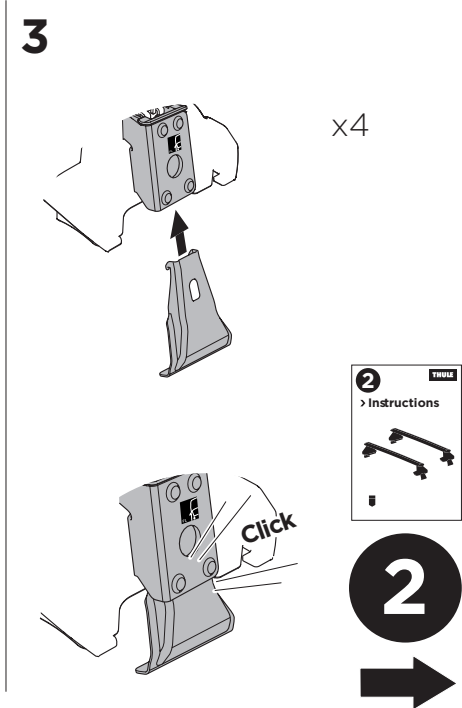

1

Kit 145043

HONDA Civic, 5-dr Hatchback, 17- (Without glassroof)

ISO 11154-E

THULE WingBar Evo	THULE WingBar Edge	THULE WingBar	THULE SquareBar	Evo X (scale)	Edge X (scale)
HONDA Civic, 5-dr Hatchback, 17- (Without glassroof)				40,5	P
THULE ProBar	THULE SlideBar				X (mm/inch)
HONDA Civic, 5-dr Hatchback, 17- (Without glassroof)				1056 mm / 41 5/8"	

THULE WingBar Evo	THULE WingBar Edge	THULE WingBar	THULE SquareBar	Evo Y (scale)	Edge Y (scale)
HONDA Civic, 5-dr Hatchback, 17- (Without glassroof)				36,5	F
THULE ProBar	THULE SlideBar				Y (mm/inch)
HONDA Civic, 5-dr Hatchback, 17- (Without glassroof)				1016 mm / 40"	

	W (mm/inch)	Z (mm/inch)
HONDA Civic, 5-dr Hatchback, 17- (Without glassroof)	680 mm / 26 3/4"	200 mm / 7 7/8"