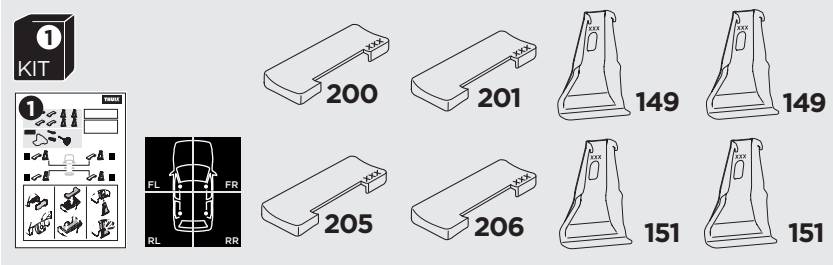

1

Kit 145043

HONDA Civic, 5-dr Hatchback, 17- (Without glassroof)

ISO 11154-E

THULE WingBar Evo	THULE WingBar Edge	THULE WingBar	THULE SquareBar	Evo X (scale)	Edge X (scale)
HONDA Civic, 5-dr Hatchback, 17- (Without glassroof)				40,5	P
THULE ProBar	THULE SlideBar				X (mm/inch)
HONDA Civic, 5-dr Hatchback, 17- (Without glassroof)				1056 mm / 41 5/8"	

THULE WingBar Evo	THULE WingBar Edge	THULE WingBar	THULE SquareBar	Evo Y (scale)	Edge Y (scale)
HONDA Civic, 5-dr Hatchback, 17- (Without glassroof)				36,5	F
THULE ProBar	THULE SlideBar				Y (mm/inch)
HONDA Civic, 5-dr Hatchback, 17- (Without glassroof)				1016 mm / 40"	

	W (mm/inch)	Z (mm/inch)
HONDA Civic, 5-dr Hatchback, 17- (Without glassroof)	680 mm / 26 3/4"	200 mm / 7 7/8"