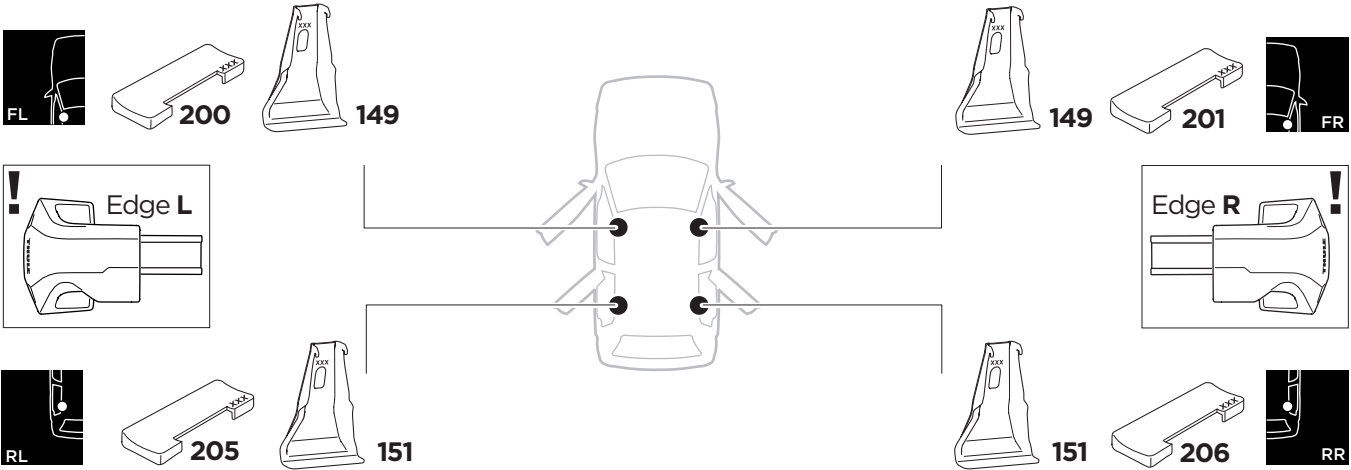

1

Kit 145043

HONDA Civic, 5-dr Hatchback, 17- (Without glassroof)

ISO 11154-E

THULE WingBar Evo	THULE WingBar Edge	THULE WingBar	THULE SquareBar	Evo X (scale)	Edge X (scale)
HONDA Civic, 5-dr Hatchback, 17- (Without glassroof)				40,5	P
THULE ProBar	THULE SlideBar				X (mm/inch)
HONDA Civic, 5-dr Hatchback, 17- (Without glassroof)				1056 mm / 41 5/8"	

THULE WingBar Evo	THULE WingBar Edge	THULE WingBar	THULE SquareBar	Evo Y (scale)	Edge Y (scale)
HONDA Civic, 5-dr Hatchback, 17- (Without glassroof)				36,5	F
THULE ProBar	THULE SlideBar				Y (mm/inch)
HONDA Civic, 5-dr Hatchback, 17- (Without glassroof)				1016 mm / 40"	

	W (mm/inch)	Z (mm/inch)
HONDA Civic, 5-dr Hatchback, 17- (Without glassroof)	680 mm / 26 3/4"	200 mm / 7 7/8"