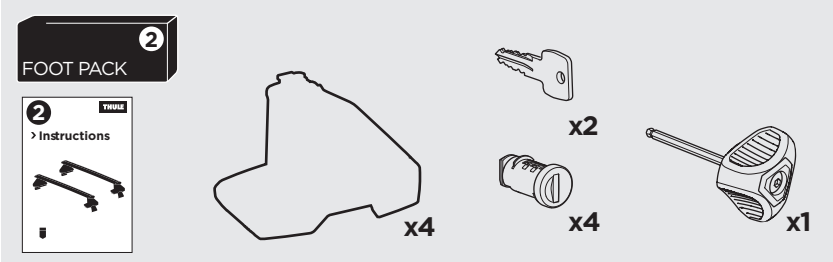

1

Kit 145043

HONDA Civic, 5-dr Hatchback, 17- (Without glassroof)

ISO 11154-E

THULE WingBar Evo	THULE WingBar Edge	THULE WingBar	THULE SquareBar	Evo X (scale)	Edge X (scale)
HONDA Civic, 5-dr Hatchback, 17- (Without glassroof)				40,5	P
THULE ProBar	THULE SlideBar				X (mm/inch)
HONDA Civic, 5-dr Hatchback, 17- (Without glassroof)				1056 mm / 41 5/8"	

THULE WingBar Evo	THULE WingBar Edge	THULE WingBar	THULE SquareBar	Evo Y (scale)	Edge Y (scale)
HONDA Civic, 5-dr Hatchback, 17- (Without glassroof)				36,5	F
THULE ProBar	THULE SlideBar				Y (mm/inch)
HONDA Civic, 5-dr Hatchback, 17- (Without glassroof)				1016 mm / 40"	

	W (mm/inch)	Z (mm/inch)
HONDA Civic, 5-dr Hatchback, 17- (Without glassroof)	680 mm / 26 3/4"	200 mm / 7 7/8"