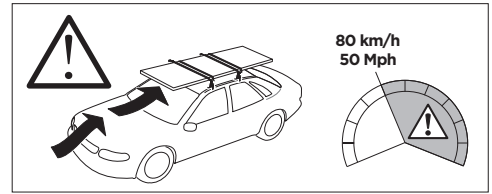

1

Kit 145045

CITROËN C3, 5-dr Hatchback, 17-

ISO 11154-E

THULE WingBar Evo	THULE WingBar Edge	THULE WingBar	THULE SquareBar	Evo X (scale)	Edge X (scale)
CITROËN C3, 5-dr Hatchback, 17-				35	I
THULE ProBar	THULE SlideBar				X (mm/inch)
CITROËN C3, 5-dr Hatchback, 17-				1001 mm / 39 3/8"	