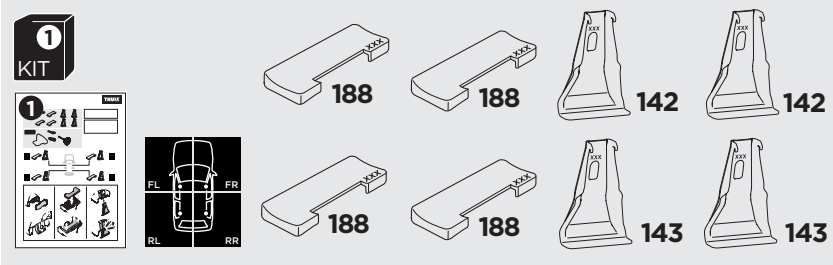

1

Kit 145045

CITROËN C3, 5-dr Hatchback, 17-

ISO 11154-E

THULE WingBar Evo	THULE WingBar Edge	THULE WingBar	THULE SquareBar	Evo X (scale)	Edge X (scale)
CITROËN C3, 5-dr Hatchback, 17-				35	I
THULE ProBar	THULE SlideBar				X (mm/inch)
CITROËN C3, 5-dr Hatchback, 17-				1001 mm / 39 3/8"	

THULE WingBar Evo	THULE WingBar Edge	THULE WingBar	THULE SquareBar	Evo Y (scale)	Edge Y (scale)
CITROËN C3, 5-dr Hatchback, 17-				31	Q
THULE ProBar	THULE SlideBar				Y (mm/inch)
CITROËN C3, 5-dr Hatchback, 17-				961 mm / 37 7/8"	

	W (mm/inch)	Z (mm/inch)
CITROËN C3, 5-dr Hatchback, 17-	725 mm / 28 1/2"	260 mm / 10 1/4"