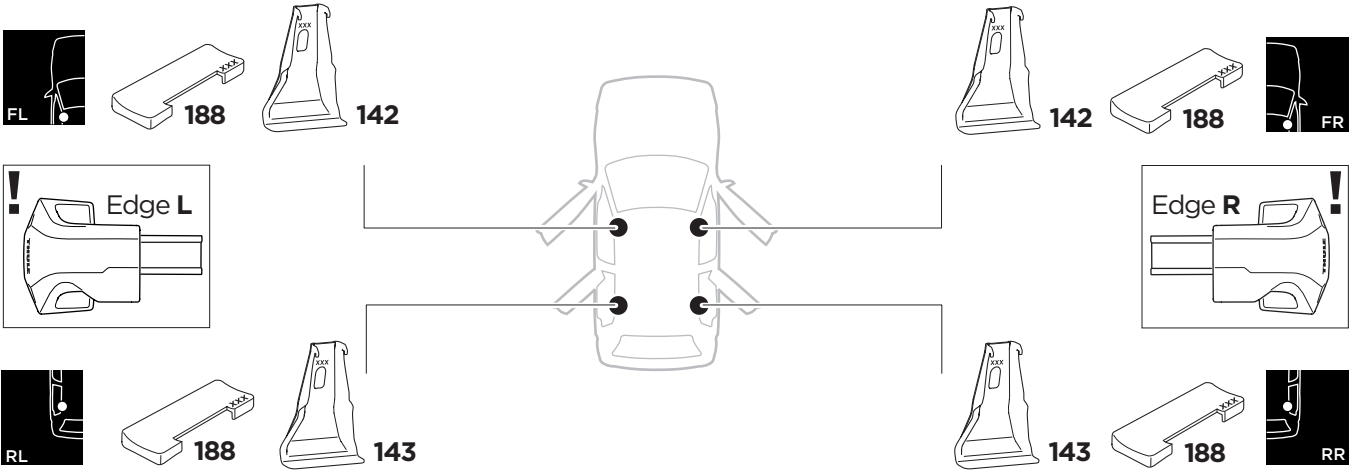

1

Kit 145045

CITROËN C3, 5-dr Hatchback, 17-

ISO 11154-E

THULE WingBar Evo	THULE WingBar Edge	THULE WingBar	THULE SquareBar	Evo X (scale)	Edge X (scale)
CITROËN C3, 5-dr Hatchback, 17-				35	I
THULE ProBar	THULE SlideBar				X (mm/inch)
CITROËN C3, 5-dr Hatchback, 17-				1001 mm / 39 3/8"	

THULE WingBar Evo	THULE WingBar Edge	THULE WingBar	THULE SquareBar	Evo Y (scale)	Edge Y (scale)
CITROËN C3, 5-dr Hatchback, 17-				31	Q
THULE ProBar	THULE SlideBar				Y (mm/inch)
CITROËN C3, 5-dr Hatchback, 17-				961 mm / 37 7/8"	

	W (mm/inch)	Z (mm/inch)
CITROËN C3, 5-dr Hatchback, 17-	725 mm / 28 1/2"	260 mm / 10 1/4"