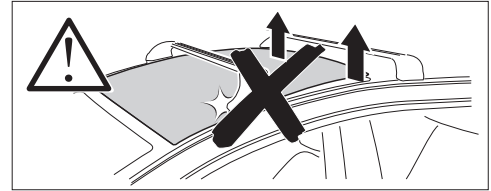

1

Kit 145047

SEAT Ibiza (Mk. V), 5-dr Hatchback, 17-

ISO 11154-E