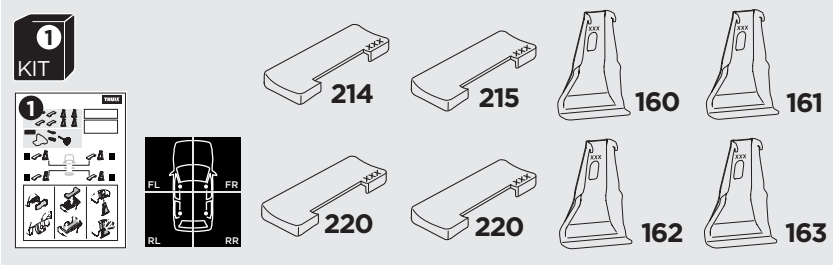

1

Kit 145048

TOYOTA C-HR, 5-dr SUV, 17-

ISO 11154-E

THULE WingBar Evo	THULE WingBar Edge	THULE WingBar	THULE SquareBar	Evo X (scale)	Edge X (scale)
TOYOTA C-HR, 5-dr SUV, 17-				37,5	D

THULE ProBar	THULE SlideBar			X (mm/inch)	
TOYOTA C-HR, 5-dr SUV, 17-				1026 mm / 40 3/8"	

THULE WingBar Evo	THULE WingBar Edge	THULE WingBar	THULE SquareBar	Evo Y (scale)	Edge Y (scale)
TOYOTA C-HR, 5-dr SUV, 17-				34	K

THULE ProBar	THULE SlideBar			Y (mm/inch)	
TOYOTA C-HR, 5-dr SUV, 17-				991 mm / 39"	

	W (mm/inch)	Z (mm/inch)
TOYOTA C-HR, 5-dr SUV, 17-	780 mm / 30 3/4"	225 mm / 8 7/8"