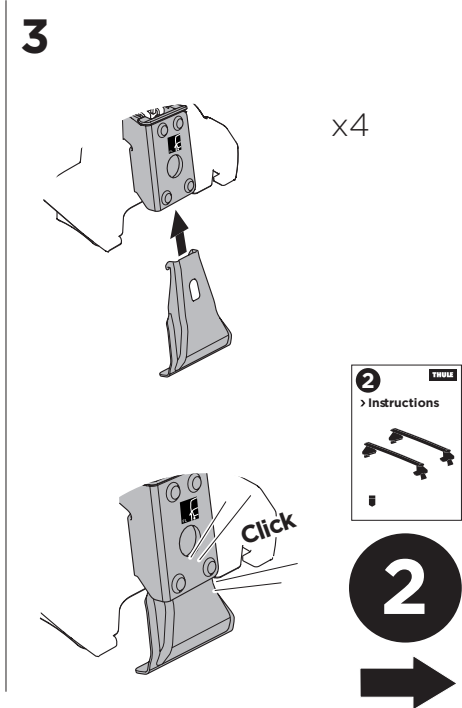

1

Kit 145048

TOYOTA C-HR, 5-dr SUV, 17-

ISO 11154-E

THULE WingBar Evo	THULE WingBar Edge	THULE WingBar	THULE SquareBar	Evo X (scale)	Edge X (scale)
TOYOTA C-HR, 5-dr SUV, 17-				37,5	D

THULE ProBar	THULE SlideBar			X (mm/inch)	
TOYOTA C-HR, 5-dr SUV, 17-				1026 mm / 40 3/8"	

THULE WingBar Evo	THULE WingBar Edge	THULE WingBar	THULE SquareBar	Evo Y (scale)	Edge Y (scale)
TOYOTA C-HR, 5-dr SUV, 17-				34	K

THULE ProBar	THULE SlideBar			Y (mm/inch)	
TOYOTA C-HR, 5-dr SUV, 17-				991 mm / 39"	

	W (mm/inch)	Z (mm/inch)
TOYOTA C-HR, 5-dr SUV, 17-	780 mm / 30 3/4"	225 mm / 8 7/8"