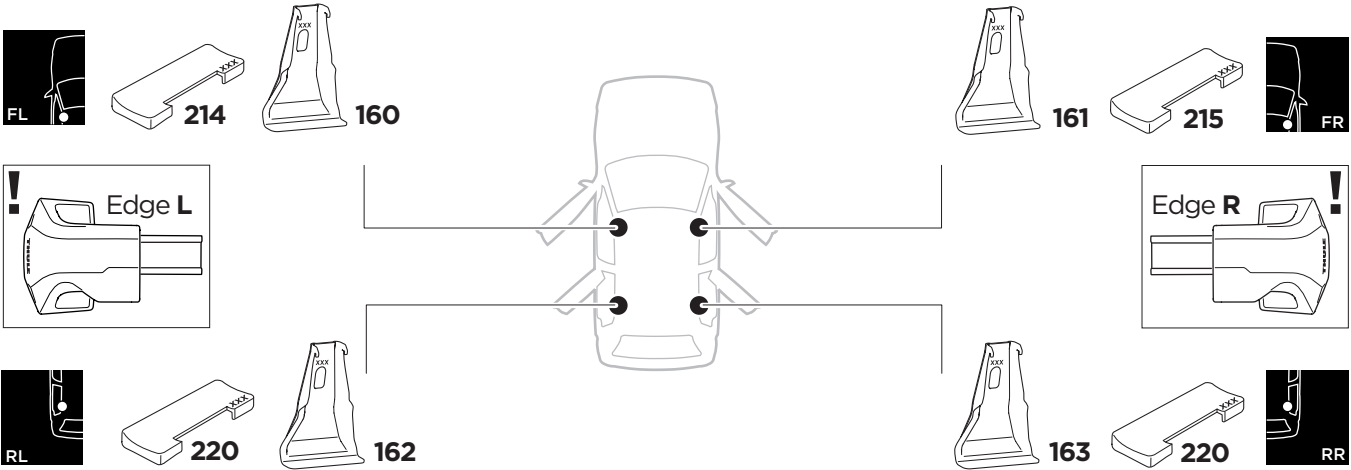

1

Kit 145048

TOYOTA C-HR, 5-dr SUV, 17-

ISO 11154-E

THULE WingBar Evo	THULE WingBar Edge	THULE WingBar	THULE SquareBar	Evo X (scale)	Edge X (scale)
TOYOTA C-HR, 5-dr SUV, 17-				37,5	D

THULE ProBar	THULE SlideBar			X (mm/inch)	
TOYOTA C-HR, 5-dr SUV, 17-				1026 mm / 40 3/8"	

THULE WingBar Evo	THULE WingBar Edge	THULE WingBar	THULE SquareBar	Evo Y (scale)	Edge Y (scale)
TOYOTA C-HR, 5-dr SUV, 17-				34	K

THULE ProBar	THULE SlideBar			Y (mm/inch)	
TOYOTA C-HR, 5-dr SUV, 17-				991 mm / 39"	

	W (mm/inch)	Z (mm/inch)
TOYOTA C-HR, 5-dr SUV, 17-	780 mm / 30 3/4"	225 mm / 8 7/8"