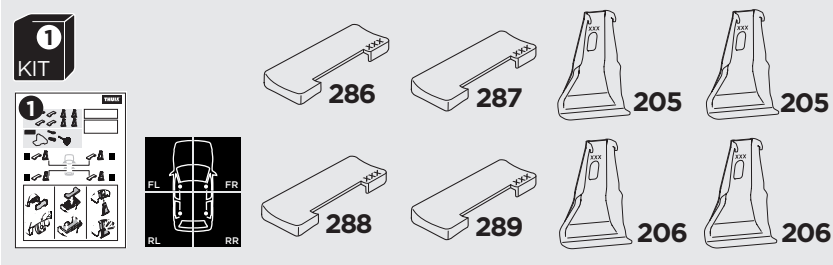

1

Kit 145089

FORD Focus (Mk. III), 5-dr Hatchback, 11-18

ISO 11154-E

THULE WingBar Evo	THULE WingBar Edge	THULE WingBar	THULE SquareBar	Evo X (scale)	Edge X (scale)
FORD Focus (Mk. III), 5-dr Hatchback, 11-18				39,5	R

THULE ProBar	THULE SlideBar	X (mm/inch)		
FORD Focus (Mk. III), 5-dr Hatchback, 11-18		1046 mm / 41 1/8"		

THULE WingBar Evo	THULE WingBar Edge	THULE WingBar	THULE SquareBar	Evo Y (scale)	Edge Y (scale)
FORD Focus (Mk. III), 5-dr Hatchback, 11-18				34	K

THULE ProBar	THULE SlideBar	Y (mm/inch)		
FORD Focus (Mk. III), 5-dr Hatchback, 11-18		991 mm / 39 "		

	W (mm/inch)	Z (mm/inch)
FORD Focus (Mk. III), 5-dr Hatchback, 11-18	785 mm / 0 9/16"	250 mm / 9 7/8"