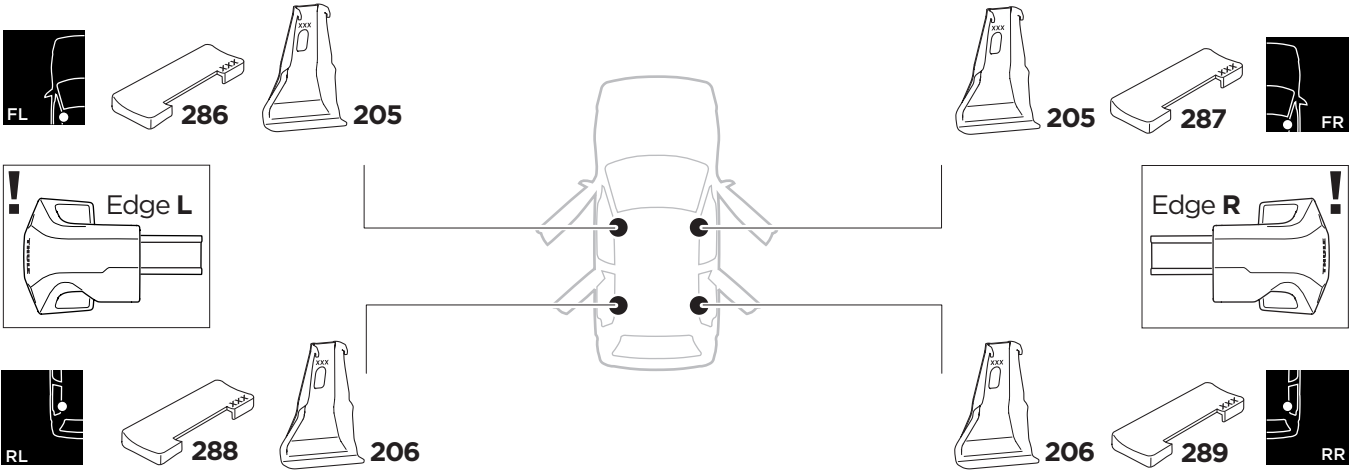

1

Kit 145089

FORD Focus (Mk. III), 5-dr Hatchback, 11-18

ISO 11154-E

THULE WingBar Evo	THULE WingBar Edge	THULE WingBar	THULE SquareBar	Evo X (scale)	Edge X (scale)
FORD Focus (Mk. III), 5-dr Hatchback, 11-18				39,5	R

THULE ProBar	THULE SlideBar	X (mm/inch)		
FORD Focus (Mk. III), 5-dr Hatchback, 11-18		1046 mm / 41 1/8"		

THULE WingBar Evo	THULE WingBar Edge	THULE WingBar	THULE SquareBar	Evo Y (scale)	Edge Y (scale)
FORD Focus (Mk. III), 5-dr Hatchback, 11-18				34	K

THULE ProBar	THULE SlideBar	Y (mm/inch)		
FORD Focus (Mk. III), 5-dr Hatchback, 11-18		991 mm / 39 "		

	W (mm/inch)	Z (mm/inch)
FORD Focus (Mk. III), 5-dr Hatchback, 11-18	785 mm / 0 9/16"	250 mm / 9 7/8"