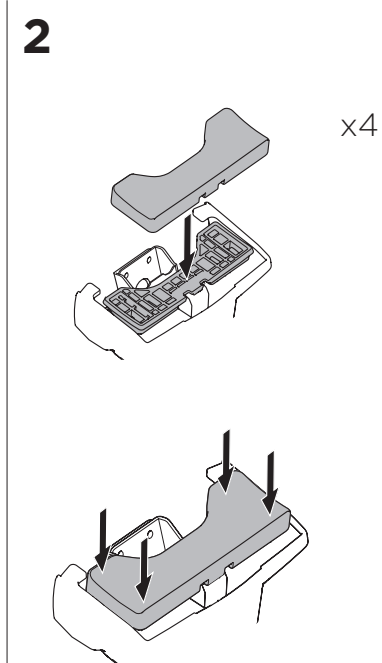

1

Kit 145091

TOYOTA Hilux, 4-dr Double Cab, 05-15

TOYOTA Vigo, 4-dr Double Cab, 04-15

ISO 11154-E

THULE WingBar Evo	THULE WingBar Edge	THULE WingBar	THULE SquareBar	Evo X (scale)	Edge X (scale)
TOYOTA Hilux, 4-dr Double Cab, 05-15				45,5	F
TOYOTA Vigo, 4-dr Double Cab, 04-15				45,5	F

THULE ProBar	THULE SlideBar			X (mm/inch)	
TOYOTA Hilux, 4-dr Double Cab, 05-15				1106 mm / 43 1/2"	
TOYOTA Vigo, 4-dr Double Cab, 04-15				1106 mm / 43 1/2"	

THULE WingBar Evo	THULE WingBar Edge	THULE WingBar	THULE SquareBar	Evo Y (scale)	Edge Y (scale)
TOYOTA Hilux, 4-dr Double Cab, 05-15				44,5	H
TOYOTA Vigo, 4-dr Double Cab, 04-15				44,5	H

THULE ProBar	THULE SlideBar			Y (mm/inch)	
TOYOTA Hilux, 4-dr Double Cab, 05-15				1096 mm / 43 1/8"	
TOYOTA Vigo, 4-dr Double Cab, 04-15				1096 mm / 43 1/8"	

	W (mm/inch)	Z (mm/inch)
TOYOTA Hilux, 4-dr Double Cab, 05-15	710 mm / 28"	245 mm / 9 5/8"
TOYOTA Vigo, 4-dr Double Cab, 04-15	710 mm / 28"	245 mm / 9 5/8"