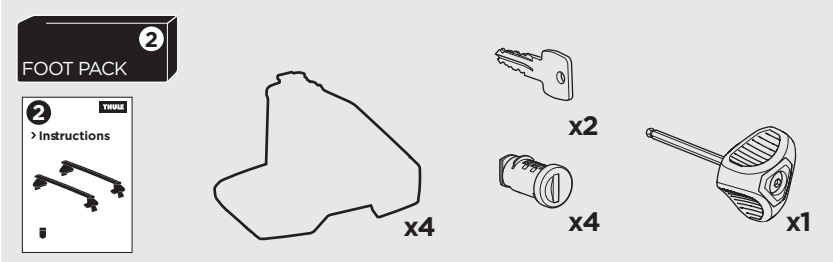

1

Kit 145091

TOYOTA Hilux, 4-dr Double Cab, 05-15

TOYOTA Vigo, 4-dr Double Cab, 04-15

ISO 11154-E

THULE WingBar Evo	THULE WingBar Edge	THULE WingBar	THULE SquareBar	Evo X (scale)	Edge X (scale)
TOYOTA Hilux, 4-dr Double Cab, 05-15				45,5	F
TOYOTA Vigo, 4-dr Double Cab, 04-15				45,5	F

THULE ProBar	THULE SlideBar			X (mm/inch)	
TOYOTA Hilux, 4-dr Double Cab, 05-15				1106 mm / 43 1/2"	
TOYOTA Vigo, 4-dr Double Cab, 04-15				1106 mm / 43 1/2"	

THULE WingBar Evo	THULE WingBar Edge	THULE WingBar	THULE SquareBar	Evo Y (scale)	Edge Y (scale)
TOYOTA Hilux, 4-dr Double Cab, 05-15				44,5	H
TOYOTA Vigo, 4-dr Double Cab, 04-15				44,5	H

THULE ProBar	THULE SlideBar			Y (mm/inch)	
TOYOTA Hilux, 4-dr Double Cab, 05-15				1096 mm / 43 1/8"	
TOYOTA Vigo, 4-dr Double Cab, 04-15				1096 mm / 43 1/8"	

	W (mm/inch)	Z (mm/inch)
TOYOTA Hilux, 4-dr Double Cab, 05-15	710 mm / 28"	245 mm / 9 5/8"
TOYOTA Vigo, 4-dr Double Cab, 04-15	710 mm / 28"	245 mm / 9 5/8"