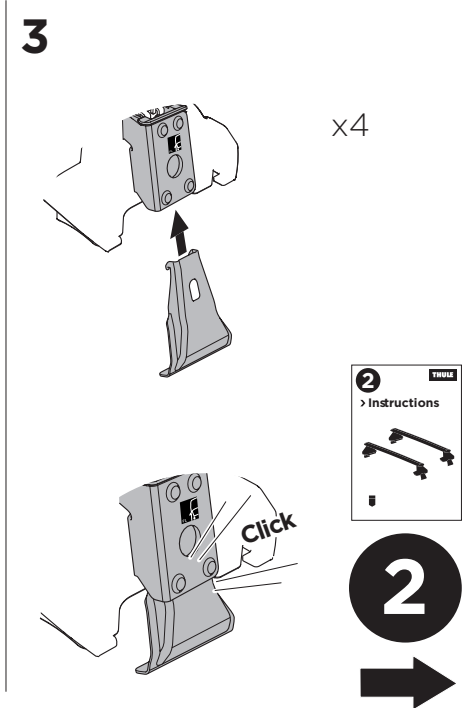

1

Kit 145091

TOYOTA Hilux, 4-dr Double Cab, 05-15

TOYOTA Vigo, 4-dr Double Cab, 04-15

ISO 11154-E

THULE WingBar Evo	THULE WingBar Edge	THULE WingBar	THULE SquareBar	Evo X (scale)	Edge X (scale)
TOYOTA Hilux, 4-dr Double Cab, 05-15				45,5	F
TOYOTA Vigo, 4-dr Double Cab, 04-15				45,5	F

THULE ProBar	THULE SlideBar			X (mm/inch)	
TOYOTA Hilux, 4-dr Double Cab, 05-15				1106 mm / 43 1/2"	
TOYOTA Vigo, 4-dr Double Cab, 04-15				1106 mm / 43 1/2"	

THULE WingBar Evo	THULE WingBar Edge	THULE WingBar	THULE SquareBar	Evo Y (scale)	Edge Y (scale)
TOYOTA Hilux, 4-dr Double Cab, 05-15				44,5	H
TOYOTA Vigo, 4-dr Double Cab, 04-15				44,5	H

THULE ProBar	THULE SlideBar			Y (mm/inch)	
TOYOTA Hilux, 4-dr Double Cab, 05-15				1096 mm / 43 1/8"	
TOYOTA Vigo, 4-dr Double Cab, 04-15				1096 mm / 43 1/8"	

	W (mm/inch)	Z (mm/inch)
TOYOTA Hilux, 4-dr Double Cab, 05-15	710 mm / 28"	245 mm / 9 5/8"
TOYOTA Vigo, 4-dr Double Cab, 04-15	710 mm / 28"	245 mm / 9 5/8"