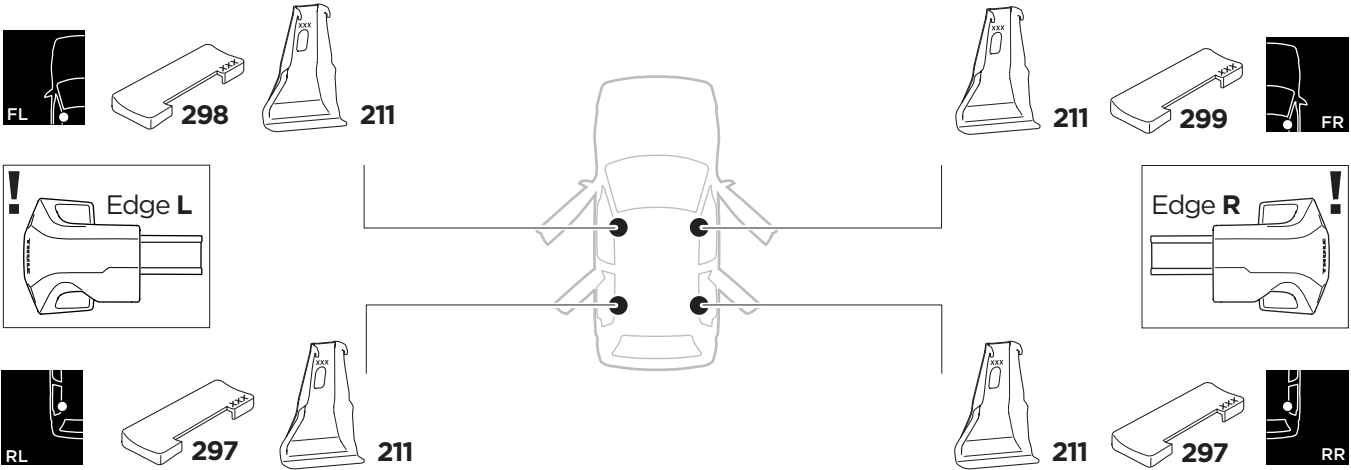

1

Kit 145091

TOYOTA Hilux, 4-dr Double Cab, 05-15

TOYOTA Vigo, 4-dr Double Cab, 04-15

ISO 11154-E

THULE WingBar Evo	THULE WingBar Edge	THULE WingBar	THULE SquareBar	Evo X (scale)	Edge X (scale)
TOYOTA Hilux, 4-dr Double Cab, 05-15				45,5	F
TOYOTA Vigo, 4-dr Double Cab, 04-15				45,5	F

THULE ProBar	THULE SlideBar			X (mm/inch)	
TOYOTA Hilux, 4-dr Double Cab, 05-15				1106 mm / 43 1/2"	
TOYOTA Vigo, 4-dr Double Cab, 04-15				1106 mm / 43 1/2"	

THULE WingBar Evo	THULE WingBar Edge	THULE WingBar	THULE SquareBar	Evo Y (scale)	Edge Y (scale)
TOYOTA Hilux, 4-dr Double Cab, 05-15				44,5	H
TOYOTA Vigo, 4-dr Double Cab, 04-15				44,5	H

THULE ProBar	THULE SlideBar			Y (mm/inch)	
TOYOTA Hilux, 4-dr Double Cab, 05-15				1096 mm / 43 1/8"	
TOYOTA Vigo, 4-dr Double Cab, 04-15				1096 mm / 43 1/8"	

	W (mm/inch)	Z (mm/inch)
TOYOTA Hilux, 4-dr Double Cab, 05-15	710 mm / 28"	245 mm / 9 5/8"
TOYOTA Vigo, 4-dr Double Cab, 04-15	710 mm / 28"	245 mm / 9 5/8"