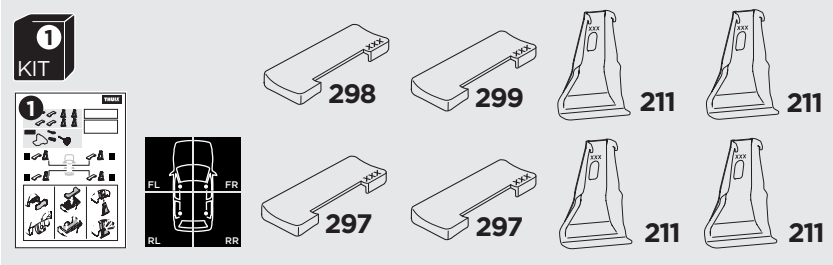

1

Kit 145091

TOYOTA Hilux, 4-dr Double Cab, 05-15

TOYOTA Vigo, 4-dr Double Cab, 04-15

ISO 11154-E

THULE WingBar Evo	THULE WingBar Edge	THULE WingBar	THULE SquareBar	Evo X (scale)	Edge X (scale)
TOYOTA Hilux, 4-dr Double Cab, 05-15				45,5	F
TOYOTA Vigo, 4-dr Double Cab, 04-15				45,5	F

THULE ProBar	THULE SlideBar			X (mm/inch)	
TOYOTA Hilux, 4-dr Double Cab, 05-15				1106 mm / 43 1/2"	
TOYOTA Vigo, 4-dr Double Cab, 04-15				1106 mm / 43 1/2"	

THULE WingBar Evo	THULE WingBar Edge	THULE WingBar	THULE SquareBar	Evo Y (scale)	Edge Y (scale)
TOYOTA Hilux, 4-dr Double Cab, 05-15				44,5	H
TOYOTA Vigo, 4-dr Double Cab, 04-15				44,5	H

THULE ProBar	THULE SlideBar			Y (mm/inch)	
TOYOTA Hilux, 4-dr Double Cab, 05-15				1096 mm / 43 1/8"	
TOYOTA Vigo, 4-dr Double Cab, 04-15				1096 mm / 43 1/8"	

	W (mm/inch)	Z (mm/inch)
TOYOTA Hilux, 4-dr Double Cab, 05-15	710 mm / 28"	245 mm / 9 5/8"
TOYOTA Vigo, 4-dr Double Cab, 04-15	710 mm / 28"	245 mm / 9 5/8"