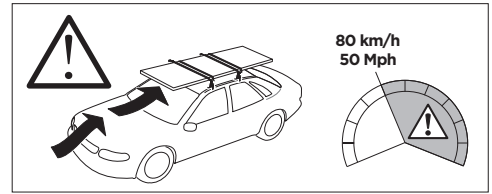

1

Kit 145095

SKODA Octavia II, 4-dr Sedan, 04-08, 09-12

ISO 11154-E