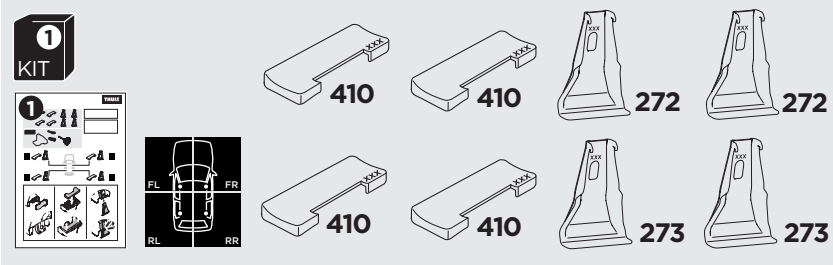

## Kit 145106

DODGE Ram 1500, 4-dr Quad Cab, 09-  
 DODGE Ram 1500, 4-dr Crew Cab, 09-  
 DODGE Ram 2500/3500, 4-dr Crew Cab, 10-  
 DODGE Ram 2500/3500, 4-dr Mega Cab, 10-

ISO 11154-E

THULE WingBar Evo	THULE WingBar Edge	THULE WingBar	THULE SquareBar	Evo X (scale)	Edge X (scale)
DODGE Ram 1500, 4-dr Quad Cab, 09-				66	N/A
DODGE Ram 1500, 4-dr Crew Cab, 09-				66	N/A
DODGE Ram 2500/3500, 4-dr Crew Cab, 10-				66	N/A
DODGE Ram 2500/3500, 4-dr Mega Cab, 10-				66	N/A

THULE ProBar	THULE SlideBar	X (mm/inch)
DODGE Ram 1500, 4-dr Quad Cab, 09-		1311 mm / 51 5/8"
DODGE Ram 1500, 4-dr Crew Cab, 09-		1311 mm / 51 5/8"
DODGE Ram 2500/3500, 4-dr Crew Cab, 10-		1311 mm / 51 5/8"
DODGE Ram 2500/3500, 4-dr Mega Cab, 10-		1311 mm / 51 5/8"

THULE WingBar Evo	THULE WingBar Edge	THULE WingBar	THULE SquareBar	Evo Y (scale)	Edge Y (scale)
DODGE Ram 1500, 4-dr Quad Cab, 09-				65	N/A
DODGE Ram 1500, 4-dr Crew Cab, 09-				65	N/A
DODGE Ram 2500/3500, 4-dr Crew Cab, 10-				65	N/A
DODGE Ram 2500/3500, 4-dr Mega Cab, 10-				65	N/A

	W (mm/inch)	Z (mm/inch)
DODGE Ram 1500, 4-dr Quad Cab, 09-	700 mm / 27 1/2"	200 mm / 7 7/8"
DODGE Ram 1500, 4-dr Crew Cab, 09-	700 mm / 27 1/2"	200 mm / 7 7/8"
DODGE Ram 2500/3500, 4-dr Crew Cab, 10-	700 mm / 27 1/2"	200 mm / 7 7/8"
DODGE Ram 2500/3500, 4-dr Mega Cab, 10-	700 mm / 27 1/2"	200 mm / 7 7/8"