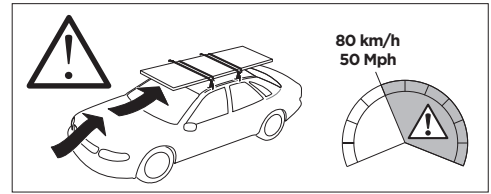

1

Kit 145106

DODGE Ram 1500, 4-dr Quad Cab, 09-
DODGE Ram 1500, 4-dr Crew Cab, 09-
DODGE Ram 2500/3500, 4-dr Crew Cab, 10-
DODGE Ram 2500/3500, 4-dr Mega Cab, 10-

ISO 11154-E

THULE WingBar Evo	THULE WingBar Edge	THULE WingBar	THULE SquareBar	Evo X (scale)	Edge X (scale)
DODGE Ram 1500, 4-dr Quad Cab, 09-				66	N/A
DODGE Ram 1500, 4-dr Crew Cab, 09-				66	N/A
DODGE Ram 2500/3500, 4-dr Crew Cab, 10-				66	N/A
DODGE Ram 2500/3500, 4-dr Mega Cab, 10-				66	N/A

THULE ProBar	THULE SlideBar	X (mm/inch)
DODGE Ram 1500, 4-dr Quad Cab, 09-		1311 mm / 51 5/8"
DODGE Ram 1500, 4-dr Crew Cab, 09-		1311 mm / 51 5/8"
DODGE Ram 2500/3500, 4-dr Crew Cab, 10-		1311 mm / 51 5/8"
DODGE Ram 2500/3500, 4-dr Mega Cab, 10-		1311 mm / 51 5/8"

THULE WingBar Evo	THULE WingBar Edge	THULE WingBar	THULE SquareBar	Evo Y (scale)	Edge Y (scale)
DODGE Ram 1500, 4-dr Quad Cab, 09-				65	N/A
DODGE Ram 1500, 4-dr Crew Cab, 09-				65	N/A
DODGE Ram 2500/3500, 4-dr Crew Cab, 10-				65	N/A
DODGE Ram 2500/3500, 4-dr Mega Cab, 10-				65	N/A

THULE ProBar	THULE SlideBar	Y (mm/inch)
DODGE Ram 1500, 4-dr Quad Cab, 09-		1301 mm / 51 1/4"
DODGE Ram 1500, 4-dr Crew Cab, 09-		1301 mm / 51 1/4"
DODGE Ram 2500/3500, 4-dr Crew Cab, 10-		1301 mm / 51 1/4"
DODGE Ram 2500/3500, 4-dr Mega Cab, 10-		1301 mm / 51 1/4"

	W (mm/inch)	Z (mm/inch)
DODGE Ram 1500, 4-dr Quad Cab, 09-	700 mm / 27 1/2"	200 mm / 7 7/8"
DODGE Ram 1500, 4-dr Crew Cab, 09-	700 mm / 27 1/2"	200 mm / 7 7/8"
DODGE Ram 2500/3500, 4-dr Crew Cab, 10-	700 mm / 27 1/2"	200 mm / 7 7/8"
DODGE Ram 2500/3500, 4-dr Mega Cab, 10-	700 mm / 27 1/2"	200 mm / 7 7/8"