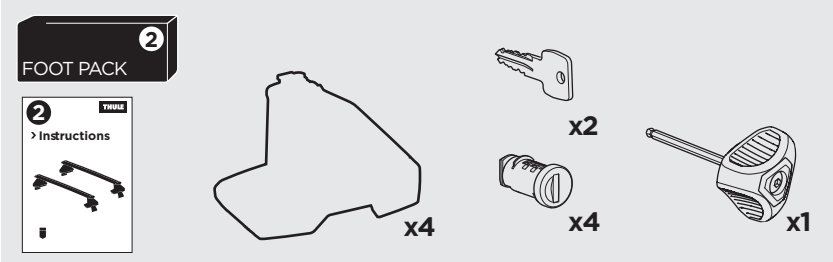

## Kit 145106

DODGE Ram 1500, 4-dr Quad Cab, 09-  
 DODGE Ram 1500, 4-dr Crew Cab, 09-  
 DODGE Ram 2500/3500, 4-dr Crew Cab, 10-  
 DODGE Ram 2500/3500, 4-dr Mega Cab, 10-

ISO 11154-E

THULE WingBar Evo	THULE WingBar Edge	THULE WingBar	THULE SquareBar	Evo X (scale)	Edge X (scale)
DODGE Ram 1500, 4-dr Quad Cab, 09-				66	N/A
DODGE Ram 1500, 4-dr Crew Cab, 09-				66	N/A
DODGE Ram 2500/3500, 4-dr Crew Cab, 10-				66	N/A
DODGE Ram 2500/3500, 4-dr Mega Cab, 10-				66	N/A

THULE ProBar	THULE SlideBar	X (mm/inch)
DODGE Ram 1500, 4-dr Quad Cab, 09-		1311 mm / 51 5/8"
DODGE Ram 1500, 4-dr Crew Cab, 09-		1311 mm / 51 5/8"
DODGE Ram 2500/3500, 4-dr Crew Cab, 10-		1311 mm / 51 5/8"
DODGE Ram 2500/3500, 4-dr Mega Cab, 10-		1311 mm / 51 5/8"