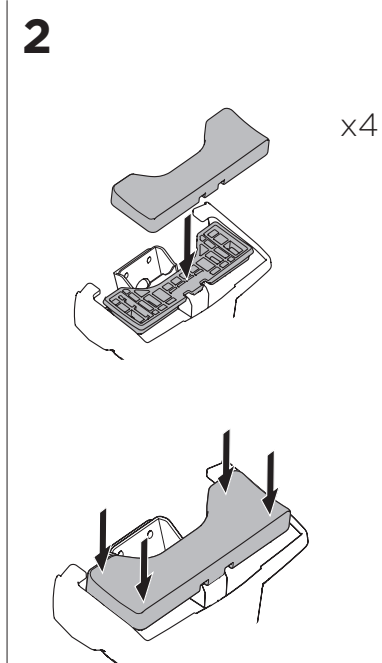

## Kit 145106

DODGE Ram 1500, 4-dr Quad Cab, 09-  
 DODGE Ram 1500, 4-dr Crew Cab, 09-  
 DODGE Ram 2500/3500, 4-dr Crew Cab, 10-  
 DODGE Ram 2500/3500, 4-dr Mega Cab, 10-

ISO 11154-E

THULE WingBar Evo	THULE WingBar Edge	THULE WingBar	THULE SquareBar	Evo X (scale)	Edge X (scale)
DODGE Ram 1500, 4-dr Quad Cab, 09-				66	N/A
DODGE Ram 1500, 4-dr Crew Cab, 09-				66	N/A
DODGE Ram 2500/3500, 4-dr Crew Cab, 10-				66	N/A
DODGE Ram 2500/3500, 4-dr Mega Cab, 10-				66	N/A

THULE ProBar	THULE SlideBar	X (mm/inch)
DODGE Ram 1500, 4-dr Quad Cab, 09-		1311 mm / 51 5/8"
DODGE Ram 1500, 4-dr Crew Cab, 09-		1311 mm / 51 5/8"
DODGE Ram 2500/3500, 4-dr Crew Cab, 10-		1311 mm / 51 5/8"
DODGE Ram 2500/3500, 4-dr Mega Cab, 10-		1311 mm / 51 5/8"