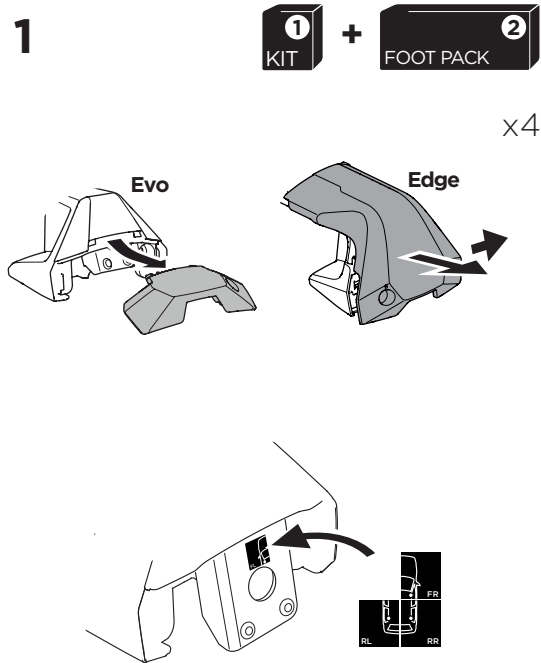

## Kit 145106

DODGE Ram 1500, 4-dr Quad Cab, 09-  
 DODGE Ram 1500, 4-dr Crew Cab, 09-  
 DODGE Ram 2500/3500, 4-dr Crew Cab, 10-  
 DODGE Ram 2500/3500, 4-dr Mega Cab, 10-

ISO 11154-E

THULE WingBar Evo	THULE WingBar Edge	THULE WingBar	THULE SquareBar	Evo X (scale)	Edge X (scale)
DODGE Ram 1500, 4-dr Quad Cab, 09-				66	N/A
DODGE Ram 1500, 4-dr Crew Cab, 09-				66	N/A
DODGE Ram 2500/3500, 4-dr Crew Cab, 10-				66	N/A
DODGE Ram 2500/3500, 4-dr Mega Cab, 10-				66	N/A