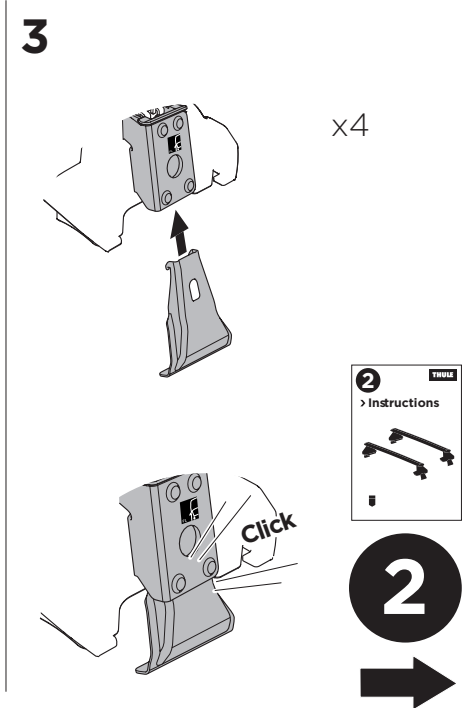

## Kit 145106

DODGE Ram 1500, 4-dr Quad Cab, 09-  
 DODGE Ram 1500, 4-dr Crew Cab, 09-  
 DODGE Ram 2500/3500, 4-dr Crew Cab, 10-  
 DODGE Ram 2500/3500, 4-dr Mega Cab, 10-

ISO 11154-E

THULE WingBar Evo	THULE WingBar Edge	THULE WingBar	THULE SquareBar	Evo X (scale)	Edge X (scale)
DODGE Ram 1500, 4-dr Quad Cab, 09-				66	N/A
DODGE Ram 1500, 4-dr Crew Cab, 09-				66	N/A
DODGE Ram 2500/3500, 4-dr Crew Cab, 10-				66	N/A
DODGE Ram 2500/3500, 4-dr Mega Cab, 10-				66	N/A