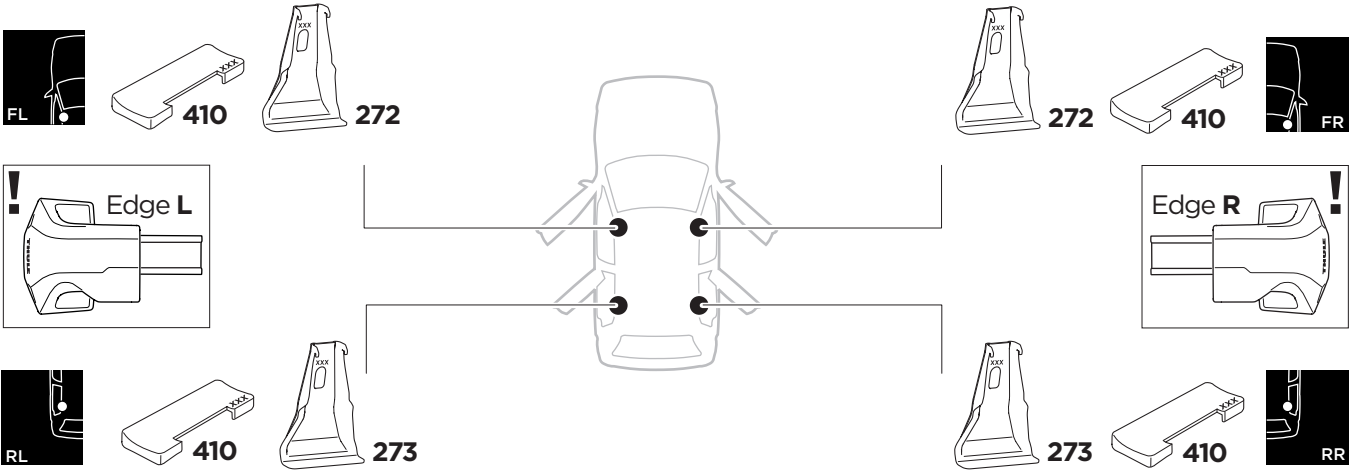

## Kit 145106

DODGE Ram 1500, 4-dr Quad Cab, 09-  
 DODGE Ram 1500, 4-dr Crew Cab, 09-  
 DODGE Ram 2500/3500, 4-dr Crew Cab, 10-  
 DODGE Ram 2500/3500, 4-dr Mega Cab, 10-

ISO 11154-E

THULE WingBar Evo	THULE WingBar Edge	THULE WingBar	THULE SquareBar	Evo X (scale)	Edge X (scale)
DODGE Ram 1500, 4-dr Quad Cab, 09-				66	N/A
DODGE Ram 1500, 4-dr Crew Cab, 09-				66	N/A
DODGE Ram 2500/3500, 4-dr Crew Cab, 10-				66	N/A
DODGE Ram 2500/3500, 4-dr Mega Cab, 10-				66	N/A

THULE ProBar	THULE SlideBar	X (mm/inch)
DODGE Ram 1500, 4-dr Quad Cab, 09-		1311 mm / 51 5/8"
DODGE Ram 1500, 4-dr Crew Cab, 09-		1311 mm / 51 5/8"
DODGE Ram 2500/3500, 4-dr Crew Cab, 10-		1311 mm / 51 5/8"
DODGE Ram 2500/3500, 4-dr Mega Cab, 10-		1311 mm / 51 5/8"

THULE WingBar Evo	THULE WingBar Edge	THULE WingBar	THULE SquareBar	Evo Y (scale)	Edge Y (scale)
DODGE Ram 1500, 4-dr Quad Cab, 09-				65	N/A
DODGE Ram 1500, 4-dr Crew Cab, 09-				65	N/A
DODGE Ram 2500/3500, 4-dr Crew Cab, 10-				65	N/A
DODGE Ram 2500/3500, 4-dr Mega Cab, 10-				65	N/A

	W (mm/inch)	Z (mm/inch)
DODGE Ram 1500, 4-dr Quad Cab, 09-	700 mm / 27 1/2"	200 mm / 7 7/8"
DODGE Ram 1500, 4-dr Crew Cab, 09-	700 mm / 27 1/2"	200 mm / 7 7/8"
DODGE Ram 2500/3500, 4-dr Crew Cab, 10-	700 mm / 27 1/2"	200 mm / 7 7/8"
DODGE Ram 2500/3500, 4-dr Mega Cab, 10-	700 mm / 27 1/2"	200 mm / 7 7/8"