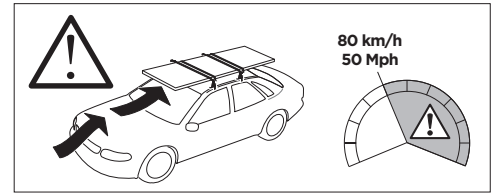

1

Kit 145114

AUDI A5 Sportback, 5-dr Hatchback, 09-16

ISO 11154-E