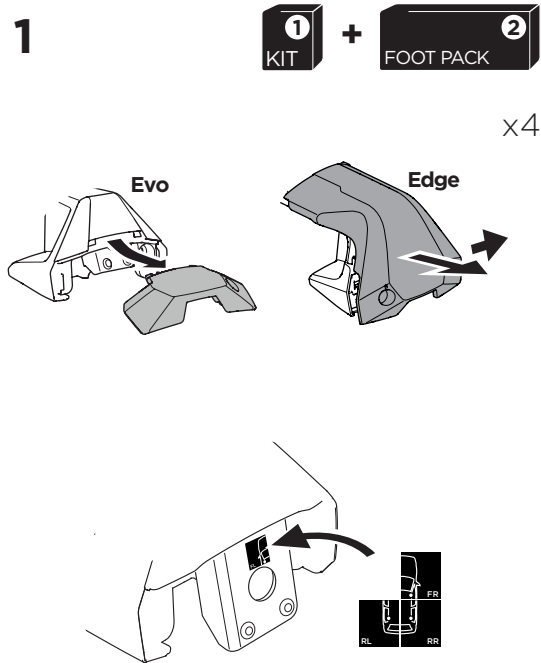

1

Kit 145115

FORD Mondeo, 5-dr Estate, 07-14*

*Without roof railing

ISO 11154-E