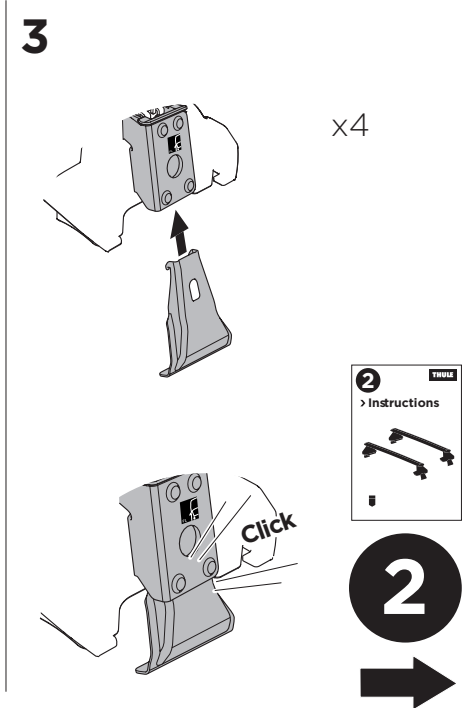

1

Kit 145115

FORD Mondeo, 5-dr Estate, 07-14*

*Without roof railing

ISO 11154-E

THULE WingBar Evo	THULE WingBar Edge	THULE WingBar	THULE SquareBar	Evo X (scale)	Edge X (scale)
FORD Mondeo, 5-dr Estate, 07-14*				41,5	N
THULE ProBar	THULE SlideBar				X (mm/inch)
FORD Mondeo, 5-dr Estate, 07-14*				1066 mm / 42"	

THULE WingBar Evo	THULE WingBar Edge	THULE WingBar	THULE SquareBar	Evo Y (scale)	Edge Y (scale)
FORD Mondeo, 5-dr Estate, 07-14*				35,5	H
THULE ProBar	THULE SlideBar				Y (mm/inch)
FORD Mondeo, 5-dr Estate, 07-14*				1006 mm / 39 5/8"	

	W (mm/inch)	Z (mm/inch)
FORD Mondeo, 5-dr Estate, 07-14*	815 mm / 32 1/8"	270 mm / 10 5/8"