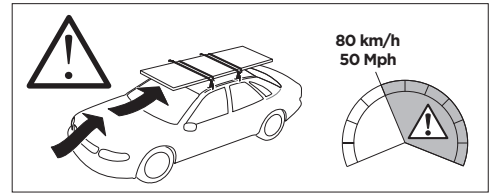

1

Kit 145115

FORD Mondeo, 5-dr Estate, 07-14*

*Without roof railing

ISO 11154-E