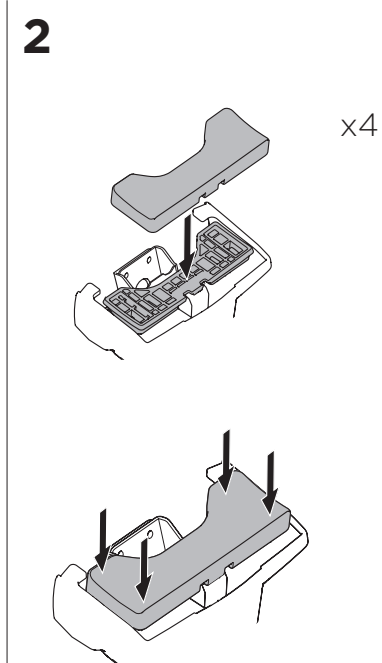

1

Kit 145115

FORD Mondeo, 5-dr Estate, 07-14*

*Without roof railing

ISO 11154-E

THULE WingBar Evo	THULE WingBar Edge	THULE WingBar	THULE SquareBar	Evo X (scale)	Edge X (scale)
FORD Mondeo, 5-dr Estate, 07-14*				41,5	N
THULE ProBar	THULE SlideBar				X (mm/inch)
FORD Mondeo, 5-dr Estate, 07-14*				1066 mm / 42"	

THULE WingBar Evo	THULE WingBar Edge	THULE WingBar	THULE SquareBar	Evo Y (scale)	Edge Y (scale)
FORD Mondeo, 5-dr Estate, 07-14*				35,5	H
THULE ProBar	THULE SlideBar				Y (mm/inch)
FORD Mondeo, 5-dr Estate, 07-14*				1006 mm / 39 5/8"	

	W (mm/inch)	Z (mm/inch)
FORD Mondeo, 5-dr Estate, 07-14*	815 mm / 32 1/8"	270 mm / 10 5/8"