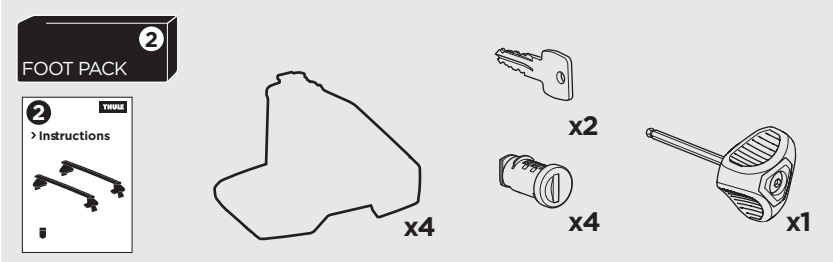

1

Kit 145115

FORD Mondeo, 5-dr Estate, 07-14*

*Without roof railing

ISO 11154-E

THULE WingBar Evo	THULE WingBar Edge	THULE WingBar	THULE SquareBar	Evo X (scale)	Edge X (scale)
FORD Mondeo, 5-dr Estate, 07-14*				41,5	N
THULE ProBar	THULE SlideBar				X (mm/inch)
FORD Mondeo, 5-dr Estate, 07-14*				1066 mm / 42"	

THULE WingBar Evo	THULE WingBar Edge	THULE WingBar	THULE SquareBar	Evo Y (scale)	Edge Y (scale)
FORD Mondeo, 5-dr Estate, 07-14*				35,5	H
THULE ProBar	THULE SlideBar				Y (mm/inch)
FORD Mondeo, 5-dr Estate, 07-14*				1006 mm / 39 5/8"	

	W (mm/inch)	Z (mm/inch)
FORD Mondeo, 5-dr Estate, 07-14*	815 mm / 32 1/8"	270 mm / 10 5/8"