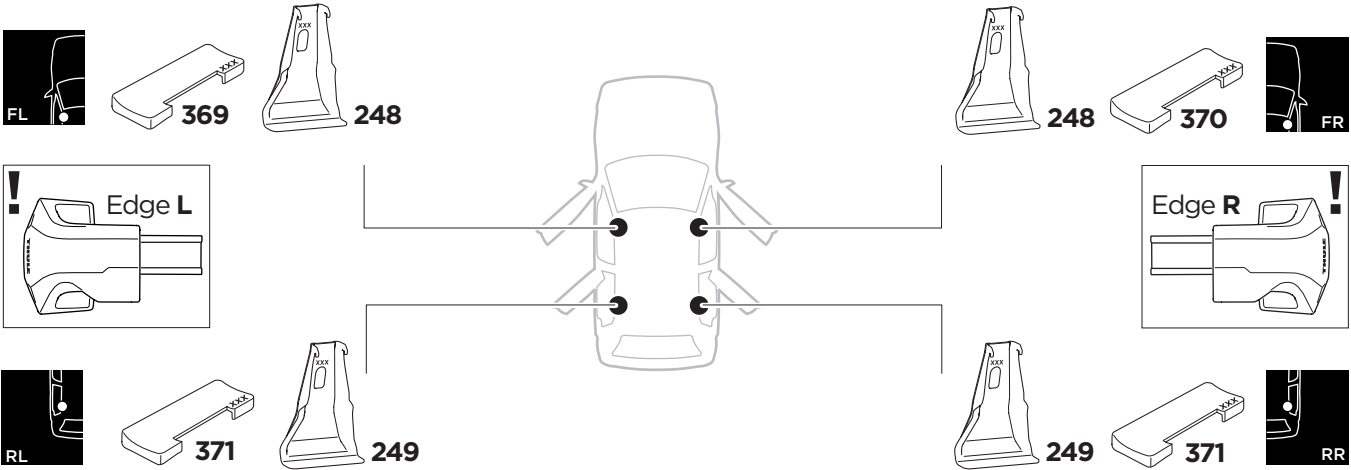

1

Kit 145115

FORD Mondeo, 5-dr Estate, 07-14*

*Without roof railing

ISO 11154-E

THULE WingBar Evo	THULE WingBar Edge	THULE WingBar	THULE SquareBar	Evo X (scale)	Edge X (scale)
FORD Mondeo, 5-dr Estate, 07-14*				41,5	N
THULE ProBar	THULE SlideBar				X (mm/inch)
FORD Mondeo, 5-dr Estate, 07-14*				1066 mm / 42"	

THULE WingBar Evo	THULE WingBar Edge	THULE WingBar	THULE SquareBar	Evo Y (scale)	Edge Y (scale)
FORD Mondeo, 5-dr Estate, 07-14*				35,5	H
THULE ProBar	THULE SlideBar				Y (mm/inch)
FORD Mondeo, 5-dr Estate, 07-14*				1006 mm / 39 5/8"	

	W (mm/inch)	Z (mm/inch)
FORD Mondeo, 5-dr Estate, 07-14*	815 mm / 32 1/8"	270 mm / 10 5/8"