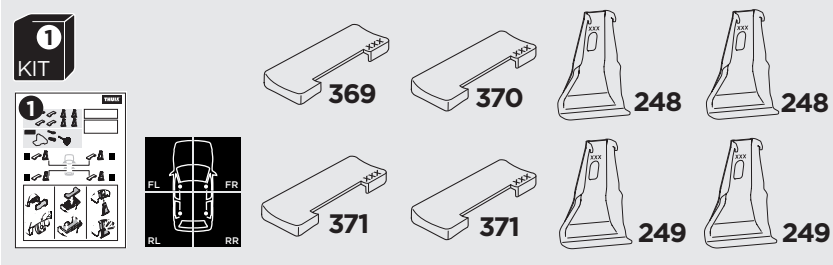

1

Kit 145115

FORD Mondeo, 5-dr Estate, 07-14*

*Without roof railing

ISO 11154-E

THULE WingBar Evo	THULE WingBar Edge	THULE WingBar	THULE SquareBar	Evo X (scale)	Edge X (scale)
FORD Mondeo, 5-dr Estate, 07-14*				41,5	N
THULE ProBar	THULE SlideBar				X (mm/inch)
FORD Mondeo, 5-dr Estate, 07-14*				1066 mm / 42"	

THULE WingBar Evo	THULE WingBar Edge	THULE WingBar	THULE SquareBar	Evo Y (scale)	Edge Y (scale)
FORD Mondeo, 5-dr Estate, 07-14*				35,5	H
THULE ProBar	THULE SlideBar				Y (mm/inch)
FORD Mondeo, 5-dr Estate, 07-14*				1006 mm / 39 5/8"	

	W (mm/inch)	Z (mm/inch)
FORD Mondeo, 5-dr Estate, 07-14*	815 mm / 32 1/8"	270 mm / 10 5/8"