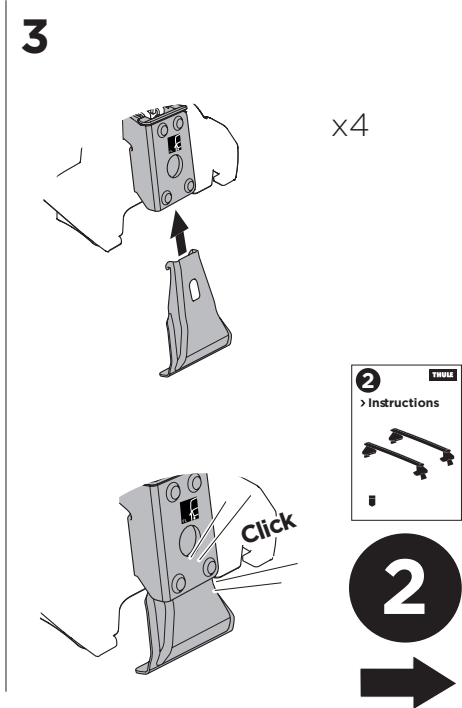

1

Kit 145118

TOYOTA RAV4 (Mk. III), 5-dr SUV, 05-12

ISO 11154-E

THULE WingBar Evo	THULE WingBar Edge	THULE WingBar	THULE SquareBar	Evo X (scale)	Edge X (scale)
TOYOTA RAV4 (Mk. III), 5-dr SUV, 05-12				42,5	L
THULE ProBar	THULE SlideBar				X (mm/inch)
TOYOTA RAV4 (Mk. III), 5-dr SUV, 05-12				1076 mm / 42 3/8"	

THULE WingBar Evo	THULE WingBar Edge	THULE WingBar	THULE SquareBar	Evo Y (scale)	Edge Y (scale)
TOYOTA RAV4 (Mk. III), 5-dr SUV, 05-12				38,5	B
THULE ProBar	THULE SlideBar				Y (mm/inch)
TOYOTA RAV4 (Mk. III), 5-dr SUV, 05-12				1036 mm / 40 3/4"	

	W (mm/inch)	Z (mm/inch)
TOYOTA RAV4 (Mk. III), 5-dr SUV, 05-12	700 mm / 27 1/2"	430 mm / 16 7/8"