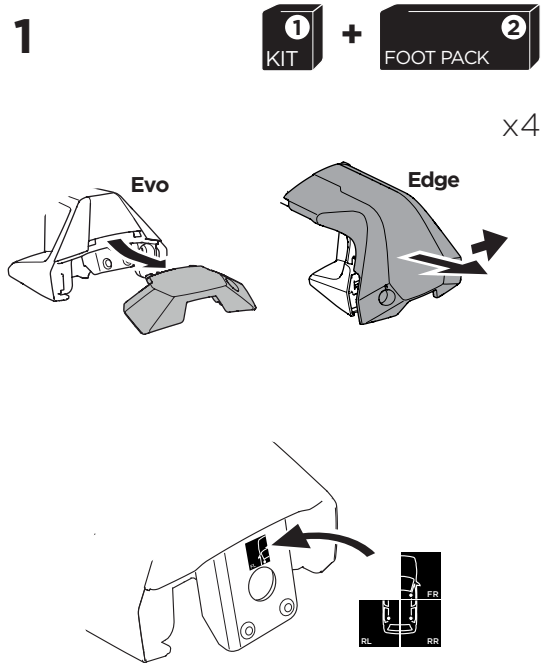

1

Kit 145118

TOYOTA RAV4 (Mk. III), 5-dr SUV, 05-12

ISO 11154-E

THULE WingBar Evo	THULE WingBar Edge	THULE WingBar	THULE SquareBar	Evo X (scale)	Edge X (scale)
TOYOTA RAV4 (Mk. III), 5-dr SUV, 05-12				42,5	L
THULE ProBar	THULE SlideBar				X (mm/inch)
TOYOTA RAV4 (Mk. III), 5-dr SUV, 05-12				1076 mm / 42 3/8"	

THULE WingBar Evo	THULE WingBar Edge	THULE WingBar	THULE SquareBar	Evo Y (scale)	Edge Y (scale)
TOYOTA RAV4 (Mk. III), 5-dr SUV, 05-12				38,5	B
THULE ProBar	THULE SlideBar				Y (mm/inch)
TOYOTA RAV4 (Mk. III), 5-dr SUV, 05-12				1036 mm / 40 3/4"	

	W (mm/inch)	Z (mm/inch)
TOYOTA RAV4 (Mk. III), 5-dr SUV, 05-12	700 mm / 27 1/2"	430 mm / 16 7/8"