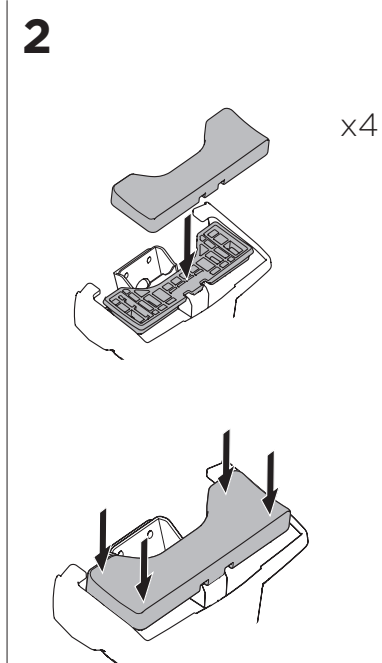

1

Kit 145118

TOYOTA RAV4 (Mk. III), 5-dr SUV, 05-12

ISO 11154-E

THULE WingBar Evo	THULE WingBar Edge	THULE WingBar	THULE SquareBar	Evo X (scale)	Edge X (scale)
TOYOTA RAV4 (Mk. III), 5-dr SUV, 05-12				42,5	L
THULE ProBar	THULE SlideBar				X (mm/inch)
TOYOTA RAV4 (Mk. III), 5-dr SUV, 05-12				1076 mm / 42 3/8"	

THULE WingBar Evo	THULE WingBar Edge	THULE WingBar	THULE SquareBar	Evo Y (scale)	Edge Y (scale)
TOYOTA RAV4 (Mk. III), 5-dr SUV, 05-12				38,5	B
THULE ProBar	THULE SlideBar				Y (mm/inch)
TOYOTA RAV4 (Mk. III), 5-dr SUV, 05-12				1036 mm / 40 3/4"	

	W (mm/inch)	Z (mm/inch)
TOYOTA RAV4 (Mk. III), 5-dr SUV, 05-12	700 mm / 27 1/2"	430 mm / 16 7/8"