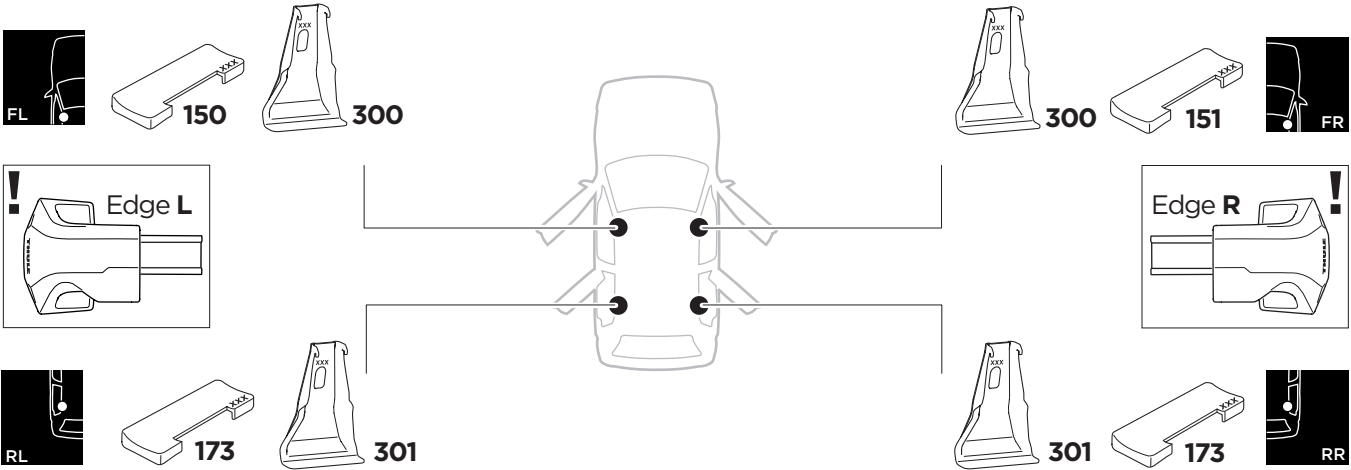

1

Kit 145118

TOYOTA RAV4 (Mk. III), 5-dr SUV, 05-12

ISO 11154-E

THULE WingBar Evo	THULE WingBar Edge	THULE WingBar	THULE SquareBar	Evo X (scale)	Edge X (scale)
TOYOTA RAV4 (Mk. III), 5-dr SUV, 05-12				42,5	L
THULE ProBar	THULE SlideBar				X (mm/inch)
TOYOTA RAV4 (Mk. III), 5-dr SUV, 05-12				1076 mm / 42 3/8"	

THULE WingBar Evo	THULE WingBar Edge	THULE WingBar	THULE SquareBar	Evo Y (scale)	Edge Y (scale)
TOYOTA RAV4 (Mk. III), 5-dr SUV, 05-12				38,5	B
THULE ProBar	THULE SlideBar				Y (mm/inch)
TOYOTA RAV4 (Mk. III), 5-dr SUV, 05-12				1036 mm / 40 3/4"	

	W (mm/inch)	Z (mm/inch)
TOYOTA RAV4 (Mk. III), 5-dr SUV, 05-12	700 mm / 27 1/2"	430 mm / 16 7/8"