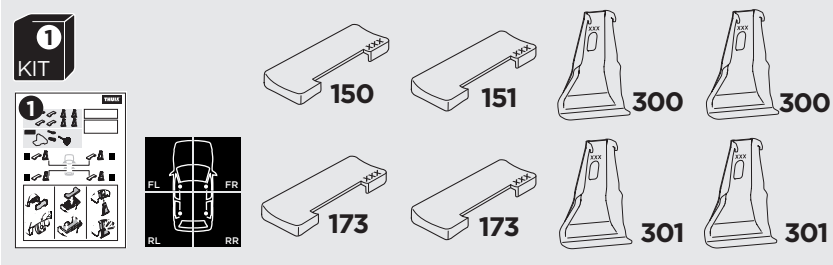

1

Kit 145118

TOYOTA RAV4 (Mk. III), 5-dr SUV, 05-12

ISO 11154-E

THULE WingBar Evo	THULE WingBar Edge	THULE WingBar	THULE SquareBar	Evo X (scale)	Edge X (scale)
TOYOTA RAV4 (Mk. III), 5-dr SUV, 05-12				42,5	L
THULE ProBar	THULE SlideBar				X (mm/inch)
TOYOTA RAV4 (Mk. III), 5-dr SUV, 05-12				1076 mm / 42 3/8"	

THULE WingBar Evo	THULE WingBar Edge	THULE WingBar	THULE SquareBar	Evo Y (scale)	Edge Y (scale)
TOYOTA RAV4 (Mk. III), 5-dr SUV, 05-12				38,5	B
THULE ProBar	THULE SlideBar				Y (mm/inch)
TOYOTA RAV4 (Mk. III), 5-dr SUV, 05-12				1036 mm / 40 3/4"	

	W (mm/inch)	Z (mm/inch)
TOYOTA RAV4 (Mk. III), 5-dr SUV, 05-12	700 mm / 27 1/2"	430 mm / 16 7/8"