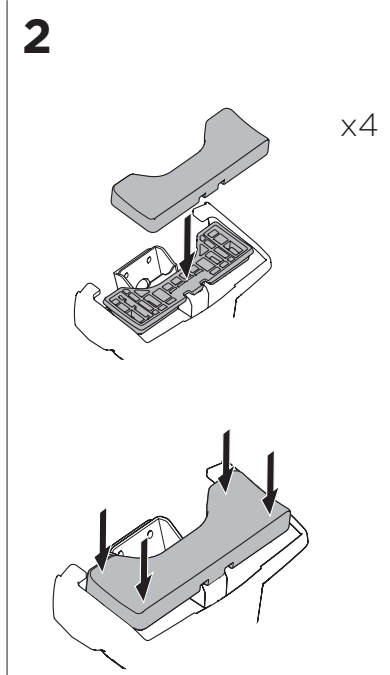

1

Kit 145122

OPEL Grandland X, 5-dr SUV, 18-
VAUXHALL Grandland X, 5-dr SUV, 18-

ISO 11154-E

THULE WingBar Evo	THULE WingBar Edge	THULE WingBar	THULE SquareBar	Evo X (scale)	Edge X (scale)
OPEL Grandland X, 5-dr SUV, 18-				45,5	F
VAUXHALL Grandland X, 5-dr SUV, 18-				45,5	F

THULE ProBar	THULE SlideBar	X (mm/inch)		
OPEL Grandland X, 5-dr SUV, 18-		1106 mm / 43 1/2"		
VAUXHALL Grandland X, 5-dr SUV, 18-		1106 mm / 43 1/2"		

THULE WingBar Evo	THULE WingBar Edge	THULE WingBar	THULE SquareBar	Evo Y (scale)	Edge Y (scale)
OPEL Grandland X, 5-dr SUV, 18-				41	O
VAUXHALL Grandland X, 5-dr SUV, 18-				41	O

THULE ProBar	THULE SlideBar	Y (mm/inch)		
OPEL Grandland X, 5-dr SUV, 18-		1061 mm / 41 3/4"		
VAUXHALL Grandland X, 5-dr SUV, 18-		1061 mm / 41 3/4"		

	W (mm/inch)	Z (mm/inch)
OPEL Grandland X, 5-dr SUV, 18-	720 mm / 28 3/8"	264 mm / 10 3/8"
VAUXHALL Grandland X, 5-dr SUV, 18-	720 mm / 28 3/8"	264 mm / 10 3/8"