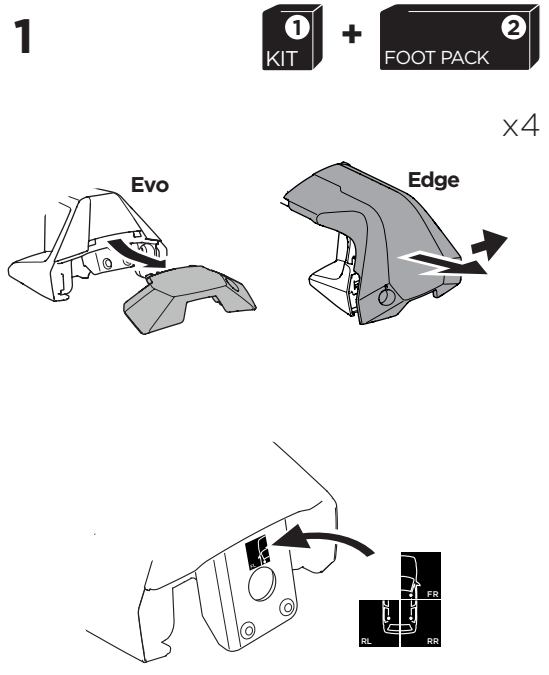

1

Kit 145122

OPEL Grandland X, 5-dr SUV, 18-
VAUXHALL Grandland X, 5-dr SUV, 18-

ISO 11154-E

THULE WingBar Evo	THULE WingBar Edge	THULE WingBar	THULE SquareBar	Evo X (scale)	Edge X (scale)
OPEL Grandland X, 5-dr SUV, 18-				45,5	F
VAUXHALL Grandland X, 5-dr SUV, 18-				45,5	F

THULE ProBar	THULE SlideBar	X (mm/inch)		
OPEL Grandland X, 5-dr SUV, 18-		1106 mm / 43 1/2"		
VAUXHALL Grandland X, 5-dr SUV, 18-		1106 mm / 43 1/2"		

THULE WingBar Evo	THULE WingBar Edge	THULE WingBar	THULE SquareBar	Evo Y (scale)	Edge Y (scale)
OPEL Grandland X, 5-dr SUV, 18-				41	O
VAUXHALL Grandland X, 5-dr SUV, 18-				41	O

THULE ProBar	THULE SlideBar	Y (mm/inch)		
OPEL Grandland X, 5-dr SUV, 18-		1061 mm / 41 3/4"		
VAUXHALL Grandland X, 5-dr SUV, 18-		1061 mm / 41 3/4"		

	W (mm/inch)	Z (mm/inch)
OPEL Grandland X, 5-dr SUV, 18-	720 mm / 28 3/8"	264 mm / 10 3/8"
VAUXHALL Grandland X, 5-dr SUV, 18-	720 mm / 28 3/8"	264 mm / 10 3/8"