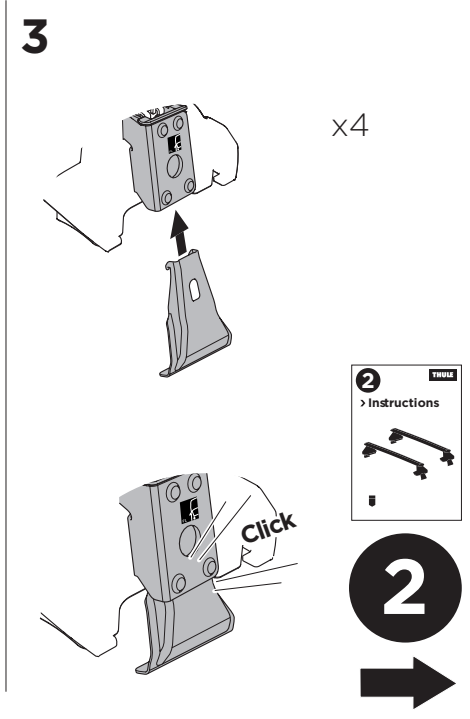

1

Kit 145122

OPEL Grandland X, 5-dr SUV, 18-
VAUXHALL Grandland X, 5-dr SUV, 18-

ISO 11154-E

THULE WingBar Evo	THULE WingBar Edge	THULE WingBar	THULE SquareBar	Evo X (scale)	Edge X (scale)
OPEL Grandland X, 5-dr SUV, 18-				45,5	F
VAUXHALL Grandland X, 5-dr SUV, 18-				45,5	F

THULE ProBar	THULE SlideBar	X (mm/inch)		
OPEL Grandland X, 5-dr SUV, 18-		1106 mm / 43 1/2"		
VAUXHALL Grandland X, 5-dr SUV, 18-		1106 mm / 43 1/2"		

THULE WingBar Evo	THULE WingBar Edge	THULE WingBar	THULE SquareBar	Evo Y (scale)	Edge Y (scale)
OPEL Grandland X, 5-dr SUV, 18-				41	O
VAUXHALL Grandland X, 5-dr SUV, 18-				41	O

THULE ProBar	THULE SlideBar	Y (mm/inch)		
OPEL Grandland X, 5-dr SUV, 18-		1061 mm / 41 3/4"		
VAUXHALL Grandland X, 5-dr SUV, 18-		1061 mm / 41 3/4"		

	W (mm/inch)	Z (mm/inch)
OPEL Grandland X, 5-dr SUV, 18-	720 mm / 28 3/8"	264 mm / 10 3/8"
VAUXHALL Grandland X, 5-dr SUV, 18-	720 mm / 28 3/8"	264 mm / 10 3/8"