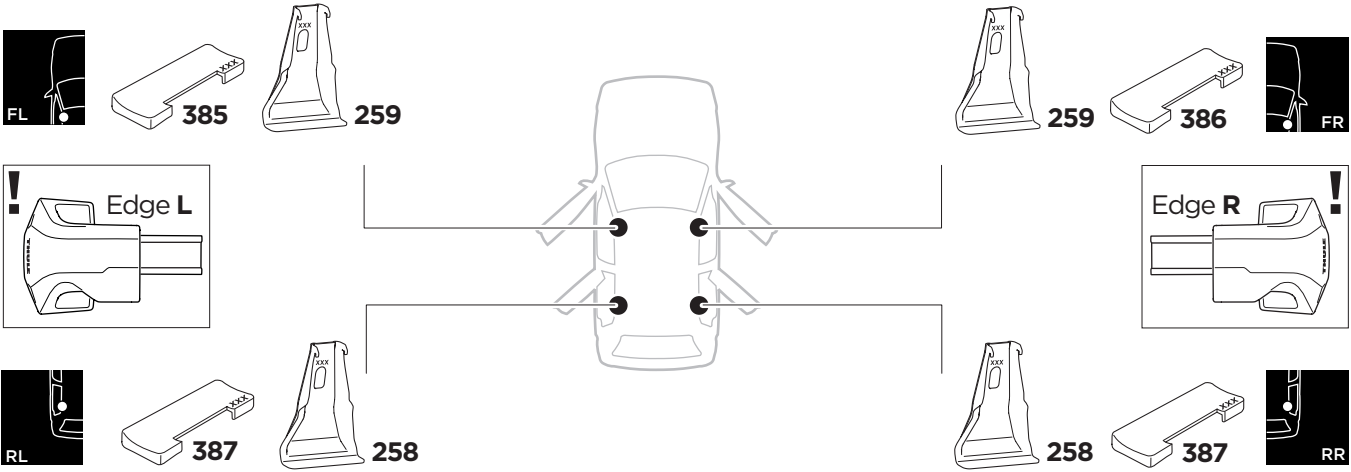

1

Kit 145122

OPEL Grandland X, 5-dr SUV, 18-
VAUXHALL Grandland X, 5-dr SUV, 18-

ISO 11154-E

THULE WingBar Evo	THULE WingBar Edge	THULE WingBar	THULE SquareBar	Evo X (scale)	Edge X (scale)
OPEL Grandland X, 5-dr SUV, 18-				45,5	F
VAUXHALL Grandland X, 5-dr SUV, 18-				45,5	F

THULE ProBar	THULE SlideBar	X (mm/inch)		
OPEL Grandland X, 5-dr SUV, 18-		1106 mm / 43 1/2"		
VAUXHALL Grandland X, 5-dr SUV, 18-		1106 mm / 43 1/2"		

THULE WingBar Evo	THULE WingBar Edge	THULE WingBar	THULE SquareBar	Evo Y (scale)	Edge Y (scale)
OPEL Grandland X, 5-dr SUV, 18-				41	O
VAUXHALL Grandland X, 5-dr SUV, 18-				41	O

THULE ProBar	THULE SlideBar	Y (mm/inch)		
OPEL Grandland X, 5-dr SUV, 18-		1061 mm / 41 3/4"		
VAUXHALL Grandland X, 5-dr SUV, 18-		1061 mm / 41 3/4"		

	W (mm/inch)	Z (mm/inch)
OPEL Grandland X, 5-dr SUV, 18-	720 mm / 28 3/8"	264 mm / 10 3/8"
VAUXHALL Grandland X, 5-dr SUV, 18-	720 mm / 28 3/8"	264 mm / 10 3/8"