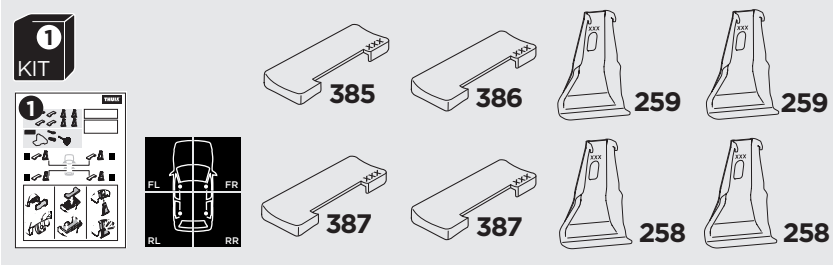

1

Kit 145122

OPEL Grandland X, 5-dr SUV, 18-
VAUXHALL Grandland X, 5-dr SUV, 18-

ISO 11154-E

THULE WingBar Evo	THULE WingBar Edge	THULE WingBar	THULE SquareBar	Evo X (scale)	Edge X (scale)
OPEL Grandland X, 5-dr SUV, 18-				45,5	F
VAUXHALL Grandland X, 5-dr SUV, 18-				45,5	F

THULE ProBar	THULE SlideBar	X (mm/inch)		
OPEL Grandland X, 5-dr SUV, 18-		1106 mm / 43 1/2"		
VAUXHALL Grandland X, 5-dr SUV, 18-		1106 mm / 43 1/2"		

THULE WingBar Evo	THULE WingBar Edge	THULE WingBar	THULE SquareBar	Evo Y (scale)	Edge Y (scale)
OPEL Grandland X, 5-dr SUV, 18-				41	O
VAUXHALL Grandland X, 5-dr SUV, 18-				41	O

THULE ProBar	THULE SlideBar	Y (mm/inch)		
OPEL Grandland X, 5-dr SUV, 18-		1061 mm / 41 3/4"		
VAUXHALL Grandland X, 5-dr SUV, 18-		1061 mm / 41 3/4"		

	W (mm/inch)	Z (mm/inch)
OPEL Grandland X, 5-dr SUV, 18-	720 mm / 28 3/8"	264 mm / 10 3/8"
VAUXHALL Grandland X, 5-dr SUV, 18-	720 mm / 28 3/8"	264 mm / 10 3/8"