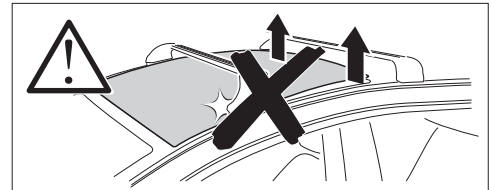

1

Kit 145122

OPEL Grandland X, 5-dr SUV, 18-
VAUXHALL Grandland X, 5-dr SUV, 18-

ISO 11154-E

THULE WingBar Evo	THULE WingBar Edge	THULE WingBar	THULE SquareBar	Evo X (scale)	Edge X (scale)
OPEL Grandland X, 5-dr SUV, 18-				45,5	F
VAUXHALL Grandland X, 5-dr SUV, 18-				45,5	F

THULE ProBar	THULE SlideBar	X (mm/inch)		
OPEL Grandland X, 5-dr SUV, 18-		1106 mm / 43 1/2"		
VAUXHALL Grandland X, 5-dr SUV, 18-		1106 mm / 43 1/2"		

THULE WingBar Evo	THULE WingBar Edge	THULE WingBar	THULE SquareBar	Evo Y (scale)	Edge Y (scale)
OPEL Grandland X, 5-dr SUV, 18-				41	O
VAUXHALL Grandland X, 5-dr SUV, 18-				41	O

THULE ProBar	THULE SlideBar	Y (mm/inch)		
OPEL Grandland X, 5-dr SUV, 18-		1061 mm / 41 3/4"		
VAUXHALL Grandland X, 5-dr SUV, 18-		1061 mm / 41 3/4"		

	W (mm/inch)	Z (mm/inch)
OPEL Grandland X, 5-dr SUV, 18-	720 mm / 28 3/8"	264 mm / 10 3/8"
VAUXHALL Grandland X, 5-dr SUV, 18-	720 mm / 28 3/8"	264 mm / 10 3/8"