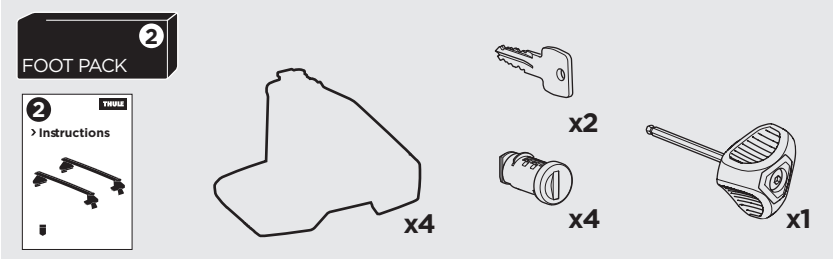

1

Kit 145132

TOYOTA Vitz (XP130), 5-dr Hatchback, 10-
TOYOTA Yaris (XP130), 5-dr Hatchback, 12-

ISO 11154-E

THULE WingBar Evo	THULE WingBar Edge	THULE WingBar	THULE SquareBar	Evo X (scale)	Edge X (scale)
TOYOTA Vitz (XP130), 5-dr Hatchback, 10-				30,5	R
TOYOTA Yaris (XP130), 5-dr Hatchback, 12-				30,5	R

THULE ProBar	THULE SlideBar			X (mm/inch)	
TOYOTA Vitz (XP130), 5-dr Hatchback, 10-				956 mm / 37 5/8"	
TOYOTA Yaris (XP130), 5-dr Hatchback, 12-				956 mm / 37 5/8"	

THULE WingBar Evo	THULE WingBar Edge	THULE WingBar	THULE SquareBar	Evo Y (scale)	Edge Y (scale)
TOYOTA Vitz (XP130), 5-dr Hatchback, 10-				26	I
TOYOTA Yaris (XP130), 5-dr Hatchback, 12-				26	I

THULE ProBar	THULE SlideBar			Y (mm/inch)	
TOYOTA Vitz (XP130), 5-dr Hatchback, 10-				911 mm / 35 7/8"	
TOYOTA Yaris (XP130), 5-dr Hatchback, 12-				911 mm / 35 7/8"	

	W (mm/inch)	Z (mm/inch)
TOYOTA Vitz (XP130), 5-dr Hatchback, 10-	710 mm / 28"	180 mm / 7 1/8"
TOYOTA Yaris (XP130), 5-dr Hatchback, 12-	710 mm / 28"	180 mm / 7 1/8"