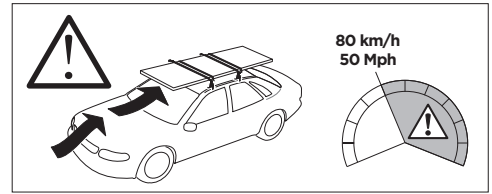

1

Kit 145132

TOYOTA Vitz (XP130), 5-dr Hatchback, 10-
TOYOTA Yaris (XP130), 5-dr Hatchback, 12-

ISO 11154-E

THULE WingBar Evo	THULE WingBar Edge	THULE WingBar	THULE SquareBar	Evo X (scale)	Edge X (scale)
TOYOTA Vitz (XP130), 5-dr Hatchback, 10-				30,5	R
TOYOTA Yaris (XP130), 5-dr Hatchback, 12-				30,5	R

THULE ProBar	THULE SlideBar			X (mm/inch)	
TOYOTA Vitz (XP130), 5-dr Hatchback, 10-				956 mm / 37 5/8"	
TOYOTA Yaris (XP130), 5-dr Hatchback, 12-				956 mm / 37 5/8"	

THULE WingBar Evo	THULE WingBar Edge	THULE WingBar	THULE SquareBar	Evo Y (scale)	Edge Y (scale)
TOYOTA Vitz (XP130), 5-dr Hatchback, 10-				26	I
TOYOTA Yaris (XP130), 5-dr Hatchback, 12-				26	I

THULE ProBar	THULE SlideBar			Y (mm/inch)	
TOYOTA Vitz (XP130), 5-dr Hatchback, 10-				911 mm / 35 7/8"	
TOYOTA Yaris (XP130), 5-dr Hatchback, 12-				911 mm / 35 7/8"	

	W (mm/inch)	Z (mm/inch)
TOYOTA Vitz (XP130), 5-dr Hatchback, 10-	710 mm / 28"	180 mm / 7 1/8"
TOYOTA Yaris (XP130), 5-dr Hatchback, 12-	710 mm / 28"	180 mm / 7 1/8"