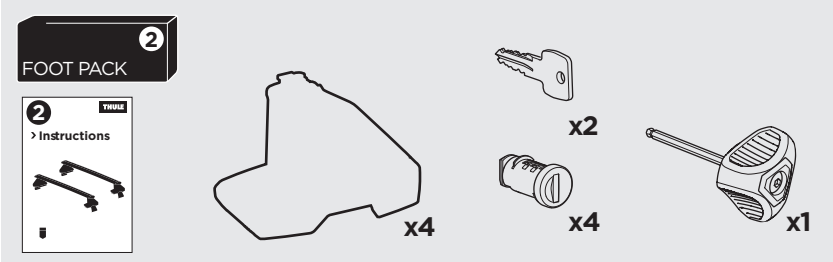

1

Kit 145168

NISSAN Note II, 5-dr MPV, 12-

NISSAN Versa Note, 5-dr Hatchback, 14- *

*North America

ISO 11154-E

THULE WingBar Evo	THULE WingBar Edge	THULE WingBar	THULE SquareBar	Evo X (scale)	Edge X (scale)
NISSAN Note II, 5-dr MPV, 12-				33	M
NISSAN Versa Note, 5-dr Hatchback, 14-				33	M

THULE ProBar	THULE SlideBar	X (mm/inch)		
NISSAN Note II, 5-dr MPV, 12-		981 mm / 38 5/8"		
NISSAN Versa Note, 5-dr Hatchback, 14-		981 mm / 38 5/8"		

THULE WingBar Evo	THULE WingBar Edge	THULE WingBar	THULE SquareBar	Evo Y (scale)	Edge Y (scale)
NISSAN Note II, 5-dr MPV, 12-				30	A
NISSAN Versa Note, 5-dr Hatchback, 14-				30	A

THULE ProBar	THULE SlideBar	Y (mm/inch)		
NISSAN Note II, 5-dr MPV, 12-		951 mm / 37 1/2"		
NISSAN Versa Note, 5-dr Hatchback, 14-		951 mm / 37 1/2"		

	W (mm/inch)	Z (mm/inch)
NISSAN Note II, 5-dr MPV, 12-	700 mm / 27 1/2"	330 mm / 13"
NISSAN Versa Note, 5-dr Hatchback, 14-	700 mm / 27 1/2"	330 mm / 13"