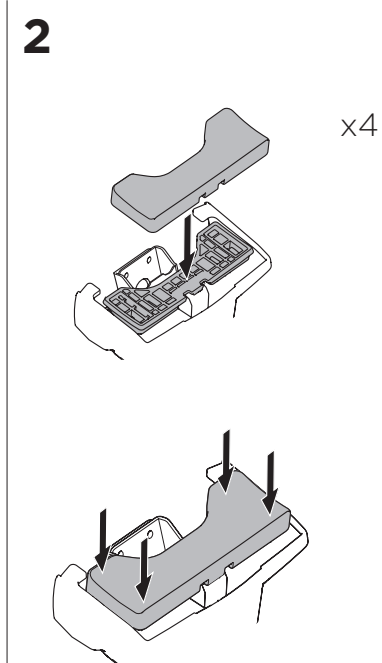

1

Kit 145168

NISSAN Note II, 5-dr MPV, 12-

NISSAN Versa Note, 5-dr Hatchback, 14- *

*North America

ISO 11154-E

THULE WingBar Evo	THULE WingBar Edge	THULE WingBar	THULE SquareBar	Evo X (scale)	Edge X (scale)
NISSAN Note II, 5-dr MPV, 12-				33	M
NISSAN Versa Note, 5-dr Hatchback, 14-				33	M

THULE ProBar	THULE SlideBar	X (mm/inch)		
NISSAN Note II, 5-dr MPV, 12-		981 mm / 38 5/8"		
NISSAN Versa Note, 5-dr Hatchback, 14-		981 mm / 38 5/8"		

THULE WingBar Evo	THULE WingBar Edge	THULE WingBar	THULE SquareBar	Evo Y (scale)	Edge Y (scale)
NISSAN Note II, 5-dr MPV, 12-				30	A
NISSAN Versa Note, 5-dr Hatchback, 14-				30	A

THULE ProBar	THULE SlideBar	Y (mm/inch)		
NISSAN Note II, 5-dr MPV, 12-		951 mm / 37 1/2"		
NISSAN Versa Note, 5-dr Hatchback, 14-		951 mm / 37 1/2"		

	W (mm/inch)	Z (mm/inch)
NISSAN Note II, 5-dr MPV, 12-	700 mm / 27 1/2"	330 mm / 13"
NISSAN Versa Note, 5-dr Hatchback, 14-	700 mm / 27 1/2"	330 mm / 13"