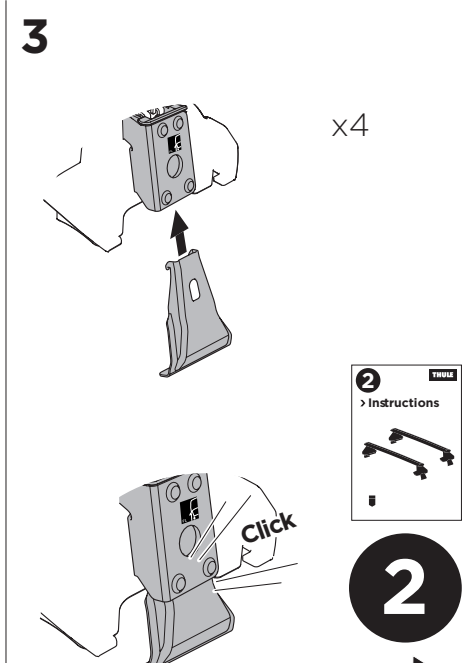

1

Kit 145168

NISSAN Note II, 5-dr MPV, 12-

NISSAN Versa Note, 5-dr Hatchback, 14- *

*North America

ISO 11154-E

THULE WingBar Evo	THULE WingBar Edge	THULE WingBar	THULE SquareBar	Evo X (scale)	Edge X (scale)
NISSAN Note II, 5-dr MPV, 12-				33	M
NISSAN Versa Note, 5-dr Hatchback, 14-				33	M

THULE ProBar	THULE SlideBar	X (mm/inch)		
NISSAN Note II, 5-dr MPV, 12-		981 mm / 38 5/8"		
NISSAN Versa Note, 5-dr Hatchback, 14-		981 mm / 38 5/8"		

THULE WingBar Evo	THULE WingBar Edge	THULE WingBar	THULE SquareBar	Evo Y (scale)	Edge Y (scale)
NISSAN Note II, 5-dr MPV, 12-				30	A
NISSAN Versa Note, 5-dr Hatchback, 14-				30	A

THULE ProBar	THULE SlideBar	Y (mm/inch)		
NISSAN Note II, 5-dr MPV, 12-		951 mm / 37 1/2"		
NISSAN Versa Note, 5-dr Hatchback, 14-		951 mm / 37 1/2"		

	W (mm/inch)	Z (mm/inch)
NISSAN Note II, 5-dr MPV, 12-	700 mm / 27 1/2"	330 mm / 13"
NISSAN Versa Note, 5-dr Hatchback, 14-	700 mm / 27 1/2"	330 mm / 13"