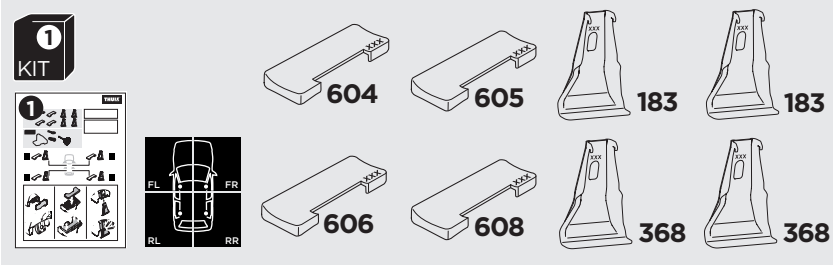

1

Kit 145168

NISSAN Note II, 5-dr MPV, 12-

NISSAN Versa Note, 5-dr Hatchback, 14- *

*North America

ISO 11154-E

THULE WingBar Evo	THULE WingBar Edge	THULE WingBar	THULE SquareBar	Evo X (scale)	Edge X (scale)
NISSAN Note II, 5-dr MPV, 12-				33	M
NISSAN Versa Note, 5-dr Hatchback, 14-				33	M

THULE ProBar	THULE SlideBar	X (mm/inch)		
NISSAN Note II, 5-dr MPV, 12-		981 mm / 38 5/8"		
NISSAN Versa Note, 5-dr Hatchback, 14-		981 mm / 38 5/8"		

THULE WingBar Evo	THULE WingBar Edge	THULE WingBar	THULE SquareBar	Evo Y (scale)	Edge Y (scale)
NISSAN Note II, 5-dr MPV, 12-				30	A
NISSAN Versa Note, 5-dr Hatchback, 14-				30	A

THULE ProBar	THULE SlideBar	Y (mm/inch)		
NISSAN Note II, 5-dr MPV, 12-		951 mm / 37 1/2"		
NISSAN Versa Note, 5-dr Hatchback, 14-		951 mm / 37 1/2"		

	W (mm/inch)	Z (mm/inch)
NISSAN Note II, 5-dr MPV, 12-	700 mm / 27 1/2"	330 mm / 13"
NISSAN Versa Note, 5-dr Hatchback, 14-	700 mm / 27 1/2"	330 mm / 13"