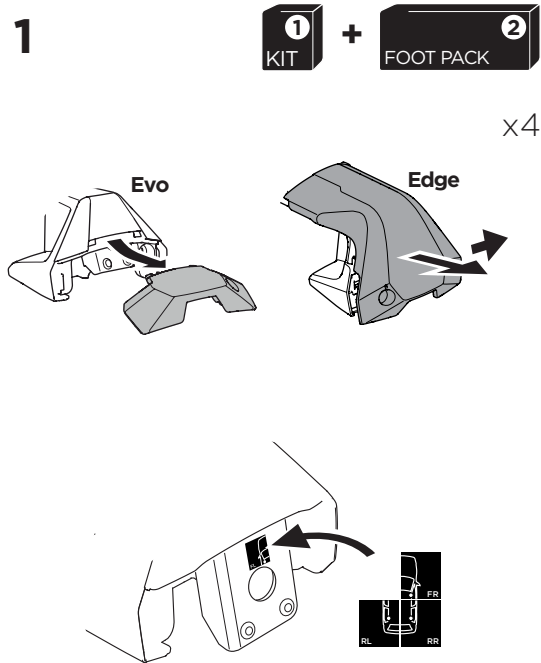

1

Kit 145168

NISSAN Note II, 5-dr MPV, 12-

NISSAN Versa Note, 5-dr Hatchback, 14- *

*North America

ISO 11154-E

THULE WingBar Evo	THULE WingBar Edge	THULE WingBar	THULE SquareBar	Evo X (scale)	Edge X (scale)
NISSAN Note II, 5-dr MPV, 12-				33	M
NISSAN Versa Note, 5-dr Hatchback, 14-				33	M