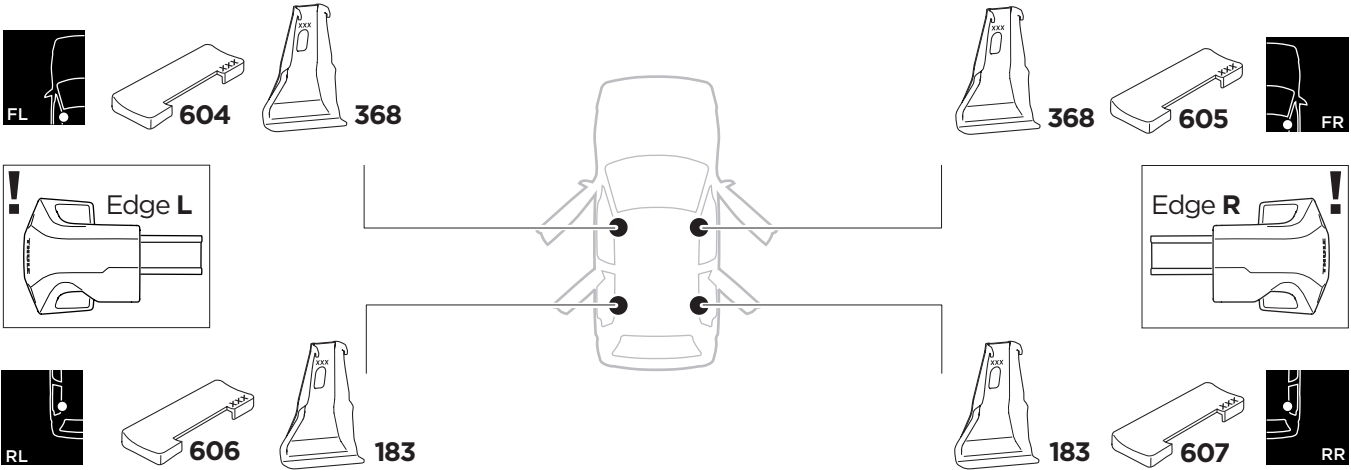

1

Kit 145168

NISSAN Note II, 5-dr MPV, 12-

NISSAN Versa Note, 5-dr Hatchback, 14- *

*North America

ISO 11154-E

THULE WingBar Evo	THULE WingBar Edge	THULE WingBar	THULE SquareBar	Evo X (scale)	Edge X (scale)
NISSAN Note II, 5-dr MPV, 12-				33	M
NISSAN Versa Note, 5-dr Hatchback, 14-				33	M

THULE ProBar	THULE SlideBar	X (mm/inch)		
NISSAN Note II, 5-dr MPV, 12-		981 mm / 38 5/8"		
NISSAN Versa Note, 5-dr Hatchback, 14-		981 mm / 38 5/8"		

THULE WingBar Evo	THULE WingBar Edge	THULE WingBar	THULE SquareBar	Evo Y (scale)	Edge Y (scale)
NISSAN Note II, 5-dr MPV, 12-				30	A
NISSAN Versa Note, 5-dr Hatchback, 14-				30	A

THULE ProBar	THULE SlideBar	Y (mm/inch)		
NISSAN Note II, 5-dr MPV, 12-		951 mm / 37 1/2"		
NISSAN Versa Note, 5-dr Hatchback, 14-		951 mm / 37 1/2"		

	W (mm/inch)	Z (mm/inch)
NISSAN Note II, 5-dr MPV, 12-	700 mm / 27 1/2"	330 mm / 13"
NISSAN Versa Note, 5-dr Hatchback, 14-	700 mm / 27 1/2"	330 mm / 13"