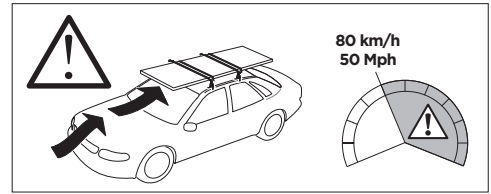

1

Kit 145168

NISSAN Note II, 5-dr MPV, 12-

NISSAN Versa Note, 5-dr Hatchback, 14- *

*North America

ISO 11154-E

THULE WingBar Evo	THULE WingBar Edge	THULE WingBar	THULE SquareBar	Evo X (scale)	Edge X (scale)
NISSAN Note II, 5-dr MPV, 12-				33	M
NISSAN Versa Note, 5-dr Hatchback, 14-				33	M

THULE ProBar	THULE SlideBar	X (mm/inch)		
NISSAN Note II, 5-dr MPV, 12-		981 mm / 38 5/8"		
NISSAN Versa Note, 5-dr Hatchback, 14-		981 mm / 38 5/8"		

THULE WingBar Evo	THULE WingBar Edge	THULE WingBar	THULE SquareBar	Evo Y (scale)	Edge Y (scale)
NISSAN Note II, 5-dr MPV, 12-				30	A
NISSAN Versa Note, 5-dr Hatchback, 14-				30	A

THULE ProBar	THULE SlideBar	Y (mm/inch)		
NISSAN Note II, 5-dr MPV, 12-		951 mm / 37 1/2"		
NISSAN Versa Note, 5-dr Hatchback, 14-		951 mm / 37 1/2"		

	W (mm/inch)	Z (mm/inch)
NISSAN Note II, 5-dr MPV, 12-	700 mm / 27 1/2"	330 mm / 13"
NISSAN Versa Note, 5-dr Hatchback, 14-	700 mm / 27 1/2"	330 mm / 13"