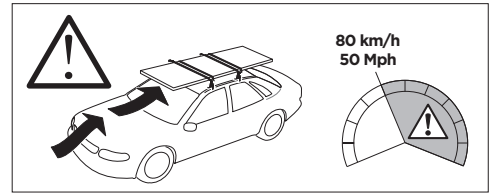

ISO 11154-E