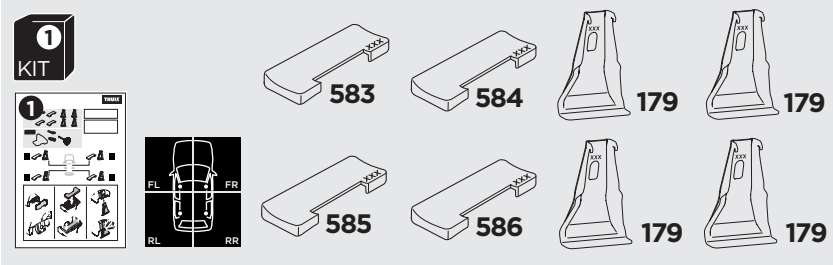

1

Kit 145186

FORD Fusion, 4-dr Sedan, 13-

ISO 11154-E

THULE WingBar Evo	THULE WingBar Edge	THULE WingBar	THULE SquareBar	Evo X (scale)	Edge X (scale)
FORD Fusion, 4-dr Sedan, 13-				46	E
THULE ProBar	THULE SlideBar				X (mm/inch)
FORD Fusion, 4-dr Sedan, 13-				1111 mm / 43 3/4"	

THULE WingBar Evo	THULE WingBar Edge	THULE WingBar	THULE SquareBar	Evo Y (scale)	Edge Y (scale)
FORD Fusion, 4-dr Sedan, 13-				44	I
THULE ProBar	THULE SlideBar				Y (mm/inch)
FORD Fusion, 4-dr Sedan, 13-				1091 mm / 43"	

	W (mm/inch)	Z (mm/inch)
FORD Fusion, 4-dr Sedan, 13-	700 mm / 27 1/2"	275 mm / 10 7/8"