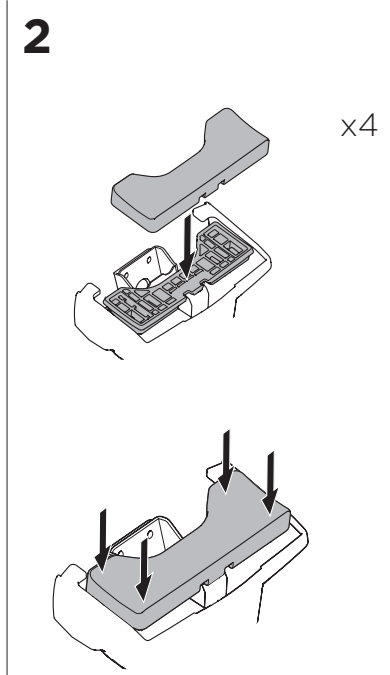

1

Kit 145186

FORD Fusion, 4-dr Sedan, 13-

ISO 11154-E

THULE WingBar Evo	THULE WingBar Edge	THULE WingBar	THULE SquareBar	Evo X (scale)	Edge X (scale)
FORD Fusion, 4-dr Sedan, 13-				46	E
THULE ProBar	THULE SlideBar				X (mm/inch)
FORD Fusion, 4-dr Sedan, 13-				1111 mm / 43 3/4"	

THULE WingBar Evo	THULE WingBar Edge	THULE WingBar	THULE SquareBar	Evo Y (scale)	Edge Y (scale)
FORD Fusion, 4-dr Sedan, 13-				44	I
THULE ProBar	THULE SlideBar				Y (mm/inch)
FORD Fusion, 4-dr Sedan, 13-				1091 mm / 43"	

	W (mm/inch)	Z (mm/inch)
FORD Fusion, 4-dr Sedan, 13-	700 mm / 27 1/2"	275 mm / 10 7/8"