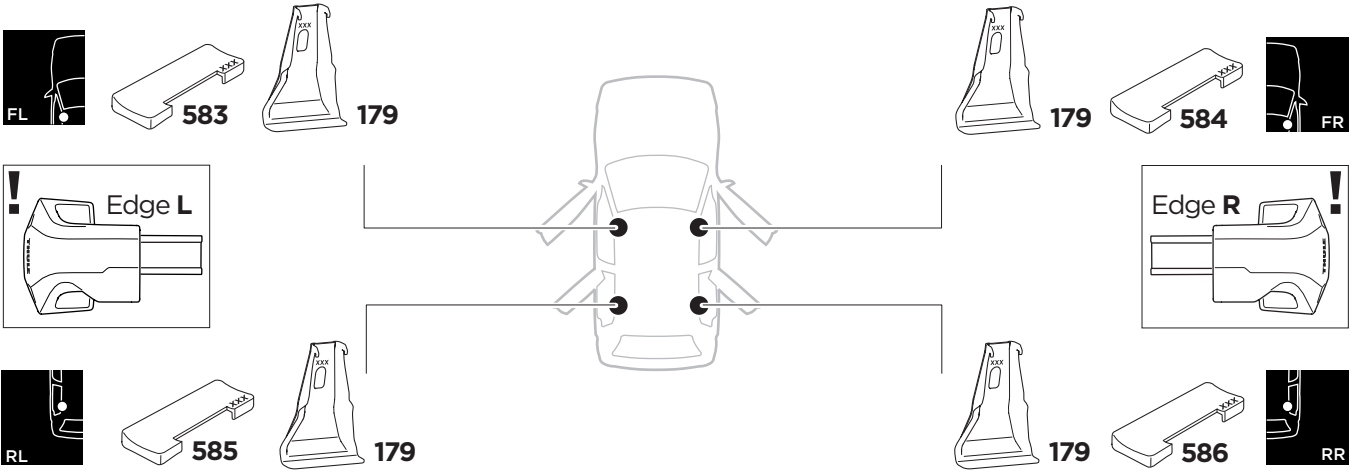

1

Kit 145186

FORD Fusion, 4-dr Sedan, 13-

ISO 11154-E

THULE WingBar Evo	THULE WingBar Edge	THULE WingBar	THULE SquareBar	Evo X (scale)	Edge X (scale)
FORD Fusion, 4-dr Sedan, 13-				46	E
THULE ProBar	THULE SlideBar				X (mm/inch)
FORD Fusion, 4-dr Sedan, 13-				1111 mm / 43 3/4"	

THULE WingBar Evo	THULE WingBar Edge	THULE WingBar	THULE SquareBar	Evo Y (scale)	Edge Y (scale)
FORD Fusion, 4-dr Sedan, 13-				44	I
THULE ProBar	THULE SlideBar				Y (mm/inch)
FORD Fusion, 4-dr Sedan, 13-				1091 mm / 43"	

	W (mm/inch)	Z (mm/inch)
FORD Fusion, 4-dr Sedan, 13-	700 mm / 27 1/2"	275 mm / 10 7/8"