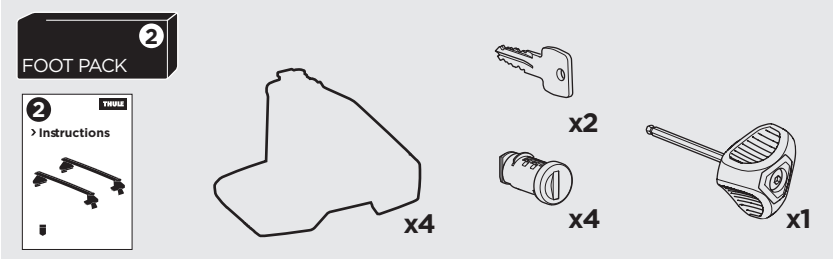

1

Kit 145186

FORD Fusion, 4-dr Sedan, 13-

ISO 11154-E

THULE WingBar Evo	THULE WingBar Edge	THULE WingBar	THULE SquareBar	Evo X (scale)	Edge X (scale)
FORD Fusion, 4-dr Sedan, 13-				46	E
THULE ProBar	THULE SlideBar				X (mm/inch)
FORD Fusion, 4-dr Sedan, 13-				1111 mm / 43 3/4"	

THULE WingBar Evo	THULE WingBar Edge	THULE WingBar	THULE SquareBar	Evo Y (scale)	Edge Y (scale)
FORD Fusion, 4-dr Sedan, 13-				44	I
THULE ProBar	THULE SlideBar				Y (mm/inch)
FORD Fusion, 4-dr Sedan, 13-				1091 mm / 43"	

	W (mm/inch)	Z (mm/inch)
FORD Fusion, 4-dr Sedan, 13-	700 mm / 27 1/2"	275 mm / 10 7/8"