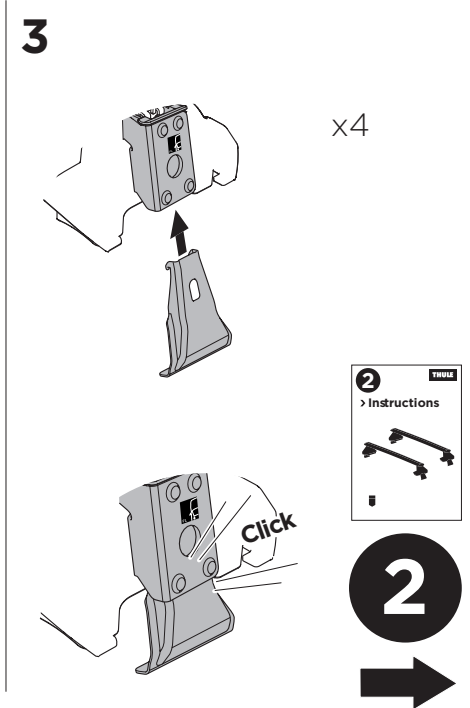

1

Kit 145186

FORD Fusion, 4-dr Sedan, 13-

ISO 11154-E

THULE WingBar Evo	THULE WingBar Edge	THULE WingBar	THULE SquareBar	Evo X (scale)	Edge X (scale)
FORD Fusion, 4-dr Sedan, 13-				46	E
THULE ProBar	THULE SlideBar				X (mm/inch)
FORD Fusion, 4-dr Sedan, 13-				1111 mm / 43 3/4"	

THULE WingBar Evo	THULE WingBar Edge	THULE WingBar	THULE SquareBar	Evo Y (scale)	Edge Y (scale)
FORD Fusion, 4-dr Sedan, 13-				44	I
THULE ProBar	THULE SlideBar				Y (mm/inch)
FORD Fusion, 4-dr Sedan, 13-				1091 mm / 43"	

	W (mm/inch)	Z (mm/inch)
FORD Fusion, 4-dr Sedan, 13-	700 mm / 27 1/2"	275 mm / 10 7/8"