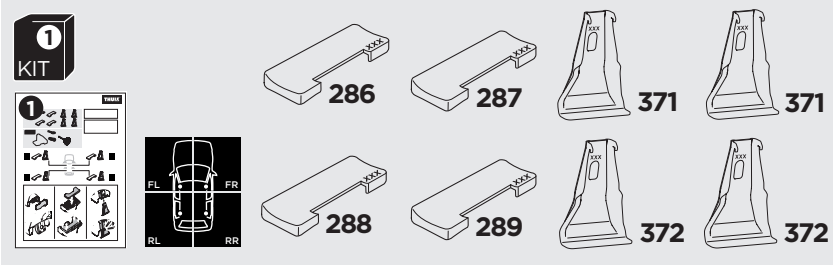

1

Kit 145201

FORD Focus (Mk. IV), 5-dr Hatchback, 19-

ISO 11154-E

THULE WingBar Evo	THULE WingBar Edge	THULE WingBar	THULE SquareBar	Evo X (scale)	Edge X (scale)
FORD Focus (Mk. IV), 5-dr Hatchback, 19-				39	A
THULE ProBar	THULE SlideBar				X (mm/inch)
FORD Focus (Mk. IV), 5-dr Hatchback, 19-				1041 mm / 41"	

THULE WingBar Evo	THULE WingBar Edge	THULE WingBar	THULE SquareBar	Evo Y (scale)	Edge Y (scale)
FORD Focus (Mk. IV), 5-dr Hatchback, 19-				34,5	J
THULE ProBar	THULE SlideBar				Y (mm/inch)
FORD Focus (Mk. IV), 5-dr Hatchback, 19-				996 mm / 39 1/4"	

	W (mm/inch)	Z (mm/inch)
FORD Focus (Mk. IV), 5-dr Hatchback, 19-	795 mm / 31 1/4"	235 mm / 9 1/4"