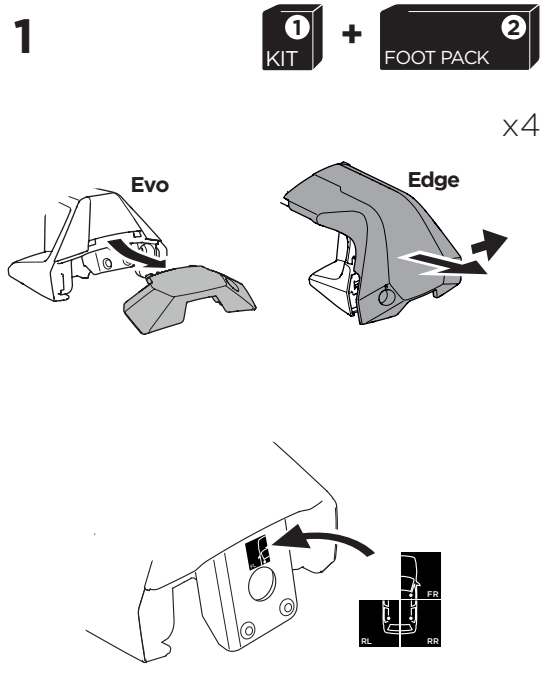

1

Kit 145201

FORD Focus (Mk. IV), 5-dr Hatchback, 19-

ISO 11154-E

THULE WingBar Evo	THULE WingBar Edge	THULE WingBar	THULE SquareBar	Evo X (scale)	Edge X (scale)
FORD Focus (Mk. IV), 5-dr Hatchback, 19-				39	A
THULE ProBar	THULE SlideBar				X (mm/inch)
FORD Focus (Mk. IV), 5-dr Hatchback, 19-				1041 mm / 41"	

THULE WingBar Evo	THULE WingBar Edge	THULE WingBar	THULE SquareBar	Evo Y (scale)	Edge Y (scale)
FORD Focus (Mk. IV), 5-dr Hatchback, 19-				34,5	J
THULE ProBar	THULE SlideBar				Y (mm/inch)
FORD Focus (Mk. IV), 5-dr Hatchback, 19-				996 mm / 39 1/4"	

	W (mm/inch)	Z (mm/inch)
FORD Focus (Mk. IV), 5-dr Hatchback, 19-	795 mm / 31 1/4"	235 mm / 9 1/4"