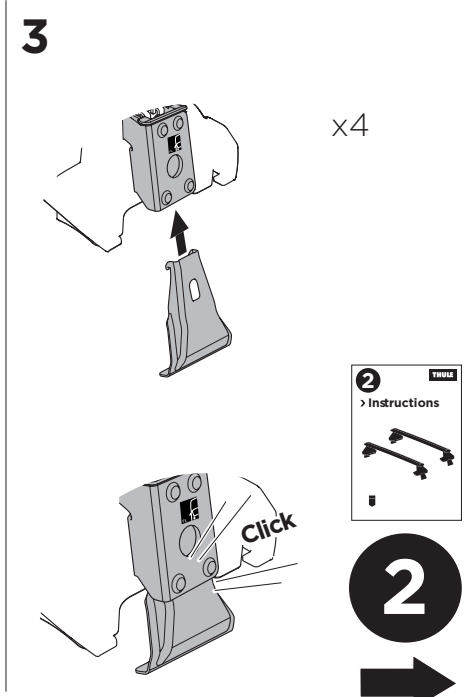

1

Kit 145201

FORD Focus (Mk. IV), 5-dr Hatchback, 19-

ISO 11154-E

THULE WingBar Evo	THULE WingBar Edge	THULE WingBar	THULE SquareBar	Evo X (scale)	Edge X (scale)
FORD Focus (Mk. IV), 5-dr Hatchback, 19-				39	A
THULE ProBar	THULE SlideBar				X (mm/inch)
FORD Focus (Mk. IV), 5-dr Hatchback, 19-				1041 mm / 41"	

THULE WingBar Evo	THULE WingBar Edge	THULE WingBar	THULE SquareBar	Evo Y (scale)	Edge Y (scale)
FORD Focus (Mk. IV), 5-dr Hatchback, 19-				34,5	J
THULE ProBar	THULE SlideBar				Y (mm/inch)
FORD Focus (Mk. IV), 5-dr Hatchback, 19-				996 mm / 39 1/4"	

	W (mm/inch)	Z (mm/inch)
FORD Focus (Mk. IV), 5-dr Hatchback, 19-	795 mm / 31 1/4"	235 mm / 9 1/4"