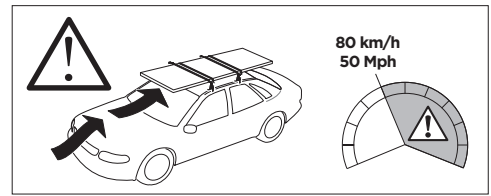

1

Kit 145201

FORD Focus (Mk. IV), 5-dr Hatchback, 19-

ISO 11154-E