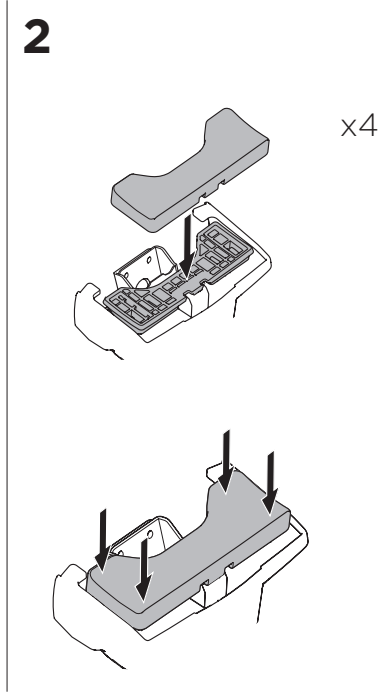

1

Kit 145201

FORD Focus (Mk. IV), 5-dr Hatchback, 19-

ISO 11154-E

THULE WingBar Evo	THULE WingBar Edge	THULE WingBar	THULE SquareBar	Evo X (scale)	Edge X (scale)
FORD Focus (Mk. IV), 5-dr Hatchback, 19-				39	A
THULE ProBar	THULE SlideBar				X (mm/inch)
FORD Focus (Mk. IV), 5-dr Hatchback, 19-				1041 mm / 41"	

THULE WingBar Evo	THULE WingBar Edge	THULE WingBar	THULE SquareBar	Evo Y (scale)	Edge Y (scale)
FORD Focus (Mk. IV), 5-dr Hatchback, 19-				34,5	J
THULE ProBar	THULE SlideBar				Y (mm/inch)
FORD Focus (Mk. IV), 5-dr Hatchback, 19-				996 mm / 39 1/4"	

	W (mm/inch)	Z (mm/inch)
FORD Focus (Mk. IV), 5-dr Hatchback, 19-	795 mm / 31 1/4"	235 mm / 9 1/4"