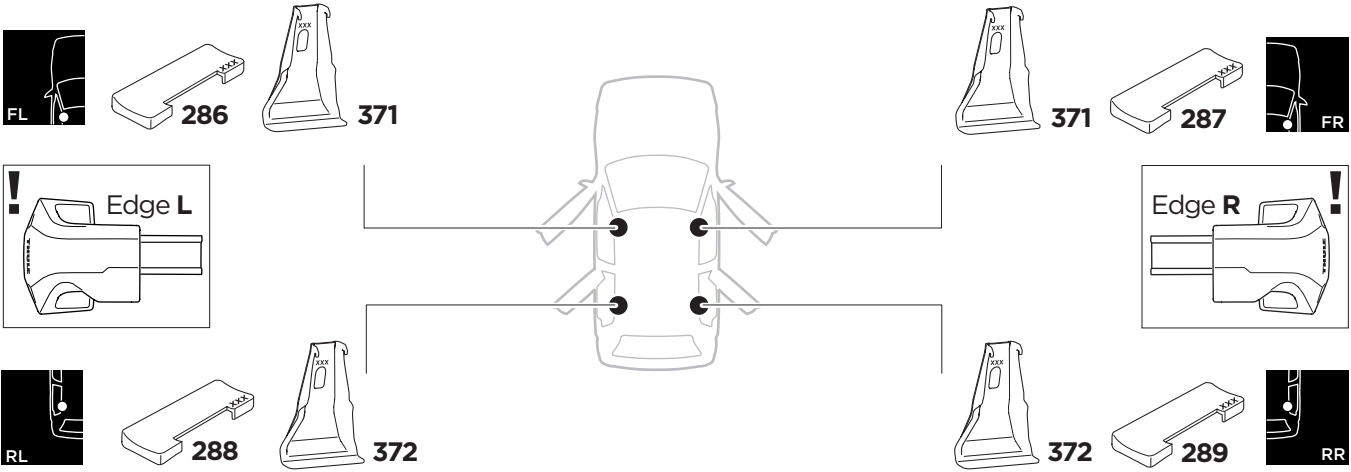

1

Kit 145201

FORD Focus (Mk. IV), 5-dr Hatchback, 19-

ISO 11154-E

THULE WingBar Evo	THULE WingBar Edge	THULE WingBar	THULE SquareBar	Evo X (scale)	Edge X (scale)
FORD Focus (Mk. IV), 5-dr Hatchback, 19-				39	A
THULE ProBar	THULE SlideBar				X (mm/inch)
FORD Focus (Mk. IV), 5-dr Hatchback, 19-				1041 mm / 41"	

THULE WingBar Evo	THULE WingBar Edge	THULE WingBar	THULE SquareBar	Evo Y (scale)	Edge Y (scale)
FORD Focus (Mk. IV), 5-dr Hatchback, 19-				34,5	J
THULE ProBar	THULE SlideBar				Y (mm/inch)
FORD Focus (Mk. IV), 5-dr Hatchback, 19-				996 mm / 39 1/4"	

	W (mm/inch)	Z (mm/inch)
FORD Focus (Mk. IV), 5-dr Hatchback, 19-	795 mm / 31 1/4"	235 mm / 9 1/4"