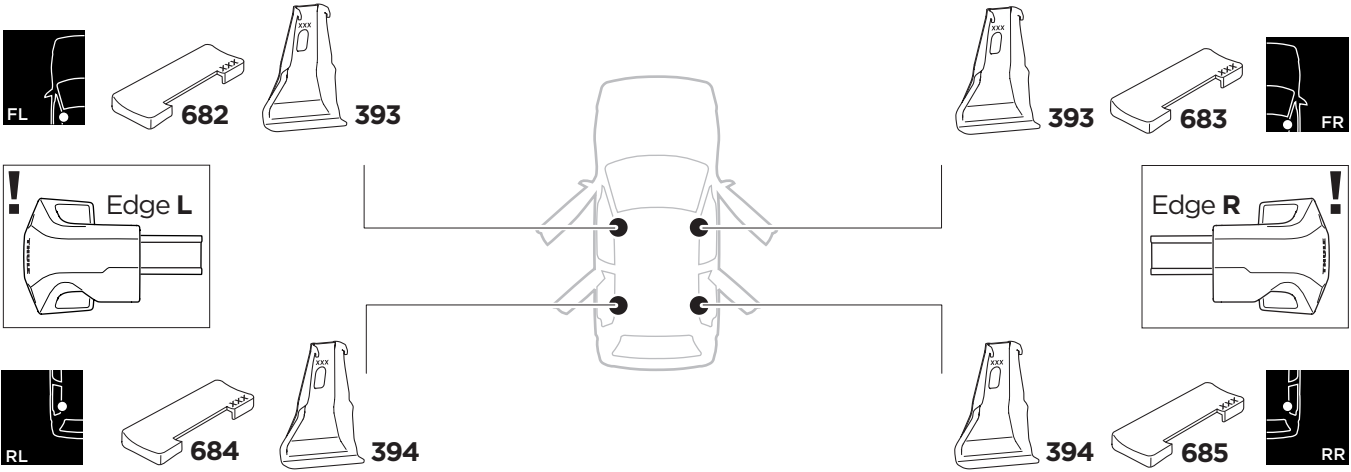

1

Kit 145205

AUDI A1, 5-dr Hatchback, 19-

ISO 11154-E

THULE WingBar Evo	THULE WingBar Edge	THULE WingBar	THULE SquareBar	Evo X (scale)	Edge X (scale)
AUDI A1, 5-dr Hatchback, 19-				35,5	H

THULE ProBar	THULE SlideBar	X (mm/inch)		
AUDI A1, 5-dr Hatchback, 19-		1006 mm / 39 5/8"		

THULE WingBar Evo	THULE WingBar Edge	THULE WingBar	THULE SquareBar	Evo Y (scale)	Edge Y (scale)
AUDI A1, 5-dr Hatchback, 19-				30	A

THULE ProBar	THULE SlideBar	Y (mm/inch)		
AUDI A1, 5-dr Hatchback, 19-		951 mm / 37 1/2"		

	W (mm/inch)	Z (mm/inch)
AUDI A1, 5-dr Hatchback, 19-	710 mm / 28"	222 mm / 8 3/4"