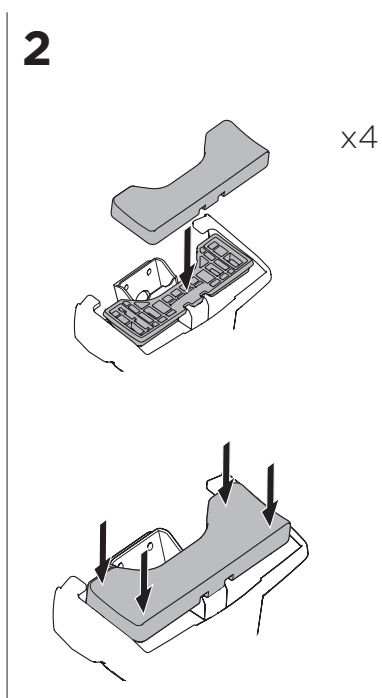

1

Kit 145205

AUDI A1, 5-dr Hatchback, 19-

ISO 11154-E

THULE WingBar Evo	THULE WingBar Edge	THULE WingBar	THULE SquareBar	Evo X (scale)	Edge X (scale)
AUDI A1, 5-dr Hatchback, 19-				35,5	H

THULE ProBar	THULE SlideBar	X (mm/inch)		
AUDI A1, 5-dr Hatchback, 19-		1006 mm / 39 5/8"		

THULE WingBar Evo	THULE WingBar Edge	THULE WingBar	THULE SquareBar	Evo Y (scale)	Edge Y (scale)
AUDI A1, 5-dr Hatchback, 19-				30	A

THULE ProBar	THULE SlideBar	Y (mm/inch)		
AUDI A1, 5-dr Hatchback, 19-		951 mm / 37 1/2"		

	W (mm/inch)	Z (mm/inch)
AUDI A1, 5-dr Hatchback, 19-	710 mm / 28"	222 mm / 8 3/4"