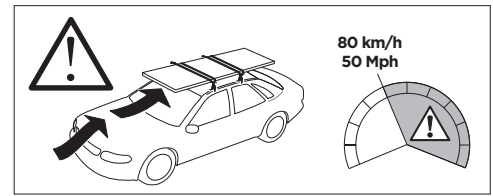

1

Kit 145205

AUDI A1, 5-dr Hatchback, 19-

ISO 11154-E