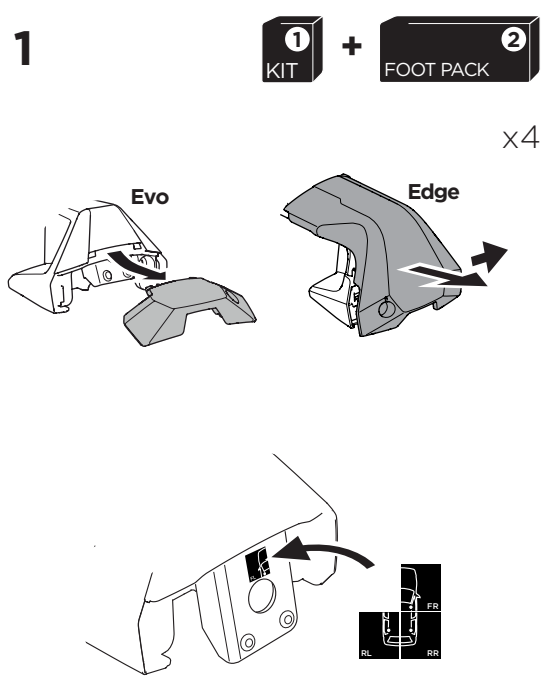

1

Kit 145205

AUDI A1, 5-dr Hatchback, 19-

ISO 11154-E

THULE WingBar Evo	THULE WingBar Edge	THULE WingBar	THULE SquareBar	Evo X (scale)	Edge X (scale)
AUDI A1, 5-dr Hatchback, 19-				35,5	H

THULE ProBar	THULE SlideBar	X (mm/inch)		
AUDI A1, 5-dr Hatchback, 19-		1006 mm / 39 5/8"		

THULE WingBar Evo	THULE WingBar Edge	THULE WingBar	THULE SquareBar	Evo Y (scale)	Edge Y (scale)
AUDI A1, 5-dr Hatchback, 19-				30	A

THULE ProBar	THULE SlideBar	Y (mm/inch)		
AUDI A1, 5-dr Hatchback, 19-		951 mm / 37 1/2"		

	W (mm/inch)	Z (mm/inch)
AUDI A1, 5-dr Hatchback, 19-	710 mm / 28"	222 mm / 8 3/4"