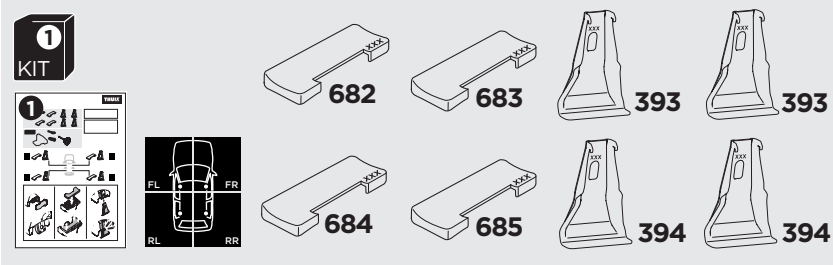

1

Kit 145205

AUDI A1, 5-dr Hatchback, 19-

ISO 11154-E

THULE WingBar Evo	THULE WingBar Edge	THULE WingBar	THULE SquareBar	Evo X (scale)	Edge X (scale)
AUDI A1, 5-dr Hatchback, 19-				35,5	H

THULE ProBar	THULE SlideBar	X (mm/inch)		
AUDI A1, 5-dr Hatchback, 19-		1006 mm / 39 5/8"		

THULE WingBar Evo	THULE WingBar Edge	THULE WingBar	THULE SquareBar	Evo Y (scale)	Edge Y (scale)
AUDI A1, 5-dr Hatchback, 19-				30	A

THULE ProBar	THULE SlideBar	Y (mm/inch)		
AUDI A1, 5-dr Hatchback, 19-		951 mm / 37 1/2"		

	W (mm/inch)	Z (mm/inch)
AUDI A1, 5-dr Hatchback, 19-	710 mm / 28"	222 mm / 8 3/4"