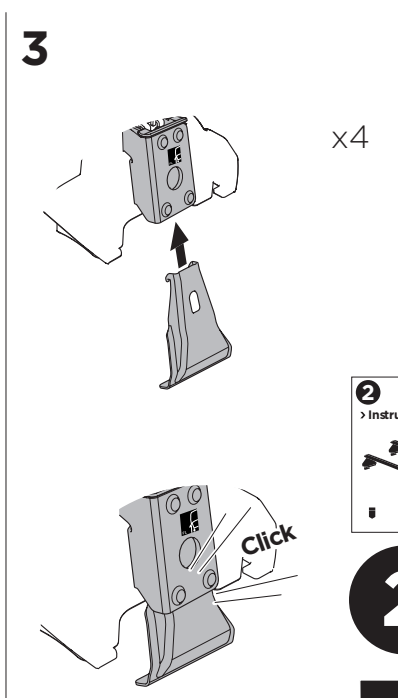

1

Kit 145205

AUDI A1, 5-dr Hatchback, 19-

ISO 11154-E

THULE WingBar Evo	THULE WingBar Edge	THULE WingBar	THULE SquareBar	Evo X (scale)	Edge X (scale)
AUDI A1, 5-dr Hatchback, 19-				35,5	H

THULE ProBar	THULE SlideBar	X (mm/inch)		
AUDI A1, 5-dr Hatchback, 19-		1006 mm / 39 5/8"		

THULE WingBar Evo	THULE WingBar Edge	THULE WingBar	THULE SquareBar	Evo Y (scale)	Edge Y (scale)
AUDI A1, 5-dr Hatchback, 19-				30	A

THULE ProBar	THULE SlideBar	Y (mm/inch)		
AUDI A1, 5-dr Hatchback, 19-		951 mm / 37 1/2"		

	W (mm/inch)	Z (mm/inch)
AUDI A1, 5-dr Hatchback, 19-	710 mm / 28"	222 mm / 8 3/4"