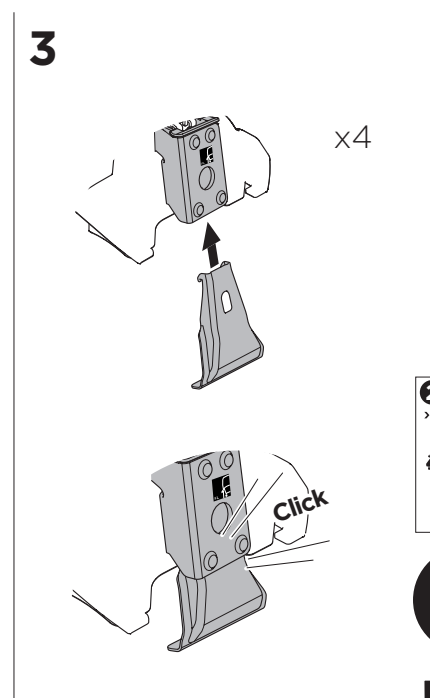

1

Kit 5215

HYUNDAI Kona, 5-dr SUV, 18-*

*without roof railing

ISO 11154-E

THULE WingBar Evo	THULE WingBar Edge	THULE WingBar	THULE SquareBar	Evo X (scale)	Edge X (scale)
HYUNDAI Kona, 5-dr SUV, 18-*				40,5	P
THULE ProBar	THULE SlideBar				X (mm/inch)
HYUNDAI Kona, 5-dr SUV, 18-*				1056 mm / 41 5/8"	

THULE WingBar Evo	THULE WingBar Edge	THULE WingBar	THULE SquareBar	Evo Y (scale)	Edge Y (scale)
HYUNDAI Kona, 5-dr SUV, 18-*				34	K
THULE ProBar	THULE SlideBar				Y (mm/inch)
HYUNDAI Kona, 5-dr SUV, 18-*				991 mm / 39"	

	W (mm/inch)	Z (mm/inch)
HYUNDAI Kona, 5-dr SUV, 18-*	680 mm / 26 3/4"	280 mm / 11"