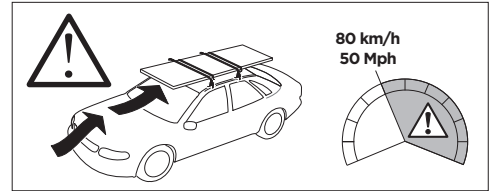

1

Kit 5215

HYUNDAI Kona, 5-dr SUV, 18-*

*without roof railing

ISO 11154-E

THULE WingBar Evo	THULE WingBar Edge	THULE WingBar	THULE SquareBar	Evo X (scale)	Edge X (scale)
HYUNDAI Kona, 5-dr SUV, 18-*				40,5	P
THULE ProBar	THULE SlideBar				X (mm/inch)
HYUNDAI Kona, 5-dr SUV, 18-*				1056 mm / 41 5/8"	

	W (mm/inch)	Z (mm/inch)
HYUNDAI Kona, 5-dr SUV, 18-*	680 mm / 26 3/4"	280 mm / 11"