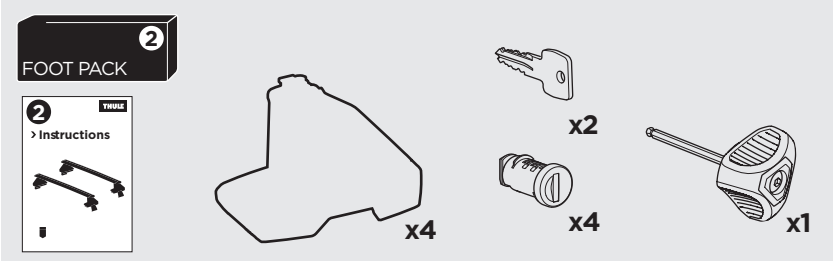

1

Kit 5215

HYUNDAI Kona, 5-dr SUV, 18-*

*without roof railing

ISO 11154-E

THULE WingBar Evo	THULE WingBar Edge	THULE WingBar	THULE SquareBar	Evo X (scale)	Edge X (scale)
HYUNDAI Kona, 5-dr SUV, 18-*				40,5	P
THULE ProBar	THULE SlideBar				X (mm/inch)
HYUNDAI Kona, 5-dr SUV, 18-*				1056 mm / 41 5/8"	

THULE WingBar Evo	THULE WingBar Edge	THULE WingBar	THULE SquareBar	Evo Y (scale)	Edge Y (scale)
HYUNDAI Kona, 5-dr SUV, 18-*				34	K
THULE ProBar	THULE SlideBar				Y (mm/inch)
HYUNDAI Kona, 5-dr SUV, 18-*				991 mm / 39"	

	W (mm/inch)	Z (mm/inch)
HYUNDAI Kona, 5-dr SUV, 18-*	680 mm / 26 3/4"	280 mm / 11"