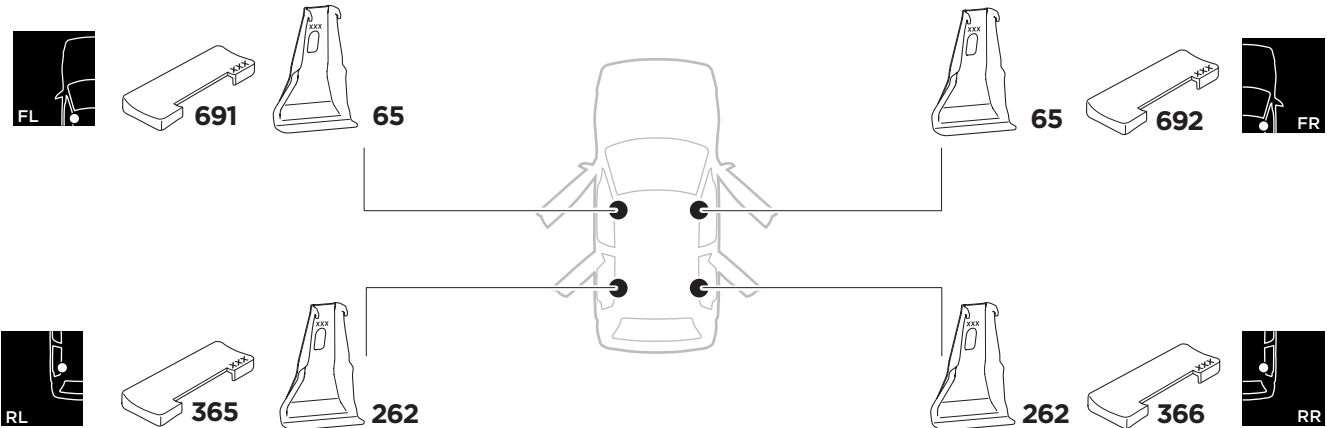

1

Kit 5215

HYUNDAI Kona, 5-dr SUV, 18-*

*without roof railing

ISO 11154-E

THULE WingBar Evo	THULE WingBar Edge	THULE WingBar	THULE SquareBar	Evo X (scale)	Edge X (scale)
HYUNDAI Kona, 5-dr SUV, 18-*				40,5	P
THULE ProBar	THULE SlideBar				X (mm/inch)
HYUNDAI Kona, 5-dr SUV, 18-*				1056 mm / 41 5/8"	

THULE WingBar Evo	THULE WingBar Edge	THULE WingBar	THULE SquareBar	Evo Y (scale)	Edge Y (scale)
HYUNDAI Kona, 5-dr SUV, 18-*				34	K
THULE ProBar	THULE SlideBar				Y (mm/inch)
HYUNDAI Kona, 5-dr SUV, 18-*				991 mm / 39"	

	W (mm/inch)	Z (mm/inch)
HYUNDAI Kona, 5-dr SUV, 18-*	680 mm / 26 3/4"	280 mm / 11"