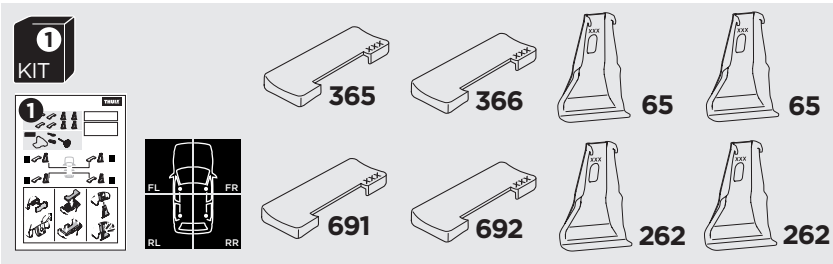

1

Kit 5215

HYUNDAI Kona, 5-dr SUV, 18-*

*without roof railing

ISO 11154-E

THULE WingBar Evo	THULE WingBar Edge	THULE WingBar	THULE SquareBar	Evo X (scale)	Edge X (scale)
HYUNDAI Kona, 5-dr SUV, 18-*				40,5	P
THULE ProBar	THULE SlideBar				X (mm/inch)
HYUNDAI Kona, 5-dr SUV, 18-*				1056 mm / 41 5/8"	

THULE WingBar Evo	THULE WingBar Edge	THULE WingBar	THULE SquareBar	Evo Y (scale)	Edge Y (scale)
HYUNDAI Kona, 5-dr SUV, 18-*				34	K
THULE ProBar	THULE SlideBar				Y (mm/inch)
HYUNDAI Kona, 5-dr SUV, 18-*				991 mm / 39"	

	W (mm/inch)	Z (mm/inch)
HYUNDAI Kona, 5-dr SUV, 18-*	680 mm / 26 3/4"	280 mm / 11"