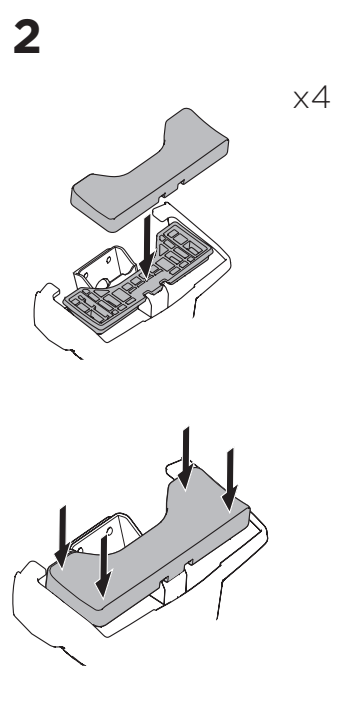

1

Kit 145219

TOYOTA Land Cruiser 150, 5-dr SUV, 09-
TOYOTA Land Cruiser Prado, 5-dr SUV, 09-

ISO 11154-E

THULE WingBar Evo	THULE WingBar Edge	THULE WingBar	THULE SquareBar Evo	Evo X (scale)	Edge X (scale)
TOYOTA Land Cruiser 150, 5-dr SUV, 09-				46,5	D
TOYOTA Land Cruiser Prado, 5-dr SUV, 09-				46,5	D

THULE ProBar Evo	THULE SlideBar Evo	X (mm/inch)		
TOYOTA Land Cruiser 150, 5-dr SUV, 09-		1116 mm / 43 7/8"		
TOYOTA Land Cruiser Prado, 5-dr SUV, 09-		1116 mm / 43 7/8"		

THULE WingBar Evo	THULE WingBar Edge	THULE WingBar	THULE SquareBar Evo	Evo Y (scale)	Edge Y (scale)
TOYOTA Land Cruiser 150, 5-dr SUV, 09-				44,5	H
TOYOTA Land Cruiser Prado, 5-dr SUV, 09-				44,5	H

THULE ProBar Evo	THULE SlideBar Evo	Y (mm/inch)		
TOYOTA Land Cruiser 150, 5-dr SUV, 09-		1096 mm / 43 1/8"		
TOYOTA Land Cruiser Prado, 5-dr SUV, 09-		1096 mm / 43 1/8"		

	W (mm/inch)	Z (mm/inch)
TOYOTA Land Cruiser 150, 5-dr SUV, 09-	750 mm / 29 1/2"	500 mm / 19 5/8"
TOYOTA Land Cruiser Prado, 5-dr SUV, 09-	750 mm / 29 1/2"	500 mm / 19 5/8"