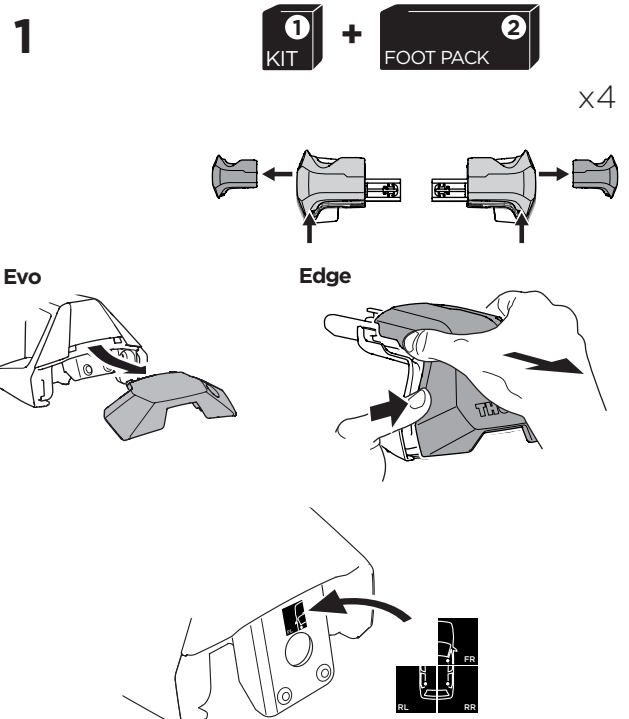

1

Kit 145219

TOYOTA Land Cruiser 150, 5-dr SUV, 09-
TOYOTA Land Cruiser Prado, 5-dr SUV, 09-

ISO 11154-E

THULE WingBar Evo	THULE WingBar Edge	THULE WingBar	THULE SquareBar Evo	Evo X (scale)	Edge X (scale)
TOYOTA Land Cruiser 150, 5-dr SUV, 09-				46,5	D
TOYOTA Land Cruiser Prado, 5-dr SUV, 09-				46,5	D

THULE ProBar Evo	THULE SlideBar Evo	X (mm/inch)		
TOYOTA Land Cruiser 150, 5-dr SUV, 09-		1116 mm / 43 7/8"		
TOYOTA Land Cruiser Prado, 5-dr SUV, 09-		1116 mm / 43 7/8"		

THULE WingBar Evo	THULE WingBar Edge	THULE WingBar	THULE SquareBar Evo	Evo Y (scale)	Edge Y (scale)
TOYOTA Land Cruiser 150, 5-dr SUV, 09-				44,5	H
TOYOTA Land Cruiser Prado, 5-dr SUV, 09-				44,5	H

THULE ProBar Evo	THULE SlideBar Evo	Y (mm/inch)		
TOYOTA Land Cruiser 150, 5-dr SUV, 09-		1096 mm / 43 1/8"		
TOYOTA Land Cruiser Prado, 5-dr SUV, 09-		1096 mm / 43 1/8"		

	W (mm/inch)	Z (mm/inch)
TOYOTA Land Cruiser 150, 5-dr SUV, 09-	750 mm / 29 1/2"	500 mm / 19 5/8"
TOYOTA Land Cruiser Prado, 5-dr SUV, 09-	750 mm / 29 1/2"	500 mm / 19 5/8"