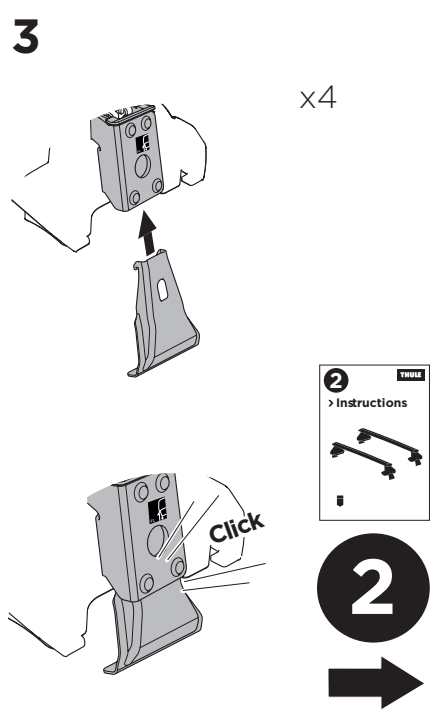

1

Kit 145219

TOYOTA Land Cruiser 150, 5-dr SUV, 09-
TOYOTA Land Cruiser Prado, 5-dr SUV, 09-

ISO 11154-E

THULE WingBar Evo	THULE WingBar Edge	THULE WingBar	THULE SquareBar Evo	Evo X (scale)	Edge X (scale)
TOYOTA Land Cruiser 150, 5-dr SUV, 09-				46,5	D
TOYOTA Land Cruiser Prado, 5-dr SUV, 09-				46,5	D

THULE ProBar Evo	THULE SlideBar Evo	X (mm/inch)		
TOYOTA Land Cruiser 150, 5-dr SUV, 09-		1116 mm / 43 7/8"		
TOYOTA Land Cruiser Prado, 5-dr SUV, 09-		1116 mm / 43 7/8"		

THULE WingBar Evo	THULE WingBar Edge	THULE WingBar	THULE SquareBar Evo	Evo Y (scale)	Edge Y (scale)
TOYOTA Land Cruiser 150, 5-dr SUV, 09-				44,5	H
TOYOTA Land Cruiser Prado, 5-dr SUV, 09-				44,5	H

THULE ProBar Evo	THULE SlideBar Evo	Y (mm/inch)		
TOYOTA Land Cruiser 150, 5-dr SUV, 09-		1096 mm / 43 1/8"		
TOYOTA Land Cruiser Prado, 5-dr SUV, 09-		1096 mm / 43 1/8"		

	W (mm/inch)	Z (mm/inch)
TOYOTA Land Cruiser 150, 5-dr SUV, 09-	750 mm / 29 1/2"	500 mm / 19 5/8"
TOYOTA Land Cruiser Prado, 5-dr SUV, 09-	750 mm / 29 1/2"	500 mm / 19 5/8"