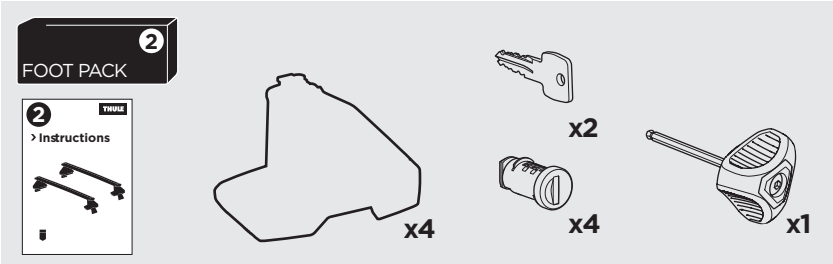

1

Kit 145219

TOYOTA Land Cruiser 150, 5-dr SUV, 09-
TOYOTA Land Cruiser Prado, 5-dr SUV, 09-

ISO 11154-E

THULE WingBar Evo	THULE WingBar Edge	THULE WingBar	THULE SquareBar Evo	Evo X (scale)	Edge X (scale)
TOYOTA Land Cruiser 150, 5-dr SUV, 09-				46,5	D
TOYOTA Land Cruiser Prado, 5-dr SUV, 09-				46,5	D

THULE ProBar Evo	THULE SlideBar Evo	X (mm/inch)		
TOYOTA Land Cruiser 150, 5-dr SUV, 09-		1116 mm / 43 7/8"		
TOYOTA Land Cruiser Prado, 5-dr SUV, 09-		1116 mm / 43 7/8"		

THULE WingBar Evo	THULE WingBar Edge	THULE WingBar	THULE SquareBar Evo	Evo Y (scale)	Edge Y (scale)
TOYOTA Land Cruiser 150, 5-dr SUV, 09-				44,5	H
TOYOTA Land Cruiser Prado, 5-dr SUV, 09-				44,5	H

THULE ProBar Evo	THULE SlideBar Evo	Y (mm/inch)		
TOYOTA Land Cruiser 150, 5-dr SUV, 09-		1096 mm / 43 1/8"		
TOYOTA Land Cruiser Prado, 5-dr SUV, 09-		1096 mm / 43 1/8"		

	W (mm/inch)	Z (mm/inch)
TOYOTA Land Cruiser 150, 5-dr SUV, 09-	750 mm / 29 1/2"	500 mm / 19 5/8"
TOYOTA Land Cruiser Prado, 5-dr SUV, 09-	750 mm / 29 1/2"	500 mm / 19 5/8"