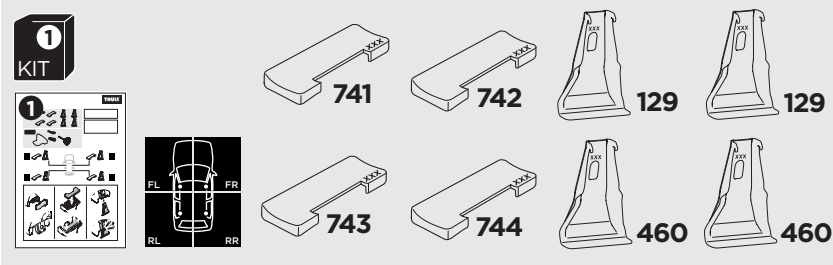

1

Kit 145250

SKODA Fabia (Mk.III), 5-dr Hatchback, 15-

ISO 11154-E

THULE WingBar Evo	THULE WingBar Edge	THULE WingBar	THULE SquareBar Evo	Evo X (scale)	Edge X (scale)
SKODA Fabia (Mk.III), 5-dr Hatchback, 15-				38,0	C

THULE ProBar Evo	THULE SlideBar Evo	X (mm/inch)		
SKODA Fabia (Mk.III), 5-dr Hatchback, 15-		1031 mm / 40 5/8"		

THULE WingBar Evo	THULE WingBar Edge	THULE WingBar	THULE SquareBar Evo	Evo Y (scale)	Edge Y (scale)
SKODA Fabia (Mk.III), 5-dr Hatchback, 15-				32,5	N

THULE ProBar Evo	THULE SlideBar Evo	Y (mm/inch)		
SKODA Fabia (Mk.III), 5-dr Hatchback, 15-		976 mm / 38 3/8"		

	W (mm/inch)	Z (mm/inch)
SKODA Fabia (Mk.III), 5-dr Hatchback, 15-	740 mm / 29 1/8"	280 mm / 11,0"