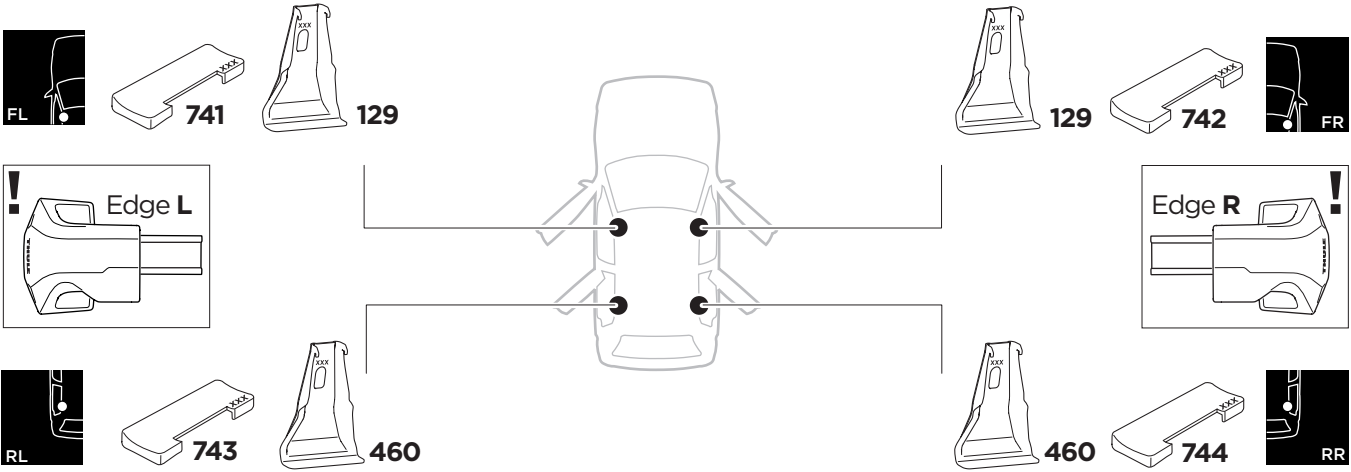

1

Kit 145250

SKODA Fabia (Mk.III), 5-dr Hatchback, 15-

ISO 11154-E

THULE WingBar Evo	THULE WingBar Edge	THULE WingBar	THULE SquareBar Evo	Evo X (scale)	Edge X (scale)
SKODA Fabia (Mk.III), 5-dr Hatchback, 15-				38,0	C

THULE ProBar Evo	THULE SlideBar Evo	X (mm/inch)		
SKODA Fabia (Mk.III), 5-dr Hatchback, 15-		1031 mm / 40 5/8"		

THULE WingBar Evo	THULE WingBar Edge	THULE WingBar	THULE SquareBar Evo	Evo Y (scale)	Edge Y (scale)
SKODA Fabia (Mk.III), 5-dr Hatchback, 15-				32,5	N

THULE ProBar Evo	THULE SlideBar Evo	Y (mm/inch)		
SKODA Fabia (Mk.III), 5-dr Hatchback, 15-		976 mm / 38 3/8"		

	W (mm/inch)	Z (mm/inch)
SKODA Fabia (Mk.III), 5-dr Hatchback, 15-	740 mm / 29 1/8"	280 mm / 11,0"