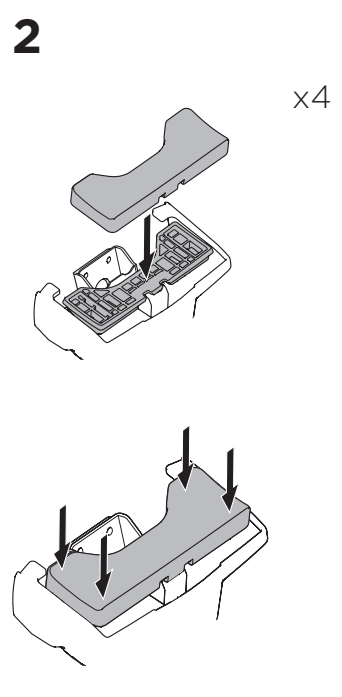

1

Kit 145250

SKODA Fabia (Mk.III), 5-dr Hatchback, 15-

ISO 11154-E

THULE WingBar Evo	THULE WingBar Edge	THULE WingBar	THULE SquareBar Evo	Evo X (scale)	Edge X (scale)
SKODA Fabia (Mk.III), 5-dr Hatchback, 15-				38,0	C

THULE ProBar Evo	THULE SlideBar Evo	X (mm/inch)		
SKODA Fabia (Mk.III), 5-dr Hatchback, 15-		1031 mm / 40 5/8"		

THULE WingBar Evo	THULE WingBar Edge	THULE WingBar	THULE SquareBar Evo	Evo Y (scale)	Edge Y (scale)
SKODA Fabia (Mk.III), 5-dr Hatchback, 15-				32,5	N

THULE ProBar Evo	THULE SlideBar Evo	Y (mm/inch)		
SKODA Fabia (Mk.III), 5-dr Hatchback, 15-		976 mm / 38 3/8"		

	W (mm/inch)	Z (mm/inch)
SKODA Fabia (Mk.III), 5-dr Hatchback, 15-	740 mm / 29 1/8"	280 mm / 11,0"