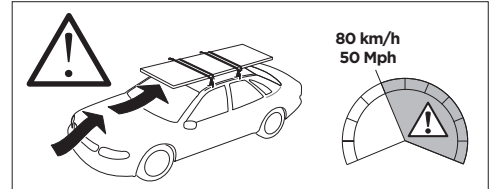

1

Kit 145294

HYUNDAI Avante, 4-dr Sedan, 21-
HYUNDAI Elantra, 4-dr Sedan, 21-

ISO 11154-E

THULE WingBar Evo	THULE WingBar Edge	THULE WingBar	THULE SquareBar Evo	Evo X (scale)	Edge X (scale)
HYUNDAI Avante, 4-dr Sedan, 21-				48	A
HYUNDAI Elantra, 4-dr Sedan, 21-				48	A

THULE ProBar Evo	THULE SlideBar Evo	X (mm/inch)
HYUNDAI Avante, 4-dr Sedan, 21-		1131 mm / 44 1/2"
HYUNDAI Elantra, 4-dr Sedan, 21-		1131 mm / 44 1/2"

THULE WingBar Evo	THULE WingBar Edge	THULE WingBar	THULE SquareBar Evo	Evo Y (scale)	Edge Y (scale)
HYUNDAI Avante, 4-dr Sedan, 21-				40	Q
HYUNDAI Elantra, 4-dr Sedan, 21-				40	Q

THULE ProBar Evo	THULE SlideBar Evo	Y (mm/inch)
HYUNDAI Avante, 4-dr Sedan, 21-		1051 mm / 41 3/8"
HYUNDAI Elantra, 4-dr Sedan, 21-		1051 mm / 41 3/8"

	W (mm/inch)	Z (mm/inch)
HYUNDAI Avante, 4-dr Sedan, 21-	700 mm / 27 1/2"	170 mm / 6 3/4"
HYUNDAI Elantra, 4-dr Sedan, 21-	700 mm / 27 1/2"	170 mm / 6 3/4"