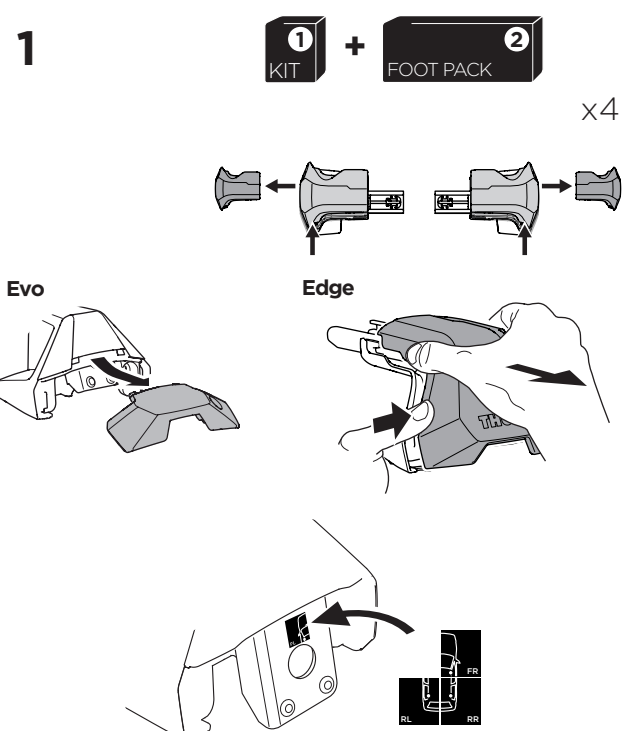

1

Kit 145399

RENAULT Twingo, 5-dr Hatchback, 14-

ISO 11154-E

Bring your life
thule.com

THULE WingBar Evo	THULE WingBar Edge	THULE WingBar	THULE SquareBar Evo	Evo X (scale)	Edge X (scale)
RENAULT Twingo, 5-dr Hatchback, 14-				33	M

THULE ProBar Evo	THULE SlideBar Evo	X (mm/inch)		
RENAULT Twingo, 5-dr Hatchback, 14-		981 mm / 38 5/8"		

THULE WingBar Evo	THULE WingBar Edge	THULE WingBar	THULE SquareBar Evo	Evo Y (scale)	Edge Y (scale)
RENAULT Twingo, 5-dr Hatchback, 14-				28	E

THULE ProBar Evo	THULE SlideBar Evo	Y (mm/inch)		
RENAULT Twingo, 5-dr Hatchback, 14-		931 mm / 36 5/8"		

	W (mm/inch)	Z (mm/inch)
RENAULT Twingo, 5-dr Hatchback, 14-	685 mm / 27"	250 mm / 9 7/8"