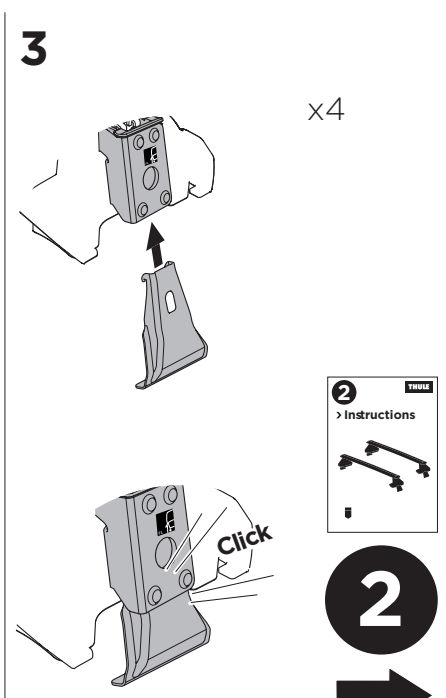

1

Kit 145399

RENAULT Twingo, 5-dr Hatchback, 14-

ISO 11154-E

Bring your life
thule.com

THULE WingBar Evo	THULE WingBar Edge	THULE WingBar	THULE SquareBar Evo	Evo X (scale)	Edge X (scale)
RENAULT Twingo, 5-dr Hatchback, 14-				33	M

THULE ProBar Evo	THULE SlideBar Evo	X (mm/inch)		
RENAULT Twingo, 5-dr Hatchback, 14-		981 mm / 38 5/8"		

THULE WingBar Evo	THULE WingBar Edge	THULE WingBar	THULE SquareBar Evo	Evo Y (scale)	Edge Y (scale)
RENAULT Twingo, 5-dr Hatchback, 14-				28	E

THULE ProBar Evo	THULE SlideBar Evo	Y (mm/inch)		
RENAULT Twingo, 5-dr Hatchback, 14-		931 mm / 36 5/8"		

	W (mm/inch)	Z (mm/inch)
RENAULT Twingo, 5-dr Hatchback, 14-	685 mm / 27"	250 mm / 9 7/8"