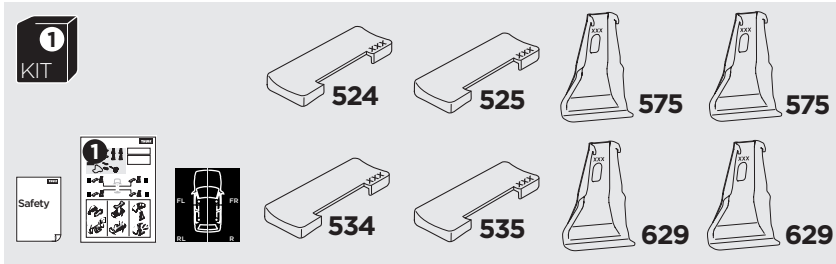

1

Kit 145399

RENAULT Twingo, 5-dr Hatchback, 14-

ISO 11154-E

Bring your life
thule.com

THULE WingBar Evo	THULE WingBar Edge	THULE WingBar	THULE SquareBar Evo	Evo X (scale)	Edge X (scale)
RENAULT Twingo, 5-dr Hatchback, 14-				33	M

THULE ProBar Evo	THULE SlideBar Evo	X (mm/inch)		
RENAULT Twingo, 5-dr Hatchback, 14-		981 mm / 38 5/8"		

THULE WingBar Evo	THULE WingBar Edge	THULE WingBar	THULE SquareBar Evo	Evo Y (scale)	Edge Y (scale)
RENAULT Twingo, 5-dr Hatchback, 14-				28	E

THULE ProBar Evo	THULE SlideBar Evo	Y (mm/inch)		
RENAULT Twingo, 5-dr Hatchback, 14-		931 mm / 36 5/8"		

	W (mm/inch)	Z (mm/inch)
RENAULT Twingo, 5-dr Hatchback, 14-	685 mm / 27"	250 mm / 9 7/8"