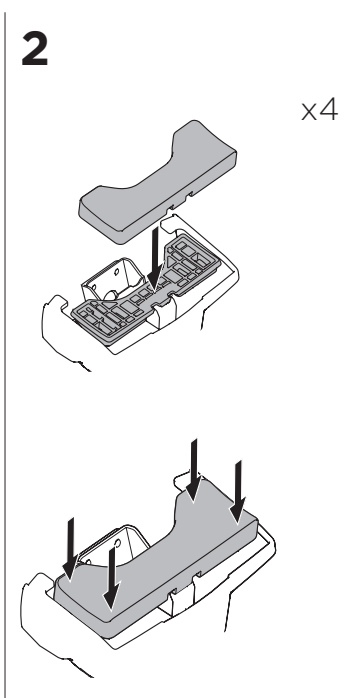

1

Kit 145399

RENAULT Twingo, 5-dr Hatchback, 14-

ISO 11154-E

Bring your life
thule.com

THULE WingBar Evo	THULE WingBar Edge	THULE WingBar	THULE SquareBar Evo	Evo X (scale)	Edge X (scale)
RENAULT Twingo, 5-dr Hatchback, 14-				33	M

THULE ProBar Evo	THULE SlideBar Evo	X (mm/inch)		
RENAULT Twingo, 5-dr Hatchback, 14-		981 mm / 38 5/8"		

THULE WingBar Evo	THULE WingBar Edge	THULE WingBar	THULE SquareBar Evo	Evo Y (scale)	Edge Y (scale)
RENAULT Twingo, 5-dr Hatchback, 14-				28	E

THULE ProBar Evo	THULE SlideBar Evo	Y (mm/inch)		
RENAULT Twingo, 5-dr Hatchback, 14-		931 mm / 36 5/8"		

	W (mm/inch)	Z (mm/inch)
RENAULT Twingo, 5-dr Hatchback, 14-	685 mm / 27"	250 mm / 9 7/8"