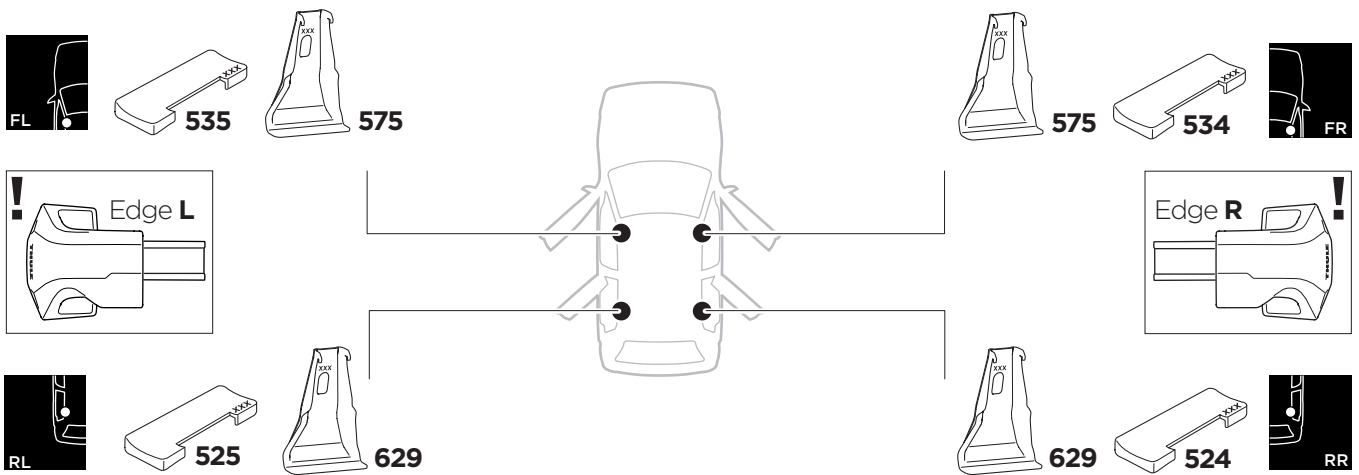

1

Kit 145399

RENAULT Twingo, 5-dr Hatchback, 14-

ISO 11154-E

Bring your life
thule.com

THULE WingBar Evo	THULE WingBar Edge	THULE WingBar	THULE SquareBar Evo	Evo X (scale)	Edge X (scale)
RENAULT Twingo, 5-dr Hatchback, 14-				33	M

THULE ProBar Evo	THULE SlideBar Evo	X (mm/inch)		
RENAULT Twingo, 5-dr Hatchback, 14-		981 mm / 38 5/8"		

THULE WingBar Evo	THULE WingBar Edge	THULE WingBar	THULE SquareBar Evo	Evo Y (scale)	Edge Y (scale)
RENAULT Twingo, 5-dr Hatchback, 14-				28	E

THULE ProBar Evo	THULE SlideBar Evo	Y (mm/inch)		
RENAULT Twingo, 5-dr Hatchback, 14-		931 mm / 36 5/8"		

	W (mm/inch)	Z (mm/inch)
RENAULT Twingo, 5-dr Hatchback, 14-	685 mm / 27"	250 mm / 9 7/8"