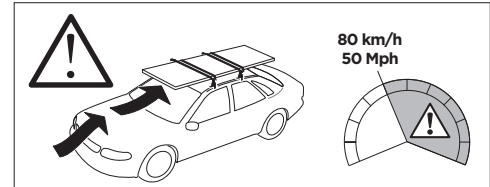

1

Kit 145399

RENAULT Twingo, 5-dr Hatchback, 14-

ISO 11154-E

Bring your life
thule.com

THULE WingBar Evo	THULE WingBar Edge	THULE WingBar	THULE SquareBar Evo	Evo X (scale)	Edge X (scale)
RENAULT Twingo, 5-dr Hatchback, 14-				33	M