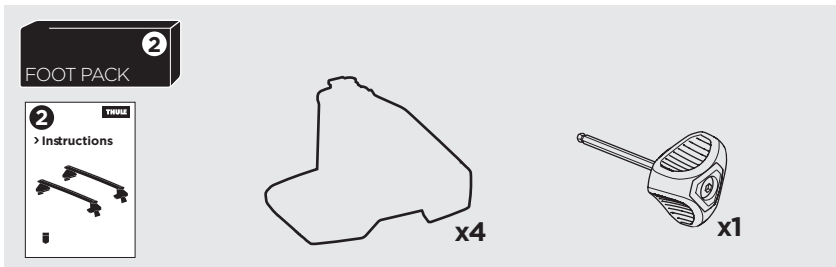

1

Kit 145399

RENAULT Twingo, 5-dr Hatchback, 14-

ISO 11154-E

Bring your life
thule.com

THULE WingBar Evo	THULE WingBar Edge	THULE WingBar	THULE SquareBar Evo	Evo X (scale)	Edge X (scale)
RENAULT Twingo, 5-dr Hatchback, 14-				33	M

THULE ProBar Evo	THULE SlideBar Evo	X (mm/inch)		
RENAULT Twingo, 5-dr Hatchback, 14-		981 mm / 38 5/8"		

THULE WingBar Evo	THULE WingBar Edge	THULE WingBar	THULE SquareBar Evo	Evo Y (scale)	Edge Y (scale)
RENAULT Twingo, 5-dr Hatchback, 14-				28	E

THULE ProBar Evo	THULE SlideBar Evo	Y (mm/inch)		
RENAULT Twingo, 5-dr Hatchback, 14-		931 mm / 36 5/8"		

	W (mm/inch)	Z (mm/inch)
RENAULT Twingo, 5-dr Hatchback, 14-	685 mm / 27"	250 mm / 9 7/8"