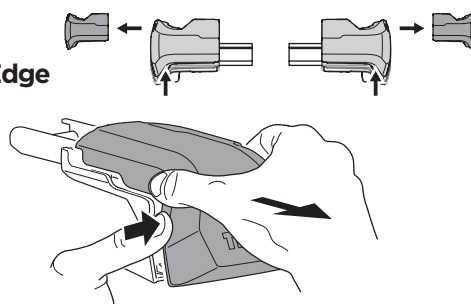

## Kit 186020

MERCEDES GLC, 5-dr SUV, 15-

ISO 11154-E

This kit is only for vehicles with flush railing.

1

Evo

Edge

2