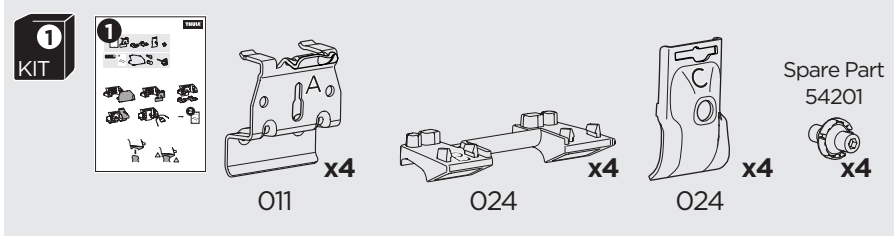

## Kit 186020

MERCEDES GLC, 5-dr SUV, 15-

ISO 11154-E

This kit is only for vehicles with flush railing.

1

Evo

Edge

2