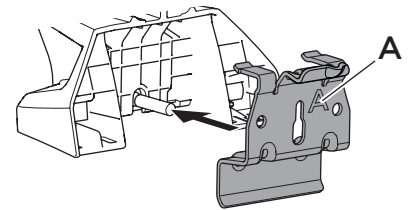

## Kit 186020

MERCEDES GLC, 5-dr SUV, 15-

ISO 11154-E

This kit is only for vehicles with flush railing.

1

Evo

Edge

2