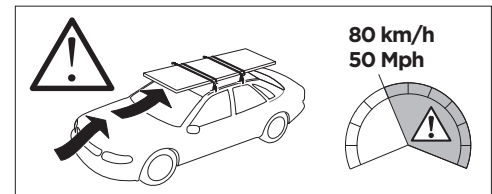

## Kit 186020

MERCEDES GLC, 5-dr SUV, 15-

ISO 11154-E

This kit is only for vehicles with flush railing.

1

Evo

Edge

2