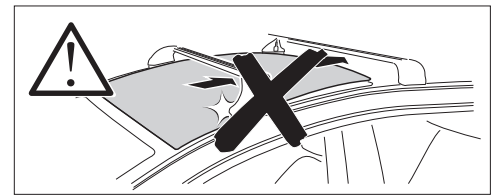

This kit is only for vehicles with flush railing.

1 KIT

Safety

O80 x4   163 x4   O61 x4   Spare Part 54201 x4

Max: 75 kg / 165 lbs

Max 130 km/h / 80 Mph

2 FOOT PACK

Instructions

4 Nm x1

80 km/h / 50 Mph