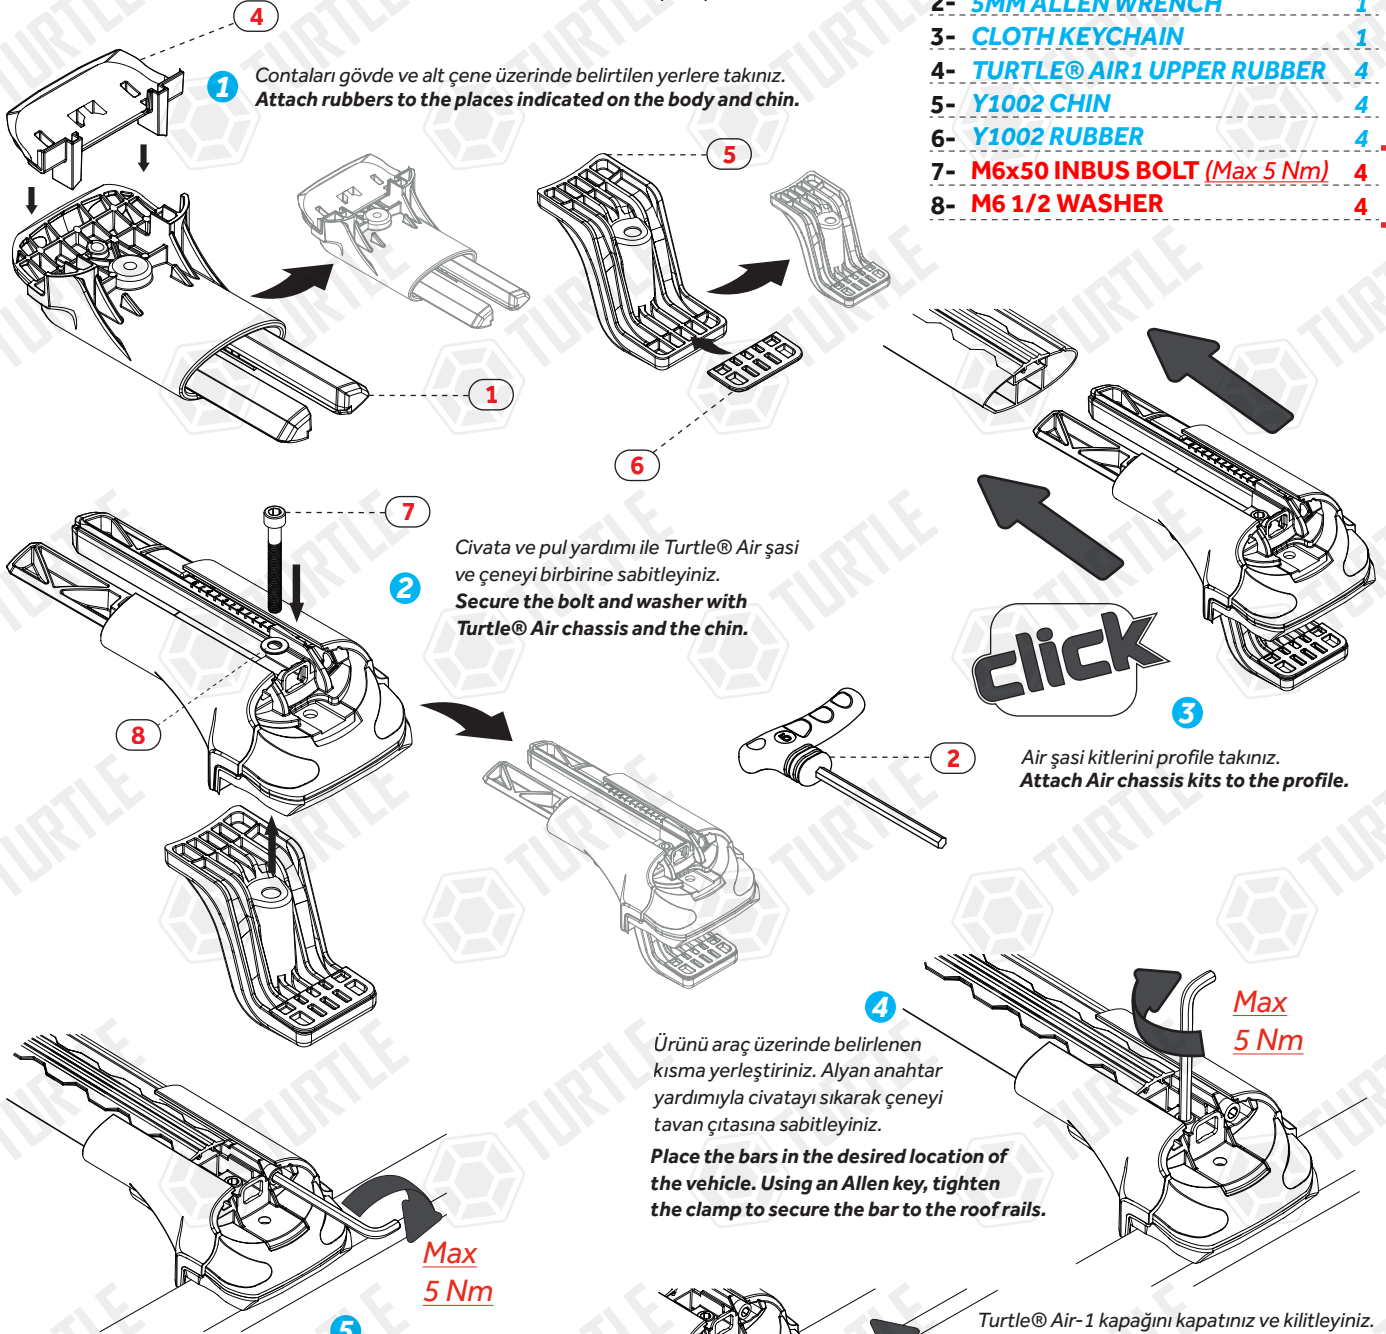

FIRST TIME INSTALLATION

* REMOVE PARTS FROM INSIDE THE PACKAGE AND CHECK THEM ALL

* CONTACT YOUR DEALER IF ANY PART IS MISSING OR DAMAGED

* USE THE EQUIPMENT SPECIFIED FOR INSTALLATION

ASSEMBLY INSTRUCTIONS (ROOF RACK)

Product Code: MC01002

COMPATIBLE VEHICLES

NSS NVR (D23) PICKUP 15+
DAC DSTR (SUV) 18+

PACKAGE INCLUDED

1- TURTLE® AIR1 CHASSIS	4
2- 5MM ALLEN WRENCH	1
3- CLOTH KEYCHAIN	1
4- TURTLE® AIR1 UPPER RUBBER	4
5- Y1002 CHIN	4
6- Y1002 RUBBER	4
7- M6x50 INBUS BOLT (Max 5 Nm)	4
8- M6 1/2 WASHER	4

ZIPLOCK BAG

Profilleri ortaldıktan sonra yatay sabitleme civatalarını sıkınız.
After centering the profiles, tighten the horizontal fixing bolts.