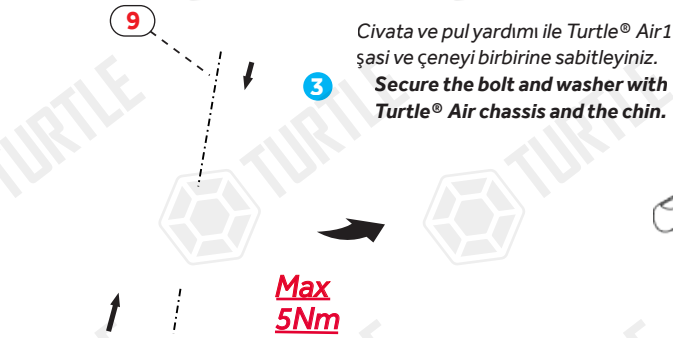

Product Code: MC01006

COMPATIBLE VEHICLES

CTRN C4 GPCSSO MPV 14-

PACKAGE INCLUDED

1- TURTLE AIR1 CHASSIS	4
2- NO 5. ALLEN WRENCH	1
3- CLOTH KEYCHAIN	1
4- TURTLE AIR1 UPPER RUBBER	4
5- Y1006 CHIN	4
6- C01006 SPONGE TAPE	4
7- M6 SPEED NUT	4
8- M6x30 INBUS BOLT	4
9- M6 1/2 WASHER	4

ZIP LOCK BAG

M6 Klipsi ve C01006 sünger bandı çene üzerinde gösterilen yerlere takınız.

M6 Speednut and C01006 sponge tape Attach it to the places indicated on the chin.

Air şasi kitlerini profile takınız.
Attach Air chassis kits to the profile.