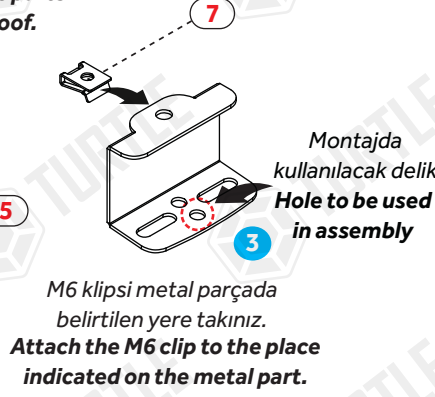

FIRST TIME INSTALLATION

- * REMOVE PARTS FROM INSIDE THE PACKAGE AND CHECK THEM ALL
- * CONTACT YOUR DEALER IF ANY PART IS MISSING OR DAMAGED
- * USE THE EQUIPMENT SPECIFIED FOR INSTALLATION

ASSEMBLY INSTRUCTIONS (ROOF RACK)

Product Code: MC03001

COMPATIBLE VEHICLES

BASIC KIT

PACKAGE INCLUDED

1-	TURTLE AIR 3 CHASSIS	4
2-	5 MM ALLEN KEY	1
3-	CLOTH KEYCHAIN	1
4-	C1	4
5-	3001 SPONGE BAND	4
6-	6 MM ALLEN WRENCH	1
7-	M6 SPEEDNUT	4
8-	M6x30 INBUS BOLT	4
9-	D6 1/2 WASHER	4
10-	M6x20 INBUS BOLT	4
11-	M8x25 INBUS BOLT	4
12-	D6 WASHER	4
13-	D8 WASHER	4

- * Kullanım amacı: Aracın bagajı yeterli olmadığı durumlarda araç tavanında yük ve eşya taşımak.
- * Purpose of usage: Carrying cargo and goods on the vehicle's roof when the vehicle's trunk is not sufficient.