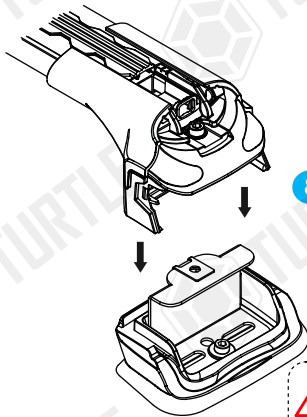

Product Code: MC03001

COMPATIBLE VEHICLES

BASIC KIT

PACKAGE INCLUDED

1-	TURTLE AIR 3 CHASSIS	4
2-	5 MM ALLEN KEY	1
3-	CLOTH KEYCHAIN	1
4-	C1	4
5-	3001 SPONGE BAND	4
6-	6 MM ALLEN WRENCH	1
7-	M6 SPEEDNUT	4
8-	M6x30 INBUS BOLT	4
9-	D6 1/2 WASHER	4
10-	M6x20 INBUS BOLT	4
11-	M8x25 INBUS BOLT	4
12-	D6 WASHER	4
13-	D8 WASHER	4

- * Kullanım amacı: Aracın bagajı yeterli olmadığı durumlarda araç tavanında yük ve eşya taşımak.
- * Purpose of usage: Carrying cargo and goods on the vehicle's roof when the vehicle's trunk is not sufficient.