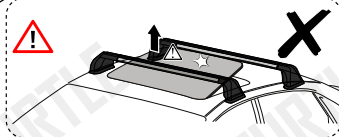

FIRST TIME INSTALLATION

- * REMOVE PARTS FROM INSIDE THE PACKAGE AND CHECK THEM ALL
- * CONTACT YOUR DEALER IF ANY PART IS MISSING OR DAMAGED
- * USE THE EQUIPMENT SPECIFIED FOR INSTALLATION

ASSEMBLY INSTRUCTIONS (ROOF RACK)

- * Kullanım amacı: Aracın bagajı yeterli olmadığı durumlarda araç tavanında yük ve eşya taşımak.
- * Purpose of usage: Carrying cargo and goods on the vehicle's roof when the vehicle's trunk is not sufficient.