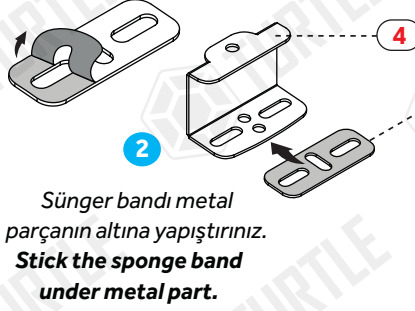

Product Code: MC03001

COMPATIBLE VEHICLES

BASIC KIT

PACKAGE INCLUDED

1-	TURTLE AIR 3 CHASSIS	4
2-	5 MM ALLEN KEY	1
3-	CLOTH KEYCHAIN	1
4-	C1	4
5-	3001 SPONGE BAND	4
6-	6 MM ALLEN WRENCH	1
7-	M6 SPEEDNUT	4
8-	M6x30 INBUS BOLT	4
9-	D6 1/2 WASHER	4
10-	M6x20 INBUS BOLT	4
11-	M8x25 INBUS BOLT	4
12-	D6 WASHER	4
13-	D8 WASHER	4

- * Kullanım amacı: Aracın bagajı yeterli olmadığı durumlarda araç tavanında yük ve eşya taşımak.
- * Purpose of usage: Carrying cargo and goods on the vehicle's roof when the vehicle's trunk is not sufficient.