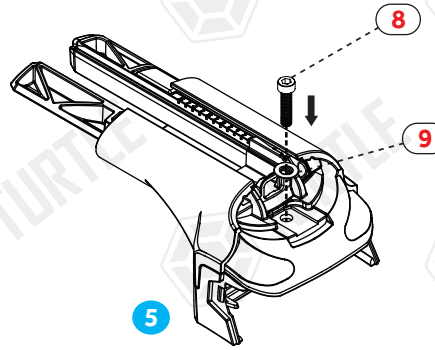

Product Code: MC03001

COMPATIBLE VEHICLES

BASIC KIT

PACKAGE INCLUDED

1-	TURTLE AIR 3 CHASSIS	4
2-	5 MM ALLEN KEY	1
3-	CLOTH KEYCHAIN	1
4-	C1	4
5-	3001 SPONGE BAND	4
6-	6 MM ALLEN WRENCH	1
7-	M6 SPEEDNUT	4
8-	M6x30 INBUS BOLT	4
9-	D6 1/2 WASHER	4
10-	M6x20 INBUS BOLT	4
11-	M8x25 INBUS BOLT	4
12-	D6 WASHER	4
13-	D8 WASHER	4

- * Kullanım amacı: Aracın bagajı yeterli olmadığı durumlarda araç tavanında yük ve eşya taşımak.
- * Purpose of usage: Carrying cargo and goods on the vehicle's roof when the vehicle's trunk is not sufficient.