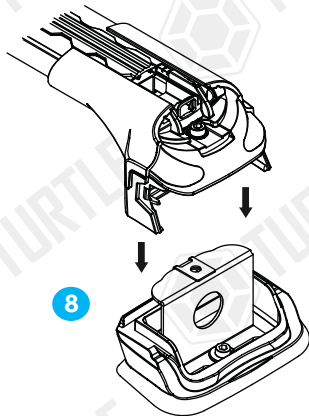

Product Code: MC03013 (Turtle Air3 Kit)

COMPATIBLE VEHICLES

BASIC KIT

PACKAGE INCLUDED

1-	TURTLE AIR 3 CHASSIS	4
2-	5 MM ALLEN KEY	1
3-	CLOTH KEYCHAIN	1
4-	C6	4
5-	3013 SPONGE BAND	4
6-	M6 SPEEDNUT (KLİPS)	4
7-	M6x30 INBUS BOLT (CIVATA)	4
8-	D6 1/2 WASHER (PUL)	4
9-	M6x20 INBUS BOLT (CIVATA)	4
10-	D6 WASHER (PUL)	4