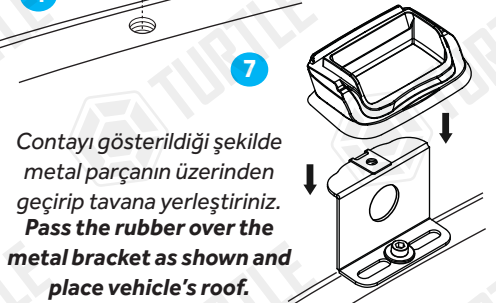

Product Code: MC03013 (Turtle Air3 Kit)

COMPATIBLE VEHICLES

BASIC KIT

PACKAGE INCLUDED

1-	TURTLE AIR 3 CHASSIS	4
2-	5 MM ALLEN KEY	1
3-	CLOTH KEYCHAIN	1
4-	C6	4
5-	3013 SPONGE BAND	4
6-	M6 SPEEDNUT (KLİPS)	4
7-	M6x30 INBUS BOLT (CIVATA)	4
8-	D6 1/2 WASHER (PUL)	4
9-	M6x20 INBUS BOLT (CIVATA)	4
10-	D6 WASHER (PUL)	4