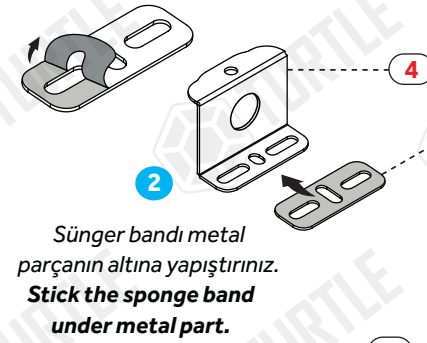

Product Code: MC03013 (Turtle Air3 Kit)

COMPATIBLE VEHICLES

BASIC KIT

PACKAGE INCLUDED

1-	TURTLE AIR 3 CHASSIS	4
2-	5 MM ALLEN KEY	1
3-	CLOTH KEYCHAIN	1
4-	C6	4
5-	3013 SPONGE BAND	4
6-	M6 SPEEDNUT (KLİPS)	4
7-	M6x30 INBUS BOLT (CIVATA)	4
8-	D6 1/2 WASHER (PUL)	4
9-	M6x20 INBUS BOLT (CIVATA)	4
10-	D6 WASHER (PUL)	4