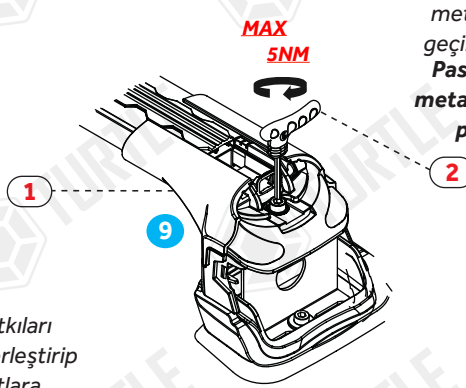

FIRST TIME INSTALLATION

- * REMOVE PARTS FROM INSIDE THE PACKAGE AND CHECK THEM ALL
- * CONTACT YOUR DEALER IF ANY PART IS MISSING OR DAMAGED
- * USE THE EQUIPMENT SPECIFIED FOR INSTALLATION

ASSEMBLY INSTRUCTIONS (ROOF RACK)

Product Code: MC03013 (Turtle Air3 Kit)

COMPATIBLE VEHICLES

BASIC KIT

PACKAGE INCLUDED

1-	TURTLE AIR 3 CHASSIS	4
2-	5 MM ALLEN KEY	1
3-	CLOTH KEYCHAIN	1
4-	C6	4
5-	3013 SPONGE BAND	4
6-	M6 SPEEDNUT (KLİPS)	4
7-	M6x30 INBUS BOLT (CIVATA)	4
8-	D6 1/2 WASHER (PUL)	4
9-	M6x20 INBUS BOLT (CIVATA)	4
10-	D6 WASHER (PUL)	4

80 km/h
50 Mph

* Kullanım amacı; Aracın bagajı yeterli olmadığı durumlarda araç tavanında yük ve eşya taşımak.

* Purpose of usage; Carrying cargo and goods on the vehicle's roof when the vehicle's trunk is not sufficient.