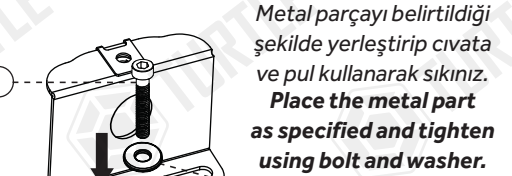

Product Code: MC03013 (Turtle Air3 Kit)

COMPATIBLE VEHICLES

BASIC KIT

PACKAGE INCLUDED

1-	TURTLE AIR 3 CHASSIS	4
2-	5 MM ALLEN KEY	1
3-	CLOTH KEYCHAIN	1
4-	C6	4
5-	3013 SPONGE BAND	4
6-	M6 SPEEDNUT (KLİPS)	4
7-	M6x30 INBUS BOLT (CIVATA)	4
8-	D6 1/2 WASHER (PUL)	4
9-	M6x20 INBUS BOLT (CIVATA)	4
10-	D6 WASHER (PUL)	4