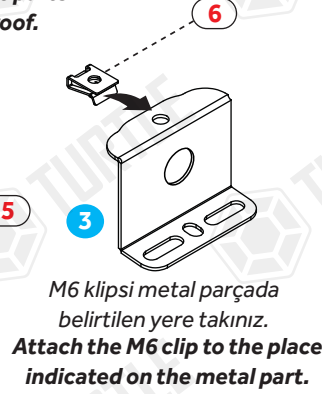

Product Code: MC03013 (Turtle Air3 Kit)

COMPATIBLE VEHICLES

BASIC KIT

PACKAGE INCLUDED

1-	TURTLE AIR 3 CHASSIS	4
2-	5 MM ALLEN KEY	1
3-	CLOTH KEYCHAIN	1
4-	C6	4
5-	3013 SPONGE BAND	4
6-	M6 SPEEDNUT (KLİPS)	4
7-	M6x30 INBUS BOLT (CIVATA)	4
8-	D6 1/2 WASHER (PUL)	4
9-	M6x20 INBUS BOLT (CIVATA)	4
10-	D6 WASHER (PUL)	4