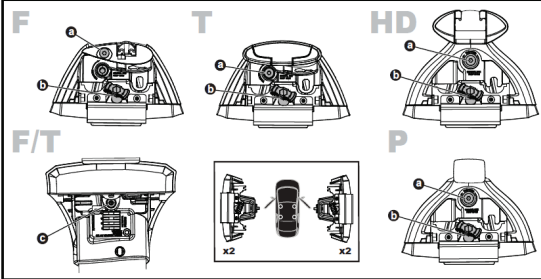

16

2 Nm
(18 lb-in)