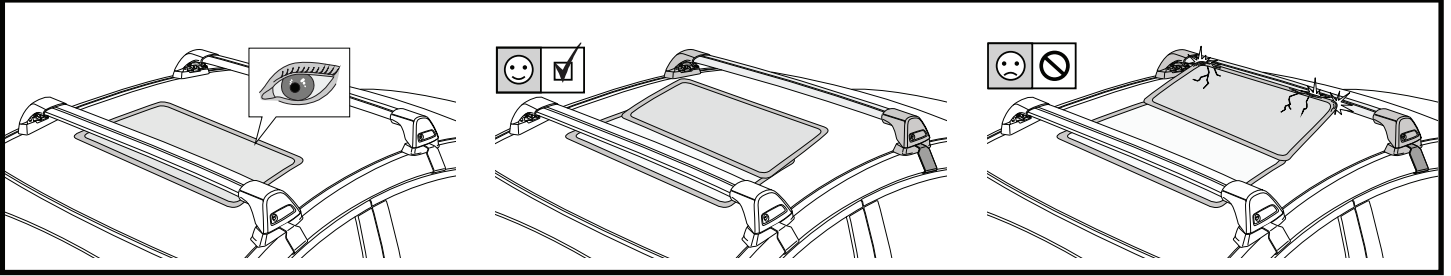

1

F

T

HD

P

x4

2

HD/P

F/T

x10

A

x4

3

FR = 11-04-240

FL = 11-04-240

RR = 11-04-240

RL = 11-04-240

4

FR **RR**

FL **RL**