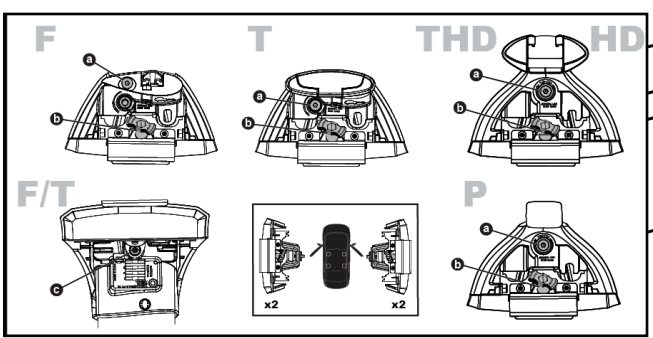

13

		1	2	A	B
Kia Sportage, 5dr SUV Oct 21+	AU, NZ	X = 855 mm (33 5/8")	X = 815 mm (32 1/8")	A = 10 mm (3/8")	B = 750 mm (29 1/2")
Kia Sportage, 5dr SUV 22+	EU	X = 855 mm (33 5/8")	X = 815 mm (32 1/8")	A = 10 mm (3/8")	B = 750 mm (29 1/2")

14

x4

15

2.5 Nm
(22 lb-in)

x4

16

2 Nm
(18 lb-in)

x4