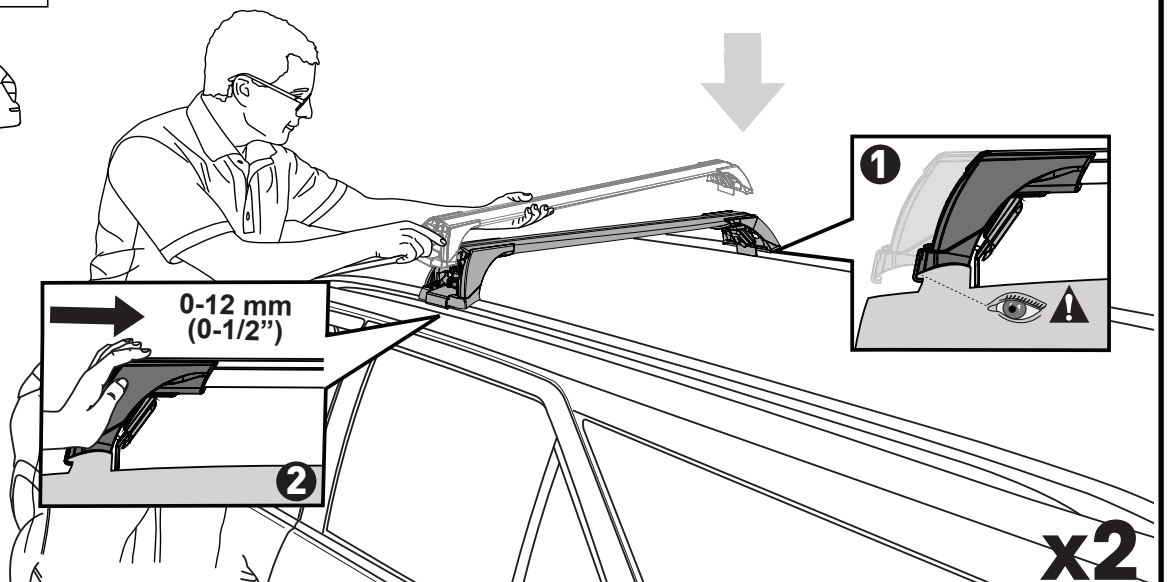

13

		1	2	A	B
Kia Sportage, 5dr SUV Oct 21+	AU, NZ	X = 855 mm (33 5/8")	X = 815 mm (32 1/8")	A = 10 mm (3/8")	B = 750 mm (29 1/2")
Kia Sportage, 5dr SUV 22+	EU	X = 855 mm (33 5/8")	X = 815 mm (32 1/8")	A = 10 mm (3/8")	B = 750 mm (29 1/2")