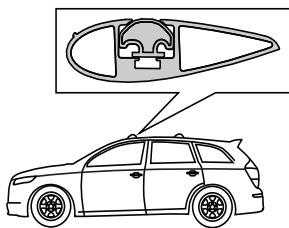

13

		1	2	A	B
Kia Sportage, 5dr SUV Oct 21+	AU, NZ	X = 855 mm (33 5/8")	X = 815 mm (32 1/8")	A = 10 mm (3/8")	B = 750 mm (29 1/2")
Kia Sportage, 5dr SUV 22+	EU	X = 855 mm (33 5/8")	X = 815 mm (32 1/8")	A = 10 mm (3/8")	B = 750 mm (29 1/2")