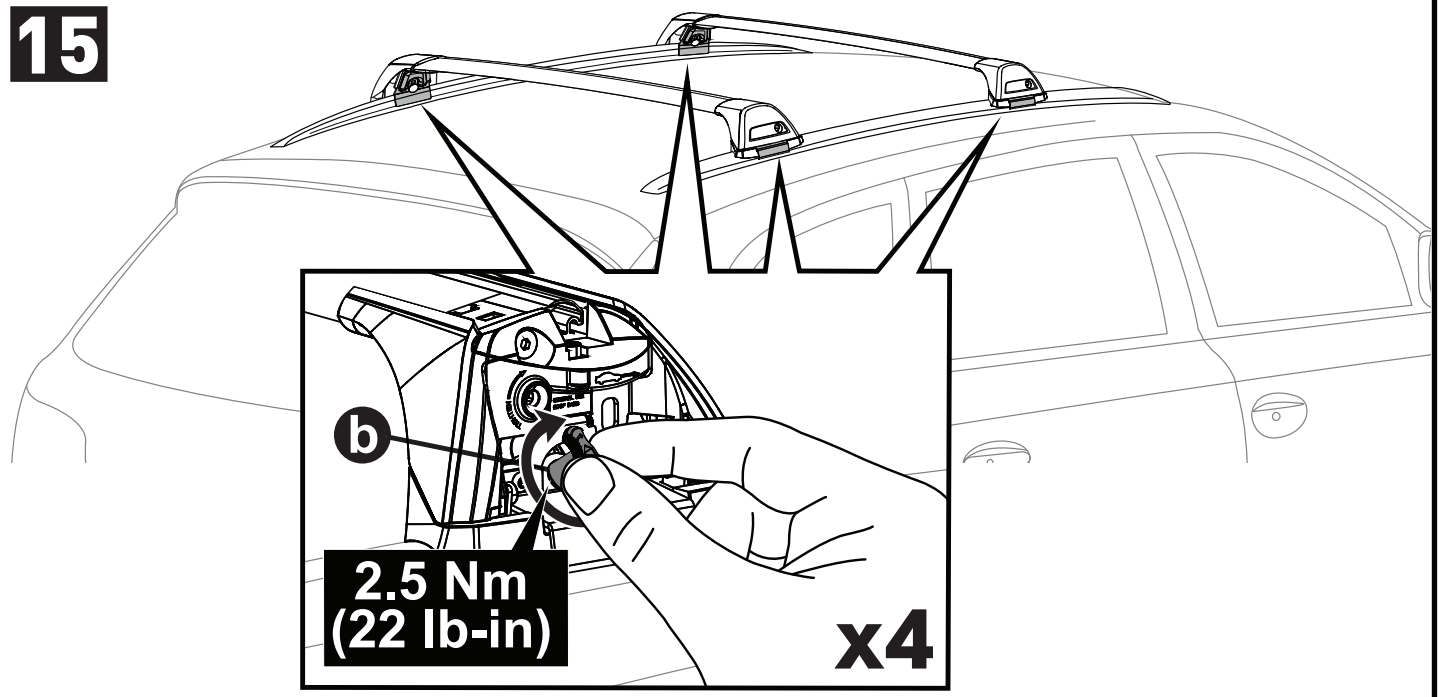

14

x4

15

2.5 Nm
(22 lb-in)

x4

16

2 Nm
(18 lb-in)

x4