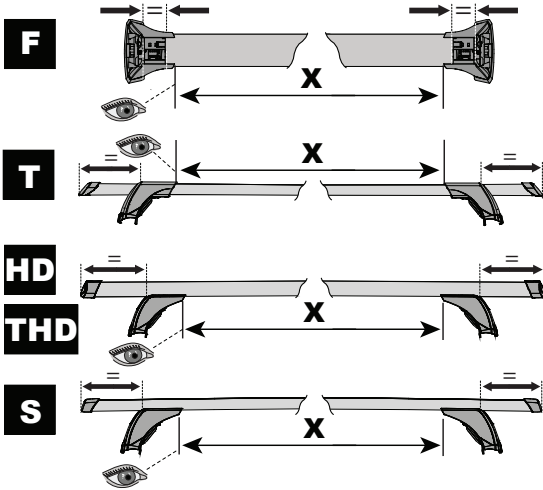

F **T** **THD** **HD**

F/T **P**

x10

x4

11

x4

12

x4

13

		1	2	A	B
Kia Sportage, 5dr SUV Oct 21+	AU, NZ	X = 855 mm (33 5/8")	X = 815 mm (32 1/8")	A = 10 mm (3/8")	B = 750 mm (29 1/2")
Kia Sportage, 5dr SUV 22+	EU	X = 855 mm (33 5/8")	X = 815 mm (32 1/8")	A = 10 mm (3/8")	B = 750 mm (29 1/2")

14

x4

15

2.5 Nm
(22 lb-in)

x4

16

2 Nm
(18 lb-in)

x4