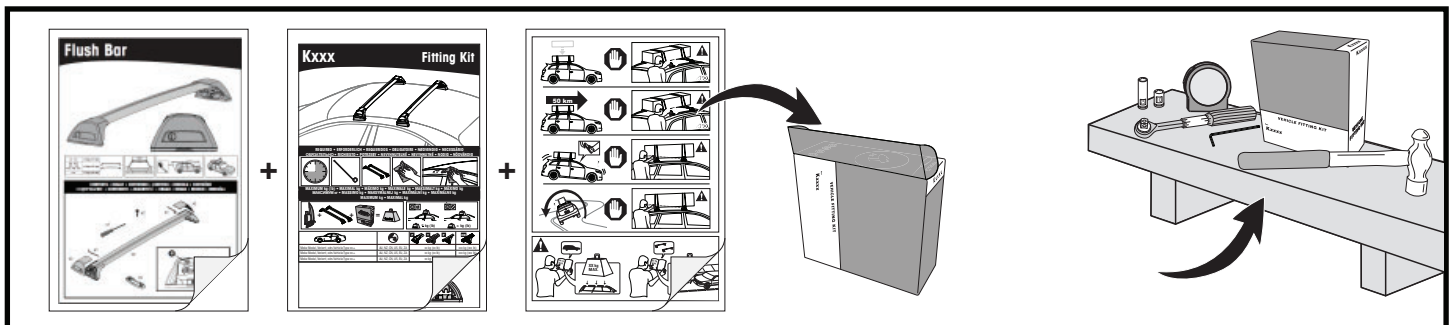

Yakima Australia Pty Ltd
17 Hinkler Court, Brendale
QLD 4500, Australia
1800 143 548
www.prorack.com.au
www.whispbar.com.au

Yakima Products, Inc.
4101 Kruse Way
Lake Oswego, OR. 97035 USA
888 925 4621
www.yakima.com

WORKS WITH:
YAKIMA
WHISPBAR
PRORACK