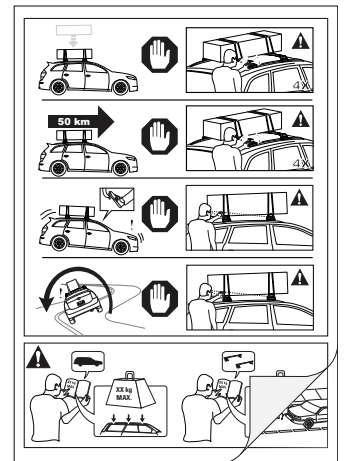

Yakima Australia Pty Ltd
17 Hinkler Court, Brendale
QLD 4500, Australia
1800 143 548
www.prorack.com.au
www.whispbar.com.au

Yakima Products, Inc.
4101 Kruse Way
Lake Oswego, OR. 97035 USA
888 925 4621
www.yakima.com

WORKS WITH:
YAKIMA
WHISPBAR
PRORACK