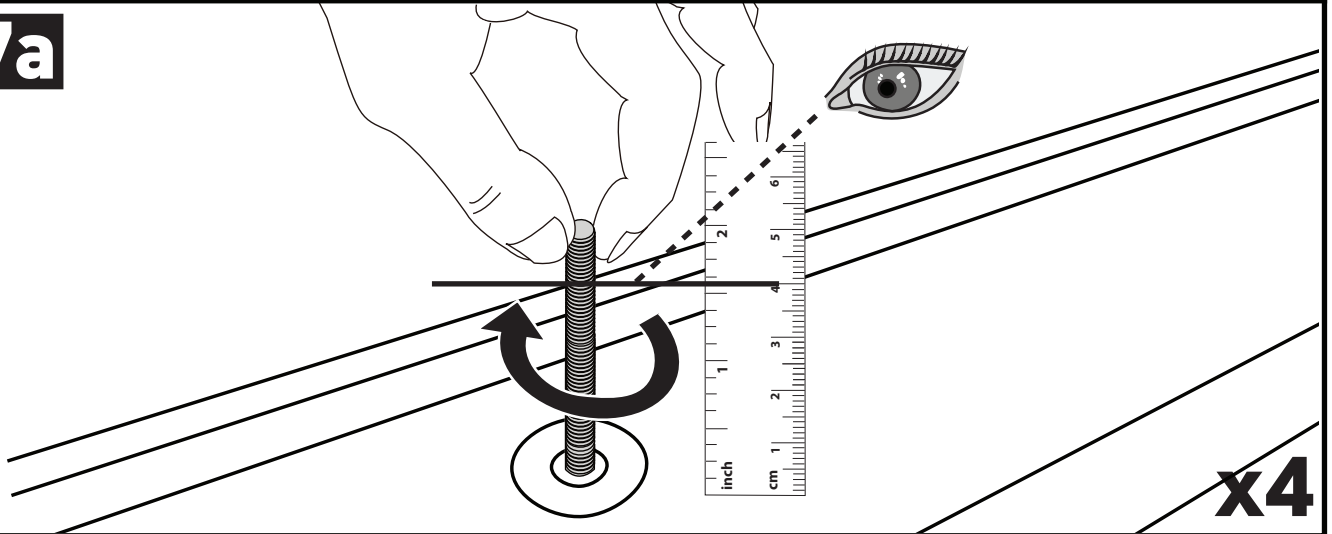

ATTENTION • ACHTUNG • ATENCIÓN • ATTENTION • OPPMERKSOMHET • ATENÇÃO • ВНИМАНИЕ • ATTENZIONE
UWAGA • UPOZORNĚNÍ • UPOZORNENIE • LET OP • UPPMÄRKSAMHET • OPMÆRKSOMHED • УВАГА • HUOMIO

FORD/VOLKSWAGEN ONLY • FORD/VOLKSWAGEN NUR • FORD/VOLKSWAGEN SOLAMENTE • FORD/VOLKSWAGEN SEULEMENT • FORD/
VOLKSWAGEN BARE • FORD/VOLKSWAGEN SOMENTE • FORD/VOLKSWAGEN ТОЛЬКО • SOLO FORD/VOLKSWAGEN • FORD/VOLKSWAGEN
TYLKO • FORD/VOLKSWAGEN POUZE • FORD/VOLKSWAGEN IBA • FORD/VOLKSWAGEN ALLEEN • FORD/VOLKSWAGEN BARA • KUN FORD/
VOLKSWAGEN • FORD/VOLKSWAGEN ТІЛЬКИ • VAIN FORD/VOLKSWAGEN

7a