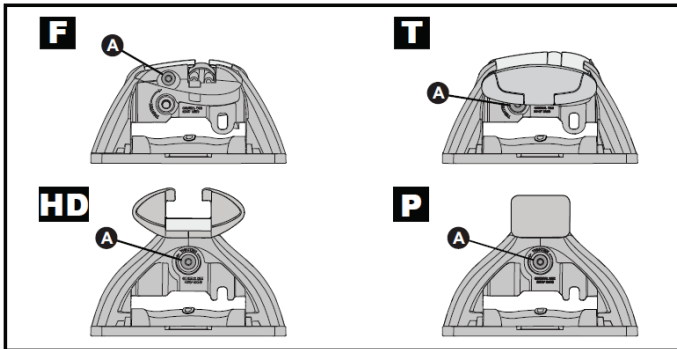

9

x4

10

2 Nm
(18 lb-in)

x4

11

x4