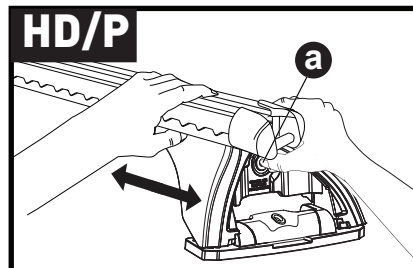

7a

7b

7c

7d

7e

8

		1	2	A	B
Ford Transit Connect, 5dr Van 02-14	EU	X = 794 mm (31 1/4")	X = 794 mm (31 1/4")	-	B = 990 mm (39")
Renault Kangoo, 5dr Van 08+	AU, EU, NZ	X = 905 mm (35 5/8")	X = 905 mm (35 5/8")	-	B = 1430 mm (56 1/4")
Renault Kangoo Express, 5dr Van 08+	ZA	X = 905 mm (35 5/8")	X = 905 mm (35 5/8")	-	B = 1430 mm (56 1/4")
Renault Kangoo Maxi, 5dr Van 08+	AU, EU, NZ, ZA	X = 905 mm (35 5/8")	X = 905 mm (35 5/8")	-	B = 1440 mm (56 3/4")
Volkswagen Caddy, 4dr Van 03-14	ZA	X = 818 mm (32 1/4")	X = 790 mm (31 1/8")	-	B = 100 mm (3 7/8")
Volkswagen Caddy, 4dr Van 04-14	AU, EU, NZ	X = 818 mm (32 1/4")	X = 790 mm (31 1/8")	-	B = 100 mm (3 7/8")
Volkswagen Caddy Maxi (2 Bar), 5dr Van 08-14	ZA	X = 818 mm (32 1/4")	X = 790 mm (31 1/8")	-	B = 100 mm (3 7/8")
Volkswagen Caddy Maxi (2 Bar), 5dr Van 08-Nov 15	AU, NZ	X = 818 mm (32 1/4")	X = 790 mm (31 1/8")	-	B = 100 mm (3 7/8")
Volkswagen Caddy Maxi (2 Bar), 5dr Van 10-15	EU	X = 818 mm (32 1/4")	X = 790 mm (31 1/8")	-	B = 100 mm (3 7/8")
Volkswagen Caddy Maxi (2 Bar), 5dr Van 15+	EU, ZA	X = 818 mm (32 1/4")	X = 790 mm (31 1/8")	-	B = 100 mm (3 7/8")
Volkswagen Caddy Maxi (2 Bar), 5dr Van Dec 15+	AU, NZ	X = 818 mm (32 1/4")	X = 790 mm (31 1/8")	-	B = 100 mm (3 7/8")
Volkswagen Caddy SWB (2 Bar), 4dr Van 15+	EU	X = 818 mm (32 1/4")	X = 790 mm (31 1/8")	A = 70 mm (2 3/4")	B = 835 mm (32 7/8")
Volkswagen Caddy SWB (2 Bar), 4dr Van Dec 15+	AU, NZ	X = 818 mm (32 1/4")	X = 790 mm (31 1/8")	A = 70 mm (2 3/4")	B = 835 mm (32 7/8")
Volkswagen Caddy SWB, 5dr Van 15+	EU	X = 818 mm (32 1/4")	X = 790 mm (31 1/8")	A = 100 mm (3 7/8")	B = 860 mm (33 7/8")
Volkswagen Caddy SWB, 5dr Van Dec 15+	AU, NZ	X = 818 mm (32 1/4")	X = 790 mm (31 1/8")	A = 100 mm (3 7/8")	B = 860 mm (33 7/8")
Volkswagen Caddy Trendline, 5dr Van 10-14	AU, ZA	X = 818 mm (32 1/4")	X = 790 mm (31 1/8")	A = 100 mm (3 7/8")	B = 860 mm (33 7/8")
Volkswagen Caddy Trendline (2 Bar), 4dr Van 15+	ZA	X = 818 mm (32 1/4")	X = 790 mm (31 1/8")	A = 70 mm (2 3/4")	B = 835 mm (32 7/8")
Volkswagen Caddy Trendline, 5dr Van 15+	ZA	X = 818 mm (32 1/4")	X = 790 mm (31 1/8")	A = 100 mm (3 7/8")	B = 860 mm (33 7/8")