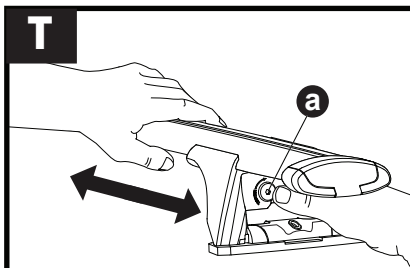

7a

7b

7c

7d

7e

8

		1	2	A	B
Ford Transit Connect, 5dr Van 02-14	EU	X = 794 mm (31 1/4")	X = 794 mm (31 1/4")	-	B = 990 mm (39")
Renault Kangoo, 5dr Van 08+	AU, EU, NZ	X = 905 mm (35 5/8")	X = 905 mm (35 5/8")	-	B = 1430 mm (56 1/4")
Renault Kangoo Express, 5dr Van 08+	ZA	X = 905 mm (35 5/8")	X = 905 mm (35 5/8")	-	B = 1430 mm (56 1/4")
Renault Kangoo Maxi, 5dr Van 08+	AU, EU, NZ, ZA	X = 905 mm (35 5/8")	X = 905 mm (35 5/8")	-	B = 1440 mm (56 3/4")
Volkswagen Caddy, 4dr Van 03-14	ZA	X = 818 mm (32 1/4")	X = 790 mm (31 1/8")	-	B = 100 mm (3 7/8")
Volkswagen Caddy, 4dr Van 04-14	AU, EU, NZ	X = 818 mm (32 1/4")	X = 790 mm (31 1/8")	-	B = 100 mm (3 7/8")
Volkswagen Caddy Maxi (2 Bar), 5dr Van 08-14	ZA	X = 818 mm (32 1/4")	X = 790 mm (31 1/8")	-	B = 100 mm (3 7/8")
Volkswagen Caddy Maxi (2 Bar), 5dr Van 08-Nov 15	AU, NZ	X = 818 mm (32 1/4")	X = 790 mm (31 1/8")	-	B = 100 mm (3 7/8")
Volkswagen Caddy Maxi (2 Bar), 5dr Van 10-15	EU	X = 818 mm (32 1/4")	X = 790 mm (31 1/8")	-	B = 100 mm (3 7/8")
Volkswagen Caddy Maxi (2 Bar), 5dr Van 15+	EU, ZA	X = 818 mm (32 1/4")	X = 790 mm (31 1/8")	-	B = 100 mm (3 7/8")
Volkswagen Caddy Maxi (2 Bar), 5dr Van Dec 15+	AU, NZ	X = 818 mm (32 1/4")	X = 790 mm (31 1/8")	-	B = 100 mm (3 7/8")
Volkswagen Caddy SWB (2 Bar), 4dr Van 15+	EU	X = 818 mm (32 1/4")	X = 790 mm (31 1/8")	A = 70 mm (2 3/4")	B = 835 mm (32 7/8")
Volkswagen Caddy SWB (2 Bar), 4dr Van Dec 15+	AU, NZ	X = 818 mm (32 1/4")	X = 790 mm (31 1/8")	A = 70 mm (2 3/4")	B = 835 mm (32 7/8")
Volkswagen Caddy SWB, 5dr Van 15+	EU	X = 818 mm (32 1/4")	X = 790 mm (31 1/8")	A = 100 mm (3 7/8")	B = 860 mm (33 7/8")
Volkswagen Caddy SWB, 5dr Van Dec 15+	AU, NZ	X = 818 mm (32 1/4")	X = 790 mm (31 1/8")	A = 100 mm (3 7/8")	B = 860 mm (33 7/8")
Volkswagen Caddy Trendline, 5dr Van 10-14	AU, ZA	X = 818 mm (32 1/4")	X = 790 mm (31 1/8")	A = 100 mm (3 7/8")	B = 860 mm (33 7/8")
Volkswagen Caddy Trendline (2 Bar), 4dr Van 15+	ZA	X = 818 mm (32 1/4")	X = 790 mm (31 1/8")	A = 70 mm (2 3/4")	B = 835 mm (32 7/8")
Volkswagen Caddy Trendline, 5dr Van 15+	ZA	X = 818 mm (32 1/4")	X = 790 mm (31 1/8")	A = 100 mm (3 7/8")	B = 860 mm (33 7/8")