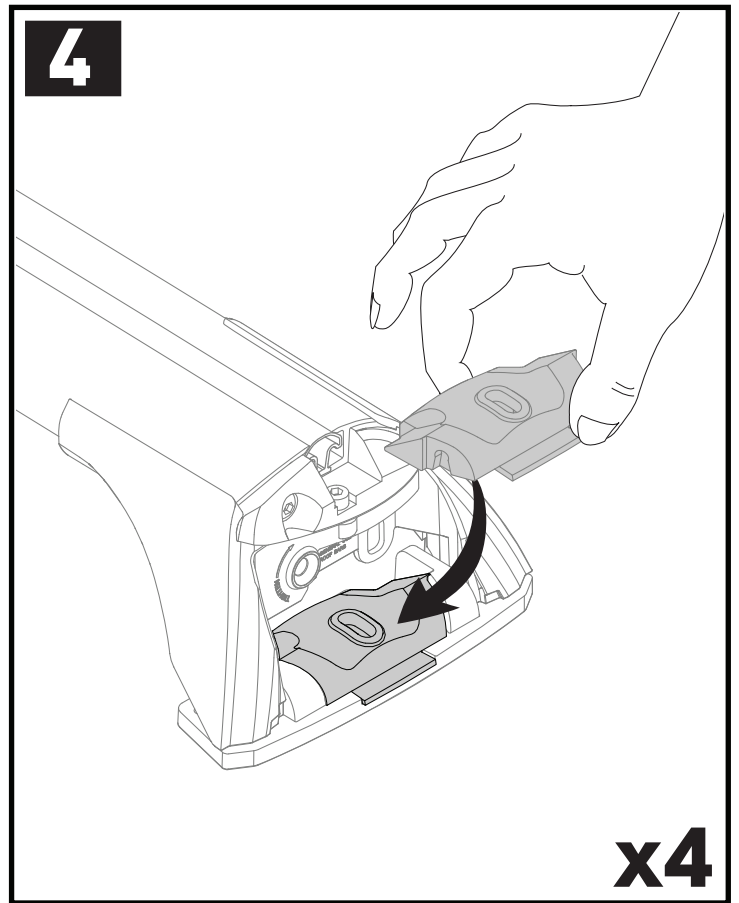

REMOVAL • ABMONTIEREN • DESMONTAJE • DÉPOSE • FJERNING • REMOÇÃO • УДАЛЕНИЕ • RIMOZIONE • USUNIĘCIE
ODSTRANĚNÍ • ODSTRÁNENIE • VERWIJDERING • AVMONTERING • FJERNELSE • ДЕМОНТАЖ • POISTAMINEN

KANGOO ONLY • KANGOO NUR • KANGOO SOLAMENTE • KANGOO SEULEMENT • KANGOO BARE • KANGOO SOMENTE • KANGOO ТОЛЬКО
• SOLO KANGOO • KANGOO TYLKO • KANGOO POUZE • KANGOO IBA • KANGOO ALLEEN • KANGOO BARA • KUN KANGOO • KANGOO
ТІЛЬКИ • VAIN KANGOO