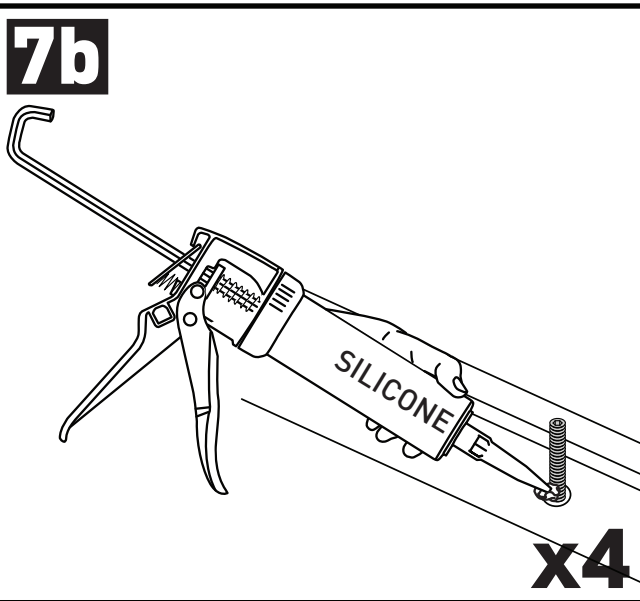

7a

7b

7c

7d

7e

8

		1	2	A	B
Ford Transit Connect, 5dr Van 02-14	EU	X = 794 mm (31 1/4")	X = 794 mm (31 1/4")	-	B = 990 mm (39")
Renault Kangoo, 5dr Van 08+	AU, EU, NZ	X = 905 mm (35 5/8")	X = 905 mm (35 5/8")	-	B = 1430 mm (56 1/4")
Renault Kangoo Express, 5dr Van 08+	ZA	X = 905 mm (35 5/8")	X = 905 mm (35 5/8")	-	B = 1430 mm (56 1/4")
Renault Kangoo Maxi, 5dr Van 08+	AU, EU, NZ, ZA	X = 905 mm (35 5/8")	X = 905 mm (35 5/8")	-	B = 1440 mm (56 3/4")
Volkswagen Caddy, 4dr Van 03-14	ZA	X = 818 mm (32 1/4")	X = 790 mm (31 1/8")	-	B = 100 mm (3 7/8")
Volkswagen Caddy, 4dr Van 04-14	AU, EU, NZ	X = 818 mm (32 1/4")	X = 790 mm (31 1/8")	-	B = 100 mm (3 7/8")
Volkswagen Caddy Maxi (2 Bar), 5dr Van 08-14	ZA	X = 818 mm (32 1/4")	X = 790 mm (31 1/8")	-	B = 100 mm (3 7/8")
Volkswagen Caddy Maxi (2 Bar), 5dr Van 08-Nov 15	AU, NZ	X = 818 mm (32 1/4")	X = 790 mm (31 1/8")	-	B = 100 mm (3 7/8")
Volkswagen Caddy Maxi (2 Bar), 5dr Van 10-15	EU	X = 818 mm (32 1/4")	X = 790 mm (31 1/8")	-	B = 100 mm (3 7/8")
Volkswagen Caddy Maxi (2 Bar), 5dr Van 15+	EU, ZA	X = 818 mm (32 1/4")	X = 790 mm (31 1/8")	-	B = 100 mm (3 7/8")
Volkswagen Caddy Maxi (2 Bar), 5dr Van Dec 15+	AU, NZ	X = 818 mm (32 1/4")	X = 790 mm (31 1/8")	-	B = 100 mm (3 7/8")
Volkswagen Caddy SWB (2 Bar), 4dr Van 15+	EU	X = 818 mm (32 1/4")	X = 790 mm (31 1/8")	A = 70 mm (2 3/4")	B = 835 mm (32 7/8")
Volkswagen Caddy SWB (2 Bar), 4dr Van Dec 15+	AU, NZ	X = 818 mm (32 1/4")	X = 790 mm (31 1/8")	A = 70 mm (2 3/4")	B = 835 mm (32 7/8")
Volkswagen Caddy SWB, 5dr Van 15+	EU	X = 818 mm (32 1/4")	X = 790 mm (31 1/8")	A = 100 mm (3 7/8")	B = 860 mm (33 7/8")
Volkswagen Caddy SWB, 5dr Van Dec 15+	AU, NZ	X = 818 mm (32 1/4")	X = 790 mm (31 1/8")	A = 100 mm (3 7/8")	B = 860 mm (33 7/8")
Volkswagen Caddy Trendline, 5dr Van 10-14	AU, ZA	X = 818 mm (32 1/4")	X = 790 mm (31 1/8")	A = 100 mm (3 7/8")	B = 860 mm (33 7/8")
Volkswagen Caddy Trendline (2 Bar), 4dr Van 15+	ZA	X = 818 mm (32 1/4")	X = 790 mm (31 1/8")	A = 70 mm (2 3/4")	B = 835 mm (32 7/8")
Volkswagen Caddy Trendline, 5dr Van 15+	ZA	X = 818 mm (32 1/4")	X = 790 mm (31 1/8")	A = 100 mm (3 7/8")	B = 860 mm (33 7/8")