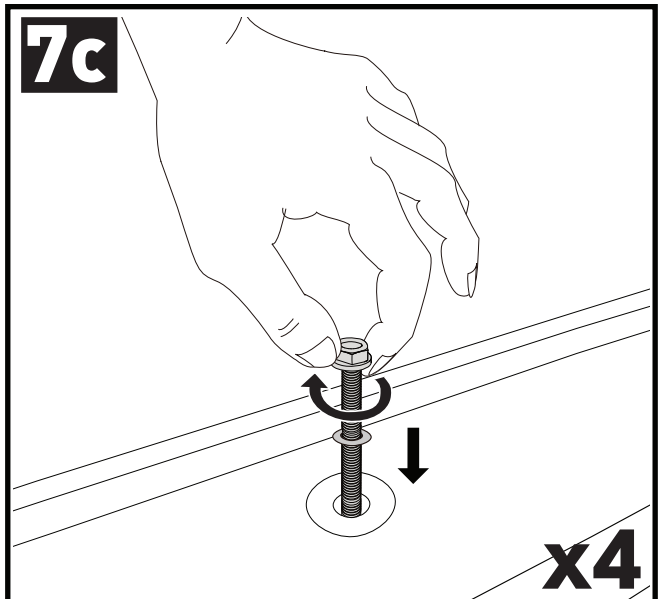

ATTENTION • ACHTUNG • ATENCIÓN • ATTENTION • OPPMERKSOMHET • ATENÇÃO • ВНИМАНИЕ • ATTENZIONE
UWAGA • UPOZORNĚNÍ • UPOZORNENIE • LET OP • UPPMÄRKSAMHET • OPMÆRKSOMHED • УВАГА • HUOMIO

FORD/VOLKSWAGEN ONLY • FORD/VOLKSWAGEN NUR • FORD/VOLKSWAGEN SOLAMENTE • FORD/VOLKSWAGEN SEULEMENT • FORD/
VOLKSWAGEN BARE • FORD/VOLKSWAGEN SOMENTE • FORD/VOLKSWAGEN ТОЛЬКО • SOLO FORD/VOLKSWAGEN • FORD/VOLKSWAGEN
TYLKO • FORD/VOLKSWAGEN POUZE • FORD/VOLKSWAGEN IBA • FORD/VOLKSWAGEN ALLEEN • FORD/VOLKSWAGEN BARA • KUN FORD/
VOLKSWAGEN • FORD/VOLKSWAGEN ТІЛЬКИ • VAIN FORD/VOLKSWAGEN

7a

7b

7c

7d

7e