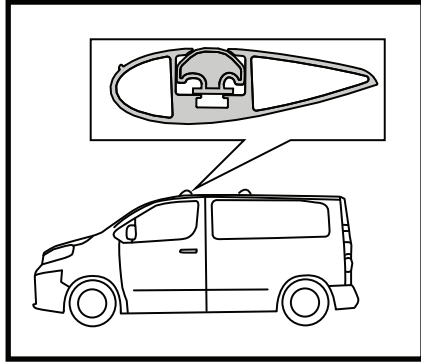

9

x4

10

2 Nm
(18 lb-in)

x4

11

x4