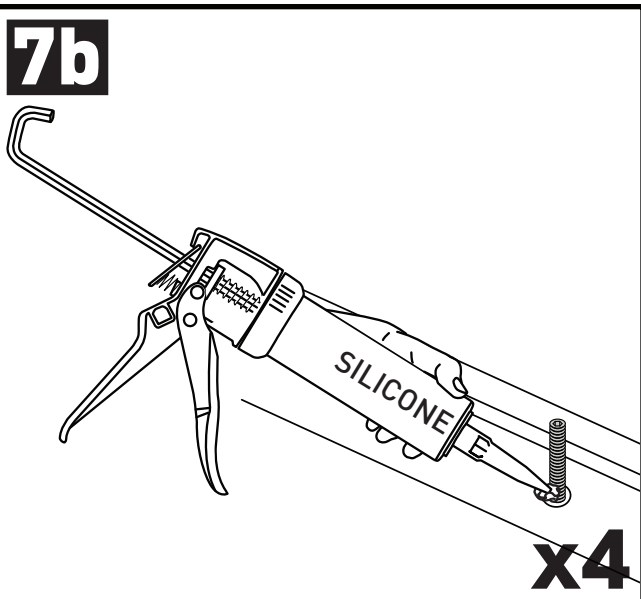

ATTENTION • ACHTUNG • ATENCIÓN • ATTENTION • OPPMERKSOMHET • ATENÇÃO • ВНИМАНИЕ • ATTENZIONE
UWAGA • UPOZORNĚNÍ • UPOZORNENIE • LET OP • UPPMÄRKSAMHET • OPMÆRKSOMHED • УВАГА • HUOMIO

FORD/VOLKSWAGEN ONLY • FORD/VOLKSWAGEN NUR • FORD/VOLKSWAGEN SOLAMENTE • FORD/VOLKSWAGEN SEULEMENT • FORD/
VOLKSWAGEN BARE • FORD/VOLKSWAGEN SOMENTE • FORD/VOLKSWAGEN ТОЛЬКО • SOLO FORD/VOLKSWAGEN • FORD/VOLKSWAGEN
TYLKO • FORD/VOLKSWAGEN POUZE • FORD/VOLKSWAGEN IBA • FORD/VOLKSWAGEN ALLEEN • FORD/VOLKSWAGEN BARA • KUN FORD/
VOLKSWAGEN • FORD/VOLKSWAGEN ТІЛЬКИ • VAIN FORD/VOLKSWAGEN

7a

7b

7c

7d

7e