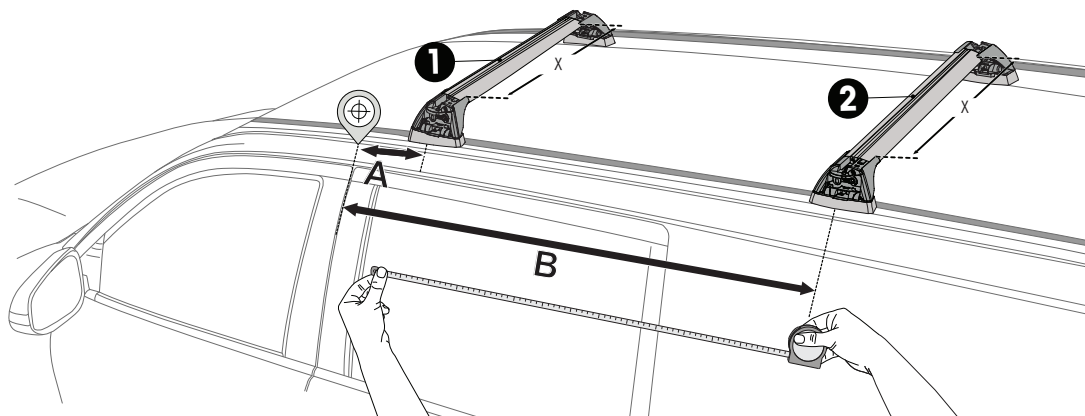

7a

7b

7c

7d

7e

8

		1	2	A	B
Ford Transit Connect, 5dr Van 02-14	EU	X = 794 mm (31 1/4")	X = 794 mm (31 1/4")	-	B = 990 mm (39")
Renault Kangoo, 5dr Van 08+	AU, EU, NZ	X = 905 mm (35 5/8")	X = 905 mm (35 5/8")	-	B = 1430 mm (56 1/4")
Renault Kangoo Express, 5dr Van 08+	ZA	X = 905 mm (35 5/8")	X = 905 mm (35 5/8")	-	B = 1430 mm (56 1/4")
Renault Kangoo Maxi, 5dr Van 08+	AU, EU, NZ, ZA	X = 905 mm (35 5/8")	X = 905 mm (35 5/8")	-	B = 1440 mm (56 3/4")
Volkswagen Caddy, 4dr Van 03-14	ZA	X = 818 mm (32 1/4")	X = 790 mm (31 1/8")	-	B = 100 mm (3 7/8")
Volkswagen Caddy, 4dr Van 04-14	AU, EU, NZ	X = 818 mm (32 1/4")	X = 790 mm (31 1/8")	-	B = 100 mm (3 7/8")
Volkswagen Caddy Maxi (2 Bar), 5dr Van 08-14	ZA	X = 818 mm (32 1/4")	X = 790 mm (31 1/8")	-	B = 100 mm (3 7/8")
Volkswagen Caddy Maxi (2 Bar), 5dr Van 08-Nov 15	AU, NZ	X = 818 mm (32 1/4")	X = 790 mm (31 1/8")	-	B = 100 mm (3 7/8")
Volkswagen Caddy Maxi (2 Bar), 5dr Van 10-15	EU	X = 818 mm (32 1/4")	X = 790 mm (31 1/8")	-	B = 100 mm (3 7/8")
Volkswagen Caddy Maxi (2 Bar), 5dr Van 15+	EU, ZA	X = 818 mm (32 1/4")	X = 790 mm (31 1/8")	-	B = 100 mm (3 7/8")
Volkswagen Caddy Maxi (2 Bar), 5dr Van Dec 15+	AU, NZ	X = 818 mm (32 1/4")	X = 790 mm (31 1/8")	-	B = 100 mm (3 7/8")
Volkswagen Caddy SWB (2 Bar), 4dr Van 15+	EU	X = 818 mm (32 1/4")	X = 790 mm (31 1/8")	A = 70 mm (2 3/4")	B = 835 mm (32 7/8")
Volkswagen Caddy SWB (2 Bar), 4dr Van Dec 15+	AU, NZ	X = 818 mm (32 1/4")	X = 790 mm (31 1/8")	A = 70 mm (2 3/4")	B = 835 mm (32 7/8")
Volkswagen Caddy SWB, 5dr Van 15+	EU	X = 818 mm (32 1/4")	X = 790 mm (31 1/8")	A = 100 mm (3 7/8")	B = 860 mm (33 7/8")
Volkswagen Caddy SWB, 5dr Van Dec 15+	AU, NZ	X = 818 mm (32 1/4")	X = 790 mm (31 1/8")	A = 100 mm (3 7/8")	B = 860 mm (33 7/8")
Volkswagen Caddy Trendline, 5dr Van 10-14	AU, ZA	X = 818 mm (32 1/4")	X = 790 mm (31 1/8")	A = 100 mm (3 7/8")	B = 860 mm (33 7/8")
Volkswagen Caddy Trendline (2 Bar), 4dr Van 15+	ZA	X = 818 mm (32 1/4")	X = 790 mm (31 1/8")	A = 70 mm (2 3/4")	B = 835 mm (32 7/8")
Volkswagen Caddy Trendline, 5dr Van 15+	ZA	X = 818 mm (32 1/4")	X = 790 mm (31 1/8")	A = 100 mm (3 7/8")	B = 860 mm (33 7/8")