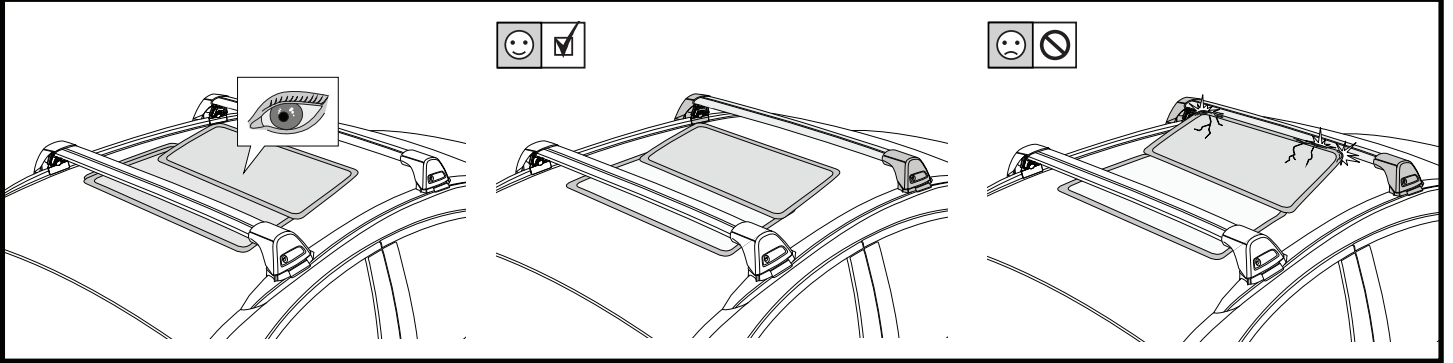

1

F

T

HD

P

x4

2

HD/P

F/T

F **T**

HD **P**

x4