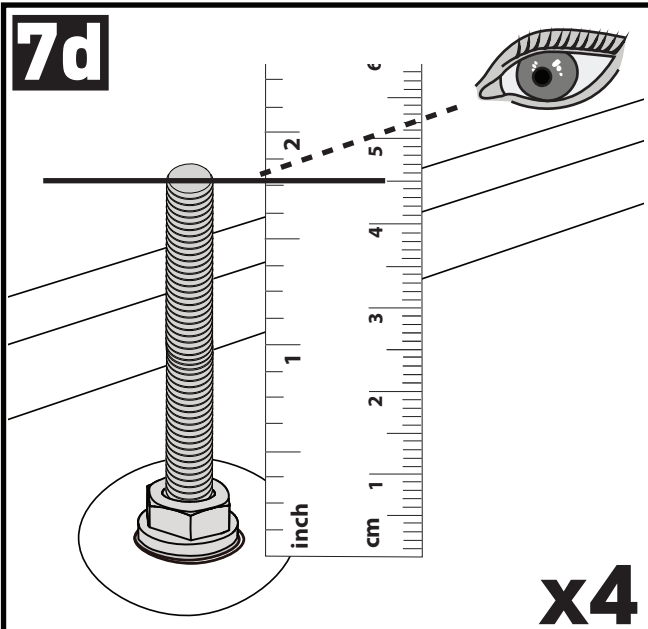

7a

7b

7c

7d

7e

8

		1	2	A	B
Ford Transit Connect, 5dr Van 02-14	EU	X = 794 mm (31 1/4")	X = 794 mm (31 1/4")	-	B = 990 mm (39")
Renault Kangoo, 5dr Van 08+	AU, EU, NZ	X = 905 mm (35 5/8")	X = 905 mm (35 5/8")	-	B = 1430 mm (56 1/4")
Renault Kangoo Express, 5dr Van 08+	ZA	X = 905 mm (35 5/8")	X = 905 mm (35 5/8")	-	B = 1430 mm (56 1/4")
Renault Kangoo Maxi, 5dr Van 08+	AU, EU, NZ, ZA	X = 905 mm (35 5/8")	X = 905 mm (35 5/8")	-	B = 1440 mm (56 3/4")
Volkswagen Caddy, 4dr Van 03-14	ZA	X = 818 mm (32 1/4")	X = 790 mm (31 1/8")	-	B = 100 mm (3 7/8")
Volkswagen Caddy, 4dr Van 04-14	AU, EU, NZ	X = 818 mm (32 1/4")	X = 790 mm (31 1/8")	-	B = 100 mm (3 7/8")
Volkswagen Caddy Maxi (2 Bar), 5dr Van 08-14	ZA	X = 818 mm (32 1/4")	X = 790 mm (31 1/8")	-	B = 100 mm (3 7/8")
Volkswagen Caddy Maxi (2 Bar), 5dr Van 08-Nov 15	AU, NZ	X = 818 mm (32 1/4")	X = 790 mm (31 1/8")	-	B = 100 mm (3 7/8")
Volkswagen Caddy Maxi (2 Bar), 5dr Van 10-15	EU	X = 818 mm (32 1/4")	X = 790 mm (31 1/8")	-	B = 100 mm (3 7/8")
Volkswagen Caddy Maxi (2 Bar), 5dr Van 15+	EU, ZA	X = 818 mm (32 1/4")	X = 790 mm (31 1/8")	-	B = 100 mm (3 7/8")
Volkswagen Caddy Maxi (2 Bar), 5dr Van Dec 15+	AU, NZ	X = 818 mm (32 1/4")	X = 790 mm (31 1/8")	-	B = 100 mm (3 7/8")
Volkswagen Caddy SWB (2 Bar), 4dr Van 15+	EU	X = 818 mm (32 1/4")	X = 790 mm (31 1/8")	A = 70 mm (2 3/4")	B = 835 mm (32 7/8")
Volkswagen Caddy SWB (2 Bar), 4dr Van Dec 15+	AU, NZ	X = 818 mm (32 1/4")	X = 790 mm (31 1/8")	A = 70 mm (2 3/4")	B = 835 mm (32 7/8")
Volkswagen Caddy SWB, 5dr Van 15+	EU	X = 818 mm (32 1/4")	X = 790 mm (31 1/8")	A = 100 mm (3 7/8")	B = 860 mm (33 7/8")
Volkswagen Caddy SWB, 5dr Van Dec 15+	AU, NZ	X = 818 mm (32 1/4")	X = 790 mm (31 1/8")	A = 100 mm (3 7/8")	B = 860 mm (33 7/8")
Volkswagen Caddy Trendline, 5dr Van 10-14	AU, ZA	X = 818 mm (32 1/4")	X = 790 mm (31 1/8")	A = 100 mm (3 7/8")	B = 860 mm (33 7/8")
Volkswagen Caddy Trendline (2 Bar), 4dr Van 15+	ZA	X = 818 mm (32 1/4")	X = 790 mm (31 1/8")	A = 70 mm (2 3/4")	B = 835 mm (32 7/8")
Volkswagen Caddy Trendline, 5dr Van 15+	ZA	X = 818 mm (32 1/4")	X = 790 mm (31 1/8")	A = 100 mm (3 7/8")	B = 860 mm (33 7/8")