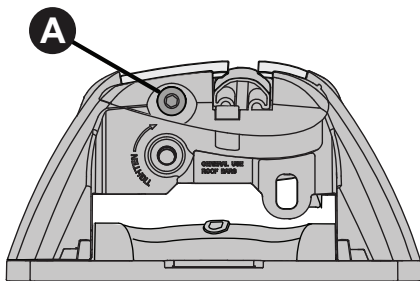

**CONTENTS • INHALT • CONTENIDO • CONTENU • INNHOLD • CONTEÚDO • СОДЕРЖАНИЕ • CONTENUTO
ZAWARTOŚĆ • OBSAH • OBSAH • INHOUD • INNEHÅLL • INDHOLD • ЗМІСТ • SISÄLLYS**

F

T

HD

P

**ATTENTION • ACHTUNG • ATENCIÓN • ATTENTION • OPPMERKSOMHET • ATENÇÃO • ВНИМАНИЕ • ATTENZIONE
UWAGA • UPOZORNĚNÍ • UPOZORNENIE • LET OP • UPPMÄRKSAMHET • OPMÆRKSOMHED • УВАГА • HUOMIO**

F

T

HD

P