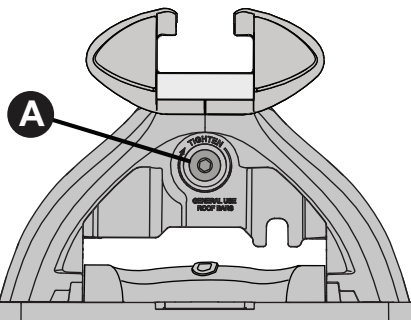

**CONTENTS • INHALT • CONTENIDO • CONTENU • INNHOLD • CONTEÚDO • СОДЕРЖАНИЕ • CONTENUTO
ZAWARTOŚĆ • OBSAH • OBSAH • INHOUD • INNEHÅLL • INDHOLD • ЗМІСТ • SISÄLLYS**

F

T

HD

P

**ATTENTION • ACHTUNG • ATENCIÓN • ATTENTION • OPPMERKSOMHET • ATENÇÃO • ВНИМАНИЕ • ATTENZIONE
UWAGA • UPOZORNĚNÍ • UPOZORNENIE • LET OP • UPPMÄRKSAMHET • OPMÆRKSOMHED • УВАГА • HUOMIO**

F

T

HD

P