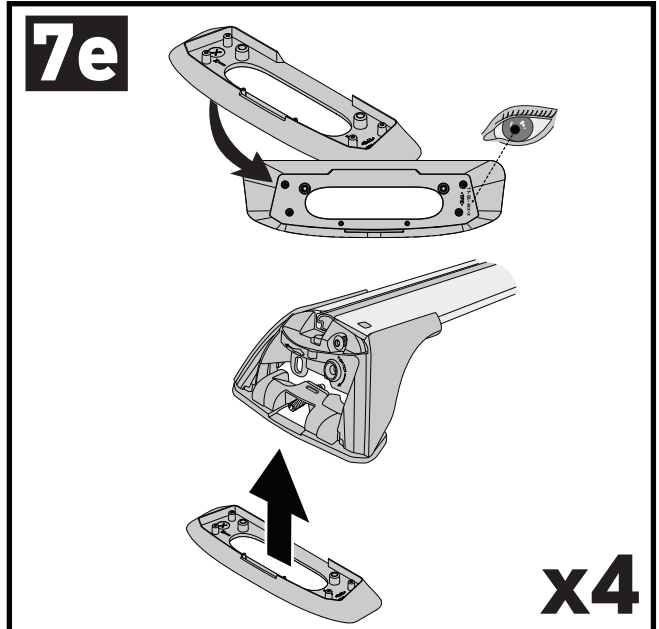

ATTENTION • ACHTUNG • ATENCIÓN • ATTENTION • OPPMERKSOMHET • ATENÇÃO • ВНИМАНИЕ • ATTENZIONE
UWAGA • UPOZORNĚNÍ • UPOZORNENIE • LET OP • UPPMÄRKSAMHET • OPMÆRKSOMHED • УВАГА • HUOMIO

FORD/VOLKSWAGEN ONLY • FORD/VOLKSWAGEN NUR • FORD/VOLKSWAGEN SOLAMENTE • FORD/VOLKSWAGEN SEULEMENT • FORD/
VOLKSWAGEN BARE • FORD/VOLKSWAGEN SOMENTE • FORD/VOLKSWAGEN ТОЛЬКО • SOLO FORD/VOLKSWAGEN • FORD/VOLKSWAGEN
TYLKO • FORD/VOLKSWAGEN POUZE • FORD/VOLKSWAGEN IBA • FORD/VOLKSWAGEN ALLEEN • FORD/VOLKSWAGEN BARA • KUN FORD/
VOLKSWAGEN • FORD/VOLKSWAGEN ТІЛЬКИ • VAIN FORD/VOLKSWAGEN

7a

7b

7c

7d

7e