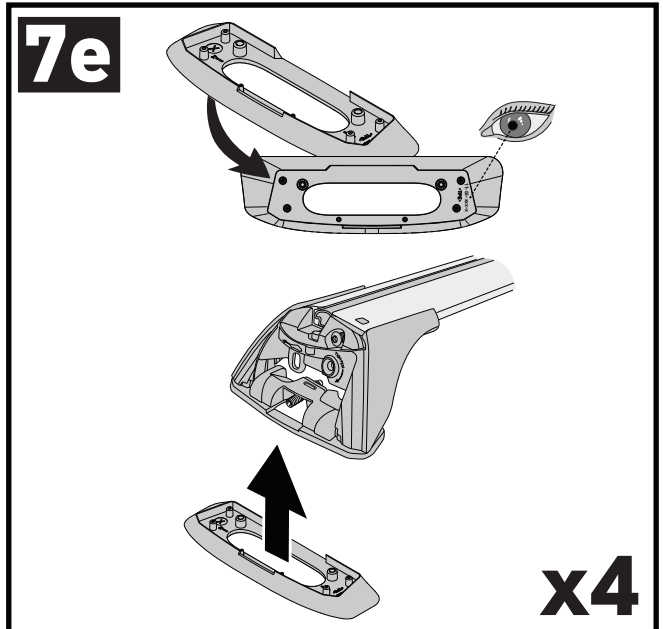

7a

7b

7c

7d

7e

8

		1	2	A	B
Ford Transit Connect, 5dr Van 02-14	EU	X = 794 mm (31 1/4")	X = 794 mm (31 1/4")	-	B = 990 mm (39")
Renault Kangoo, 5dr Van 08+	AU, EU, NZ	X = 905 mm (35 5/8")	X = 905 mm (35 5/8")	-	B = 1430 mm (56 1/4")
Renault Kangoo Express, 5dr Van 08+	ZA	X = 905 mm (35 5/8")	X = 905 mm (35 5/8")	-	B = 1430 mm (56 1/4")
Renault Kangoo Maxi, 5dr Van 08+	AU, EU, NZ, ZA	X = 905 mm (35 5/8")	X = 905 mm (35 5/8")	-	B = 1440 mm (56 3/4")
Volkswagen Caddy, 4dr Van 03-14	ZA	X = 818 mm (32 1/4")	X = 790 mm (31 1/8")	-	B = 100 mm (3 7/8")
Volkswagen Caddy, 4dr Van 04-14	AU, EU, NZ	X = 818 mm (32 1/4")	X = 790 mm (31 1/8")	-	B = 100 mm (3 7/8")
Volkswagen Caddy Maxi (2 Bar), 5dr Van 08-14	ZA	X = 818 mm (32 1/4")	X = 790 mm (31 1/8")	-	B = 100 mm (3 7/8")
Volkswagen Caddy Maxi (2 Bar), 5dr Van 08-Nov 15	AU, NZ	X = 818 mm (32 1/4")	X = 790 mm (31 1/8")	-	B = 100 mm (3 7/8")
Volkswagen Caddy Maxi (2 Bar), 5dr Van 10-15	EU	X = 818 mm (32 1/4")	X = 790 mm (31 1/8")	-	B = 100 mm (3 7/8")
Volkswagen Caddy Maxi (2 Bar), 5dr Van 15+	EU, ZA	X = 818 mm (32 1/4")	X = 790 mm (31 1/8")	-	B = 100 mm (3 7/8")
Volkswagen Caddy Maxi (2 Bar), 5dr Van Dec 15+	AU, NZ	X = 818 mm (32 1/4")	X = 790 mm (31 1/8")	-	B = 100 mm (3 7/8")
Volkswagen Caddy SWB (2 Bar), 4dr Van 15+	EU	X = 818 mm (32 1/4")	X = 790 mm (31 1/8")	A = 70 mm (2 3/4")	B = 835 mm (32 7/8")
Volkswagen Caddy SWB (2 Bar), 4dr Van Dec 15+	AU, NZ	X = 818 mm (32 1/4")	X = 790 mm (31 1/8")	A = 70 mm (2 3/4")	B = 835 mm (32 7/8")
Volkswagen Caddy SWB, 5dr Van 15+	EU	X = 818 mm (32 1/4")	X = 790 mm (31 1/8")	A = 100 mm (3 7/8")	B = 860 mm (33 7/8")
Volkswagen Caddy SWB, 5dr Van Dec 15+	AU, NZ	X = 818 mm (32 1/4")	X = 790 mm (31 1/8")	A = 100 mm (3 7/8")	B = 860 mm (33 7/8")
Volkswagen Caddy Trendline, 5dr Van 10-14	AU, ZA	X = 818 mm (32 1/4")	X = 790 mm (31 1/8")	A = 100 mm (3 7/8")	B = 860 mm (33 7/8")
Volkswagen Caddy Trendline (2 Bar), 4dr Van 15+	ZA	X = 818 mm (32 1/4")	X = 790 mm (31 1/8")	A = 70 mm (2 3/4")	B = 835 mm (32 7/8")
Volkswagen Caddy Trendline, 5dr Van 15+	ZA	X = 818 mm (32 1/4")	X = 790 mm (31 1/8")	A = 100 mm (3 7/8")	B = 860 mm (33 7/8")