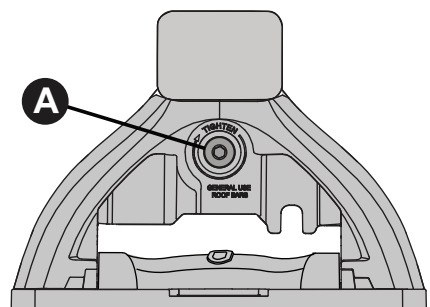

**CONTENTS • INHALT • CONTENIDO • CONTENU • INNHOLD • CONTEÚDO • СОДЕРЖАНИЕ • CONTENUTO
ZAWARTOŚĆ • OBSAH • OBSAH • INHOUD • INNEHÅLL • INDHOLD • ЗМІСТ • SISÄLLYS**

F

T

HD

P

**ATTENTION • ACHTUNG • ATENCIÓN • ATTENTION • OPPMERKSOMHET • ATENÇÃO • ВНИМАНИЕ • ATTENZIONE
UWAGA • UPOZORNĚNÍ • UPOZORNENIE • LET OP • UPPMÄRKSAMHET • OPMÆRKSOMHED • УВАГА • HUOMIO**

F

T

HD

P