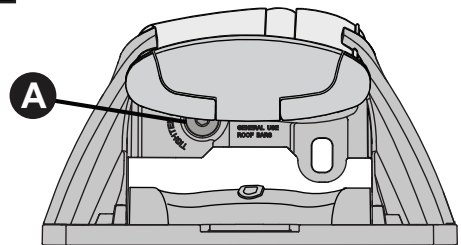

**CONTENTS • INHALT • CONTENIDO • CONTENU • INNHOLD • CONTEÚDO • СОДЕРЖАНИЕ • CONTENUTO
ZAWARTOŚĆ • OBSAH • OBSAH • INHOUD • INNEHÅLL • INDHOLD • ЗМІСТ • SISÄLLYS**

F

T

HD

P

**ATTENTION • ACHTUNG • ATENCIÓN • ATTENTION • OPPMERKSOMHET • ATENÇÃO • ВНИМАНИЕ • ATTENZIONE
UWAGA • UPOZORNĚNÍ • UPOZORNENIE • LET OP • UPPMÄRKSAMHET • OPMÆRKSOMHED • УВАГА • HUOMIO**

F

T

HD

P