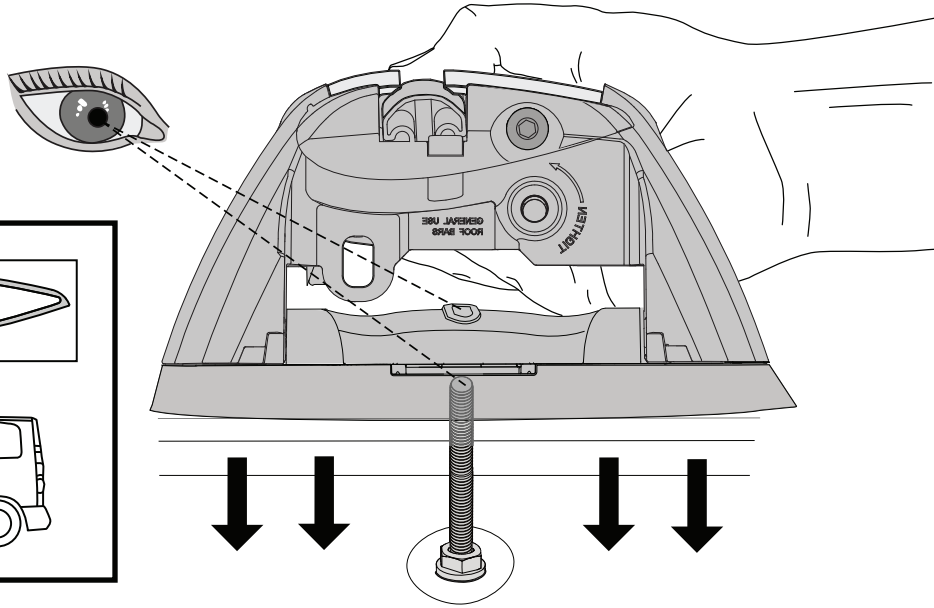

9

x4

10

2 Nm
(18 lb-in)

x4

11

x4