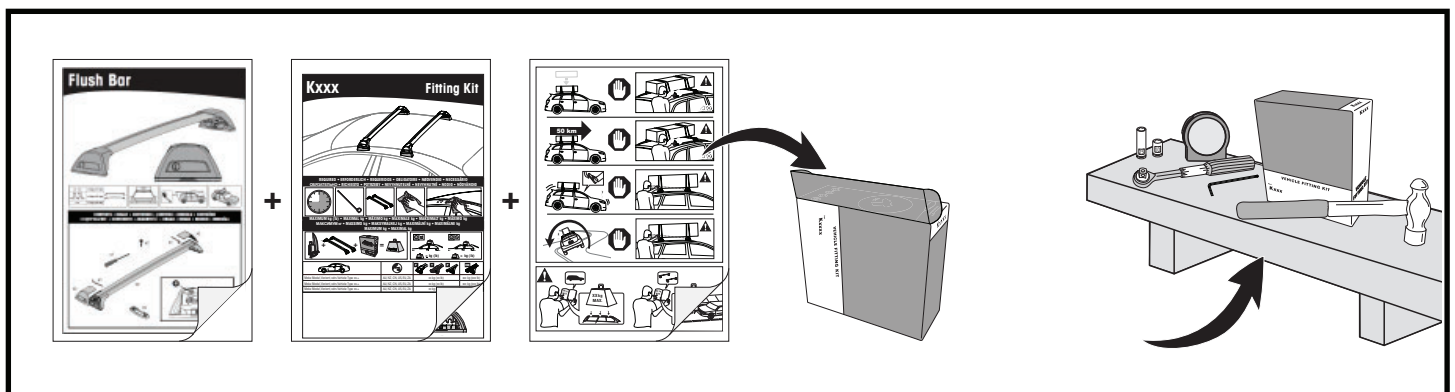

1. **EN** Please read safety and warranty booklet included with this product prior to use. For more information visit your local dealer.
2. **DE** Bitte lesen und beachten Sie die beiliegende Montageanleitung, Sicherheitshinweise und Garantiebedingungen bevor Sie das Produkt montieren/benutzen. Für weitere Informationen kontaktieren Sie bitte Ihnen Händler.
3. **ES** Por favor, lea folleto de seguridad y garantía que se incluye con este producto antes de su uso . Para obtener más información, visite a su distribuidor local.
4. **FR** Veuillez lire attentivement le manuel de sécurité et de garantie avant utilisation. Pour plus d'informations, visitez votre concessionnaire local.
5. **NO** Vennligst les hefte om sikkerhet og garanti som er vedlagt dette produkt før det tas i bruk. For mer informasjon ta kontakt med din forhandler.
6. **PT** Por favor leia o manual de segurança e garantia incluído, antes de utilizar o produto. Para mais informações visite o seu revendedor local.
7. **RU** Пожалуйста, ознакомьтесь с инструкцией перед тем, как использовать товар. Для получения более подробной информации обратитесь к местному дилеру.
8. **IT** Si prega di leggere il libretto di sicurezza e garanzia incluso nel prodotto prima dell'uso. Per maggiori informazioni visita il rivenditore locale.
9. **PL** Proszę zapoznać się z warunkami gwarancji i bezpieczeństwa przed użyciem produktu. W celu uzyskania dodatkowych informacji proszę kontaktować się z najbliższym autoryzowanym punktem sprzedaży.
10. **CS** Před použitím si prosím přečtete přiložené informace o bezpečnosti a záručních podmínkách. Pro více informací navštivte nejbližšího dealera.
11. **SK** Pred použitím si prosím prečítajte priložené informácie o bezpečnosti a záručných podmienkach. Pre viac informácií navštívte najbližšieho diera.
12. **NL** A.U.B. bijgesloten garantie- en veiligheidsinstructies grondig lezen voor gebruik van dit product. Voor meer informatie graag contact opnemen met uw dealer.
13. **SV** Var snäll och läs igenom säkerhets- och garantihäftet som medföljer produkten före användning. För mer information besök din lokala återförsäljare.
14. **DK** Læs venligst sikkerheds- og garantibogsholderen, der følger med dette produkt, inden brug. For mere information besøg din lokale forhandler.
15. **UA** Будь ласка, ознайомтеся з бронею безпеки та гарантії, включені до цього продукту перед використанням. Для отримання додаткової інформації відвідайте місцевого дилера.
16. **FI** Lue tämän tuotteen mukana toimitetut turvallisuus- ja takuu huoltopalvelut ennen käyttöä. Lisätietoja saat paikalliselta jälleenmyyjältä.

Yakima Australia Pty Ltd
17 Hinkler Court, Brendale
QLD 4500, Australia
1800 143 548
www.prorack.com.au
www.whispbar.com.au
www.yakima.com.au

Yakima Products, Inc.
4101 Kruse Way
Lake Oswego, OR. 97035 USA
888 925 4621
www.yakima.com

WORKS WITH:
Prorack
WHISPBAR
YAKIMA