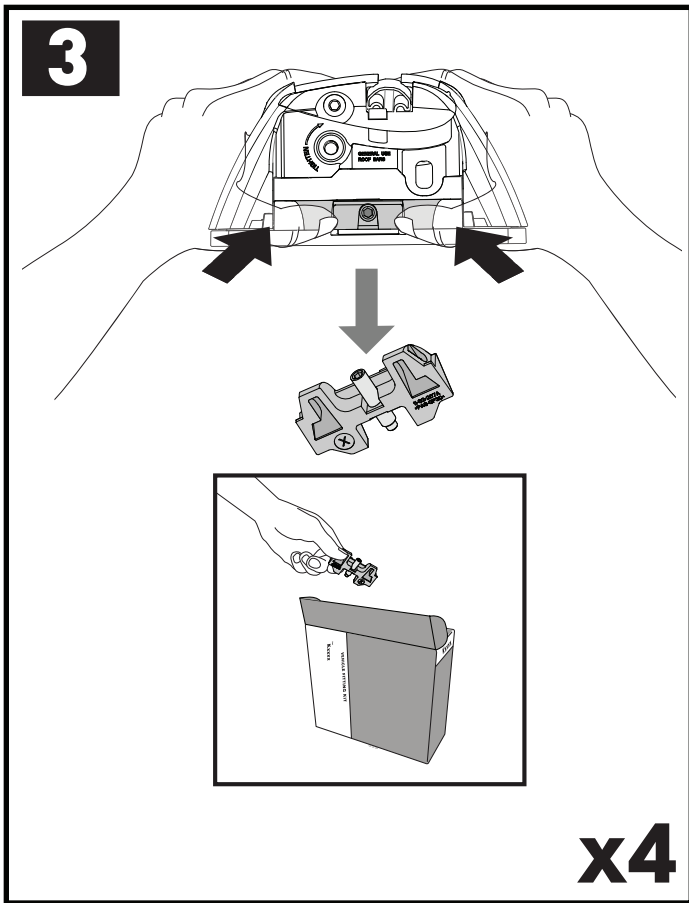

REMOVAL • ABMONTIEREN • DESMONTAJE • DÉPOSE • FJERNING • REMOÇÃO • УДАЛЕНИЕ • RIMOZIONE • USUNIĘCIE
ODSTRANĚNÍ • ODSTRÁNENIE • VERWIJDERING • AVMONTERING • FJERNELSE • ДЕМОНТАЖ • POISTAMINEN

KANGOO ONLY • KANGOO NUR • KANGOO SOLAMENTE • KANGOO SEULEMENT • KANGOO BARE • KANGOO SOMENTE • KANGOO ТОЛЬКО
• SOLO KANGOO • KANGOO TYLKO • KANGOO POUZE • KANGOO IBA • KANGOO ALLEEN • KANGOO BARA • KUN KANGOO • KANGOO
ТІЛЬКИ • VAIN KANGOO