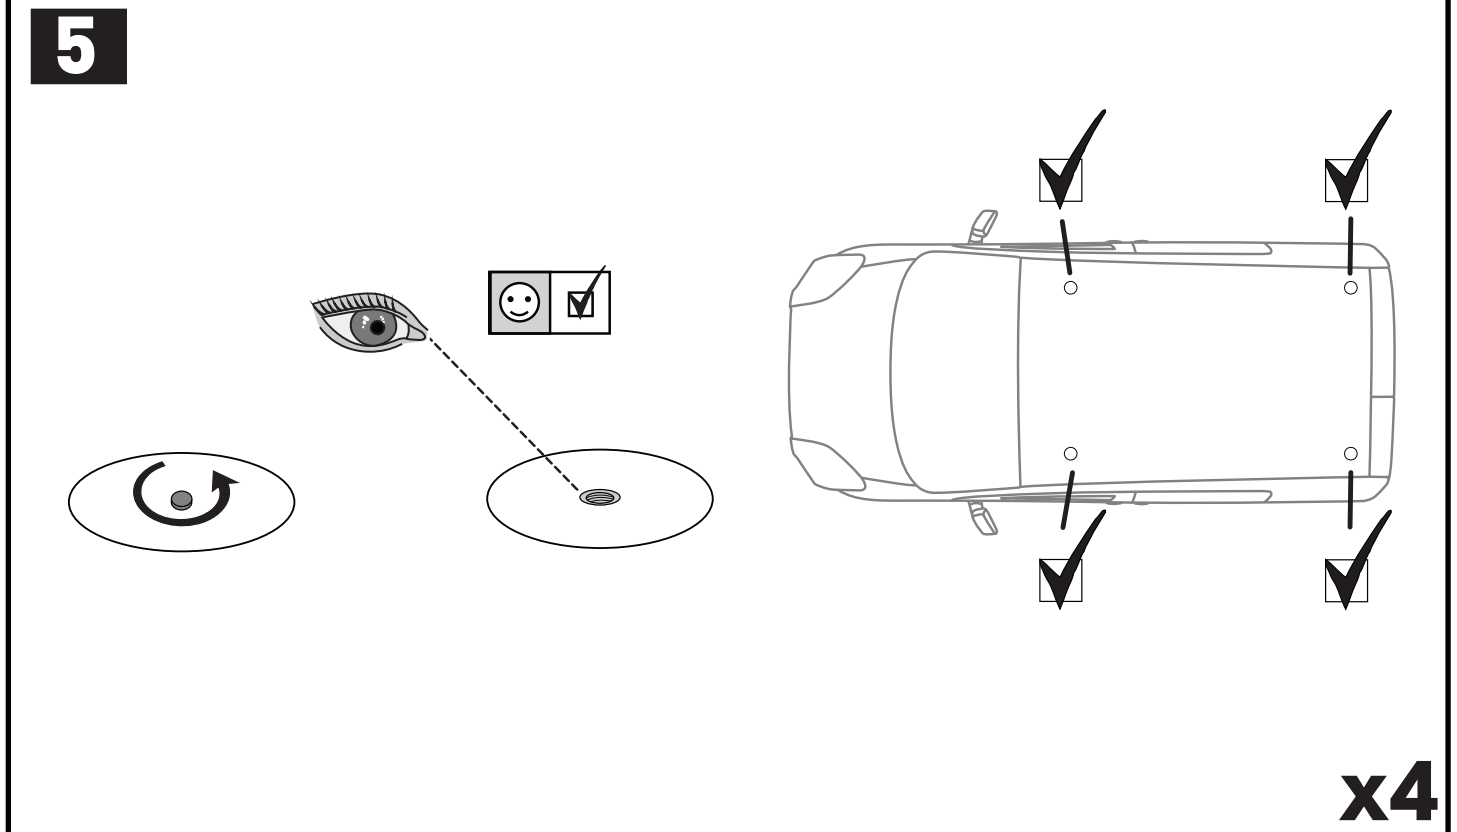

REMOVAL • ABMONTIEREN • DESMONTAJE • DÉPOSE • FJERNING • REMOÇÃO • УДАЛЕНИЕ • RIMOZIONE • USUNIĘCIE
ODSTRANĚNÍ • ODSTRÁNENIE • VERWIJDERING • AVMONTERING • FJERNELSE • ДЕМОНТАЖ • POISTAMINEN

KANGOO ONLY • KANGOO NUR • KANGOO SOLAMENTE • KANGOO SEULEMENT • KANGOO BARE • KANGOO SOMENTE • KANGOO ТОЛЬКО
• SOLO KANGOO • KANGOO TYLKO • KANGOO POUZE • KANGOO IBA • KANGOO ALLEEN • KANGOO BARA • KUN KANGOO • KANGOO
ТІЛЬКИ • VAIN KANGOO