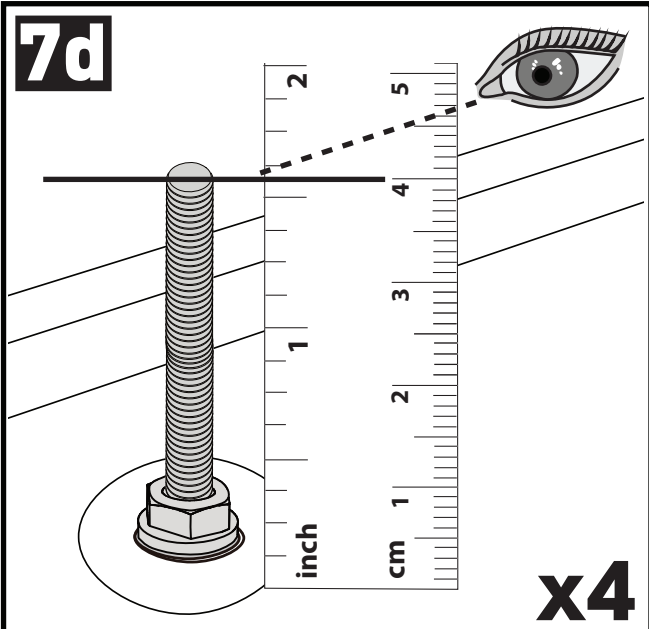

ATTENTION • ACHTUNG • ATENCIÓN • ATTENTION • OPPMERKSOMHET • ATENÇÃO • ВНИМАНИЕ • ATTENZIONE
UWAGA • UPOZORNĚNÍ • UPOZORNENIE • LET OP • UPPMÄRKSAMHET • OPMÆRKSOMHED • УВАГА • HUOMIO

FORD/VOLKSWAGEN ONLY • FORD/VOLKSWAGEN NUR • FORD/VOLKSWAGEN SOLAMENTE • FORD/VOLKSWAGEN SEULEMENT • FORD/
VOLKSWAGEN BARE • FORD/VOLKSWAGEN SOMENTE • FORD/VOLKSWAGEN ТОЛЬКО • SOLO FORD/VOLKSWAGEN • FORD/VOLKSWAGEN
TYLKO • FORD/VOLKSWAGEN POUZE • FORD/VOLKSWAGEN IBA • FORD/VOLKSWAGEN ALLEEN • FORD/VOLKSWAGEN BARA • KUN FORD/
VOLKSWAGEN • FORD/VOLKSWAGEN ТІЛЬКИ • VAIN FORD/VOLKSWAGEN

7a

7b

7c

7d

7e