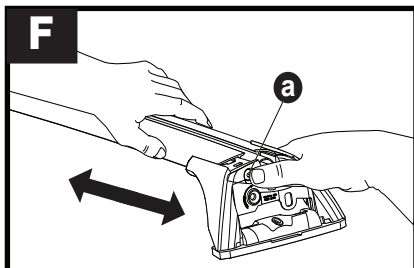

7a

7b

7c

7d

7e

8

		1	2	A	B
Ford Transit Connect, 5dr Van 02-14	EU	X = 794 mm (31 1/4")	X = 794 mm (31 1/4")	-	B = 990 mm (39")
Renault Kangoo, 5dr Van 08+	AU, EU, NZ	X = 905 mm (35 5/8")	X = 905 mm (35 5/8")	-	B = 1430 mm (56 1/4")
Renault Kangoo Express, 5dr Van 08+	ZA	X = 905 mm (35 5/8")	X = 905 mm (35 5/8")	-	B = 1430 mm (56 1/4")
Renault Kangoo Maxi, 5dr Van 08+	AU, EU, NZ, ZA	X = 905 mm (35 5/8")	X = 905 mm (35 5/8")	-	B = 1440 mm (56 3/4")
Volkswagen Caddy, 4dr Van 03-14	ZA	X = 818 mm (32 1/4")	X = 790 mm (31 1/8")	-	B = 100 mm (3 7/8")
Volkswagen Caddy, 4dr Van 04-14	AU, EU, NZ	X = 818 mm (32 1/4")	X = 790 mm (31 1/8")	-	B = 100 mm (3 7/8")
Volkswagen Caddy Maxi (2 Bar), 5dr Van 08-14	ZA	X = 818 mm (32 1/4")	X = 790 mm (31 1/8")	-	B = 100 mm (3 7/8")
Volkswagen Caddy Maxi (2 Bar), 5dr Van 08-Nov 15	AU, NZ	X = 818 mm (32 1/4")	X = 790 mm (31 1/8")	-	B = 100 mm (3 7/8")
Volkswagen Caddy Maxi (2 Bar), 5dr Van 10-15	EU	X = 818 mm (32 1/4")	X = 790 mm (31 1/8")	-	B = 100 mm (3 7/8")
Volkswagen Caddy Maxi (2 Bar), 5dr Van 15+	EU, ZA	X = 818 mm (32 1/4")	X = 790 mm (31 1/8")	-	B = 100 mm (3 7/8")
Volkswagen Caddy Maxi (2 Bar), 5dr Van Dec 15+	AU, NZ	X = 818 mm (32 1/4")	X = 790 mm (31 1/8")	-	B = 100 mm (3 7/8")
Volkswagen Caddy SWB (2 Bar), 4dr Van 15+	EU	X = 818 mm (32 1/4")	X = 790 mm (31 1/8")	A = 70 mm (2 3/4")	B = 835 mm (32 7/8")
Volkswagen Caddy SWB (2 Bar), 4dr Van Dec 15+	AU, NZ	X = 818 mm (32 1/4")	X = 790 mm (31 1/8")	A = 70 mm (2 3/4")	B = 835 mm (32 7/8")
Volkswagen Caddy SWB, 5dr Van 15+	EU	X = 818 mm (32 1/4")	X = 790 mm (31 1/8")	A = 100 mm (3 7/8")	B = 860 mm (33 7/8")
Volkswagen Caddy SWB, 5dr Van Dec 15+	AU, NZ	X = 818 mm (32 1/4")	X = 790 mm (31 1/8")	A = 100 mm (3 7/8")	B = 860 mm (33 7/8")
Volkswagen Caddy Trendline, 5dr Van 10-14	AU, ZA	X = 818 mm (32 1/4")	X = 790 mm (31 1/8")	A = 100 mm (3 7/8")	B = 860 mm (33 7/8")
Volkswagen Caddy Trendline (2 Bar), 4dr Van 15+	ZA	X = 818 mm (32 1/4")	X = 790 mm (31 1/8")	A = 70 mm (2 3/4")	B = 835 mm (32 7/8")
Volkswagen Caddy Trendline, 5dr Van 15+	ZA	X = 818 mm (32 1/4")	X = 790 mm (31 1/8")	A = 100 mm (3 7/8")	B = 860 mm (33 7/8")