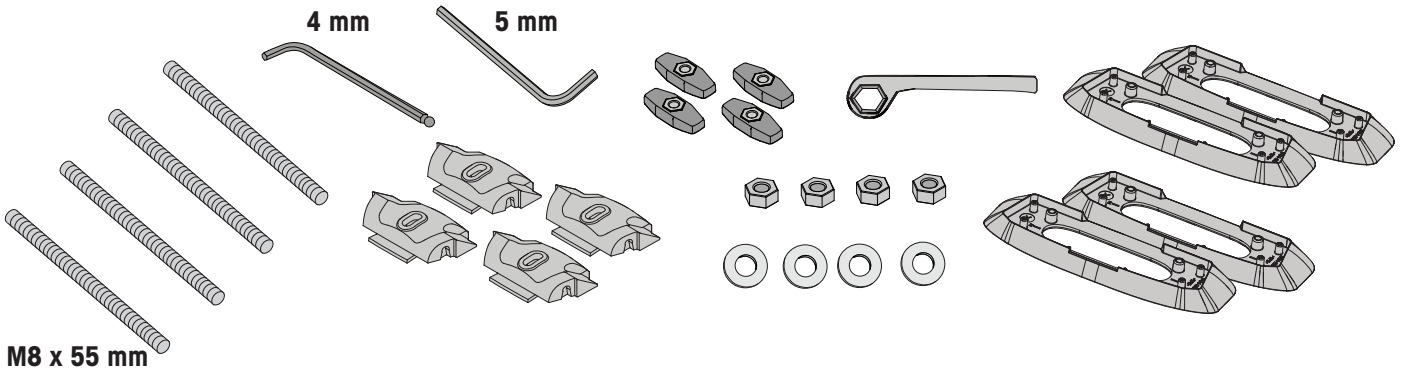

**CONTENTS • INHALT • CONTENIDO • CONTENU • INNHOLD • CONTEÚDO • СОДЕРЖАНИЕ • CONTENUTO
ZAWARTOŚĆ • OBSAH • OBSAH • INHOUD • INNEHÅLL • INDHOLD • ЗМІСТ • SISÄLLYS**