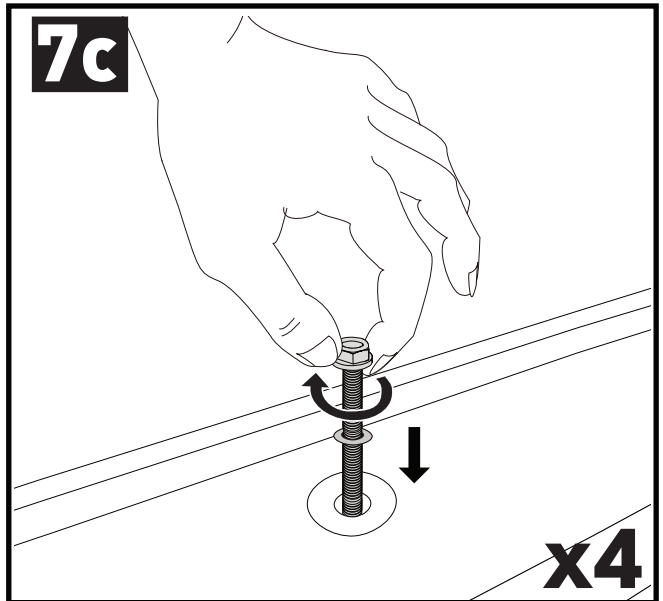

7a

7b

7c

7d

7e

8

		1	2	A	B
Ford Transit Connect, 5dr Van 02-14	EU	X = 794 mm (31 1/4")	X = 794 mm (31 1/4")	-	B = 990 mm (39")
Renault Kangoo, 5dr Van 08+	AU, EU, NZ	X = 905 mm (35 5/8")	X = 905 mm (35 5/8")	-	B = 1430 mm (56 1/4")
Renault Kangoo Express, 5dr Van 08+	ZA	X = 905 mm (35 5/8")	X = 905 mm (35 5/8")	-	B = 1430 mm (56 1/4")
Renault Kangoo Maxi, 5dr Van 08+	AU, EU, NZ, ZA	X = 905 mm (35 5/8")	X = 905 mm (35 5/8")	-	B = 1440 mm (56 3/4")
Volkswagen Caddy, 4dr Van 03-14	ZA	X = 818 mm (32 1/4")	X = 790 mm (31 1/8")	-	B = 100 mm (3 7/8")
Volkswagen Caddy, 4dr Van 04-14	AU, EU, NZ	X = 818 mm (32 1/4")	X = 790 mm (31 1/8")	-	B = 100 mm (3 7/8")
Volkswagen Caddy Maxi (2 Bar), 5dr Van 08-14	ZA	X = 818 mm (32 1/4")	X = 790 mm (31 1/8")	-	B = 100 mm (3 7/8")
Volkswagen Caddy Maxi (2 Bar), 5dr Van 08-Nov 15	AU, NZ	X = 818 mm (32 1/4")	X = 790 mm (31 1/8")	-	B = 100 mm (3 7/8")
Volkswagen Caddy Maxi (2 Bar), 5dr Van 10-15	EU	X = 818 mm (32 1/4")	X = 790 mm (31 1/8")	-	B = 100 mm (3 7/8")
Volkswagen Caddy Maxi (2 Bar), 5dr Van 15+	EU, ZA	X = 818 mm (32 1/4")	X = 790 mm (31 1/8")	-	B = 100 mm (3 7/8")
Volkswagen Caddy Maxi (2 Bar), 5dr Van Dec 15+	AU, NZ	X = 818 mm (32 1/4")	X = 790 mm (31 1/8")	-	B = 100 mm (3 7/8")
Volkswagen Caddy SWB (2 Bar), 4dr Van 15+	EU	X = 818 mm (32 1/4")	X = 790 mm (31 1/8")	A = 70 mm (2 3/4")	B = 835 mm (32 7/8")
Volkswagen Caddy SWB (2 Bar), 4dr Van Dec 15+	AU, NZ	X = 818 mm (32 1/4")	X = 790 mm (31 1/8")	A = 70 mm (2 3/4")	B = 835 mm (32 7/8")
Volkswagen Caddy SWB, 5dr Van 15+	EU	X = 818 mm (32 1/4")	X = 790 mm (31 1/8")	A = 100 mm (3 7/8")	B = 860 mm (33 7/8")
Volkswagen Caddy SWB, 5dr Van Dec 15+	AU, NZ	X = 818 mm (32 1/4")	X = 790 mm (31 1/8")	A = 100 mm (3 7/8")	B = 860 mm (33 7/8")
Volkswagen Caddy Trendline, 5dr Van 10-14	AU, ZA	X = 818 mm (32 1/4")	X = 790 mm (31 1/8")	A = 100 mm (3 7/8")	B = 860 mm (33 7/8")
Volkswagen Caddy Trendline (2 Bar), 4dr Van 15+	ZA	X = 818 mm (32 1/4")	X = 790 mm (31 1/8")	A = 70 mm (2 3/4")	B = 835 mm (32 7/8")
Volkswagen Caddy Trendline, 5dr Van 15+	ZA	X = 818 mm (32 1/4")	X = 790 mm (31 1/8")	A = 100 mm (3 7/8")	B = 860 mm (33 7/8")