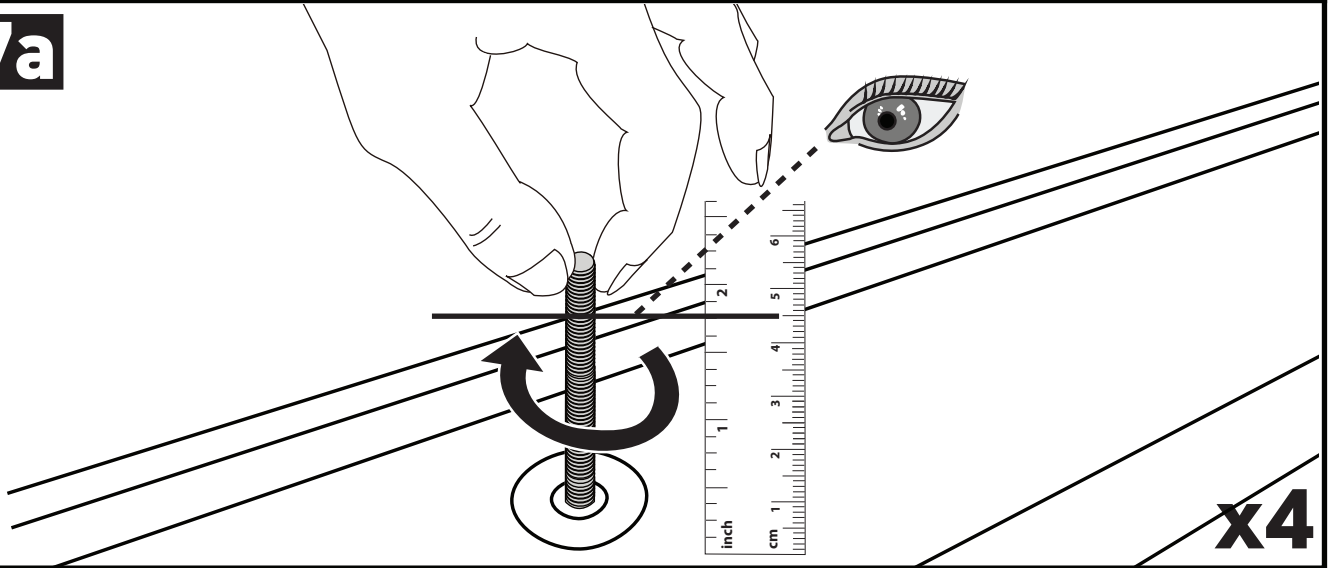

7a

7b

7c

7d

7e

8

		1	2	A	B
Ford Transit Connect, 5dr Van 02-14	EU	X = 794 mm (31 1/4")	X = 794 mm (31 1/4")	-	B = 990 mm (39")
Renault Kangoo, 5dr Van 08+	AU, EU, NZ	X = 905 mm (35 5/8")	X = 905 mm (35 5/8")	-	B = 1430 mm (56 1/4")
Renault Kangoo Express, 5dr Van 08+	ZA	X = 905 mm (35 5/8")	X = 905 mm (35 5/8")	-	B = 1430 mm (56 1/4")
Renault Kangoo Maxi, 5dr Van 08+	AU, EU, NZ, ZA	X = 905 mm (35 5/8")	X = 905 mm (35 5/8")	-	B = 1440 mm (56 3/4")
Volkswagen Caddy, 4dr Van 03-14	ZA	X = 818 mm (32 1/4")	X = 790 mm (31 1/8")	-	B = 100 mm (3 7/8")
Volkswagen Caddy, 4dr Van 04-14	AU, EU, NZ	X = 818 mm (32 1/4")	X = 790 mm (31 1/8")	-	B = 100 mm (3 7/8")
Volkswagen Caddy Maxi (2 Bar), 5dr Van 08-14	ZA	X = 818 mm (32 1/4")	X = 790 mm (31 1/8")	-	B = 100 mm (3 7/8")
Volkswagen Caddy Maxi (2 Bar), 5dr Van 08-Nov 15	AU, NZ	X = 818 mm (32 1/4")	X = 790 mm (31 1/8")	-	B = 100 mm (3 7/8")
Volkswagen Caddy Maxi (2 Bar), 5dr Van 10-15	EU	X = 818 mm (32 1/4")	X = 790 mm (31 1/8")	-	B = 100 mm (3 7/8")
Volkswagen Caddy Maxi (2 Bar), 5dr Van 15+	EU, ZA	X = 818 mm (32 1/4")	X = 790 mm (31 1/8")	-	B = 100 mm (3 7/8")
Volkswagen Caddy Maxi (2 Bar), 5dr Van Dec 15+	AU, NZ	X = 818 mm (32 1/4")	X = 790 mm (31 1/8")	-	B = 100 mm (3 7/8")
Volkswagen Caddy SWB (2 Bar), 4dr Van 15+	EU	X = 818 mm (32 1/4")	X = 790 mm (31 1/8")	A = 70 mm (2 3/4")	B = 835 mm (32 7/8")
Volkswagen Caddy SWB (2 Bar), 4dr Van Dec 15+	AU, NZ	X = 818 mm (32 1/4")	X = 790 mm (31 1/8")	A = 70 mm (2 3/4")	B = 835 mm (32 7/8")
Volkswagen Caddy SWB, 5dr Van 15+	EU	X = 818 mm (32 1/4")	X = 790 mm (31 1/8")	A = 100 mm (3 7/8")	B = 860 mm (33 7/8")
Volkswagen Caddy SWB, 5dr Van Dec 15+	AU, NZ	X = 818 mm (32 1/4")	X = 790 mm (31 1/8")	A = 100 mm (3 7/8")	B = 860 mm (33 7/8")
Volkswagen Caddy Trendline, 5dr Van 10-14	AU, ZA	X = 818 mm (32 1/4")	X = 790 mm (31 1/8")	A = 100 mm (3 7/8")	B = 860 mm (33 7/8")
Volkswagen Caddy Trendline (2 Bar), 4dr Van 15+	ZA	X = 818 mm (32 1/4")	X = 790 mm (31 1/8")	A = 70 mm (2 3/4")	B = 835 mm (32 7/8")
Volkswagen Caddy Trendline, 5dr Van 15+	ZA	X = 818 mm (32 1/4")	X = 790 mm (31 1/8")	A = 100 mm (3 7/8")	B = 860 mm (33 7/8")