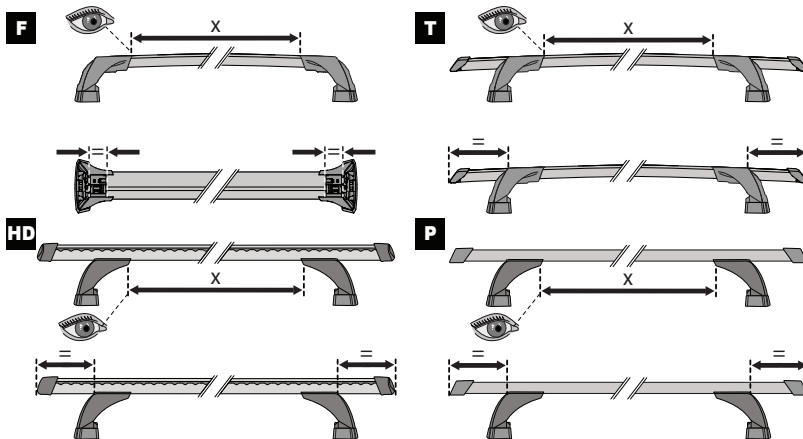

7a

7b

7c

7d

7e

8

		1	2	A	B
Ford Transit Connect, 5dr Van 02-14	EU	X = 794 mm (31 1/4")	X = 794 mm (31 1/4")	-	B = 990 mm (39")
Renault Kangoo, 5dr Van 08+	AU, EU, NZ	X = 905 mm (35 5/8")	X = 905 mm (35 5/8")	-	B = 1430 mm (56 1/4")
Renault Kangoo Express, 5dr Van 08+	ZA	X = 905 mm (35 5/8")	X = 905 mm (35 5/8")	-	B = 1430 mm (56 1/4")
Renault Kangoo Maxi, 5dr Van 08+	AU, EU, NZ, ZA	X = 905 mm (35 5/8")	X = 905 mm (35 5/8")	-	B = 1440 mm (56 3/4")
Volkswagen Caddy, 4dr Van 03-14	ZA	X = 818 mm (32 1/4")	X = 790 mm (31 1/8")	-	B = 100 mm (3 7/8")
Volkswagen Caddy, 4dr Van 04-14	AU, EU, NZ	X = 818 mm (32 1/4")	X = 790 mm (31 1/8")	-	B = 100 mm (3 7/8")
Volkswagen Caddy Maxi (2 Bar), 5dr Van 08-14	ZA	X = 818 mm (32 1/4")	X = 790 mm (31 1/8")	-	B = 100 mm (3 7/8")
Volkswagen Caddy Maxi (2 Bar), 5dr Van 08-Nov 15	AU, NZ	X = 818 mm (32 1/4")	X = 790 mm (31 1/8")	-	B = 100 mm (3 7/8")
Volkswagen Caddy Maxi (2 Bar), 5dr Van 10-15	EU	X = 818 mm (32 1/4")	X = 790 mm (31 1/8")	-	B = 100 mm (3 7/8")
Volkswagen Caddy Maxi (2 Bar), 5dr Van 15+	EU, ZA	X = 818 mm (32 1/4")	X = 790 mm (31 1/8")	-	B = 100 mm (3 7/8")
Volkswagen Caddy Maxi (2 Bar), 5dr Van Dec 15+	AU, NZ	X = 818 mm (32 1/4")	X = 790 mm (31 1/8")	-	B = 100 mm (3 7/8")
Volkswagen Caddy SWB (2 Bar), 4dr Van 15+	EU	X = 818 mm (32 1/4")	X = 790 mm (31 1/8")	A = 70 mm (2 3/4")	B = 835 mm (32 7/8")
Volkswagen Caddy SWB (2 Bar), 4dr Van Dec 15+	AU, NZ	X = 818 mm (32 1/4")	X = 790 mm (31 1/8")	A = 70 mm (2 3/4")	B = 835 mm (32 7/8")
Volkswagen Caddy SWB, 5dr Van 15+	EU	X = 818 mm (32 1/4")	X = 790 mm (31 1/8")	A = 100 mm (3 7/8")	B = 860 mm (33 7/8")
Volkswagen Caddy SWB, 5dr Van Dec 15+	AU, NZ	X = 818 mm (32 1/4")	X = 790 mm (31 1/8")	A = 100 mm (3 7/8")	B = 860 mm (33 7/8")
Volkswagen Caddy Trendline, 5dr Van 10-14	AU, ZA	X = 818 mm (32 1/4")	X = 790 mm (31 1/8")	A = 100 mm (3 7/8")	B = 860 mm (33 7/8")
Volkswagen Caddy Trendline (2 Bar), 4dr Van 15+	ZA	X = 818 mm (32 1/4")	X = 790 mm (31 1/8")	A = 70 mm (2 3/4")	B = 835 mm (32 7/8")
Volkswagen Caddy Trendline, 5dr Van 15+	ZA	X = 818 mm (32 1/4")	X = 790 mm (31 1/8")	A = 100 mm (3 7/8")	B = 860 mm (33 7/8")