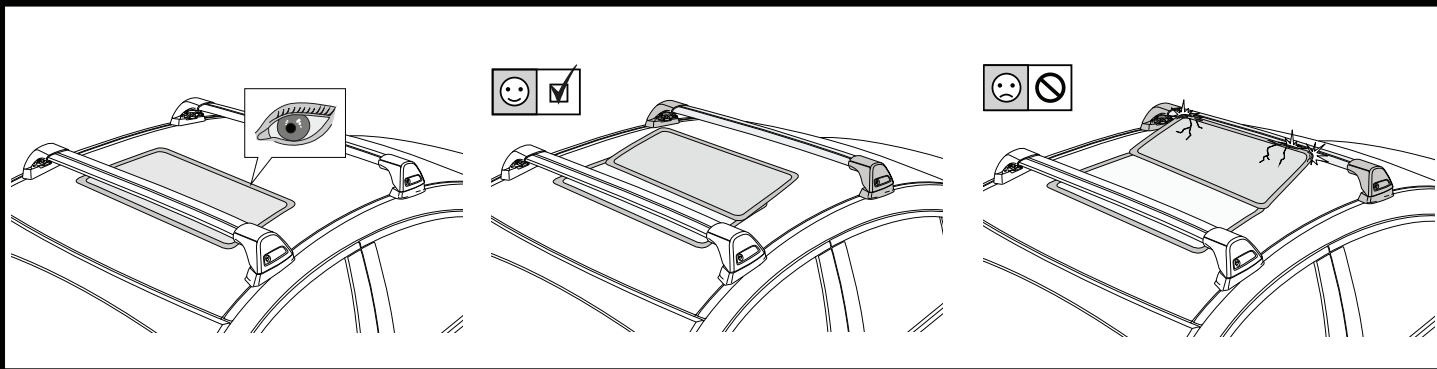

1

F

T

HD

P

x4

2

HD/P

F/T

F

T

HD

P

x10

a

x4