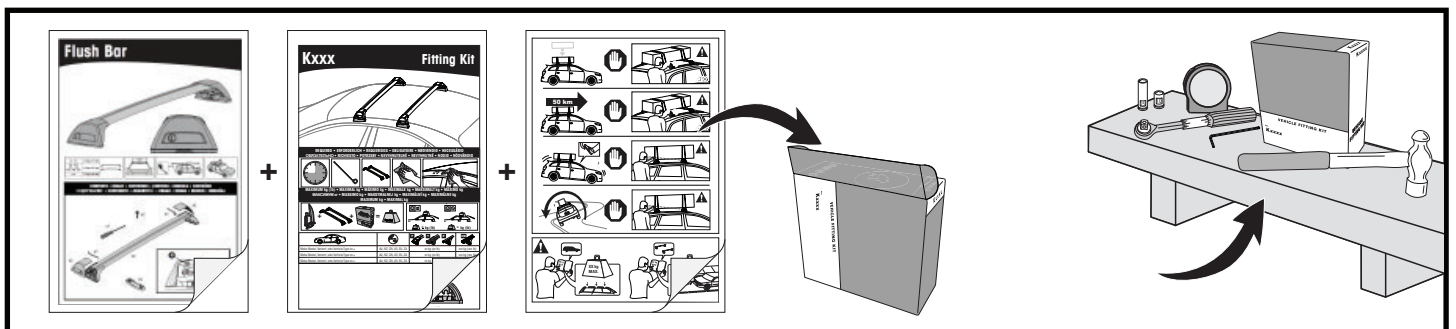

1. **EN** Please read safety and warranty booklet included with this product prior to use. For more information visit your local dealer.
2. **DE** Bitte lesen und beachten Sie die beiliegende Montageanleitung, Sicherheitshinweise und Garantiebedingungen bevor Sie das Produkt montieren/benutzen. Für weitere Informationen kontaktieren Sie bitte Ihnen Händler.
3. **ES** Por favor, lea folleto de seguridad y garantía que se incluye con este producto antes de su uso . Para obtener más información, visite a su distribuidor local.
4. **FR** Veuillez lire attentivement le manuel de sécurité et de garantie avant utilisation. Pour plus d'informations, visitez votre concessionnaire local.
5. **NO** Vennligst les hefte om sikkerhet og garanti som er vedlagt dette produkt før det tas i bruk. For mer informasjon ta kontakt med din forhandler.
6. **PT** Por favor leia o manual de segurança e garantia incluído, antes de utilizar o produto. Para mais informações visite o seu revendedor local.
7. **RU** Пожалуйста, ознакомьтесь с инструкцией перед тем, как использовать товар. Для получения более подробной информации обратитесь к местному дилеру.
8. **IT** Si prega di leggere il libretto di sicurezza e garanzia incluso nel prodotto prima dell'uso. Per maggiori informazioni visita il rivenditore locale.
9. **PL** Proszę zapoznać się z warunkami gwarancji i bezpieczeństwa przed użyciem produktu. W celu uzyskania dodatkowych informacji proszę kontaktować się z najbliższym autoryzowanym punktem sprzedaży.
10. **CS** Před použitím si prosím přečtete přiložené informace o bezpečnosti a záručních podmínkách. Pro více informací navštivte nejbližšího dealera.
11. **SK** Pred použitím si prosím prečítajte priložené informácie o bezpečnosti a záručných podmienkach. Pre viac informácií navštívte najbližšieho diera.
12. **NL** A.U.B. bijgesloten garantie- en veiligheidsinstructies grondig lezen voor gebruik van dit product. Voor meer informatie graag contact opnemen met uw dealer.
13. **SV** Var snäll och läs igenom säkerhets- och garantihäftet som medföljer produkten före användning. För mer information besök din lokala återförsäljare.
14. **DK** Læs venligst sikkerheds- og garantibogsholderen, der følger med dette produkt, inden brug. For mere information besøg din lokale forhandler.
15. **UA** Будь ласка, ознайомтеся з бронею безпеки та гарантії, включені до цього продукту перед використанням. Для отримання додаткової інформації відвідайте місцевого дилера.
16. **FI** Lue tämän tuotteen mukana toimitetut turvallisuus- ja takuu huoltopalvelut ennen käyttöä. Lisätietoja saat paikalliselta jälleenmyyjältä.

Yakima Australia Pty Ltd
17 Hinkler Court, Brendale
QLD 4500, Australia
1800 143 548
www.prorack.com.au
www.whispbar.com.au
www.yakima.com.au

Yakima Products, Inc.
4101 Kruse Way
Lake Oswego, OR. 97035 USA
888 925 4621
www.yakima.com

WORKS WITH: