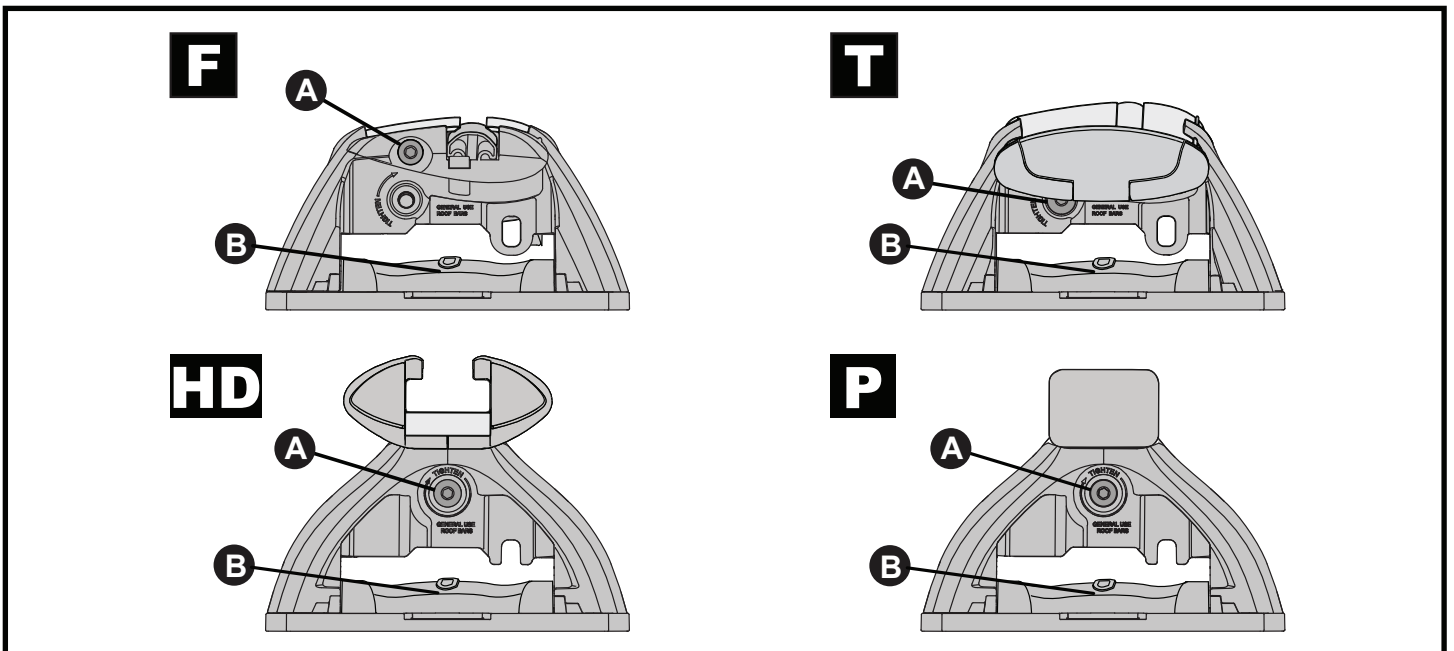

ATTENTION • ACHTUNG • ATENCIÓN • ATTENTION • OPPMERKSOMHET • ATENÇÃO • ВНИМАНИЕ • ATTENZIONE
UWAGA • UPOZORNĚNÍ • UPOZORNENIE • LET OP • UPPMÄRKSAMHET • OPMÆRKSOMHED • УВАГА • HUOMIO