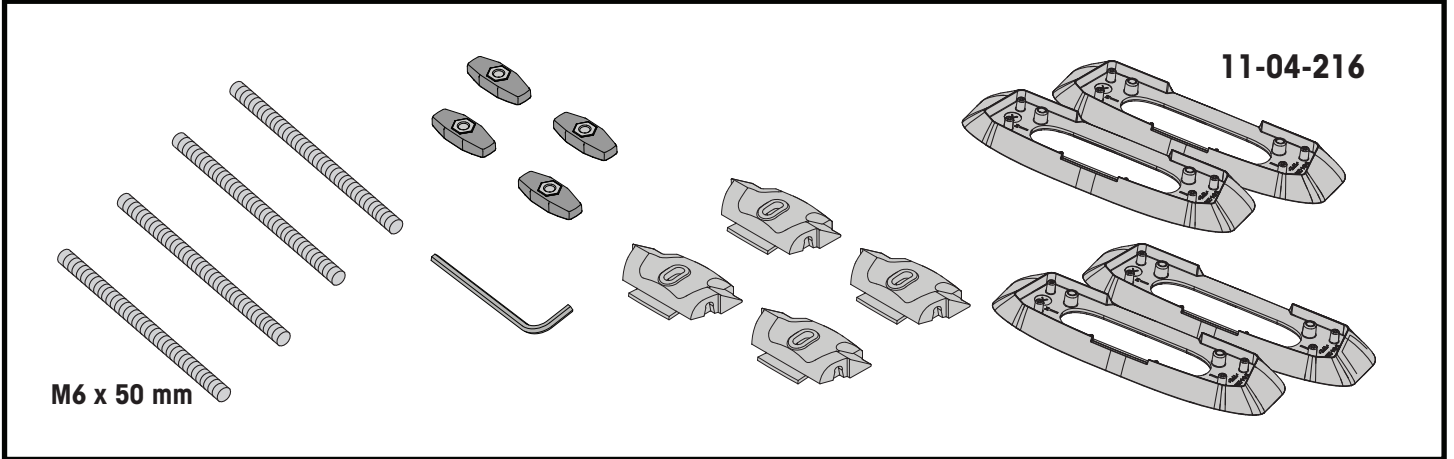

ATTENTION • ACHTUNG • ATENCIÓN • ATTENTION • OPPMERKSOMHET • ATENÇÃO • ВНИМАНИЕ • ATTENZIONE
UWAGA • UPOZORNĚNÍ • UPOZORNENIE • LET OP • UPPMÄRKSAMHET • OPMÆRKSOMHED • УВАГА • HUOMIO