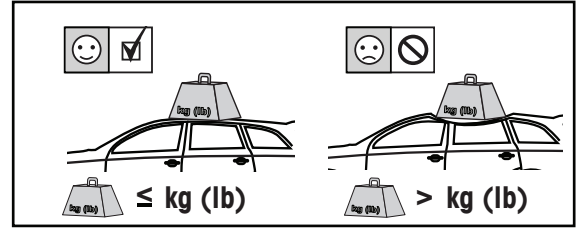

**MAXIMUM kg (lb) • MAXIMUM kg • MÁXIMO kg • MAXIMUM kg • MAKSIMALT kg • MÁXIMO kg
МАКСИМУМ кг • MASSIMO kg • MAKSYMALNEJ kg • MAXIMÁLNÍ kg • MAXIMÁLNE kg
MAXIMUM kg • MAXIMAL kg • MAKSIMAL kg • МАКСИМАЛЬНА kg • ENIMMÄISMÄÄRÄ kg**

		F T P	HD
Fiat Doblo, 5dr Van 10+	AU, EU, ZA	75 kg (165 lb)	75 kg (165 lb)
Mazda 5, 5dr MPV 06-10	EU	75 kg (165 lb)	75 kg (165 lb)
Mazda 5, 5dr MPV 07-10	ZA	75 kg (165 lb)	75 kg (165 lb)
Mazda 5, 5dr MPV 08-08	CN	75 kg (165 lb)	75 kg (165 lb)
Mazda 5, 5dr MPV Jul 10+	EU, ZA	75 kg (165 lb)	75 kg (165 lb)
Mazda 5, 5dr MPV 11-13	CN	75 kg (165 lb)	75 kg (165 lb)
Mazda CX-9, 5dr SUV 07-16	EU	75 kg (165 lb)	75 kg (165 lb)
Mazda CX-9, 5dr SUV 07-Jun 16	AU, NZ	75 kg (165 lb)	75 kg (165 lb)
Mazda Premacy, 5dr MPV 05-10	AU, NZ	75 kg (165 lb)	75 kg (165 lb)
Mazda Premacy, 5dr MPV 10+	AU	75 kg (165 lb)	75 kg (165 lb)
Mazda Premacy, 5dr MPV Jul 10+	NZ	75 kg (165 lb)	75 kg (165 lb)
Mercedes-Benz Viano, 4dr Van 04-13	AU, EU, NZ, ZA	75 kg (165 lb)	100 kg (220 lb)
Nissan Primera, 5dr Estate 00-07	ZA	75 kg (165 lb)	75 kg (165 lb)
Nissan Primera W12, 5dr Estate 02-07	EU	75 kg (165 lb)	75 kg (165 lb)
Nissan Primera W12, 5dr Wagon 02-07	AU, NZ	75 kg (165 lb)	75 kg (165 lb)
Opel Combo, 5dr Van 10-17	EU	75 kg (165 lb)	75 kg (165 lb)
Subaru Tribeca, 5dr SUV 06+	ZA	75 kg (165 lb)	75 kg (165 lb)
Subaru Tribeca, 5dr 06-07	EU	75 kg (165 lb)	75 kg (165 lb)
Subaru Tribeca, 5dr SUV Nov 06-Nov 07	AU, NZ	75 kg (165 lb)	75 kg (165 lb)
Vauxhall Combo, 5dr Van 11-17	EU	75 kg (165 lb)	75 kg (165 lb)