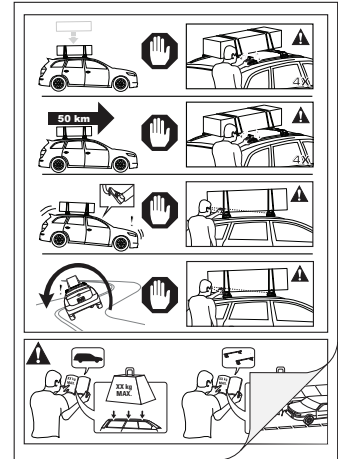

1. **EN** Please read safety and warranty booklet included with this product prior to use. For more information visit your local dealer.
2. **DE** Bitte lesen und beachten Sie die beiliegende Montageanleitung, Sicherheitshinweise und Garantiebedingungen bevor Sie das Produkt montieren/benutzen. Für weitere Informationen kontaktieren Sie bitte Ihnen Händler.
3. **ES** Por favor, lea folleto de seguridad y garantía que se incluye con este producto antes de su uso . Para obtener más información, visite a su distribuidor local.
4. **FR** Veuillez lire attentivement le manuel de sécurité et de garantie avant utilisation. Pour plus d'informations, visitez votre concessionnaire local.
5. **NO** Vennligst les hefte om sikkerhet og garanti som er vedlagt dette produkt før det tas i bruk. For mer informasjon ta kontakt med din forhandler.
6. **PT** Por favor leia o manual de segurança e garantia incluído, antes de utilizar o produto. Para mais informações visite o seu revendedor local.
7. **RU** Пожалуйста, ознакомьтесь с инструкцией перед тем, как использовать товар. Для получения более подробной информации обратитесь к местному дилеру.
8. **IT** Si prega di leggere il libretto di sicurezza e garanzia incluso nel prodotto prima dell'uso. Per maggiori informazioni visita il rivenditore locale.
9. **PL** Proszę zapoznać się z warunkami gwarancji i bezpieczeństwa przed użyciem produktu. W celu uzyskania dodatkowych informacji proszę kontaktować się z najbliższym autoryzowanym punktem sprzedaży.
10. **CS** Před použitím si prosím přečtete přiložené informace o bezpečnosti a záručních podmínkách. Pro více informací navštivte nejbližšího dealera.
11. **SK** Pred použitím si prosím prečítajte priložené informácie o bezpečnosti a záručných podmienkach. Pre viac informácií navštívte najbližšieho diera.
12. **NL** A.U.B. bijgesloten garantie- en veiligheidsinstructies grondig lezen voor gebruik van dit product. Voor meer informatie graag contact opnemen met uw dealer.
13. **SV** Var snäll och läs igenom säkerhets- och garantihäftet som medföljer produkten före användning. För mer information besök din lokala återförsäljare.
14. **DK** Læs venligst sikkerheds- og garantibogsholderen, der følger med dette produkt, inden brug. For mere information besøg din lokale forhandler.
15. **UA** Будь ласка, ознайомтеся з бронею безпеки та гарантії, включені до цього продукту перед використанням. Для отримання додаткової інформації відвідайте місцевого дилера.
16. **FI** Lue tämän tuotteen mukana toimitetut turvallisuus- ja takuu huoltopalvelut ennen käyttöä. Lisätietoja saat paikalliselta jälleenmyyjältä.

Yakima Australia Pty Ltd
17 Hinkler Court, Brendale
QLD 4500, Australia
1800 143 548
www.prorack.com.au
www.whispbar.com.au
www.yakima.com.au

Yakima Products, Inc.
4101 Kruse Way
Lake Oswego, OR. 97035 USA
888 925 4621
www.yakima.com

WORKS WITH: