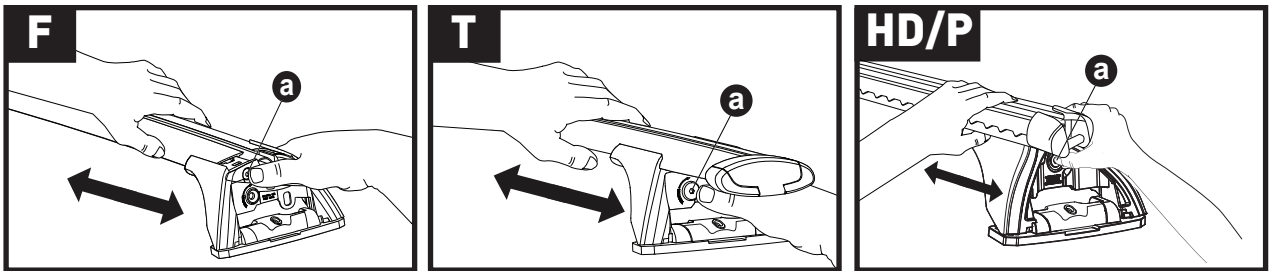

7

		1	2	A	B
Fiat Doblo, 5dr Van 10+	AU, EU, ZA	X = 970 mm (38 1/4")	X = 965 mm (38")	A = 20 mm (6/8")	B = 835 mm (32 7/8")
Mazda 5, 5dr MPV 06-10	EU	X = 832 mm (32 3/4")	X = 793 mm (31 2/8")	-A = 120 mm (4 3/4")	B = 680 mm (26 3/4")
Mazda 5, 5dr MPV 07-10	ZA	X = 832 mm (32 3/4")	X = 793 mm (31 2/8")	-A = 120 mm (4 3/4")	B = 680 mm (26 3/4")
Mazda 5, 5dr MPV 08-08	CN	X = 832 mm (32 3/4")	X = 793 mm (31 2/8")	-A = 120 mm (4 3/4")	B = 680 mm (26 3/4")
Mazda 5, 5dr MPV Jul 10+	EU, ZA	X = 835 mm (32 7/8")	X = 790 mm (31 1/8")	-A = 135 mm (5 3/8")	B = 680 mm (26 3/4")
Mazda 5, 5dr MPV 11-13	CN	X = 835 mm (32 7/8")	X = 790 mm (31 1/8")	-A = 135 mm (5 3/8")	B = 680 mm (26 3/4")
Mazda CX-9, 5dr SUV 07-16	EU	X = 955 mm (37 5/8")	X = 930 mm (36 5/8")	-A = 260 mm (10 1/4")	B = 810 mm (31 7/8")
Mazda CX-9, 5dr SUV 07-Jun 16	AU, NZ	X = 955 mm (37 5/8")	X = 930 mm (36 5/8")	-A = 260 mm (10 1/4")	B = 810 mm (31 7/8")
Mazda Premacy, 5dr MPV 05-10	AU, NZ	X = 832 mm (32 3/4")	X = 793 mm (31 2/8")	-A = 120 mm (4 3/4")	B = 680 mm (26 3/4")
Mazda Premacy, 5dr MPV 10+	AU	X = 835 mm (32 7/8")	X = 790 mm (31 1/8")	-A = 135 mm (5 3/8")	B = 680 mm (26 3/4")
Mazda Premacy, 5dr MPV Jul 10+	NZ	X = 835 mm (32 7/8")	X = 790 mm (31 1/8")	-A = 135 mm (5 3/8")	B = 680 mm (26 3/4")
Mercedes-Benz Viano, 4dr Van 04-13	AU, EU, NZ, ZA	X = 1115 mm (43 7/8")	X = 1120 mm (44 1/8")	-A = 370 mm (14 5/8")	B = 250 mm (9 7/8")
Nissan Primera, 5dr Estate 00-07	ZA	X = 740 mm (29 1/8")	X = 740 mm (29 1/8")	-A = 240 mm (9 1/2")	B = 500 mm (19 5/8")
Nissan Primera W12, 5dr Estate 02-07	EU	X = 740 mm (29 1/8")	X = 740 mm (29 1/8")	-A = 240 mm (9 1/2")	B = 500 mm (19 5/8")
Nissan Primera W12, 5dr Wagon 02-07	AU, NZ	X = 740 mm (29 1/8")	X = 740 mm (29 1/8")	-A = 240 mm (9 1/2")	B = 500 mm (19 5/8")
Opel Combo, 5dr Van 10-17	EU	X = 970 mm (38 1/4")	X = 965 mm (38")	A = 20 mm (6/8")	B = 835 mm (32 7/8")
Subaru Tribeca, 5dr SUV 06+	ZA	X = 950 mm (37 3/8")	X = 910 mm (35 7/8")	A = 160 mm (6 1/4")	B = 920 mm (36 1/4")
Subaru Tribeca, 5dr 06-07	EU	X = 950 mm (37 3/8")	X = 910 mm (35 7/8")	A = 160 mm (6 1/4")	B = 920 mm (36 1/4")
Subaru Tribeca, 5dr SUV Nov 06-Nov 07	AU, NZ	X = 950 mm (37 3/8")	X = 910 mm (35 7/8")	A = 160 mm (6 1/4")	B = 920 mm (36 1/4")
Vauxhall Combo, 5dr Van 11-17	EU	X = 970 mm (38 1/4")	X = 965 mm (38")	A = 20 mm (6/8")	B = 835 mm (32 7/8")