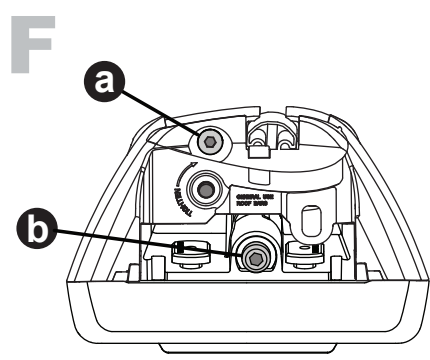

CONTENTS • CONTENUTO • CONTENIDO • INHALT • CONTENUTI

X2

X2

X1

X8

Flush Bar (F)

Through Bar (T)

Heavy Duty Bar (HD)

Square Bar/P-Bar (P)

K665

= 1.1 kg (2.5 lbs.)

14

2X

15

4X

16

4X

17

**4Nm
(35 in-lb)**

4X

18

3Nm
(27 in-lb)

4X

19