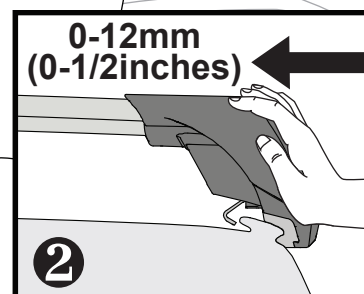

Square Bar/P-Bar (P)

K665

= 1.1 kg (2.5 lbs.)

14

2X

15

4X

16

4X

17

**4Nm
(35 in-lb)**

4X

18

3Nm
(27 in-lb)

4X

19