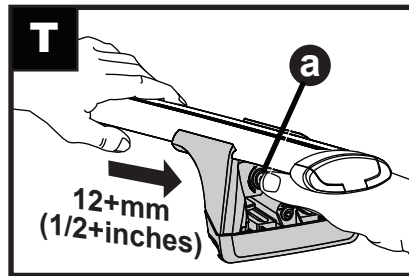

Square Bar/P-Bar (P)

K665

= 1.1 kg (2.5 lbs.)

14

2X

15

4X

16

4X

17

**4Nm
(35 in-lb)**

4X

18

3Nm
(27 in-lb)

4X

19