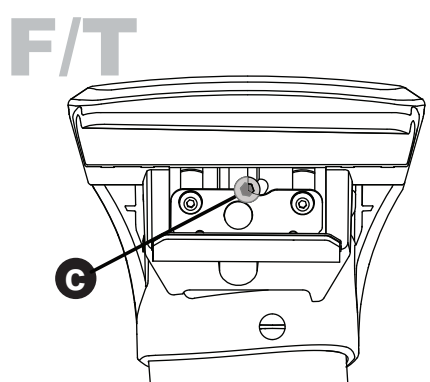

CONTENTS • CONTENUTO • CONTENIDO • INHALT • CONTENUTI

X2

X2

X1

X8

Flush Bar (F)

Through Bar (T)

Heavy Duty Bar (HD)

Square Bar/P-Bar (P)

K665

= 1.1 kg (2.5 lbs.)

14

2X

15

4X

16

4X

17

**4Nm
(35 in-lb)**

4X

18

3Nm
(27 in-lb)

4X

19