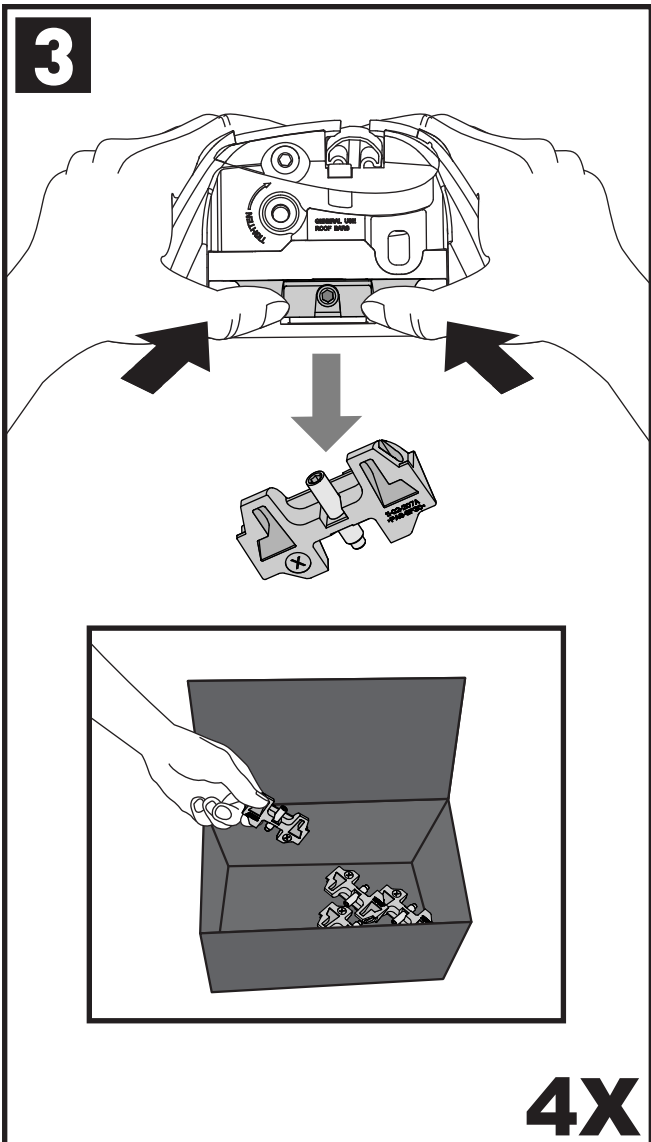

Square Bar/P-Bar (P)

K665

= 1.1 kg (2.5 lbs.)

14

2X

15

4X

16

4X

17

**4Nm
(35 in-lb)**

4X

18

3Nm
(27 in-lb)

4X

19