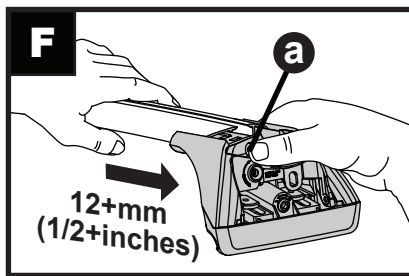

Square Bar/P-Bar (P)

K665

= 1.1 kg (2.5 lbs.)

14

2X

15

4X

16

4X

17

**4Nm
(35 in-lb)**

4X

18

3Nm
(27 in-lb)

4X

19