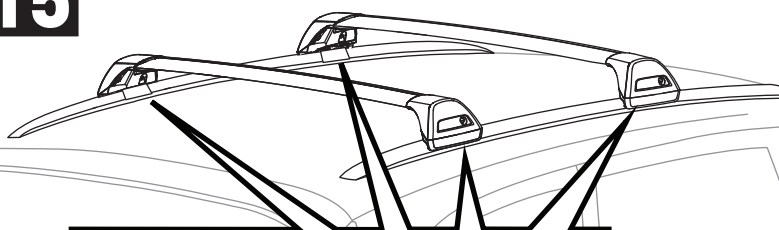

Square Bar/P-Bar (P)

K665

= 1.1 kg (2.5 lbs.)

14

2X

15

4X

16

4X

17

**4Nm
(35 in-lb)**

4X

18

3Nm
(27 in-lb)

4X

19