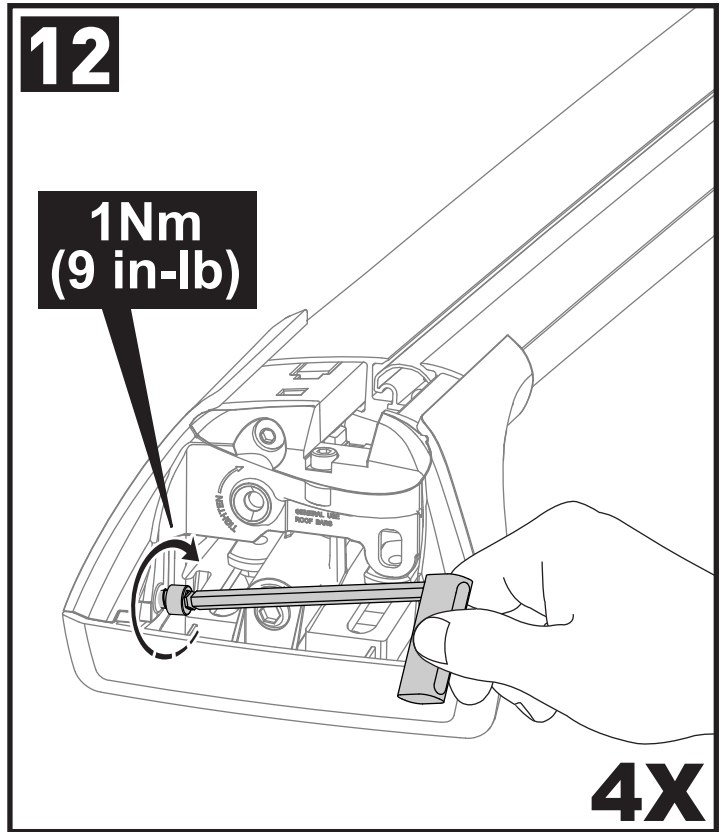

Square Bar/P-Bar (P)

K665

= 1.1 kg (2.5 lbs.)

14

2X

15

4X

16

4X

17

**4Nm
(35 in-lb)**

4X

18

3Nm
(27 in-lb)

4X

19