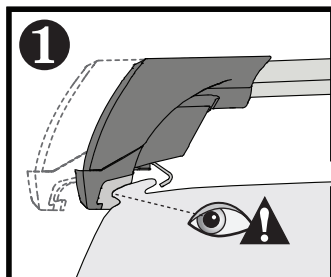

Square Bar/P-Bar (P)

K665

= 1.1 kg (2.5 lbs.)

14

2X

15

4X

16

4X

17

**4Nm
(35 in-lb)**

4X

18

3Nm
(27 in-lb)

4X

19