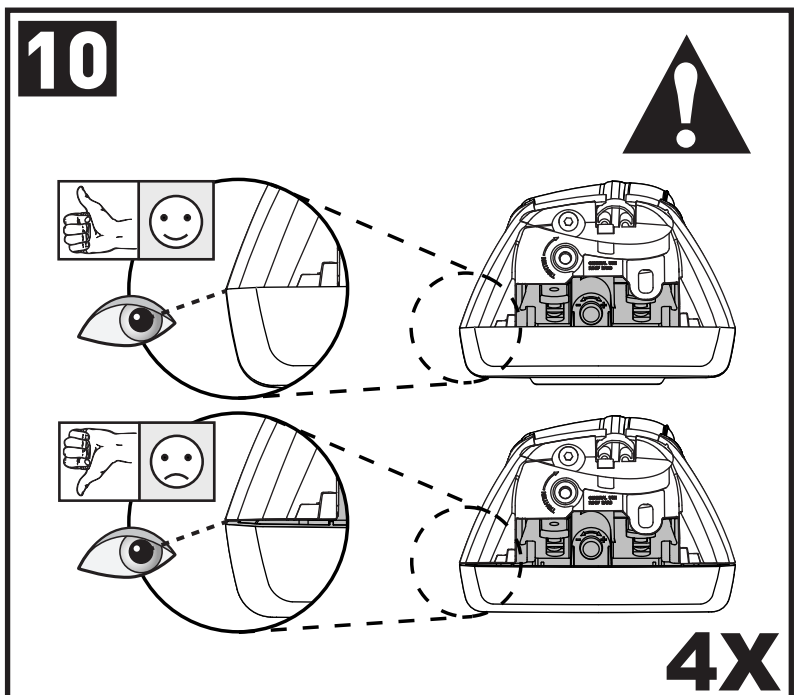

Square Bar/P-Bar (P)

K665

= 1.1 kg (2.5 lbs.)

14

2X

15

4X

16

4X

17

**4Nm
(35 in-lb)**

4X

18

3Nm
(27 in-lb)

4X

19