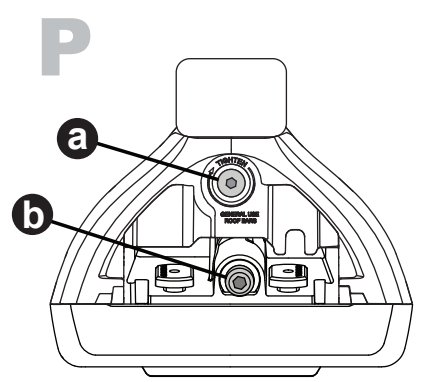

CONTENTS • CONTENUTO • CONTENIDO • INHALT • CONTENUTI

X2

X2

X1

X8

Flush Bar (F)

Through Bar (T)

Heavy Duty Bar (HD)

Square Bar/P-Bar (P)

K665

= 1.1 kg (2.5 lbs.)

14

2X

15

4X

16

4X

17

**4Nm
(35 in-lb)**

4X

18

3Nm
(27 in-lb)

4X

19