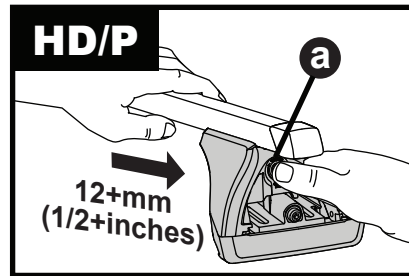

Square Bar/P-Bar (P)

K665

= 1.1 kg (2.5 lbs.)

14

2X

15

4X

16

4X

17

**4Nm
(35 in-lb)**

4X

18

3Nm
(27 in-lb)

4X

19