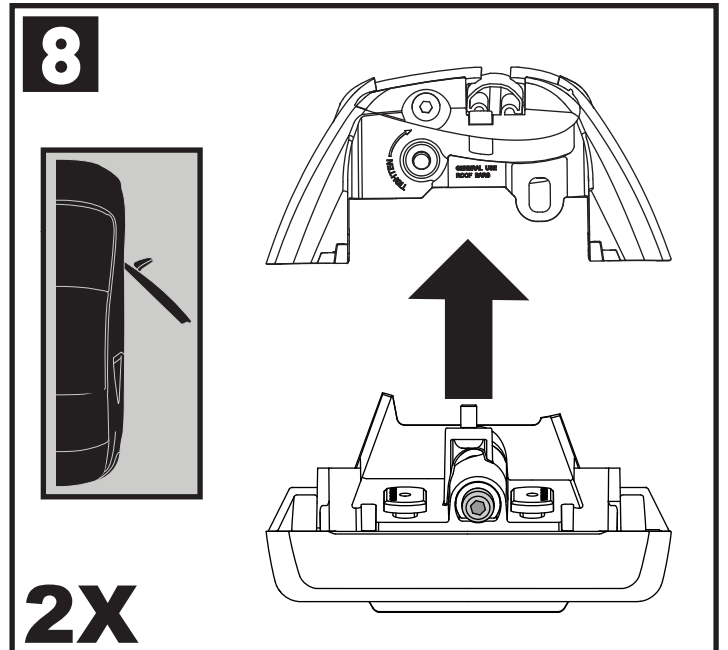

Square Bar/P-Bar (P)

K665

= 1.1 kg (2.5 lbs.)

14

2X

15

4X

16

4X

17

**4Nm
(35 in-lb)**

4X

18

3Nm
(27 in-lb)

4X

19