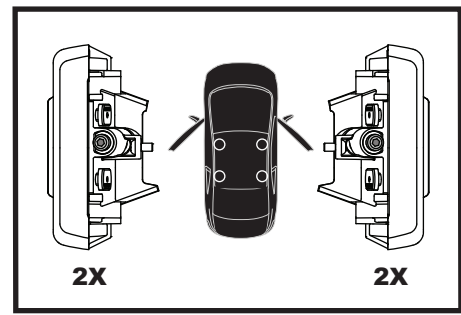

CONTENTS • CONTENUTO • CONTENIDO • INHALT • CONTENUTI

X2

X2

X1

X8

Flush Bar (F)

Through Bar (T)

Heavy Duty Bar (HD)

Square Bar/P-Bar (P)

K665

= 1.1 kg (2.5 lbs.)

14

2X

15

4X

16

4X

17

**4Nm
(35 in-lb)**

4X

18

3Nm
(27 in-lb)

4X

19