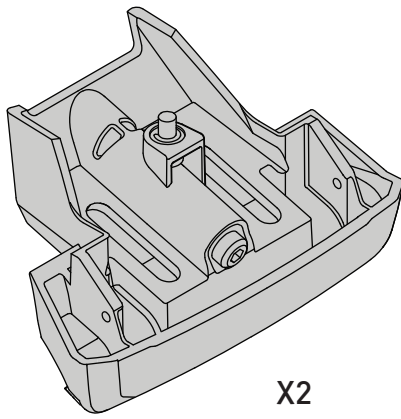

K665

Fitting Kit

MAX kg (lb)					
					
Mini Cooper 5dr Countryman (R60) 2011+	ZA, US	75 kg (165 lb)			
Mini Cooper 5dr Countryman (R60) 2010+	EU	75 kg (165 lb)			
Mini Cooper 5dr Countryman (R60) Feb 2011+	AU, NZ	75 kg (165 lb)			

CONTENTS • CONTENUTO • CONTENIDO • INHALT • CONTENUTI

X2

X2

X1

X8

Flush Bar (F)

Through Bar (T)

Heavy Duty Bar (HD)

Square Bar/P-Bar (P)

K665

= 1.1 kg (2.5 lbs.)

14

2X

15

4X

16

4X

17

**4Nm
(35 in-lb)**

4X

18

3Nm
(27 in-lb)

4X

19