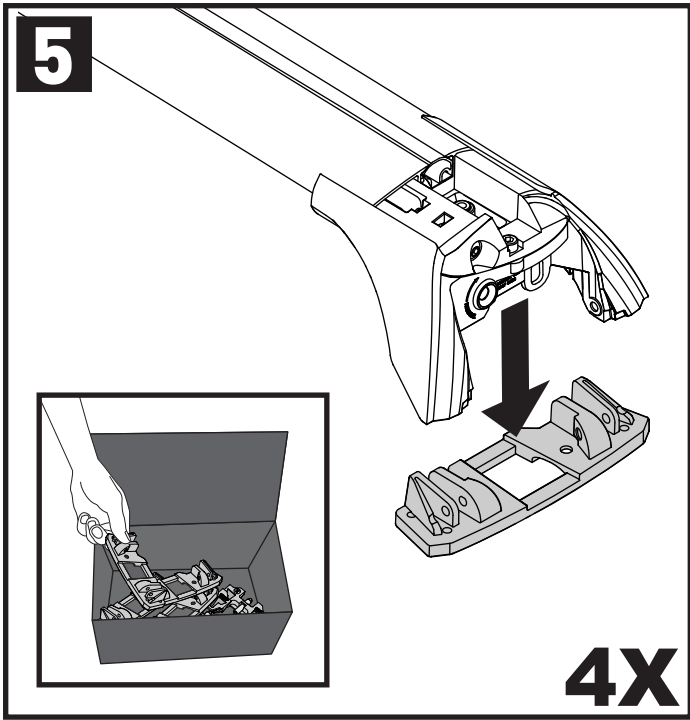

Square Bar/P-Bar (P)

K665

= 1.1 kg (2.5 lbs.)

14

2X

15

4X

16

4X

17

**4Nm
(35 in-lb)**

4X

18

3Nm
(27 in-lb)

4X

19