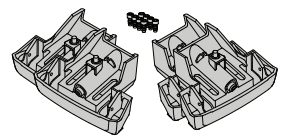

CONTENTS • CONTENUTO • CONTENIDO • INHALT • CONTENUTI

X2

X2

X1

X8

Flush Bar (F)

Through Bar (T)

Heavy Duty Bar (HD)

Square Bar/P-Bar (P)

K665

= 1.1 kg (2.5 lbs.)

14

2X

15

4X

16

4X

17

**4Nm
(35 in-lb)**

4X

18

3Nm
(27 in-lb)

4X

19