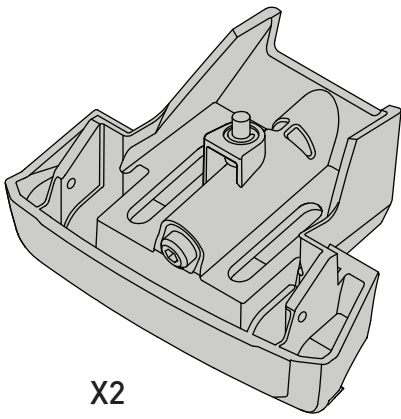

K665

Fitting Kit

MAX kg (lb)					
					
Mini Cooper 5dr Countryman (R60) 2011+	ZA, US	75 kg (165 lb)			
Mini Cooper 5dr Countryman (R60) 2010+	EU	75 kg (165 lb)			
Mini Cooper 5dr Countryman (R60) Feb 2011+	AU, NZ	75 kg (165 lb)			

CONTENTS • CONTENUTO • CONTENIDO • INHALT • CONTENUTI

X2

X2

X1

X8

Flush Bar (F)

Through Bar (T)

Heavy Duty Bar (HD)

Square Bar/P-Bar (P)

K665

= 1.1 kg (2.5 lbs.)

14

2X

15

4X

16

4X

17

**4Nm
(35 in-lb)**

4X

18

3Nm
(27 in-lb)

4X

19