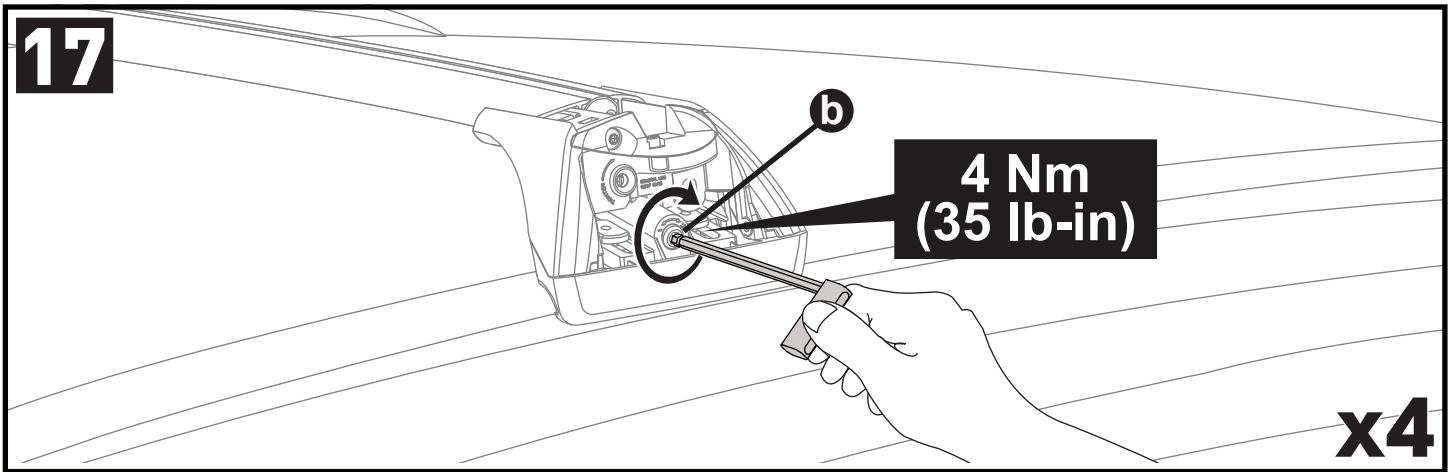

**RL** = 6100001862 (1360)

**14**

		1	2	A	B
BMW X1 (F48), 5dr SUV 16-18	EU, ZA	X = 915 mm (36")	X = 870mm (34 1/4")	-A = 110 mm (4 3/8")	B = 640 mm (25 1/4")
BMW X1 (F48), 5dr SUV 16-Sep 19	AU, NZ	X = 915 mm (36")	X = 870mm (34 1/4")	-A = 110 mm (4 3/8")	B = 640 mm (25 1/4")
BMW X1 (F48), 5dr SUV 19+	EU, ZA	X = 915 mm (36")	X = 870mm (34 1/4")	-A = 110 mm (4 3/8")	B = 640 mm (25 1/4")
BMW X1 (F48), 5dr SUV Oct 19+	AU, NZ	X = 915 mm (36")	X = 870mm (34 1/4")	-A = 110 mm (4 3/8")	B = 640 mm (25 1/4")
BMW X3, 5dr SUV 10-14	EU, ZA	X = 913 mm (36")	X = 896 mm (35 1/4")	-A = 255 mm (10")	B = 445 mm (17 4/8")
BMW X3, 5dr SUV 10-May 14	AU, NZ	X = 913 mm (36")	X = 896 mm (35 1/4")	-A = 255 mm (10")	B = 445 mm (17 4/8")
BMW X3, 5dr SUV 11-17	CN	X = 915 mm (36")	X = 895 mm (35 1/4")	-A = 255 mm (10")	B = 445 mm (17 4/8")
BMW X3, 5dr SUV 14-17	EU	X = 915 mm (36")	X = 895 mm (35 1/4")	-A = 255 mm (10")	B = 445 mm (17 4/8")
BMW X3, 5dr SUV 14-Oct 17	ZA	X = 915 mm (36")	X = 895 mm (35 1/4")	-A = 255 mm (10")	B = 445 mm (17 4/8")
BMW X3, 5dr SUV Jun 14-Oct 17	AU, NZ	X = 915 mm (36")	X = 895 mm (35 1/4")	-A = 255 mm (10")	B = 445 mm (17 4/8")
BMW X4, 5dr SUV 14+	AU, CN, EU, NZ, ZA	X = 955 mm (37 5/8")	X = 925 mm (36 3/8")	-A = 320 mm (12 5/8")	B = 380 mm (15")
BMW X5, 5dr SUV 14-18	CN	X = 980 mm (38 5/8")	X = 950 mm (37 3/8")	-A = 70 mm (2 3/4")	B = 650 mm (25 5/8")
BMW X5 (F15), 5dr SUV 13-18	AU, NZ, ZA	X = 980 mm (38 5/8")	X = 950 mm (37 3/8")	-A = 70 mm (2 3/4")	B = 650 mm (25 5/8")
BMW X5 (F15), 5dr SUV 14-18	EU	X = 980 mm (38 5/8")	X = 950 mm (37 3/8")	-A = 70 mm (2 3/4")	B = 650 mm (25 5/8")
BMW X5, 5dr SUV 18+	AU, EU, NZ, ZA	X = 980 mm (38 5/8")	X = 932 mm (36 3/4")	-A = 70 mm (2 3/4")	B = 650 mm (25 5/8")
BMW X5, 5dr SUV 19+	CN	X = 980 mm (38 5/8")	X = 932 mm (36 3/4")	-A = 70 mm (2 3/4")	B = 650 mm (25 5/8")

**19**

**F**

**T**

**HD**

**P**

**x4**

**20**

**21**