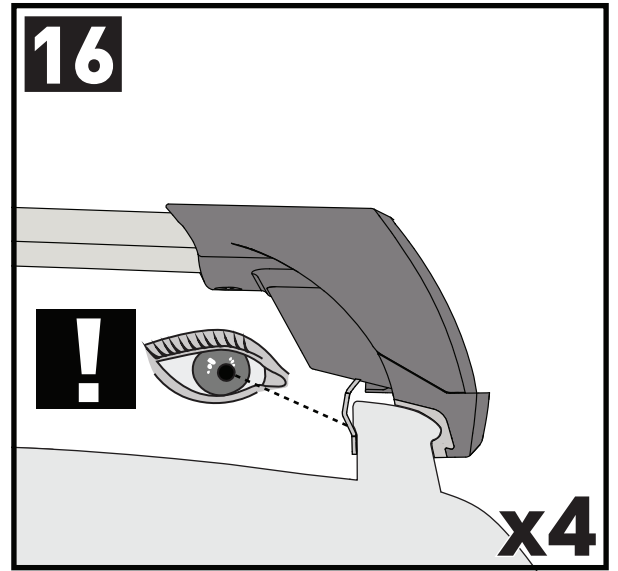

**RL** = 6100001862 (1360)

**14**

		1	2	A	B
BMW X1 (F48), 5dr SUV 16-18	EU, ZA	X = 915 mm (36")	X = 870mm (34 1/4")	-A = 110 mm (4 3/8")	B = 640 mm (25 1/4")
BMW X1 (F48), 5dr SUV 16-Sep 19	AU, NZ	X = 915 mm (36")	X = 870mm (34 1/4")	-A = 110 mm (4 3/8")	B = 640 mm (25 1/4")
BMW X1 (F48), 5dr SUV 19+	EU, ZA	X = 915 mm (36")	X = 870mm (34 1/4")	-A = 110 mm (4 3/8")	B = 640 mm (25 1/4")
BMW X1 (F48), 5dr SUV Oct 19+	AU, NZ	X = 915 mm (36")	X = 870mm (34 1/4")	-A = 110 mm (4 3/8")	B = 640 mm (25 1/4")
BMW X3, 5dr SUV 10-14	EU, ZA	X = 913 mm (36")	X = 896 mm (35 1/4")	-A = 255 mm (10")	B = 445 mm (17 4/8")
BMW X3, 5dr SUV 10-May 14	AU, NZ	X = 913 mm (36")	X = 896 mm (35 1/4")	-A = 255 mm (10")	B = 445 mm (17 4/8")
BMW X3, 5dr SUV 11-17	CN	X = 915 mm (36")	X = 895 mm (35 1/4")	-A = 255 mm (10")	B = 445 mm (17 4/8")
BMW X3, 5dr SUV 14-17	EU	X = 915 mm (36")	X = 895 mm (35 1/4")	-A = 255 mm (10")	B = 445 mm (17 4/8")
BMW X3, 5dr SUV 14-Oct 17	ZA	X = 915 mm (36")	X = 895 mm (35 1/4")	-A = 255 mm (10")	B = 445 mm (17 4/8")
BMW X3, 5dr SUV Jun 14-Oct 17	AU, NZ	X = 915 mm (36")	X = 895 mm (35 1/4")	-A = 255 mm (10")	B = 445 mm (17 4/8")
BMW X4, 5dr SUV 14+	AU, CN, EU, NZ, ZA	X = 955 mm (37 5/8")	X = 925 mm (36 3/8")	-A = 320 mm (12 5/8")	B = 380 mm (15")
BMW X5, 5dr SUV 14-18	CN	X = 980 mm (38 5/8")	X = 950 mm (37 3/8")	-A = 70 mm (2 3/4")	B = 650 mm (25 5/8")
BMW X5 (F15), 5dr SUV 13-18	AU, NZ, ZA	X = 980 mm (38 5/8")	X = 950 mm (37 3/8")	-A = 70 mm (2 3/4")	B = 650 mm (25 5/8")
BMW X5 (F15), 5dr SUV 14-18	EU	X = 980 mm (38 5/8")	X = 950 mm (37 3/8")	-A = 70 mm (2 3/4")	B = 650 mm (25 5/8")
BMW X5, 5dr SUV 18+	AU, EU, NZ, ZA	X = 980 mm (38 5/8")	X = 932 mm (36 3/4")	-A = 70 mm (2 3/4")	B = 650 mm (25 5/8")
BMW X5, 5dr SUV 19+	CN	X = 980 mm (38 5/8")	X = 932 mm (36 3/4")	-A = 70 mm (2 3/4")	B = 650 mm (25 5/8")