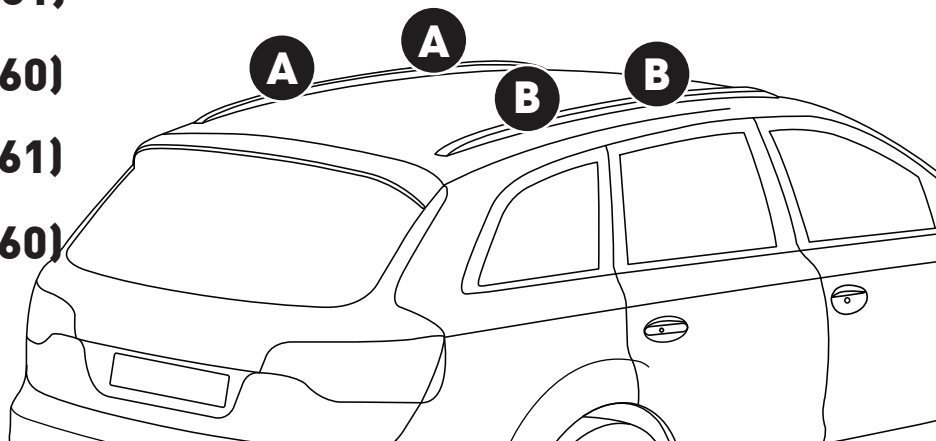

**RL** = 6100001862 (1360)

**14**

		1	2	A	B
BMW X1 (F48), 5dr SUV 16-18	EU, ZA	X = 915 mm (36")	X = 870mm (34 1/4")	-A = 110 mm (4 3/8")	B = 640 mm (25 1/4")
BMW X1 (F48), 5dr SUV 16-Sep 19	AU, NZ	X = 915 mm (36")	X = 870mm (34 1/4")	-A = 110 mm (4 3/8")	B = 640 mm (25 1/4")
BMW X1 (F48), 5dr SUV 19+	EU, ZA	X = 915 mm (36")	X = 870mm (34 1/4")	-A = 110 mm (4 3/8")	B = 640 mm (25 1/4")
BMW X1 (F48), 5dr SUV Oct 19+	AU, NZ	X = 915 mm (36")	X = 870mm (34 1/4")	-A = 110 mm (4 3/8")	B = 640 mm (25 1/4")
BMW X3, 5dr SUV 10-14	EU, ZA	X = 913 mm (36")	X = 896 mm (35 1/4")	-A = 255 mm (10")	B = 445 mm (17 4/8")
BMW X3, 5dr SUV 10-May 14	AU, NZ	X = 913 mm (36")	X = 896 mm (35 1/4")	-A = 255 mm (10")	B = 445 mm (17 4/8")
BMW X3, 5dr SUV 11-17	CN	X = 915 mm (36")	X = 895 mm (35 1/4")	-A = 255 mm (10")	B = 445 mm (17 4/8")
BMW X3, 5dr SUV 14-17	EU	X = 915 mm (36")	X = 895 mm (35 1/4")	-A = 255 mm (10")	B = 445 mm (17 4/8")
BMW X3, 5dr SUV 14-Oct 17	ZA	X = 915 mm (36")	X = 895 mm (35 1/4")	-A = 255 mm (10")	B = 445 mm (17 4/8")
BMW X3, 5dr SUV Jun 14-Oct 17	AU, NZ	X = 915 mm (36")	X = 895 mm (35 1/4")	-A = 255 mm (10")	B = 445 mm (17 4/8")
BMW X4, 5dr SUV 14+	AU, CN, EU, NZ, ZA	X = 955 mm (37 5/8")	X = 925 mm (36 3/8")	-A = 320 mm (12 5/8")	B = 380 mm (15")
BMW X5, 5dr SUV 14-18	CN	X = 980 mm (38 5/8")	X = 950 mm (37 3/8")	-A = 70 mm (2 3/4")	B = 650 mm (25 5/8")
BMW X5 (F15), 5dr SUV 13-18	AU, NZ, ZA	X = 980 mm (38 5/8")	X = 950 mm (37 3/8")	-A = 70 mm (2 3/4")	B = 650 mm (25 5/8")
BMW X5 (F15), 5dr SUV 14-18	EU	X = 980 mm (38 5/8")	X = 950 mm (37 3/8")	-A = 70 mm (2 3/4")	B = 650 mm (25 5/8")
BMW X5, 5dr SUV 18+	AU, EU, NZ, ZA	X = 980 mm (38 5/8")	X = 932 mm (36 3/4")	-A = 70 mm (2 3/4")	B = 650 mm (25 5/8")
BMW X5, 5dr SUV 19+	CN	X = 980 mm (38 5/8")	X = 932 mm (36 3/4")	-A = 70 mm (2 3/4")	B = 650 mm (25 5/8")