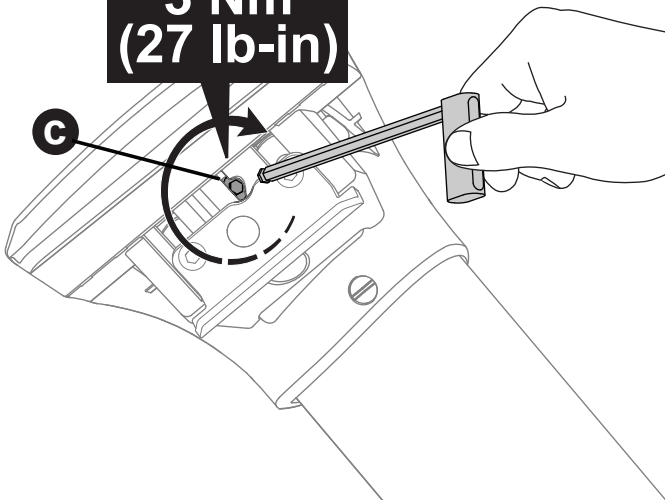

**K670**  
 = 1.5 kg (3.3 lb)

**9**

**3 Nm  
(27 lb-in)**

**x4**

**10 !**

**x4**

**11**

**1 Nm  
(9 lb-in)**

**RL** = 6100001862 (1360)

**14**

		1	2	A	B
BMW X1 (F48), 5dr SUV 16-18	EU, ZA	X = 915 mm (36")	X = 870mm (34 1/4")	-A = 110 mm (4 3/8")	B = 640 mm (25 1/4")
BMW X1 (F48), 5dr SUV 16-Sep 19	AU, NZ	X = 915 mm (36")	X = 870mm (34 1/4")	-A = 110 mm (4 3/8")	B = 640 mm (25 1/4")
BMW X1 (F48), 5dr SUV 19+	EU, ZA	X = 915 mm (36")	X = 870mm (34 1/4")	-A = 110 mm (4 3/8")	B = 640 mm (25 1/4")
BMW X1 (F48), 5dr SUV Oct 19+	AU, NZ	X = 915 mm (36")	X = 870mm (34 1/4")	-A = 110 mm (4 3/8")	B = 640 mm (25 1/4")
BMW X3, 5dr SUV 10-14	EU, ZA	X = 913 mm (36")	X = 896 mm (35 1/4")	-A = 255 mm (10")	B = 445 mm (17 4/8")
BMW X3, 5dr SUV 10-May 14	AU, NZ	X = 913 mm (36")	X = 896 mm (35 1/4")	-A = 255 mm (10")	B = 445 mm (17 4/8")
BMW X3, 5dr SUV 11-17	CN	X = 915 mm (36")	X = 895 mm (35 1/4")	-A = 255 mm (10")	B = 445 mm (17 4/8")
BMW X3, 5dr SUV 14-17	EU	X = 915 mm (36")	X = 895 mm (35 1/4")	-A = 255 mm (10")	B = 445 mm (17 4/8")
BMW X3, 5dr SUV 14-Oct 17	ZA	X = 915 mm (36")	X = 895 mm (35 1/4")	-A = 255 mm (10")	B = 445 mm (17 4/8")
BMW X3, 5dr SUV Jun 14-Oct 17	AU, NZ	X = 915 mm (36")	X = 895 mm (35 1/4")	-A = 255 mm (10")	B = 445 mm (17 4/8")
BMW X4, 5dr SUV 14+	AU, CN, EU, NZ, ZA	X = 955 mm (37 5/8")	X = 925 mm (36 3/8")	-A = 320 mm (12 5/8")	B = 380 mm (15")
BMW X5, 5dr SUV 14-18	CN	X = 980 mm (38 5/8")	X = 950 mm (37 3/8")	-A = 70 mm (2 3/4")	B = 650 mm (25 5/8")
BMW X5 (F15), 5dr SUV 13-18	AU, NZ, ZA	X = 980 mm (38 5/8")	X = 950 mm (37 3/8")	-A = 70 mm (2 3/4")	B = 650 mm (25 5/8")
BMW X5 (F15), 5dr SUV 14-18	EU	X = 980 mm (38 5/8")	X = 950 mm (37 3/8")	-A = 70 mm (2 3/4")	B = 650 mm (25 5/8")
BMW X5, 5dr SUV 18+	AU, EU, NZ, ZA	X = 980 mm (38 5/8")	X = 932 mm (36 3/4")	-A = 70 mm (2 3/4")	B = 650 mm (25 5/8")
BMW X5, 5dr SUV 19+	CN	X = 980 mm (38 5/8")	X = 932 mm (36 3/4")	-A = 70 mm (2 3/4")	B = 650 mm (25 5/8")