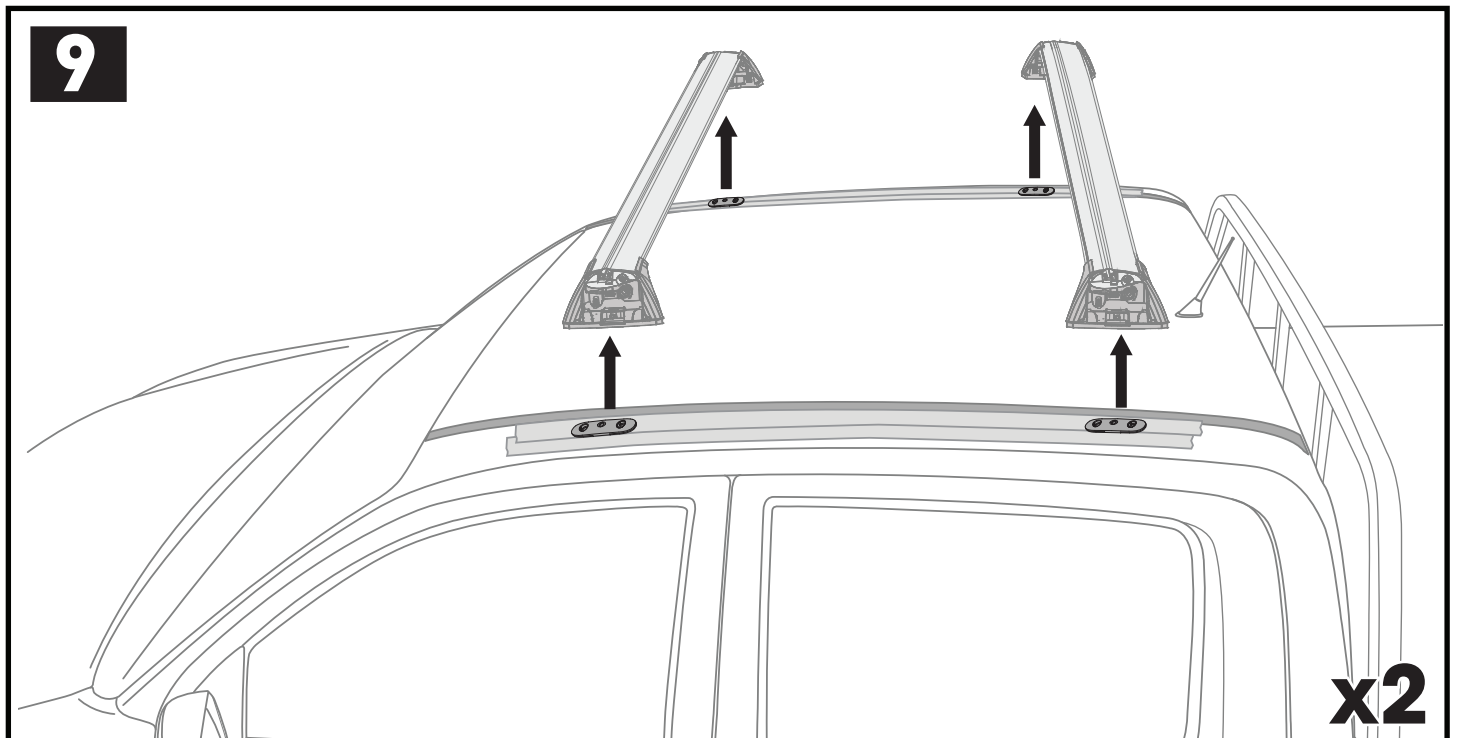

-A	B
LDV T60 Cab Chassis, 2dr Ute Jan 18+	AU	-A = 260 mm (10 1/4")	-
LDV T60 Cab Chassis, 2dr Ute 18+	NZ	-A = 260 mm (10 1/4")	-
Mahindra Genio, 4dr Ute 14+	NZ, ZA	-A = 40 mm (1 5/8")	B = 660 mm (26")
Mahindra Genio, 4dr Ute 16+	AU	-A = 40 mm (1 5/8")	B = 660 mm (26")
Mitsubishi L200 Single Cab, 2dr Ute 16-18	EU	-A = 135 mm (5 3/8")	-
Mitsubishi L200 Single Cab, 2dr Ute 19+	EU	-A = 135 mm (5 3/8")	-
Mitsubishi Triton Single Cab, 2dr Ute May 15-18	AU	-A = 135 mm (5 3/8")	-
Mitsubishi Triton Single Cab, 2dr Ute 15-18	NZ	-A = 135 mm (5 3/8")	-
Mitsubishi Triton Single Cab, 2dr Ute 19+	AU, NZ, ZA	-A = 135 mm (5 3/8")	-
RAM 1500 Crew Cab, 4dr Ute 13+	AU, EU, NZ, ZA	-A = 150 mm (5 7/8")	B = 600 mm (23 5/8")
RAM 1500 Quad Cab, 4dr Ute 13+	AU, EU, NZ, ZA	-A = 150 mm (5 7/8")	B = 500 mm (19 5/8")