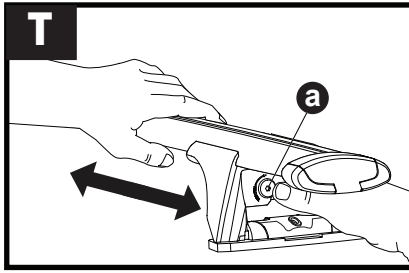

3

		1	2
Chevrolet Colorado Crew Cab, 4dr Ute 12-16	EU	X = 960 mm (37 6/8")	X = 960 mm (37 6/8")
Chevrolet Colorado Crew Cab, 4dr Ute 16+	EU	X = 975 mm (38 3/8")	X = 960 mm (37 6/8")
Chevrolet Colorado Extended Cab, 4dr Ute 12+	EU	X = 985 mm (38 3/4")	X = 985 mm (38 3/4")
Chevrolet Colorado Single Cab, 2dr Ute 13+	EU	X = 960 mm (37 6/8")	-
Dodge Ram 1500, Crew Cab 4dr Ute 09-12	AU, EU, NZ, ZA	X = 1085 mm (42 3/4")	X = 1085 mm (42 3/4")
Dodge Ram 1500, Quad Cab 4dr Ute 09-12	AU, EU, NZ, ZA	X = 1085 mm (42 3/4")	X = 1085 mm (42 3/4")
Holden Colorado Single Cab, 2dr Ute 12+	AU, NZ	X = 960 mm (37 6/8")	-
Holden Colorado Space Cab, 4dr Ute 12+	AU, NZ	X = 985 mm (38 3/4")	X = 985 mm (38 3/4")