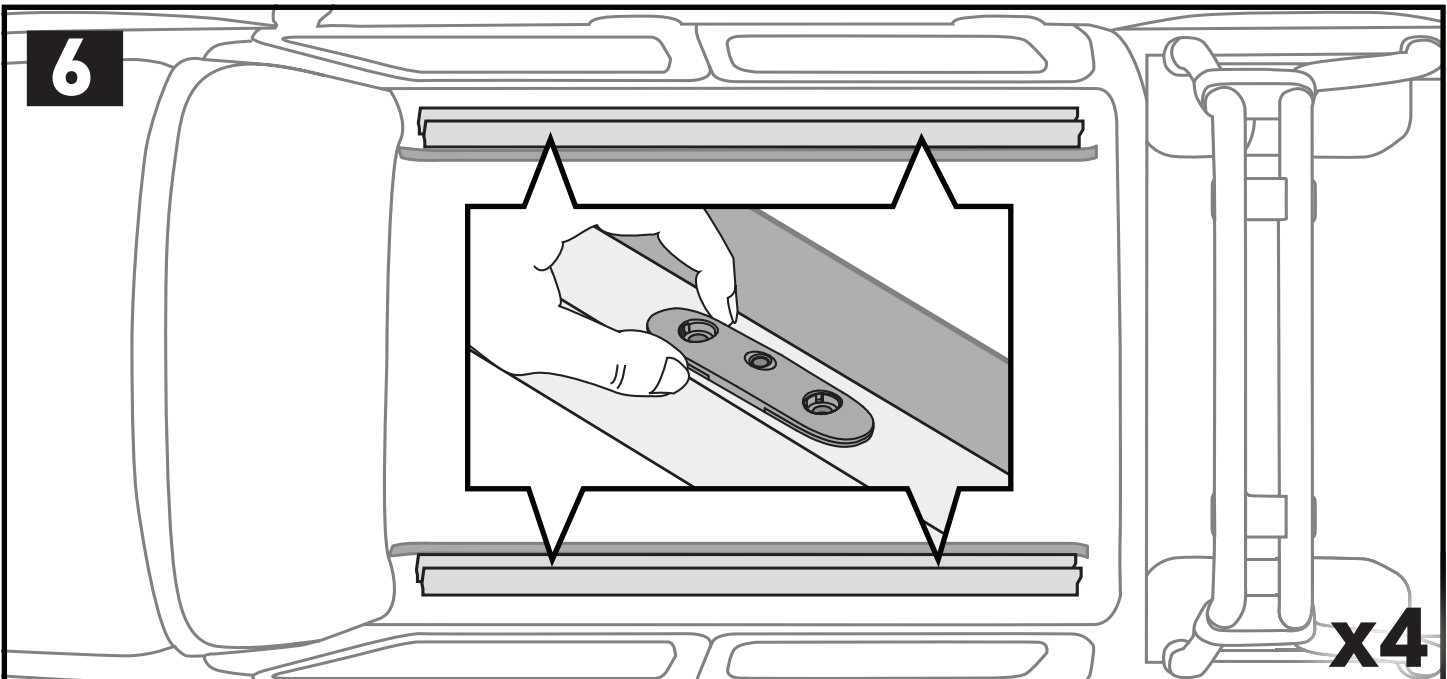

		1	2
Isuzu D-Max Crew Cab, 4dr Ute 12- Apr 17	CN	X = 960 mm (37 6/8")	X = 960 mm (37 6/8")
Isuzu D-Max SX Crew Cab, 4dr Ute 12- Apr 17	AU, NZ	X = 960 mm (37 6/8")	X = 960 mm (37 6/8")
Isuzu D-Max SX Crew Cab, 4dr Ute May 17-Aug 20	AU, NZ	X = 960 mm (37 6/8")	X = 960 mm (37 6/8")
Isuzu D-Max Double Cab, 4dr Ute 12-17	EU	X = 960 mm (37 6/8")	X = 960 mm (37 6/8")
Isuzu D-Max Double Cab, 4dr Ute 17-20	EU	X = 960 mm (37 6/8")	X = 960 mm (37 6/8")
Isuzu D-Max Extended Cab, 4dr Ute 12-17	EU	X = 960 mm (37 6/8")	X = 960 mm (37 6/8")
Isuzu D-Max Extended Cab, 4dr Ute 17-20	EU	X = 970 mm (38 1/4")	X = 960 mm (37 6/8")
Isuzu D-Max Single Cab, 2dr Ute 12-16	EU	X = 975 mm (38 3/8")	-
Isuzu D-Max Single Cab, 2dr Ute 17-19	EU	X = 975 mm (38 3/8")	-
Isuzu D-Max Single Cab, 2dr Ute 18-19	ZA	X = 975 mm (38 3/8")	-
Isuzu D-Max Single Cab, 2dr Ute 20+	EU, ZA	X = 975 mm (38 3/8")	-
Isuzu D-Max Single Cab, 2dr Ute Sep 20+	AU, NZ	X = 975 mm (38 3/8")	-
Isuzu D-Max SX/EX Single Cab, 2dr Ute 12-May 17	AU, NZ	X = 975 mm (38 3/8")	-
Isuzu D-Max SX/EX Single Cab, 2dr Ute Jun 17-Aug 20	AU, NZ	X = 975 mm (38 3/8")	-
Isuzu D-Max LS-U/LS-M Space Cab, 4dr Ute 12-May 17	AU, NZ	X = 960 mm (37 6/8")	X = 960 mm (37 6/8")
Isuzu D-Max LS-U/LS-M Space Cab, 4dr Ute June 17-Aug 20	AU, NZ	X = 970 mm (38 1/4")	X = 960 mm (37 6/8")
Isuzu D-Max Space Cab, 4dr Ute 20+	EU, ZA	X = 980 mm (38 5/8")	X = 975 mm (38 3/8")
Isuzu D-Max Space Cab, 4dr Ute Sep 20+	AU, NZ	X = 980 mm (38 5/8")	X = 975 mm (38 3/8")
Isuzu D-Max SX Space Cab, 4dr Ute 12-May 17	AU, NZ	X = 960 mm (37 6/8")	X = 960 mm (37 6/8")
Isuzu D-Max SX Space Cab, 4dr Ute June 17-Aug 20	AU, NZ	X = 970 mm (38 1/4")	X = 960 mm (37 6/8")
Isuzu KB Double Cab, 4dr Ute 12- Apr 17	ZA	X = 960 mm (37 6/8")	X = 960 mm (37 6/8")
Isuzu KB Double Cab, 4dr Ute May 17-20	ZA	X = 960 mm (37 6/8")	X = 960 mm (37 6/8")
Isuzu KB Extended Cab, 4dr Ute 12-17	ZA	X = 960 mm (37 6/8")	X = 960 mm (37 6/8")
Isuzu KB Extended Cab, 4dr Ute 17-20	ZA	X = 970 mm (38 1/4")	X = 960 mm (37 6/8")
Isuzu KB Single Cab, 2dr Ute 12-16	ZA	X = 975 mm (38 3/8")	-
Isuzu KB Single Cab, 2dr Ute 17-18	ZA	X = 975 mm (38 3/8")	-
LDV Deliver 9, 4dr Van Oct 20+	AU, NZ	X = 1425 mm (56 1/8")	X = 1430 mm (56 1/4")
LDV T60 Cab Chassis, 2dr Ute 18+	AU	X = 980 mm (38 5/8")	-
LDV T60 Cab Chassis, 2dr Ute 18+	NZ	X = 980 mm (38 5/8")	-
Mahindra Genio, 4dr Ute 14+	NZ, ZA	X = 1083 mm (42 5/8")	X = 1045 mm (41 1/8")
Mahindra Genio, 4dr Ute 16+	AU	X = 1083 mm (42 5/8")	X = 1045 mm (41 1/8")
Mitsubishi L200 Single Cab, 2dr Ute 16-18	EU	X = 950 mm (37 3/8")	-
Mitsubishi L200 Single Cab, 2dr Ute 19+	EU	X = 920 mm (36 1/4")	-
Mitsubishi Triton Single Cab, 2dr Ute May 15-18	AU	X = 950 mm (37 3/8")	-
Mitsubishi Triton Single Cab, 2dr Ute 15-18	NZ	X = 950 mm (37 3/8")	-
Mitsubishi Triton Single Cab, 2dr Ute 19+	AU, NZ, ZA	X = 920 mm (36 1/4")	-
RAM 1500 Crew Cab, 4dr Ute 13+	AU, EU, NZ, ZA	X = 1085 mm (42 3/4")	X = 1085 mm (42 3/4")
RAM 1500 Quad Cab, 4dr Ute 13+	AU, EU, NZ, ZA	X = 1085 mm (42 3/4")	X = 1085 mm (42 3/4")