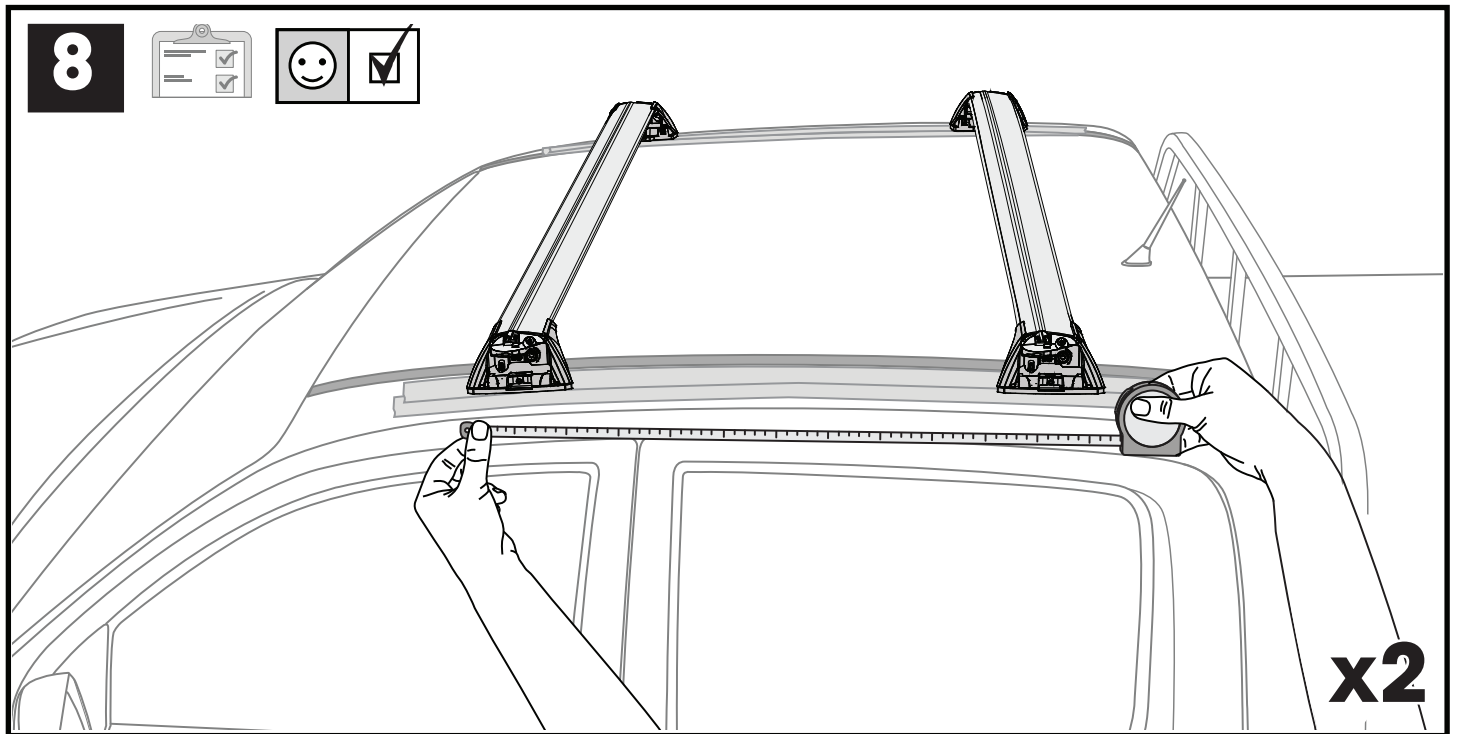

-A	B
LDV T60 Cab Chassis, 2dr Ute Jan 18+	AU	-A = 260 mm (10 1/4")	-
LDV T60 Cab Chassis, 2dr Ute 18+	NZ	-A = 260 mm (10 1/4")	-
Mahindra Genio, 4dr Ute 14+	NZ, ZA	-A = 40 mm (1 5/8")	B = 660 mm (26")
Mahindra Genio, 4dr Ute 16+	AU	-A = 40 mm (1 5/8")	B = 660 mm (26")
Mitsubishi L200 Single Cab, 2dr Ute 16-18	EU	-A = 135 mm (5 3/8")	-
Mitsubishi L200 Single Cab, 2dr Ute 19+	EU	-A = 135 mm (5 3/8")	-
Mitsubishi Triton Single Cab, 2dr Ute May 15-18	AU	-A = 135 mm (5 3/8")	-
Mitsubishi Triton Single Cab, 2dr Ute 15-18	NZ	-A = 135 mm (5 3/8")	-
Mitsubishi Triton Single Cab, 2dr Ute 19+	AU, NZ, ZA	-A = 135 mm (5 3/8")	-
RAM 1500 Crew Cab, 4dr Ute 13+	AU, EU, NZ, ZA	-A = 150 mm (5 7/8")	B = 600 mm (23 5/8")
RAM 1500 Quad Cab, 4dr Ute 13+	AU, EU, NZ, ZA	-A = 150 mm (5 7/8")	B = 500 mm (19 5/8")