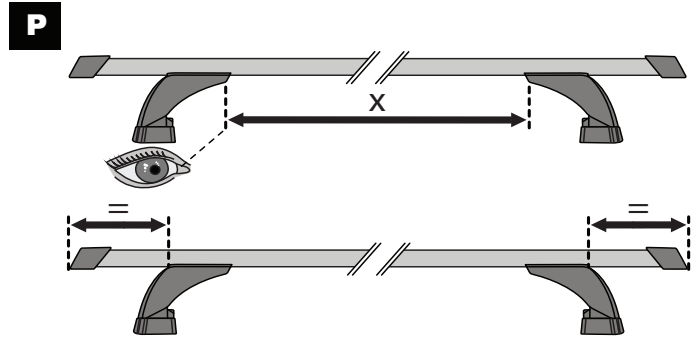

3

		1	2
Chevrolet Colorado Crew Cab, 4dr Ute 12-16	EU	X = 960 mm (37 6/8")	X = 960 mm (37 6/8")
Chevrolet Colorado Crew Cab, 4dr Ute 16+	EU	X = 975 mm (38 3/8")	X = 960 mm (37 6/8")
Chevrolet Colorado Extended Cab, 4dr Ute 12+	EU	X = 985 mm (38 3/4")	X = 985 mm (38 3/4")
Chevrolet Colorado Single Cab, 2dr Ute 13+	EU	X = 960 mm (37 6/8")	-
Dodge Ram 1500, Crew Cab 4dr Ute 09-12	AU, EU, NZ, ZA	X = 1085 mm (42 3/4")	X = 1085 mm (42 3/4")
Dodge Ram 1500, Quad Cab 4dr Ute 09-12	AU, EU, NZ, ZA	X = 1085 mm (42 3/4")	X = 1085 mm (42 3/4")
Holden Colorado Single Cab, 2dr Ute 12+	AU, NZ	X = 960 mm (37 6/8")	-
Holden Colorado Space Cab, 4dr Ute 12+	AU, NZ	X = 985 mm (38 3/4")	X = 985 mm (38 3/4")