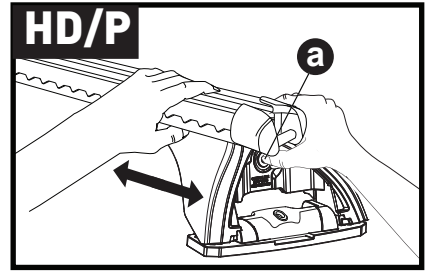

3

		1	2
Chevrolet Colorado Crew Cab, 4dr Ute 12-16	EU	X = 960 mm (37 6/8")	X = 960 mm (37 6/8")
Chevrolet Colorado Crew Cab, 4dr Ute 16+	EU	X = 975 mm (38 3/8")	X = 960 mm (37 6/8")
Chevrolet Colorado Extended Cab, 4dr Ute 12+	EU	X = 985 mm (38 3/4")	X = 985 mm (38 3/4")
Chevrolet Colorado Single Cab, 2dr Ute 13+	EU	X = 960 mm (37 6/8")	-
Dodge Ram 1500, Crew Cab 4dr Ute 09-12	AU, EU, NZ, ZA	X = 1085 mm (42 3/4")	X = 1085 mm (42 3/4")
Dodge Ram 1500, Quad Cab 4dr Ute 09-12	AU, EU, NZ, ZA	X = 1085 mm (42 3/4")	X = 1085 mm (42 3/4")
Holden Colorado Single Cab, 2dr Ute 12+	AU, NZ	X = 960 mm (37 6/8")	-
Holden Colorado Space Cab, 4dr Ute 12+	AU, NZ	X = 985 mm (38 3/4")	X = 985 mm (38 3/4")