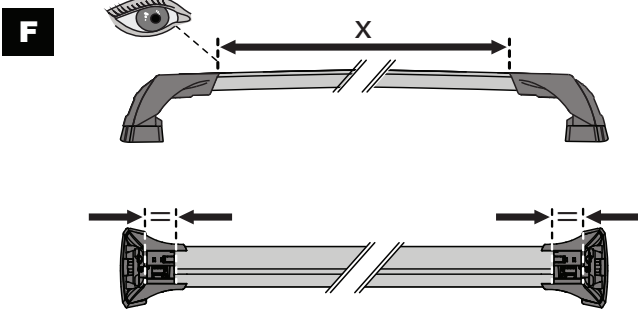

3

		1	2
Chevrolet Colorado Crew Cab, 4dr Ute 12-16	EU	X = 960 mm (37 6/8")	X = 960 mm (37 6/8")
Chevrolet Colorado Crew Cab, 4dr Ute 16+	EU	X = 975 mm (38 3/8")	X = 960 mm (37 6/8")
Chevrolet Colorado Extended Cab, 4dr Ute 12+	EU	X = 985 mm (38 3/4")	X = 985 mm (38 3/4")
Chevrolet Colorado Single Cab, 2dr Ute 13+	EU	X = 960 mm (37 6/8")	-
Dodge Ram 1500, Crew Cab 4dr Ute 09-12	AU, EU, NZ, ZA	X = 1085 mm (42 3/4")	X = 1085 mm (42 3/4")
Dodge Ram 1500, Quad Cab 4dr Ute 09-12	AU, EU, NZ, ZA	X = 1085 mm (42 3/4")	X = 1085 mm (42 3/4")
Holden Colorado Single Cab, 2dr Ute 12+	AU, NZ	X = 960 mm (37 6/8")	-
Holden Colorado Space Cab, 4dr Ute 12+	AU, NZ	X = 985 mm (38 3/4")	X = 985 mm (38 3/4")