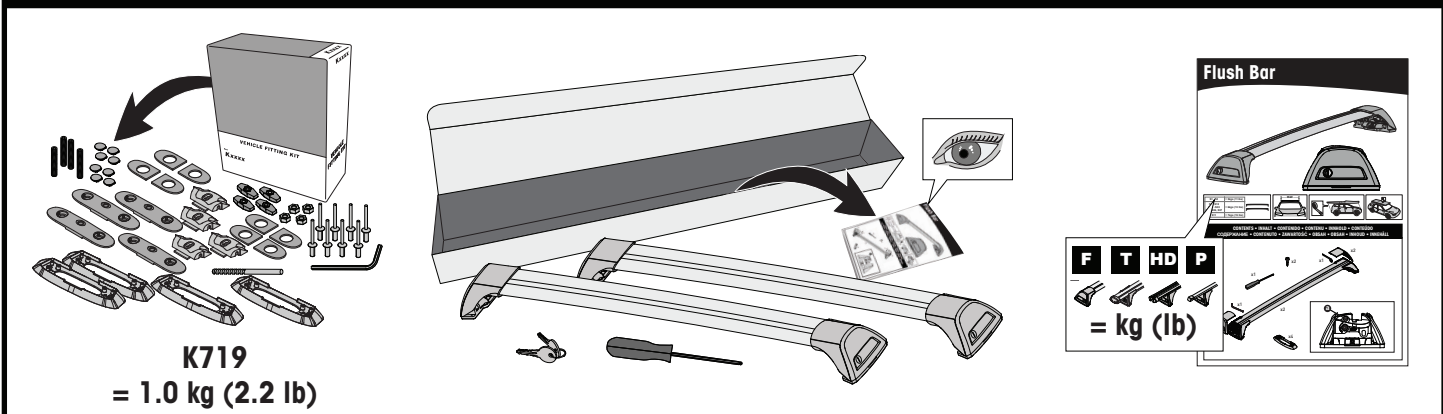

**ATTENTION • ACHTUNG • ATENCIÓN • ATTENTION • OPPMERKSOMHET • ATENÇÃO • ВНИМАНИЕ • ATTENZIONE
UWAGA • UPOZORNĚNÍ • UPOZORNENIE • LET OP • UPPMÄRKSAMHET • OPMÆRKSOMHED • УВАГА • HUOMIO**