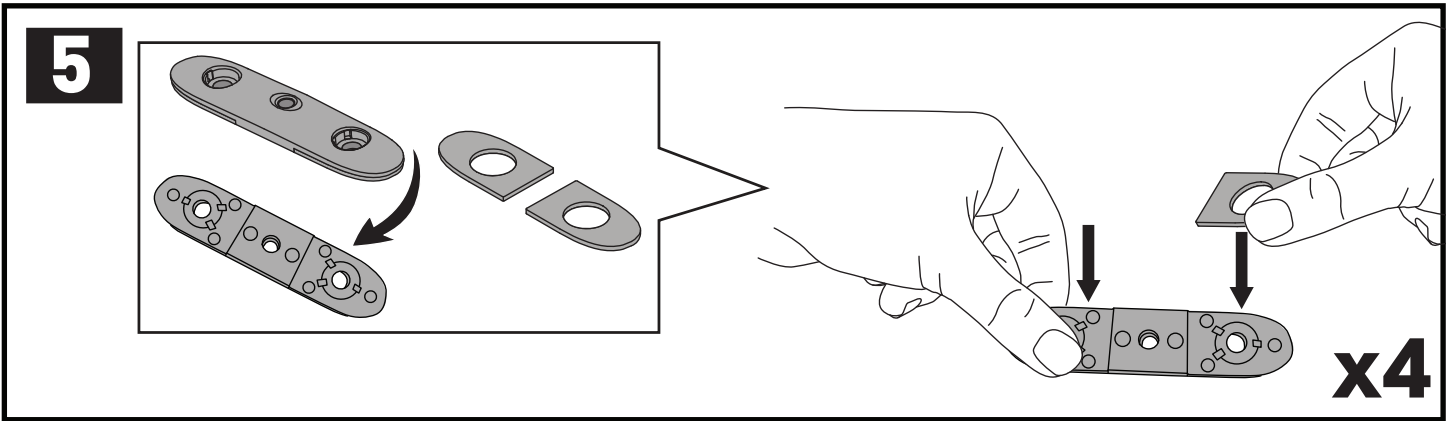

		1	2
Isuzu D-Max Crew Cab, 4dr Ute 12- Apr 17	CN	X = 960 mm (37 6/8")	X = 960 mm (37 6/8")
Isuzu D-Max SX Crew Cab, 4dr Ute 12- Apr 17	AU, NZ	X = 960 mm (37 6/8")	X = 960 mm (37 6/8")
Isuzu D-Max SX Crew Cab, 4dr Ute May 17-Aug 20	AU, NZ	X = 960 mm (37 6/8")	X = 960 mm (37 6/8")
Isuzu D-Max Double Cab, 4dr Ute 12-17	EU	X = 960 mm (37 6/8")	X = 960 mm (37 6/8")
Isuzu D-Max Double Cab, 4dr Ute 17-20	EU	X = 960 mm (37 6/8")	X = 960 mm (37 6/8")
Isuzu D-Max Extended Cab, 4dr Ute 12-17	EU	X = 960 mm (37 6/8")	X = 960 mm (37 6/8")
Isuzu D-Max Extended Cab, 4dr Ute 17-20	EU	X = 970 mm (38 1/4")	X = 960 mm (37 6/8")
Isuzu D-Max Single Cab, 2dr Ute 12-16	EU	X = 975 mm (38 3/8")	-
Isuzu D-Max Single Cab, 2dr Ute 17-19	EU	X = 975 mm (38 3/8")	-
Isuzu D-Max Single Cab, 2dr Ute 18-19	ZA	X = 975 mm (38 3/8")	-
Isuzu D-Max Single Cab, 2dr Ute 20+	EU, ZA	X = 975 mm (38 3/8")	-
Isuzu D-Max Single Cab, 2dr Ute Sep 20+	AU, NZ	X = 975 mm (38 3/8")	-
Isuzu D-Max SX/EX Single Cab, 2dr Ute 12-May 17	AU, NZ	X = 975 mm (38 3/8")	-
Isuzu D-Max SX/EX Single Cab, 2dr Ute Jun 17-Aug 20	AU, NZ	X = 975 mm (38 3/8")	-
Isuzu D-Max LS-U/LS-M Space Cab, 4dr Ute 12-May 17	AU, NZ	X = 960 mm (37 6/8")	X = 960 mm (37 6/8")
Isuzu D-Max LS-U/LS-M Space Cab, 4dr Ute June 17-Aug 20	AU, NZ	X = 970 mm (38 1/4")	X = 960 mm (37 6/8")
Isuzu D-Max Space Cab, 4dr Ute 20+	EU, ZA	X = 980 mm (38 5/8")	X = 975 mm (38 3/8")
Isuzu D-Max Space Cab, 4dr Ute Sep 20+	AU, NZ	X = 980 mm (38 5/8")	X = 975 mm (38 3/8")
Isuzu D-Max SX Space Cab, 4dr Ute 12-May 17	AU, NZ	X = 960 mm (37 6/8")	X = 960 mm (37 6/8")
Isuzu D-Max SX Space Cab, 4dr Ute June 17-Aug 20	AU, NZ	X = 970 mm (38 1/4")	X = 960 mm (37 6/8")
Isuzu KB Double Cab, 4dr Ute 12- Apr 17	ZA	X = 960 mm (37 6/8")	X = 960 mm (37 6/8")
Isuzu KB Double Cab, 4dr Ute May 17-20	ZA	X = 960 mm (37 6/8")	X = 960 mm (37 6/8")
Isuzu KB Extended Cab, 4dr Ute 12-17	ZA	X = 960 mm (37 6/8")	X = 960 mm (37 6/8")
Isuzu KB Extended Cab, 4dr Ute 17-20	ZA	X = 970 mm (38 1/4")	X = 960 mm (37 6/8")
Isuzu KB Single Cab, 2dr Ute 12-16	ZA	X = 975 mm (38 3/8")	-
Isuzu KB Single Cab, 2dr Ute 17-18	ZA	X = 975 mm (38 3/8")	-
LDV Deliver 9, 4dr Van Oct 20+	AU, NZ	X = 1425 mm (56 1/8")	X = 1430 mm (56 1/4")
LDV T60 Cab Chassis, 2dr Ute 18+	AU	X = 980 mm (38 5/8")	-
LDV T60 Cab Chassis, 2dr Ute 18+	NZ	X = 980 mm (38 5/8")	-
Mahindra Genio, 4dr Ute 14+	NZ, ZA	X = 1083 mm (42 5/8")	X = 1045 mm (41 1/8")
Mahindra Genio, 4dr Ute 16+	AU	X = 1083 mm (42 5/8")	X = 1045 mm (41 1/8")
Mitsubishi L200 Single Cab, 2dr Ute 16-18	EU	X = 950 mm (37 3/8")	-
Mitsubishi L200 Single Cab, 2dr Ute 19+	EU	X = 920 mm (36 1/4")	-
Mitsubishi Triton Single Cab, 2dr Ute May 15-18	AU	X = 950 mm (37 3/8")	-
Mitsubishi Triton Single Cab, 2dr Ute 15-18	NZ	X = 950 mm (37 3/8")	-
Mitsubishi Triton Single Cab, 2dr Ute 19+	AU, NZ, ZA	X = 920 mm (36 1/4")	-
RAM 1500 Crew Cab, 4dr Ute 13+	AU, EU, NZ, ZA	X = 1085 mm (42 3/4")	X = 1085 mm (42 3/4")
RAM 1500 Quad Cab, 4dr Ute 13+	AU, EU, NZ, ZA	X = 1085 mm (42 3/4")	X = 1085 mm (42 3/4")