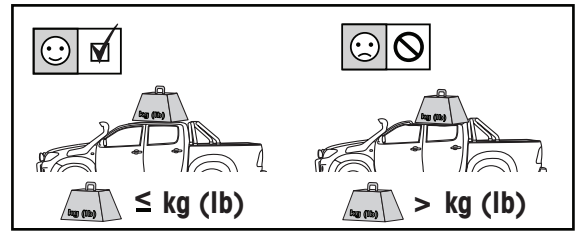

**MAXIMUM kg (lb) • MAXIMUM kg • MÁXIMO kg • MAXIMUM kg • MAKSIMALT kg • MÁXIMO kg
МАКСИМУМ кг • MASSIMO kg • MAKSIMALNEJ kg • MAXIMÁLNÍ kg • MAXIMÁLNE kg
MAXIMUM kg • MAXIMAL kg • MAKSIMAL kg • МАКСИМАЛЬНА kg • ENIMMÄISMÄÄRÄ kg**