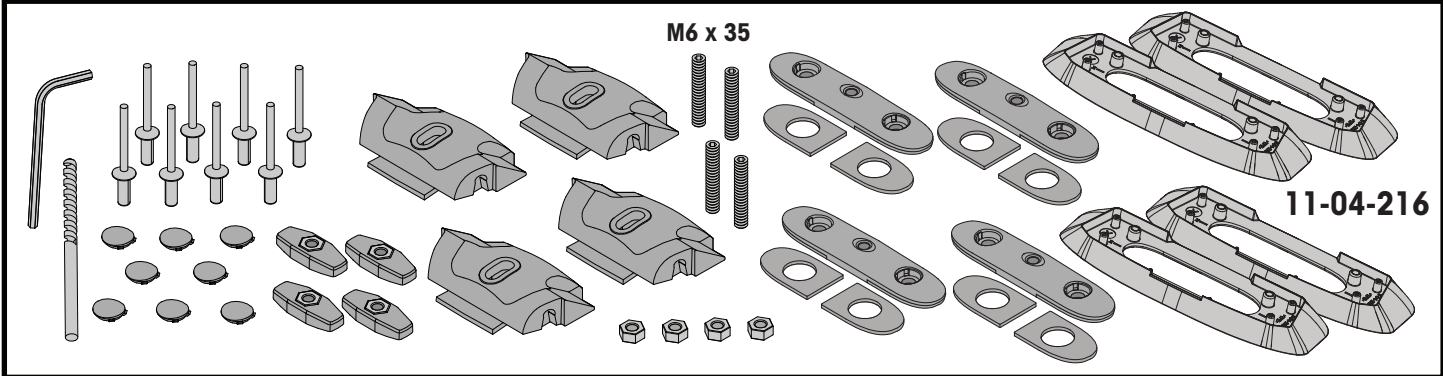

**CONTENTS • INHALT • CONTENIDO • CONTENU • INNHOLD • CONTEÚDO • СОДЕРЖАНИЕ • CONTENUTO
ZAWARTOŚĆ • OBSAH • OBSAH • INHOUD • INNEHÅLL • INDHOLD • ЗМІСТ • SISÄLLYS**