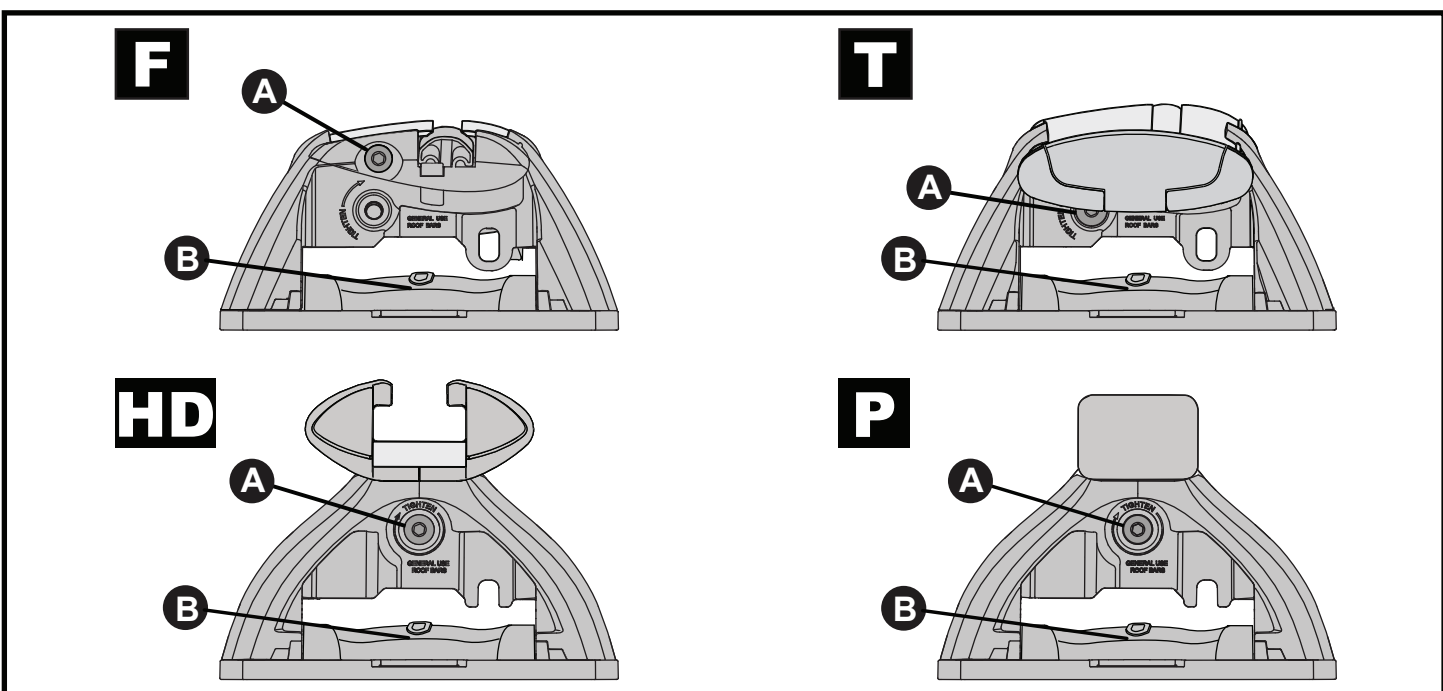

**ATTENTION • ACHTUNG • ATENCIÓN • ATTENTION • OPPMERKSOMHET • ATENÇÃO • ВНИМАНИЕ • ATTENZIONE
UWAGA • UPOZORNĚNÍ • UPOZORNENIE • LET OP • UPPMÄRKSAMHET • OPMÆRKSOMHED • УВАГА • HUOMIO**