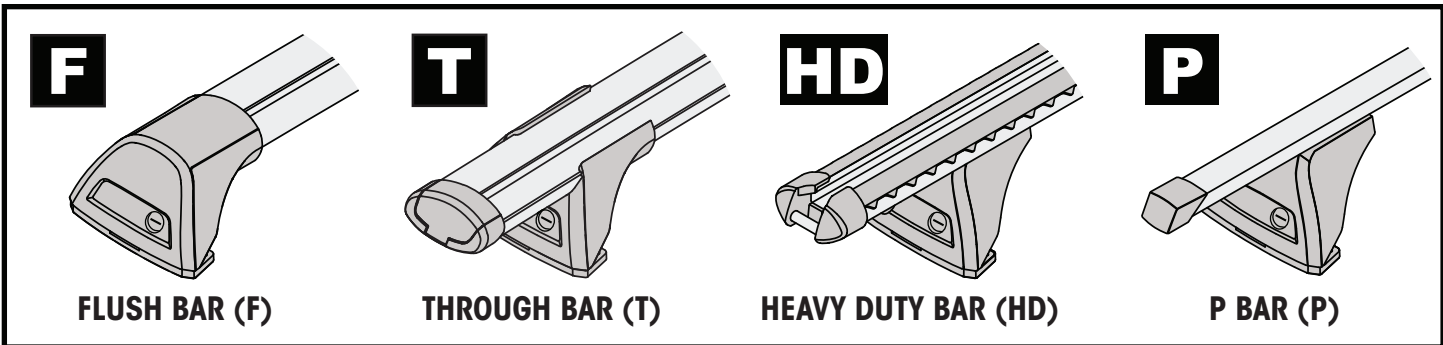

**CONTENTS • INHALT • CONTENIDO • CONTENU • INNHOLD • CONTEÚDO • СОДЕРЖАНИЕ • CONTENUTO
ZAWARTOŚĆ • OBSAH • OBSAH • INHOUD • INNEHÅLL • INDHOLD • ЗМІСТ • SISÄLLYS**