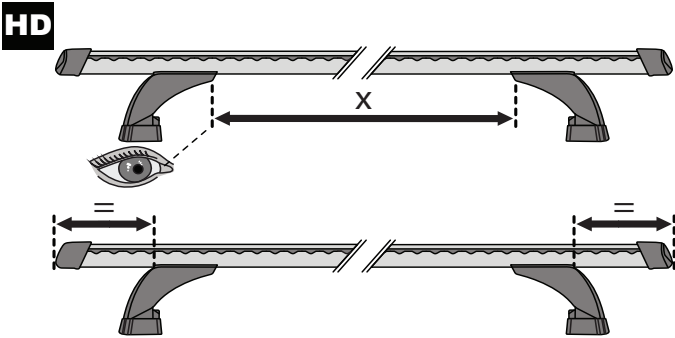

3

		1	2
Chevrolet Colorado Crew Cab, 4dr Ute 12-16	EU	X = 960 mm (37 6/8")	X = 960 mm (37 6/8")
Chevrolet Colorado Crew Cab, 4dr Ute 16+	EU	X = 975 mm (38 3/8")	X = 960 mm (37 6/8")
Chevrolet Colorado Extended Cab, 4dr Ute 12+	EU	X = 985 mm (38 3/4")	X = 985 mm (38 3/4")
Chevrolet Colorado Single Cab, 2dr Ute 13+	EU	X = 960 mm (37 6/8")	-
Dodge Ram 1500, Crew Cab 4dr Ute 09-12	AU, EU, NZ, ZA	X = 1085 mm (42 3/4")	X = 1085 mm (42 3/4")
Dodge Ram 1500, Quad Cab 4dr Ute 09-12	AU, EU, NZ, ZA	X = 1085 mm (42 3/4")	X = 1085 mm (42 3/4")
Holden Colorado Single Cab, 2dr Ute 12+	AU, NZ	X = 960 mm (37 6/8")	-
Holden Colorado Space Cab, 4dr Ute 12+	AU, NZ	X = 985 mm (38 3/4")	X = 985 mm (38 3/4")