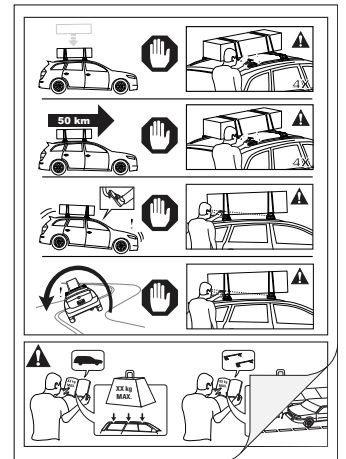

Yakima Australia Pty Ltd
17 Hinkler Court, Brendale
QLD 4500, Australia
1800 143 548
www.prorack.com.au
www.whispbar.com.au
www.yakima.com.au

Yakima Products, Inc.
4101 Kruse Way
Lake Oswego, OR. 97035 USA
888 925 4621
www.yakima.com

WORKS WITH: