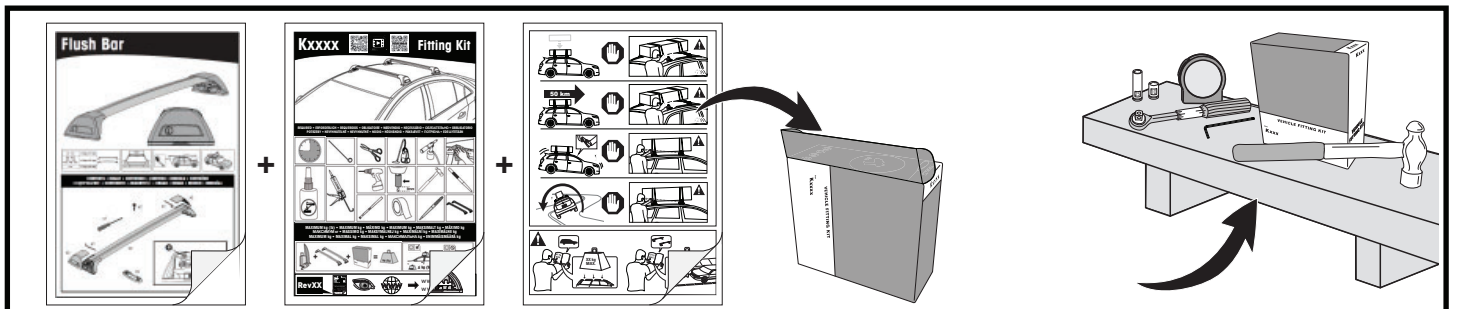

Yakima Australia Pty Ltd
17 Hinkler Court, Brendale
QLD 4500, Australia
1800 143 548
www.prorack.com.au
www.whispbar.com.au
www.yakima.com.au

Yakima Products, Inc.
4101 Kruse Way
Lake Oswego, OR. 97035 USA
888 925 4621
www.yakima.com

WORKS WITH: