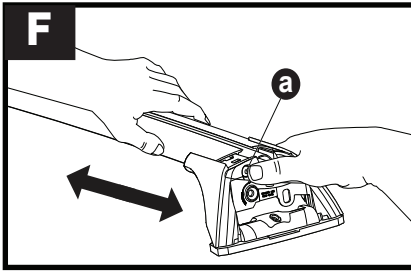

3

		1	2
Chevrolet Colorado Crew Cab, 4dr Ute 12-16	EU	X = 960 mm (37 6/8")	X = 960 mm (37 6/8")
Chevrolet Colorado Crew Cab, 4dr Ute 16+	EU	X = 975 mm (38 3/8")	X = 960 mm (37 6/8")
Chevrolet Colorado Extended Cab, 4dr Ute 12+	EU	X = 985 mm (38 3/4")	X = 985 mm (38 3/4")
Chevrolet Colorado Single Cab, 2dr Ute 13+	EU	X = 960 mm (37 6/8")	-
Dodge Ram 1500, Crew Cab 4dr Ute 09-12	AU, EU, NZ, ZA	X = 1085 mm (42 3/4")	X = 1085 mm (42 3/4")
Dodge Ram 1500, Quad Cab 4dr Ute 09-12	AU, EU, NZ, ZA	X = 1085 mm (42 3/4")	X = 1085 mm (42 3/4")
Holden Colorado Single Cab, 2dr Ute 12+	AU, NZ	X = 960 mm (37 6/8")	-
Holden Colorado Space Cab, 4dr Ute 12+	AU, NZ	X = 985 mm (38 3/4")	X = 985 mm (38 3/4")