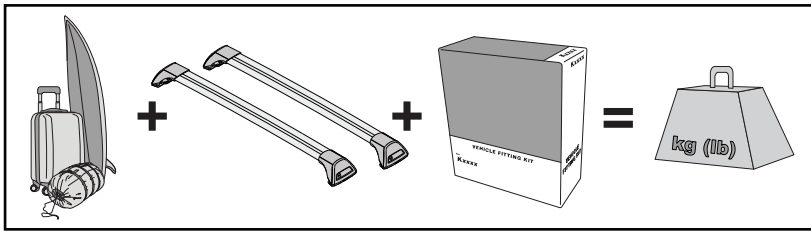

**MAXIMUM kg (lb) • MAXIMUM kg • MÁXIMO kg • MAXIMUM kg • MAKSIMALT kg • MÁXIMO kg
МАКСИМУМ кг • MASSIMO kg • MAKSIMALNEJ kg • MAXIMÁLNÍ kg • MAXIMÁLNE kg
MAXIMUM kg • MAXIMAL kg • MAKSIMAL kg • МАКСИМАЛЬНА kg • ENIMMÄISMÄÄRÄ kg**