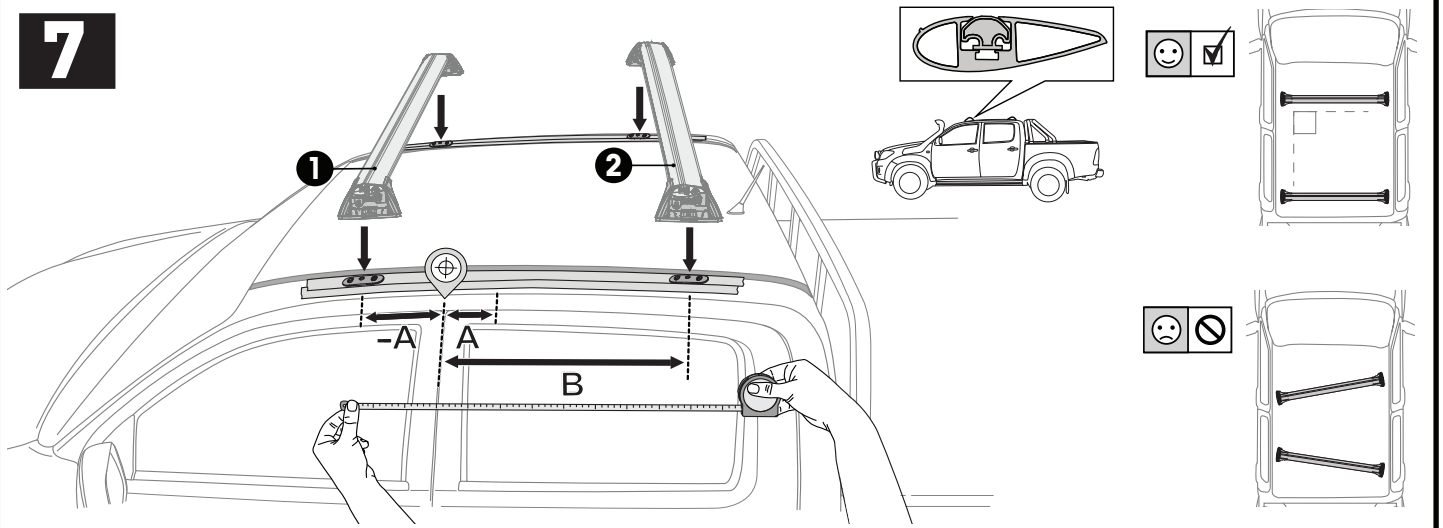

7

		A	B
Chevrolet Colorado Crew Cab, 4dr Ute 12-16	EU	-A = 200 mm (27 1/2")	B = 500 mm (19 5/8")
Chevrolet Colorado Crew Cab, 4dr Ute 16+	EU	-A = 200 mm (27 1/2")	B = 500 mm (19 5/8")
Chevrolet Colorado Extended Cab, 4dr Ute 12+	EU	-A = 280 mm (11")	B = 400 mm (15 3/4")
Chevrolet Colorado Single Cab, 2dr Ute 13+	EU	-A = 200 mm (27 1/2")	-
Dodge Ram 1500, Crew Cab 4dr Ute 09-12	AU, EU, NZ, ZA	-A = 150 mm (5 7/8")	B = 600 mm (23 5/8")
Dodge Ram 1500, Quad Cab 4dr Ute 09-12	AU, EU, NZ, ZA	-A = 150 mm (5 7/8")	B = 500 mm (19 5/8")
Holden Colorado Single Cab, 2dr Ute 12+	AU, NZ	-A = 200 mm (27 1/2")	-
Holden Colorado Space Cab, 4dr Ute 12+	AU, NZ	-A = 280 mm (11")	B = 400 mm (15 3/4")
Isuzu D-Max Crew Cab, 4dr Ute 12- Apr 17	AU, CN, NZ	-A = 200 mm (27 1/2")	B = 500 mm (19 5/8")
Isuzu D-Max SX Crew Cab, 4dr Ute 12- Apr 17	AU, NZ	-A = 200 mm (27 1/2")	B = 500 mm (19 5/8")
Isuzu D-Max SX Crew Cab, 4dr Ute May 17-Aug 20	AU, NZ	-A = 200 mm (27 1/2")	B = 500 mm (19 5/8")
Isuzu D-Max Double Cab, 4dr Ute 12-17	EU	-A = 200 mm (27 1/2")	B = 500 mm (19 5/8")
Isuzu D-Max Double Cab, 4dr Ute 17-20	EU	-A = 200 mm (27 1/2")	B = 500 mm (19 5/8")
Isuzu D-Max Extended Cab, 4dr Ute 12-17	EU	-A = 280 mm (11")	B = 400 mm (15 3/4")
Isuzu D-Max Extended Cab, 4dr Ute 17-20	EU	-A = 300 mm (11 3/4")	B = 345 mm (13 5/8")
Isuzu D-Max Single Cab, 2dr Ute 12-16	EU	-A = 200 mm (27 1/2")	-
Isuzu D-Max Single Cab, 2dr Ute 17-19	EU	-A = 200 mm (27 1/2")	-
Isuzu D-Max Single Cab, 2dr Ute 18-19	ZA	-A = 200 mm (27 1/2")	-
Isuzu D-Max Single Cab, 2dr Ute 20+	EU, ZA	-A = 200 mm (27 1/2")	-
Isuzu D-Max Single Cab, 2dr Ute Sep 20+	AU, NZ	-A = 200 mm (27 1/2")	-
Isuzu D-Max SX/EX Single Cab, 2dr Ute 12-May 17	AU, NZ	-A = 200 mm (27 1/2")	-
Isuzu D-Max SX/EX Single Cab, 2dr Ute Jun 17-Aug 20	AU, NZ	-A = 200 mm (27 1/2")	-
Isuzu D-Max LS-U/LS-M Space Cab, 4dr Ute 12-May 17	AU, NZ	-A = 280 mm (11")	B = 400 mm (15 3/4")
Isuzu D-Max LS-U/LS-M Space Cab, 4dr Ute June 17-Aug 20	AU, NZ	-A = 300 mm (11 3/4")	B = 345 mm (13 5/8")
Isuzu D-Max Space Cab, 4dr Ute 20+	EU, ZA	-A = 300 mm (11 3/4")	B = 345 mm (13 5/8")
Isuzu D-Max Space Cab, 4dr Ute Sep 20+	AU, NZ	-A = 300 mm (11 3/4")	B = 345 mm (13 5/8")
Isuzu D-Max SX Space Cab, 4dr Ute 12-May 17	AU, NZ	-A = 280 mm (11")	B = 400 mm (15 3/4")
Isuzu D-Max SX Space Cab, 4dr Ute June 17-20	AU, NZ	-A = 300 mm (11 3/4")	B = 345 mm (13 5/8")
Isuzu KB Double Cab, 4dr Ute 12- Apr 17	ZA	-A = 200 mm (27 1/2")	B = 500 mm (19 5/8")
Isuzu KB Double Cab, 4dr Ute May 17-20	ZA	-A = 200 mm (27 1/2")	B = 500 mm (19 5/8")
Isuzu KB Extended Cab, 4dr Ute 12-17	ZA	-A = 280 mm (11")	B = 400 mm (15 3/4")
Isuzu KB Extended Cab, 4dr Ute 17-20	ZA	-A = 300 mm (11 3/4")	B = 345 mm (13 5/8")
Isuzu KB Single Cab, 2dr Ute 12-16	ZA	-A = 200 mm (27 1/2")	-
Isuzu KB Single Cab, 2dr Ute 17-18	ZA	-A = 200 mm (27 1/2")	-
LDV Deliver 9, 4dr Van Oct 20+	AU, NZ	A = 840 mm (33 1/8")	B = 1835 mm (72 1/4")