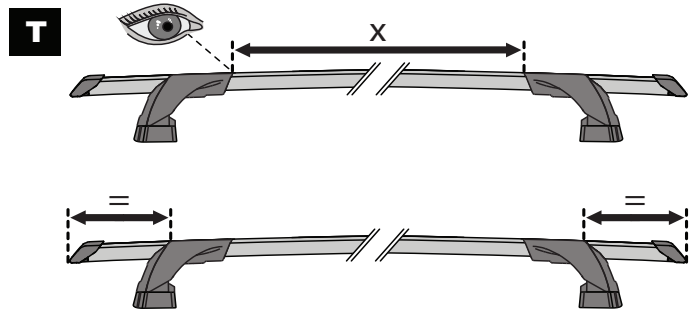

3

		1	2
Chevrolet Colorado Crew Cab, 4dr Ute 12-16	EU	X = 960 mm (37 6/8")	X = 960 mm (37 6/8")
Chevrolet Colorado Crew Cab, 4dr Ute 16+	EU	X = 975 mm (38 3/8")	X = 960 mm (37 6/8")
Chevrolet Colorado Extended Cab, 4dr Ute 12+	EU	X = 985 mm (38 3/4")	X = 985 mm (38 3/4")
Chevrolet Colorado Single Cab, 2dr Ute 13+	EU	X = 960 mm (37 6/8")	-
Dodge Ram 1500, Crew Cab 4dr Ute 09-12	AU, EU, NZ, ZA	X = 1085 mm (42 3/4")	X = 1085 mm (42 3/4")
Dodge Ram 1500, Quad Cab 4dr Ute 09-12	AU, EU, NZ, ZA	X = 1085 mm (42 3/4")	X = 1085 mm (42 3/4")
Holden Colorado Single Cab, 2dr Ute 12+	AU, NZ	X = 960 mm (37 6/8")	-
Holden Colorado Space Cab, 4dr Ute 12+	AU, NZ	X = 985 mm (38 3/4")	X = 985 mm (38 3/4")