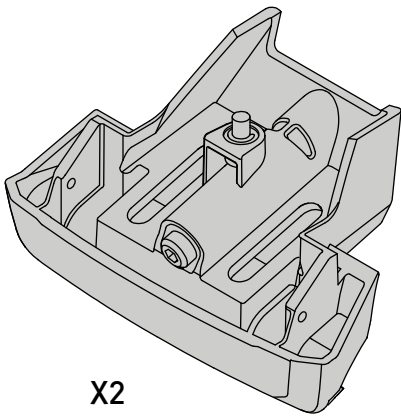

X2

X2

X1

X8

Flush Bar (F)

Through Bar (T)

Heavy Duty Bar (HD)

Square Bar/P-Bar (P)

K763

1.1 kg (2.5 lbs.)

14

2X

15

4X

16

4X

17

4X

18

**3Nm
(27 in-lb)**

4X

19

F

T