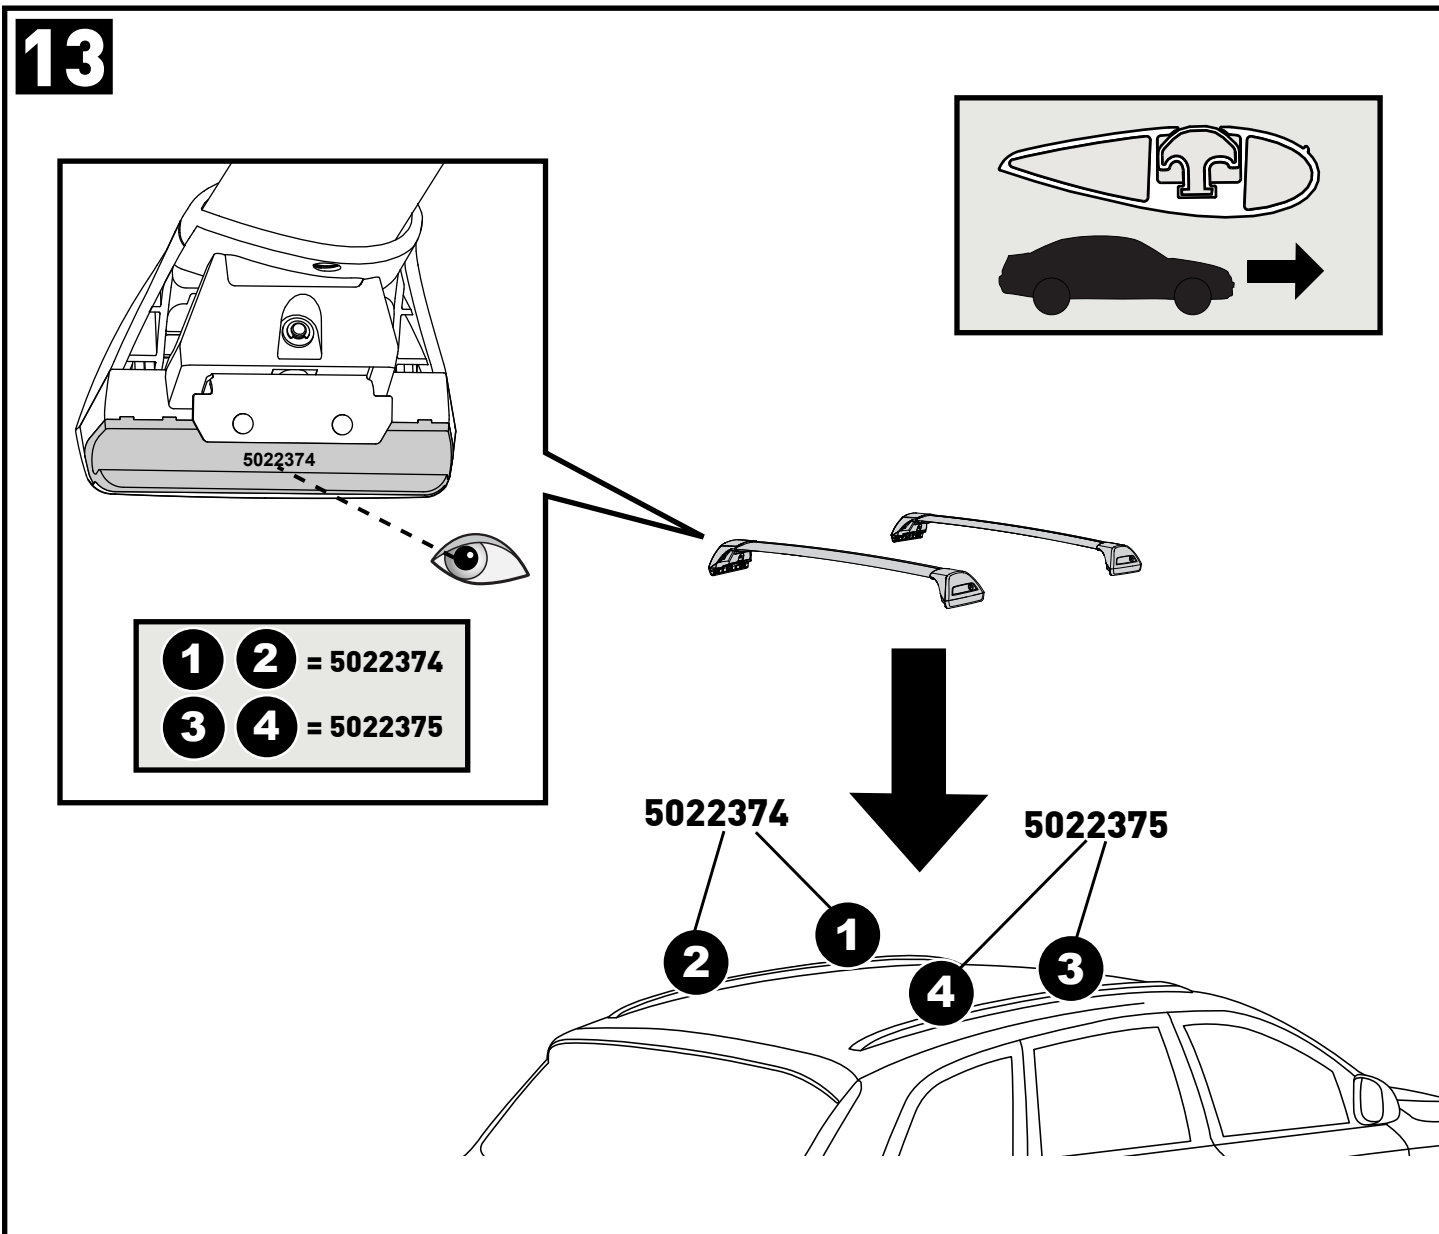

K763

1.1 kg (2.5 lbs.)

14

2X

15

4X

16

4X

17

4X

18

**3Nm
(27 in-lb)**

4X

19

F

T

HD

P

4X

20

21

4X

4X

K763	X 1	X 2
Mokka	820mm/32 1/4"	780mm/30 3/4"
Encore	820mm/32 1/4"	780mm/30 3/4"