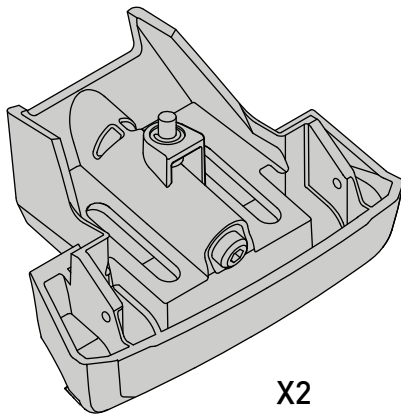

K763

Fitting Kit

MAX kg (lb)					
					
Opel Mokka 5dr SUV 2012+	EU	75 kg (165 lb)			
Buick Encore 5dr SUV 2013+	US, CN	75 kg (165 lb)			
Vauxhall Mokka 5dr SUV 2013+	UK	75 kg (165 lb)			

CONTENTS • CONTENUTO • CONTENIDO • INHALT • CONTENUTI

X2

X2

X1

X8

Flush Bar (F)

Through Bar (T)

Heavy Duty Bar (HD)

Square Bar/P-Bar (P)

K763

1.1 kg (2.5 lbs.)

14

2X

15

4X

16

4X

17

4X

18

**3Nm
(27 in-lb)**

4X

19

F

T