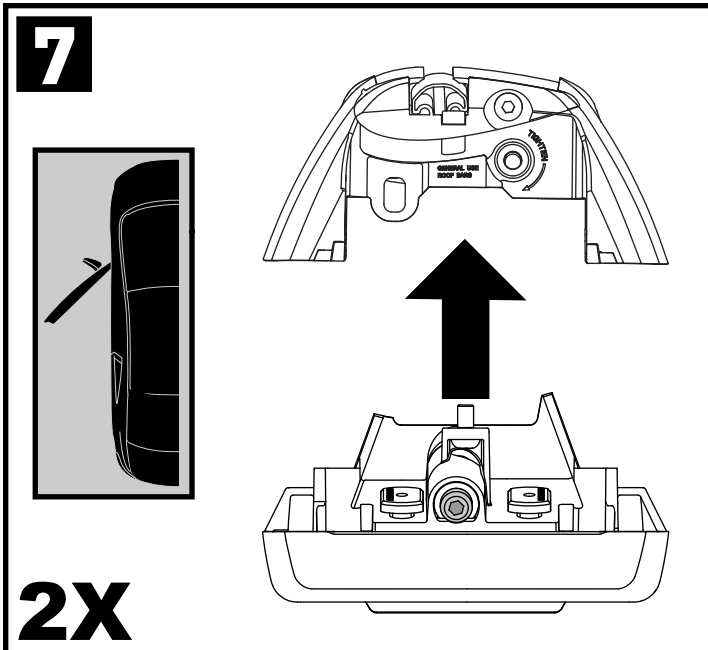

X2

X2

X1

X8

Flush Bar (F)

Through Bar (T)

Heavy Duty Bar (HD)

Square Bar/P-Bar (P)

K763

1.1 kg (2.5 lbs.)

14

2X

15

4X

16

4X

17

4X

18

**3Nm
(27 in-lb)**

4X

19

F

T