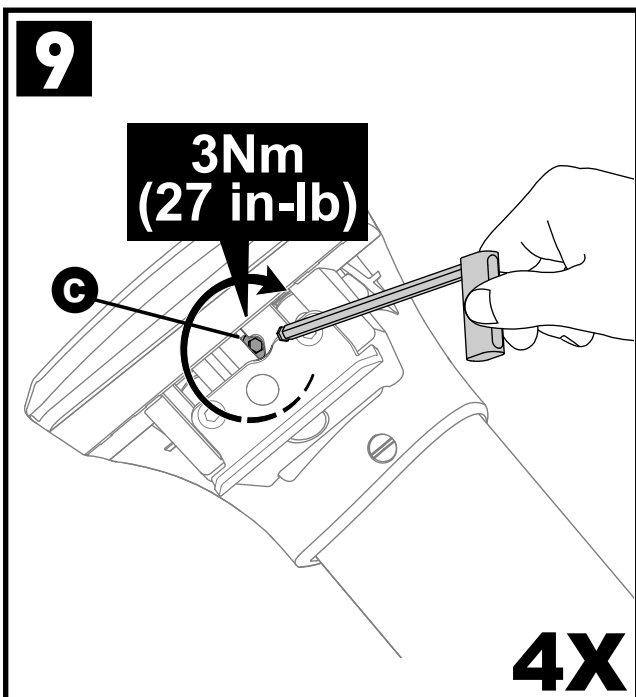

X2

X2

X1

X8

Flush Bar (F)

Through Bar (T)

Heavy Duty Bar (HD)

Square Bar/P-Bar (P)

K763

1.1 kg (2.5 lbs.)

14

2X

15

4X

16

4X

17

4X

18

**3Nm
(27 in-lb)**

4X

19

F

T

HD

P

4X

20

21

4X

4X

K763	X 1	X 2
Mokka	820mm/32 1/4"	780mm/30 3/4"
Encore	820mm/32 1/4"	780mm/30 3/4"