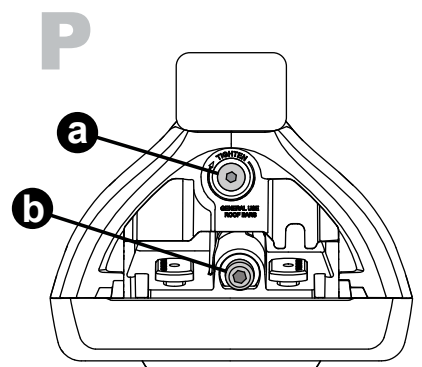

X2

X2

X1

X8

Flush Bar (F)

Through Bar (T)

Heavy Duty Bar (HD)

Square Bar/P-Bar (P)

K763

1.1 kg (2.5 lbs.)

14

2X

15

4X

16

4X

17

4X

18

**3Nm
(27 in-lb)**

4X

19

F

T