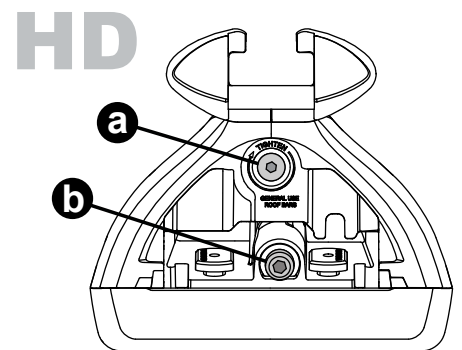

X2

X2

X1

X8

Flush Bar (F)

Through Bar (T)

Heavy Duty Bar (HD)

Square Bar/P-Bar (P)

K763

1.1 kg (2.5 lbs.)

14

2X

15

4X

16

4X

17

4X

18

**3Nm
(27 in-lb)**

4X

19

F

T