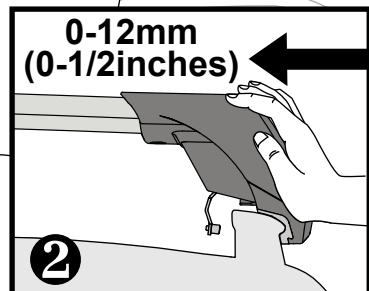

Flush Bar (F)

Through Bar (T)

Heavy Duty Bar (HD)

Square Bar/P-Bar (P)

K837

1.1 kg (2.5 lbs.)

14

2X

15

4X

16

4X

17

4X

18

3Nm
(27 in-lb)