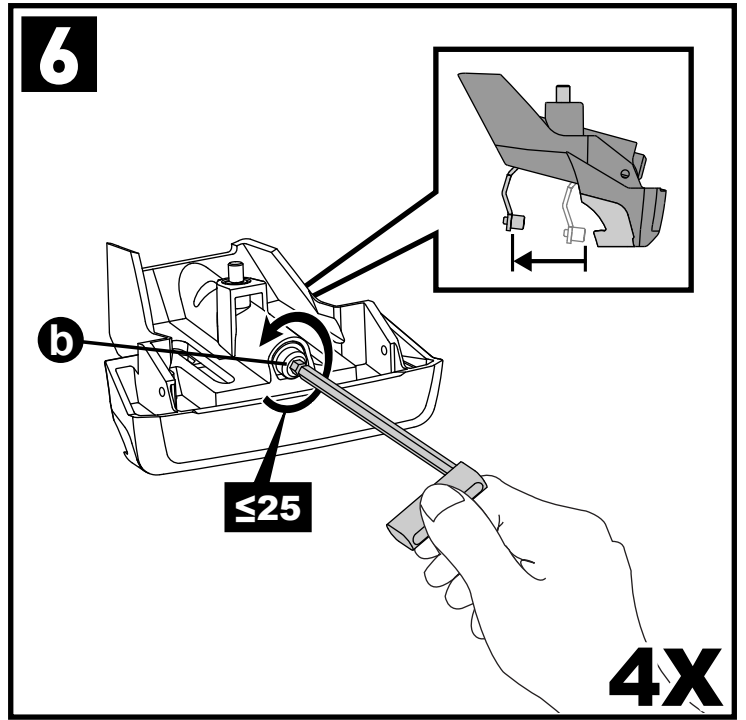

Flush Bar (F)

Through Bar (T)

Heavy Duty Bar (HD)

Square Bar/P-Bar (P)

K837

1.1 kg (2.5 lbs.)

14

2X

15

4X

16

4X

17

4X

18

3Nm
(27 in-lb)