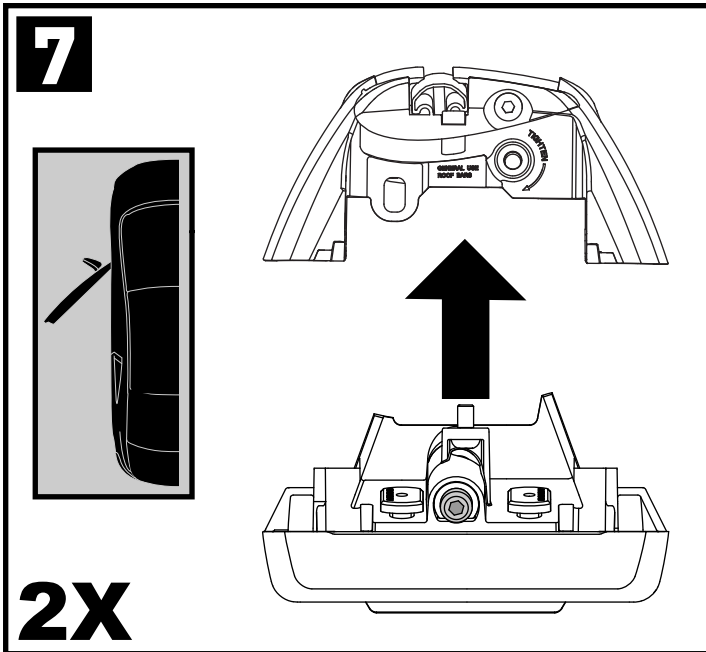

Flush Bar (F)

Through Bar (T)

Heavy Duty Bar (HD)

Square Bar/P-Bar (P)

K837

1.1 kg (2.5 lbs.)

14

2X

15

4X

16

4X

17

4X

18

3Nm
(27 in-lb)

21

4X

4X

K837	X 1	X 2
Panda	860mm/33 7/8"	815mm/32 1/16"

F

T

HD

P