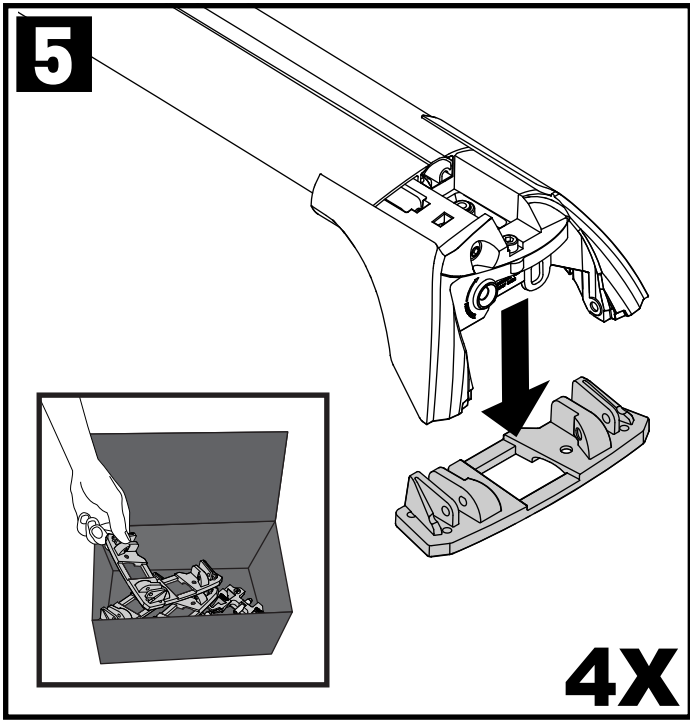

Flush Bar (F)

Through Bar (T)

Heavy Duty Bar (HD)

Square Bar/P-Bar (P)

K837

1.1 kg (2.5 lbs.)

14

2X

15

4X

16

4X

17

4X

18

3Nm
(27 in-lb)