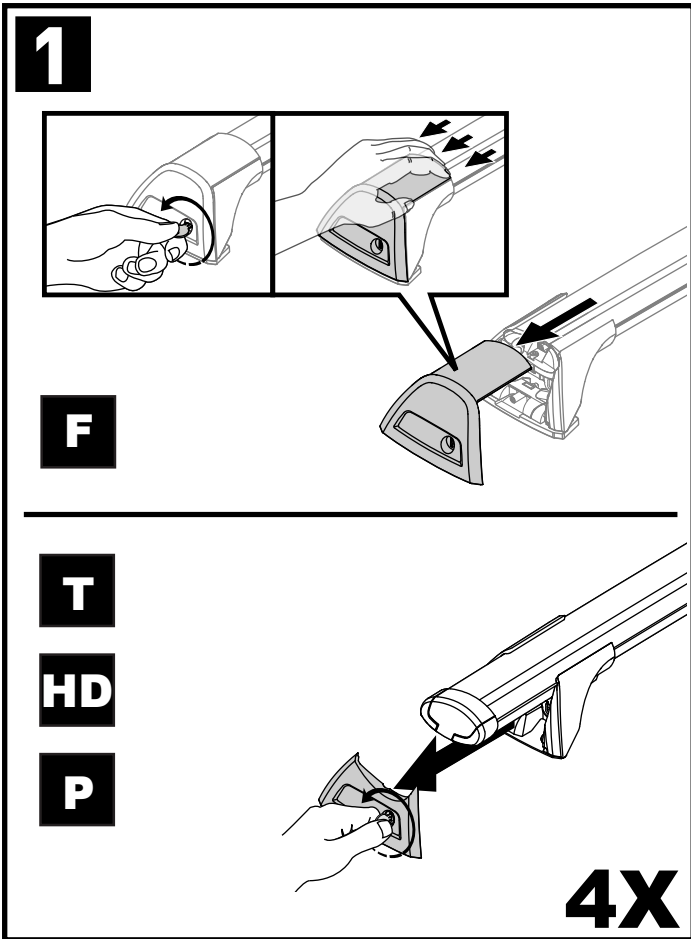

Flush Bar (F)

Through Bar (T)

Heavy Duty Bar (HD)

Square Bar/P-Bar (P)

K837

1.1 kg (2.5 lbs.)

14

2X