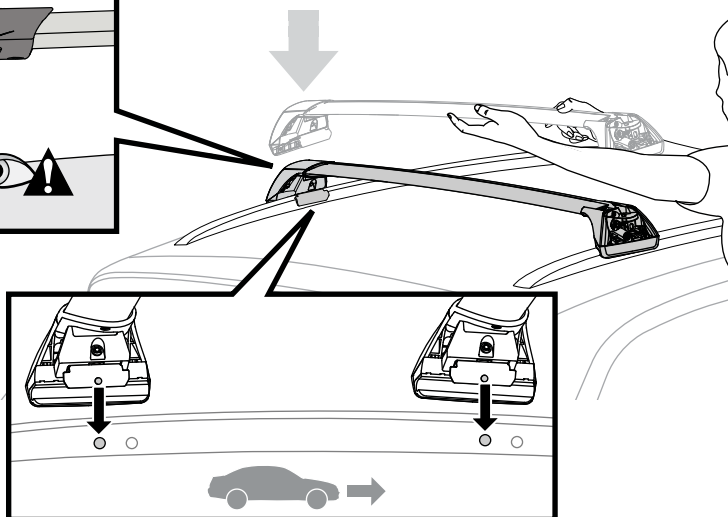

Flush Bar (F)

Through Bar (T)

Heavy Duty Bar (HD)

Square Bar/P-Bar (P)

K837

1.1 kg (2.5 lbs.)

14

2X