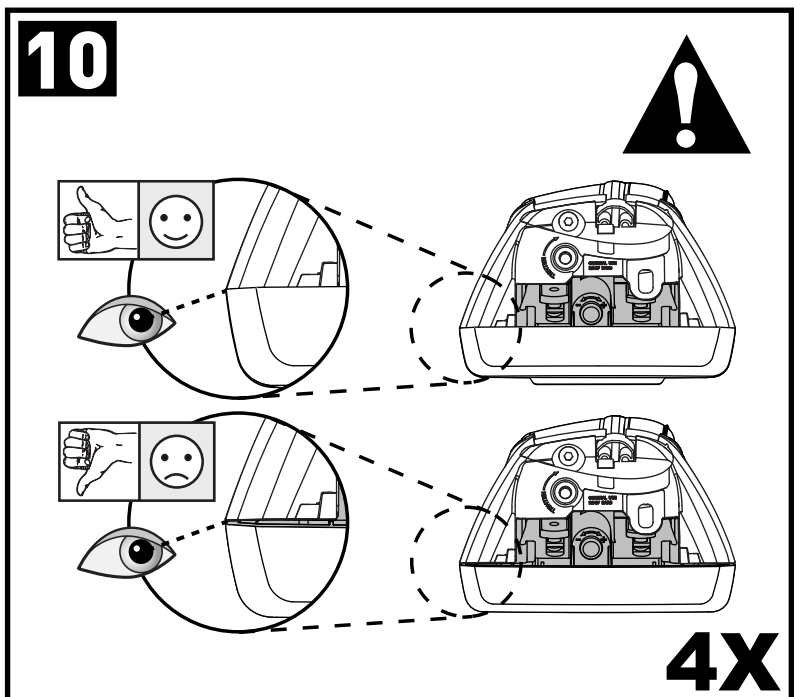

Flush Bar (F)

Through Bar (T)

Heavy Duty Bar (HD)

Square Bar/P-Bar (P)

K837

1.1 kg (2.5 lbs.)

14

2X

15

4X

16

4X

17

4X

18

3Nm
(27 in-lb)