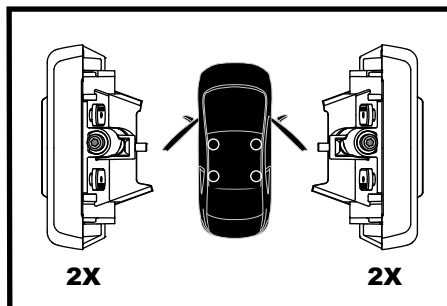

Flush Bar (F)

Through Bar (T)

Heavy Duty Bar (HD)

Square Bar/P-Bar (P)

K837

1.1 kg (2.5 lbs.)

14

2X

15

4X

16

4X

17

4X

18

3Nm
(27 in-lb)