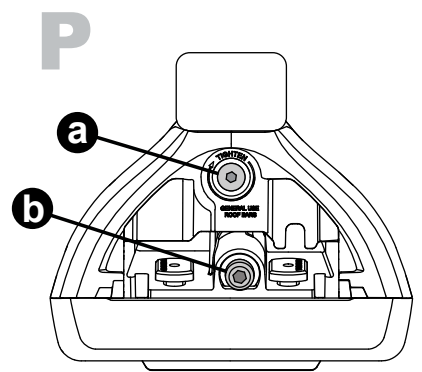

Flush Bar (F)

Through Bar (T)

Heavy Duty Bar (HD)

Square Bar/P-Bar (P)

K837

1.1 kg (2.5 lbs.)

14

2X

15

4X

16

4X

17

4X

18

3Nm
(27 in-lb)