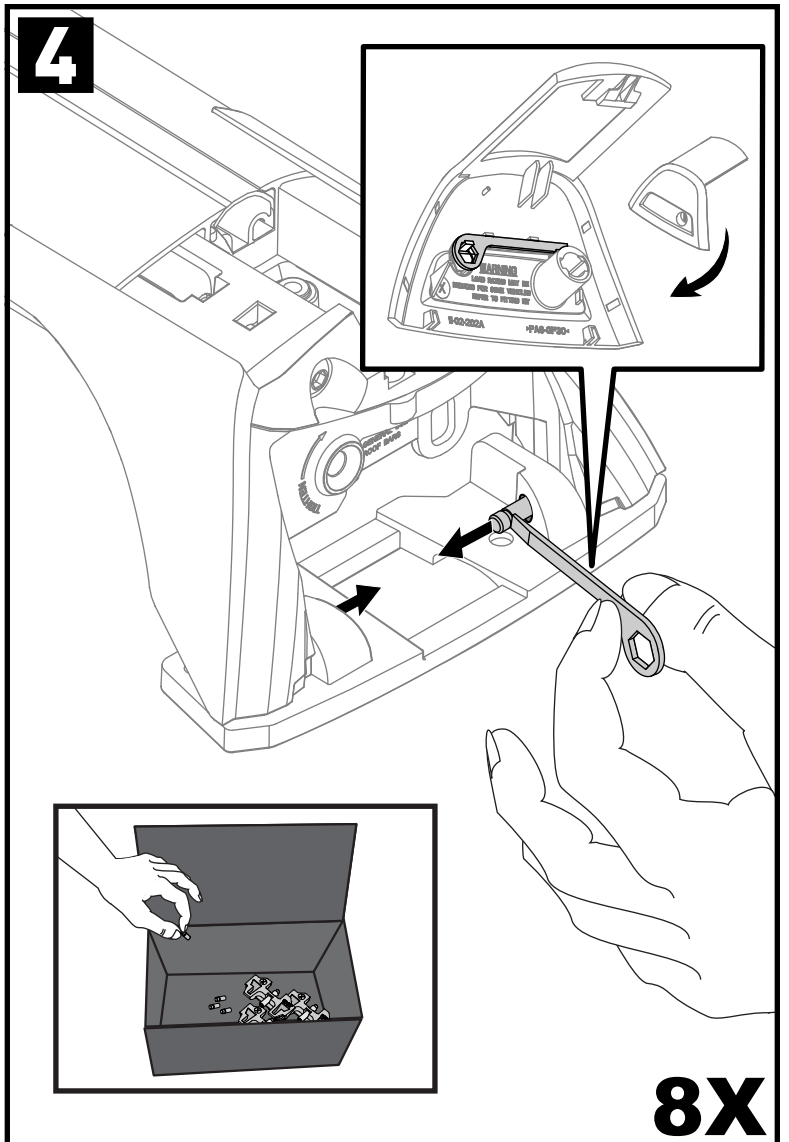

Flush Bar (F)

Through Bar (T)

Heavy Duty Bar (HD)

Square Bar/P-Bar (P)

K837

1.1 kg (2.5 lbs.)

14

2X