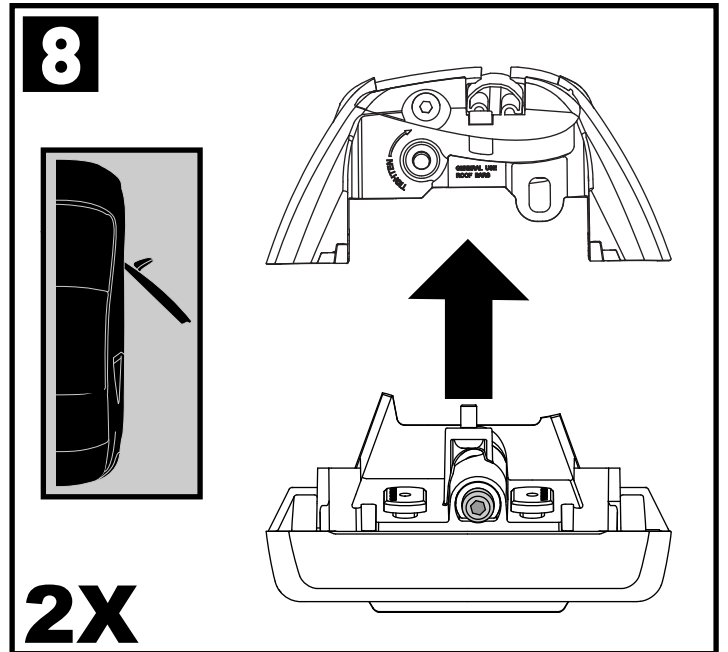

Flush Bar (F)

Through Bar (T)

Heavy Duty Bar (HD)

Square Bar/P-Bar (P)

K837

1.1 kg (2.5 lbs.)

14

2X

15

4X

16

4X

17

4X

18

3Nm
(27 in-lb)