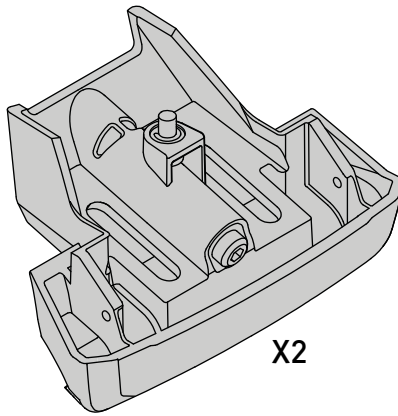

K837

Fitting Kit

MAX kg (lb)					
					
Fiat Panda 5dr hatch 2012+	NZ,AU,EU,ZA	75 kg (165 lb)			

CONTENTS • CONTENUTO • CONTENIDO • INHALT • CONTENUTI

X2

X2

X1

X8

Flush Bar (F)

Through Bar (T)

Heavy Duty Bar (HD)

Square Bar/P-Bar (P)

K837

1.1 kg (2.5 lbs.)

14

2X

15

4X

16

4X

17

4X

18

3Nm
(27 in-lb)