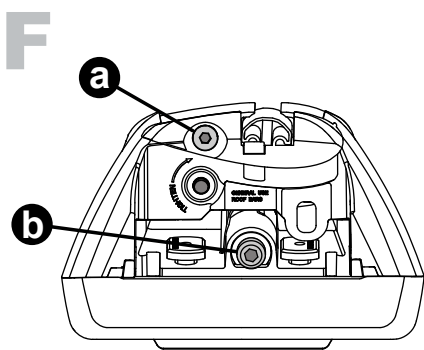

Flush Bar (F)

Through Bar (T)

Heavy Duty Bar (HD)

Square Bar/P-Bar (P)

K837

1.1 kg (2.5 lbs.)

14

2X

15

4X

16

4X

17

4X

18

3Nm
(27 in-lb)