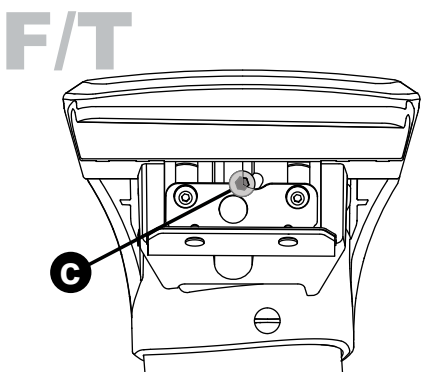

Flush Bar (F)

Through Bar (T)

Heavy Duty Bar (HD)

Square Bar/P-Bar (P)

K837

1.1 kg (2.5 lbs.)

14

2X

15

4X

16

4X

17

4X

18

3Nm
(27 in-lb)