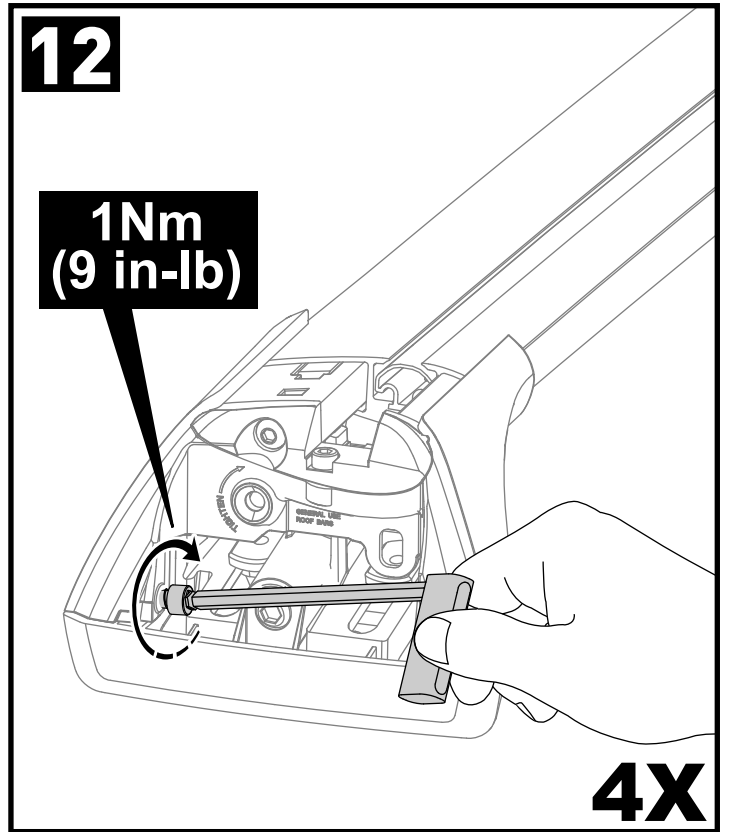

Flush Bar (F)

Through Bar (T)

Heavy Duty Bar (HD)

Square Bar/P-Bar (P)

K837

1.1 kg (2.5 lbs.)

14

2X

15

4X

16

4X

17

4X

18

3Nm
(27 in-lb)