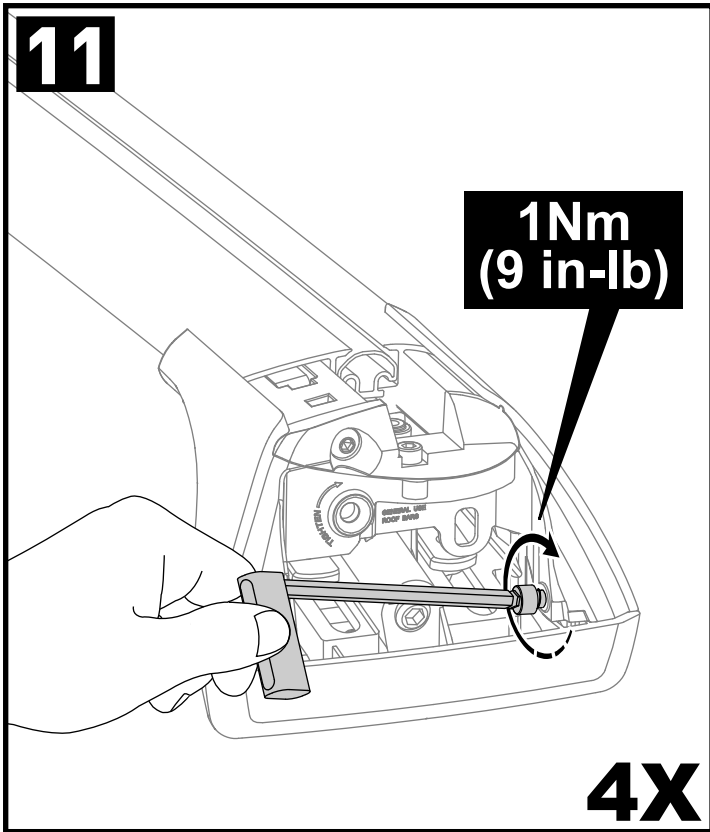

Flush Bar (F)

Through Bar (T)

Heavy Duty Bar (HD)

Square Bar/P-Bar (P)

K837

1.1 kg (2.5 lbs.)

14

2X

15

4X

16

4X

17

4X

18

3Nm
(27 in-lb)