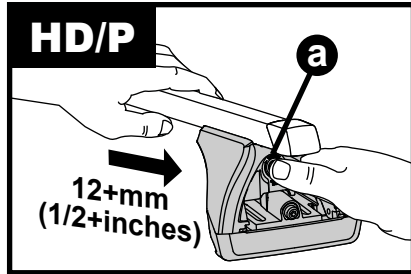

Flush Bar (F)

Through Bar (T)

Heavy Duty Bar (HD)

Square Bar/P-Bar (P)

K837

1.1 kg (2.5 lbs.)

14

2X

15

4X

16

4X

17

4X

18

3Nm
(27 in-lb)