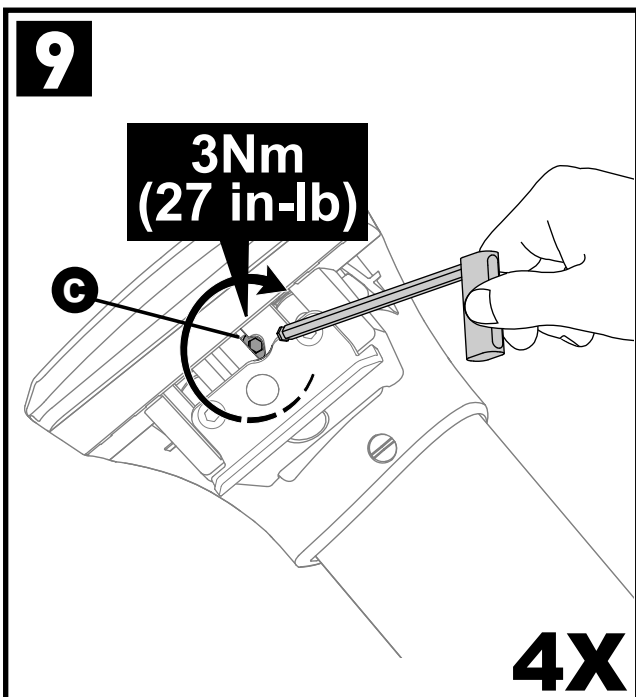

Flush Bar (F)

Through Bar (T)

Heavy Duty Bar (HD)

Square Bar/P-Bar (P)

K837

1.1 kg (2.5 lbs.)

14

2X

15

4X

16

4X

17

4X

18

3Nm
(27 in-lb)

21

4X

4X

K837	X 1	X 2
Panda	860mm/33 7/8"	815mm/32 1/16"

F

T

HD

P