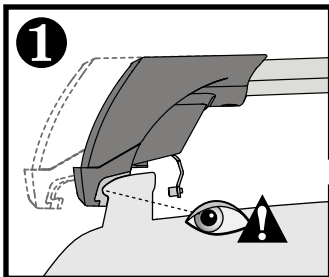

Flush Bar (F)

Through Bar (T)

Heavy Duty Bar (HD)

Square Bar/P-Bar (P)

K837

1.1 kg (2.5 lbs.)

14

2X

15

4X

16

4X

17

4X

18

3Nm
(27 in-lb)