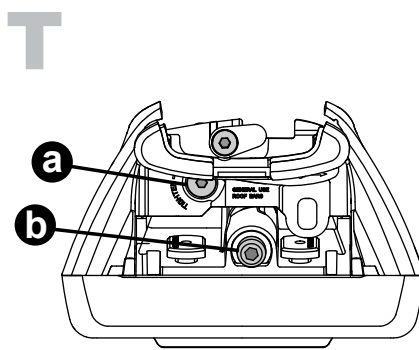

Flush Bar (F)

Through Bar (T)

Heavy Duty Bar (HD)

Square Bar/P-Bar (P)

K837

1.1 kg (2.5 lbs.)

14

2X

15

4X

16

4X

17

4X

18

3Nm
(27 in-lb)