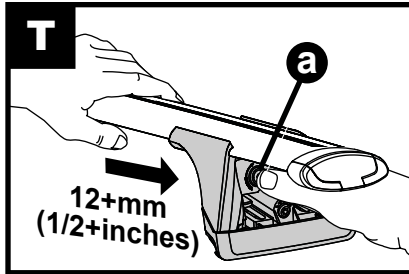

Flush Bar (F)

Through Bar (T)

Heavy Duty Bar (HD)

Square Bar/P-Bar (P)

K837

1.1 kg (2.5 lbs.)

14

2X

15

4X

16

4X

17

4X

18

3Nm
(27 in-lb)