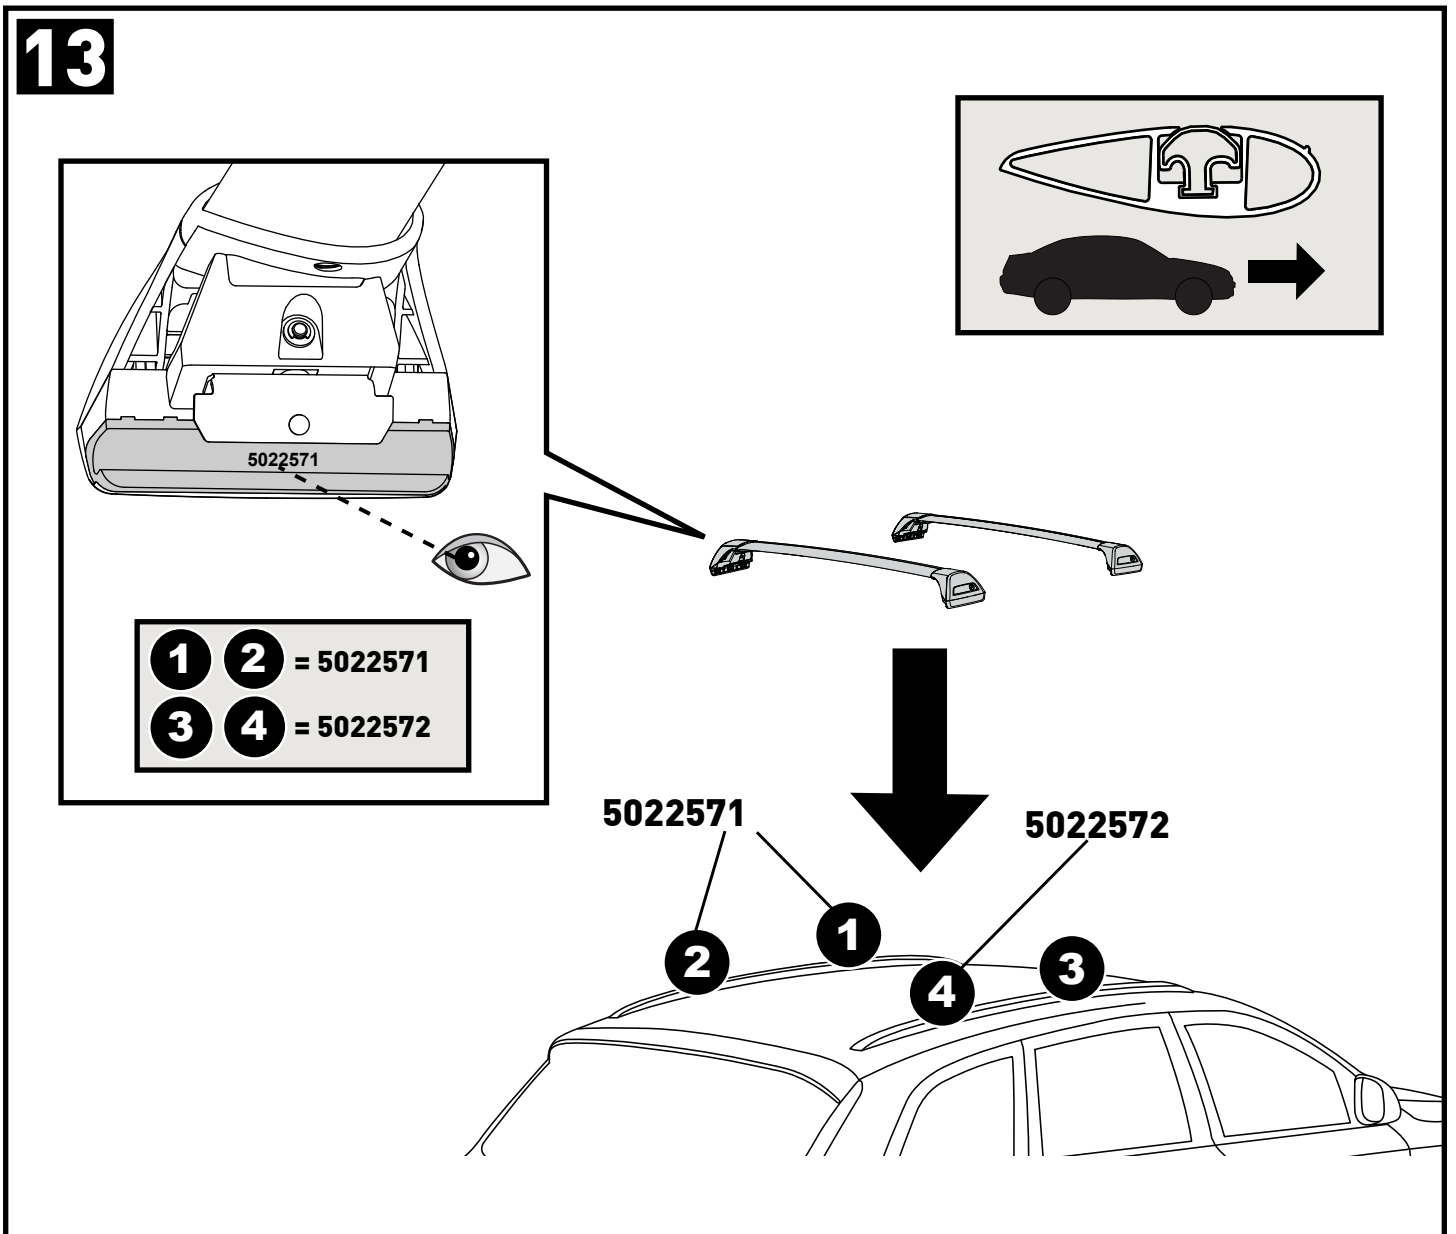

Flush Bar (F)

Through Bar (T)

Heavy Duty Bar (HD)

Square Bar/P-Bar (P)

K837

1.1 kg (2.5 lbs.)

14

2X

15

4X

16

4X

17

4X

18

3Nm
(27 in-lb)

21

4X

4X

K837	X 1	X 2
Panda	860mm/33 7/8"	815mm/32 1/16"

F

T

HD

P