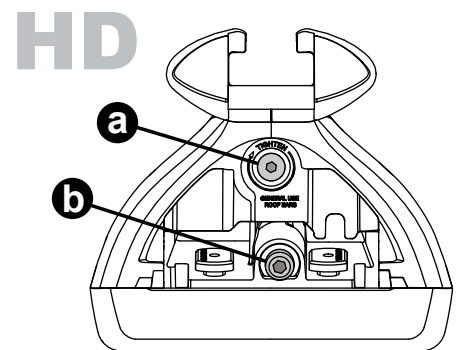

Flush Bar (F)

Through Bar (T)

Heavy Duty Bar (HD)

Square Bar/P-Bar (P)

K837

1.1 kg (2.5 lbs.)

14

2X

15

4X

16

4X

17

4X

18

3Nm
(27 in-lb)