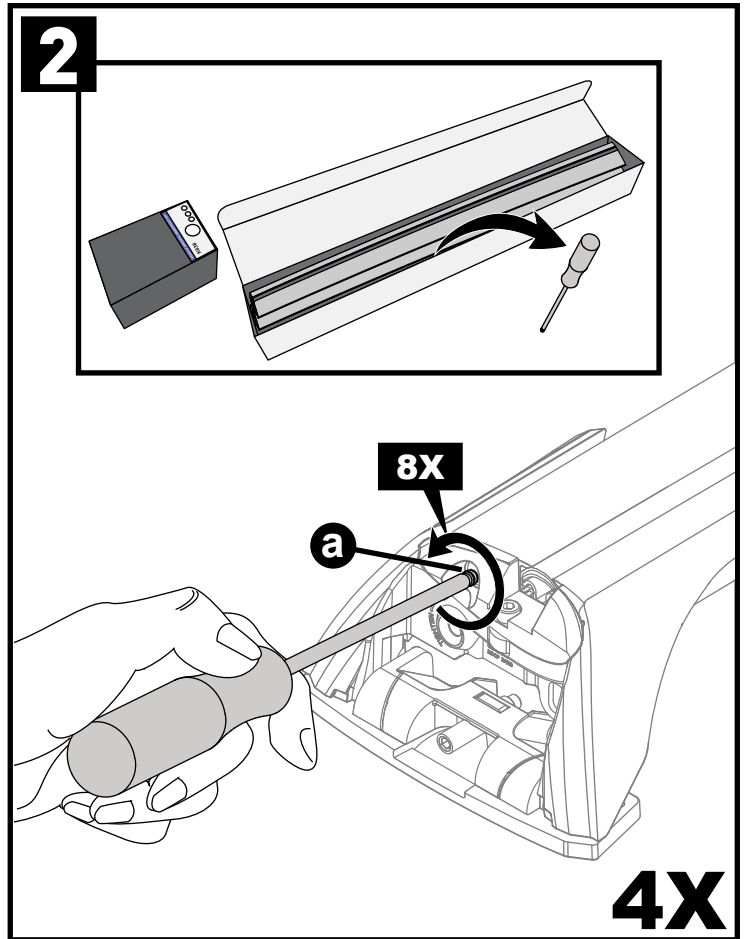

Flush Bar (F)

Through Bar (T)

Heavy Duty Bar (HD)

Square Bar/P-Bar (P)

K837

1.1 kg (2.5 lbs.)

14

2X