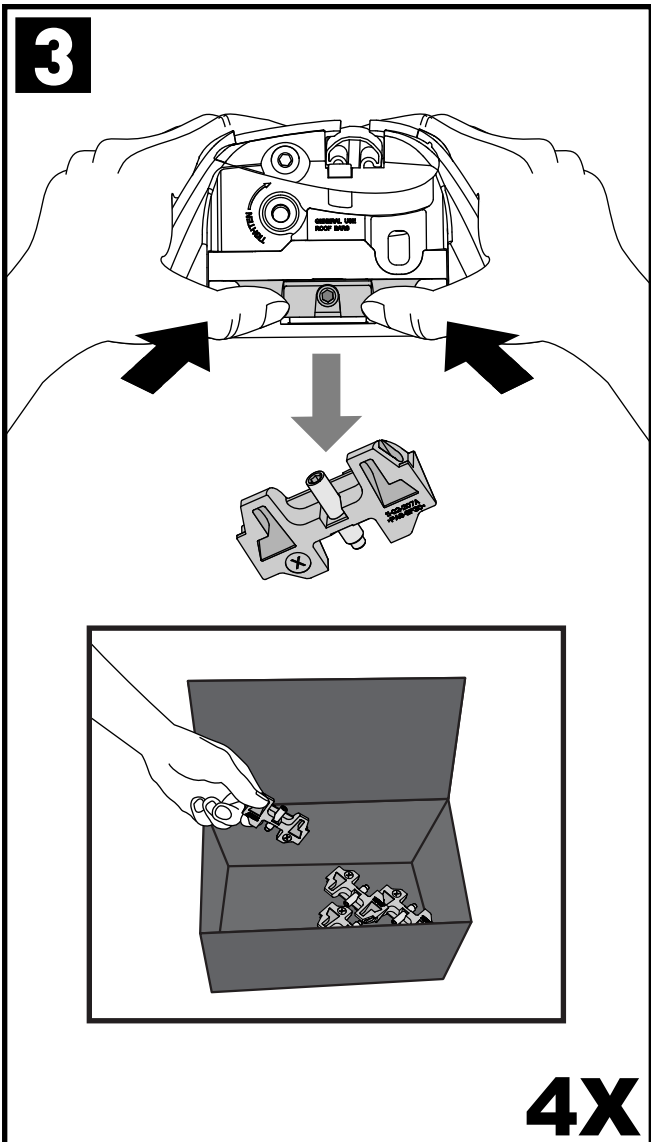

Flush Bar (F)

Through Bar (T)

Heavy Duty Bar (HD)

Square Bar/P-Bar (P)

K837

1.1 kg (2.5 lbs.)

14

2X

15

4X

16

4X

17

4X

18

3Nm
(27 in-lb)