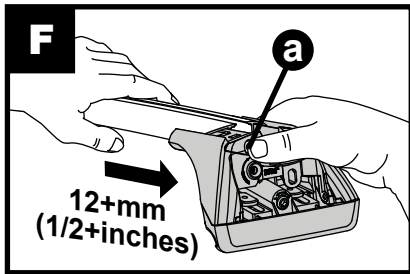

Flush Bar (F)

Through Bar (T)

Heavy Duty Bar (HD)

Square Bar/P-Bar (P)

K837

1.1 kg (2.5 lbs.)

14

2X

15

4X

16

4X

17

4X

18

3Nm
(27 in-lb)