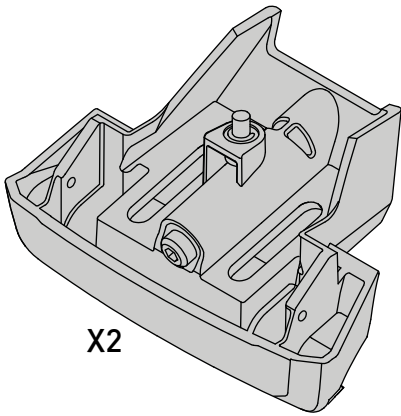

K837

Fitting Kit

MAX kg (lb)					
					
Fiat Panda 5dr hatch 2012+	NZ,AU,EU,ZA	75 kg (165 lb)			

CONTENTS • CONTENUTO • CONTENIDO • INHALT • CONTENUTI

X2

X2

X1

X8

Flush Bar (F)

Through Bar (T)

Heavy Duty Bar (HD)

Square Bar/P-Bar (P)

K837

1.1 kg (2.5 lbs.)

14

2X

15

4X

16

4X

17

4X

18

3Nm
(27 in-lb)

21

4X

4X

K837	X 1	X 2
Panda	860mm/33 7/8"	815mm/32 1/16"

F

T

HD

P