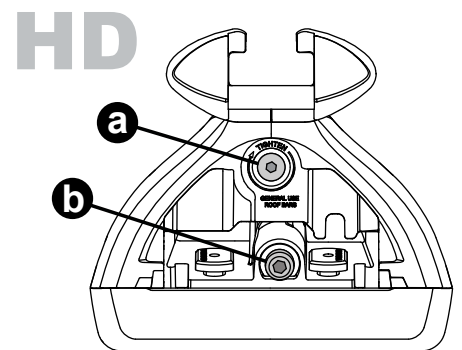

Flush Bar (F)

Through Bar (T)

Heavy Duty Bar (HD)

Square Bar/P-Bar (P)

K941

1.1 kg (2.5 lbs.)

14

2X

15

4X

16

4X

17

4X

18

3Nm
(27 in-lb)