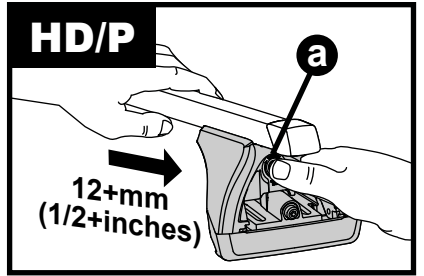

Flush Bar (F)

Through Bar (T)

Heavy Duty Bar (HD)

Square Bar/P-Bar (P)

K941

1.1 kg (2.5 lbs.)

14

2X

15

4X

16

4X

17

4X

18

3Nm
(27 in-lb)