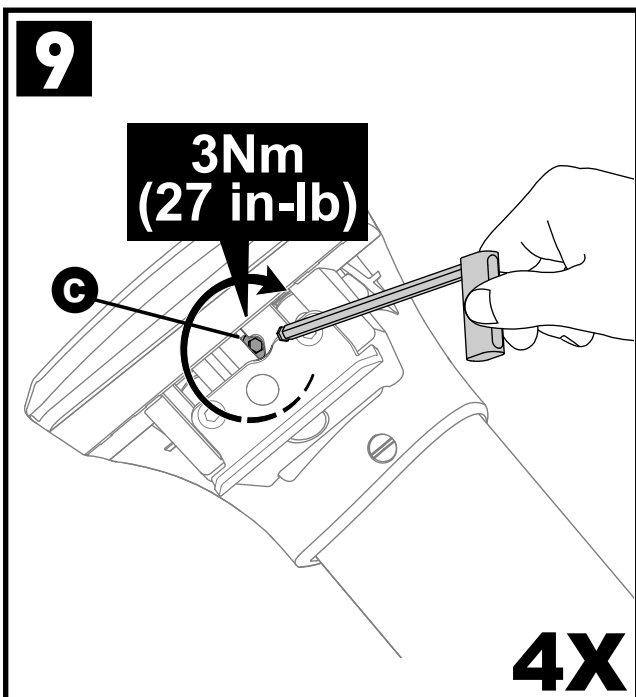

Flush Bar (F)

Through Bar (T)

Heavy Duty Bar (HD)

Square Bar/P-Bar (P)

K941

1.1 kg (2.5 lbs.)

14

2X

15

4X

16

4X

17

4X

18

3Nm
(27 in-lb)

21

4X

4X

K941	X 1	X 2
Kadjar	910mm/35 7/8"	845mm/33 1/4"

F

T

HD

P