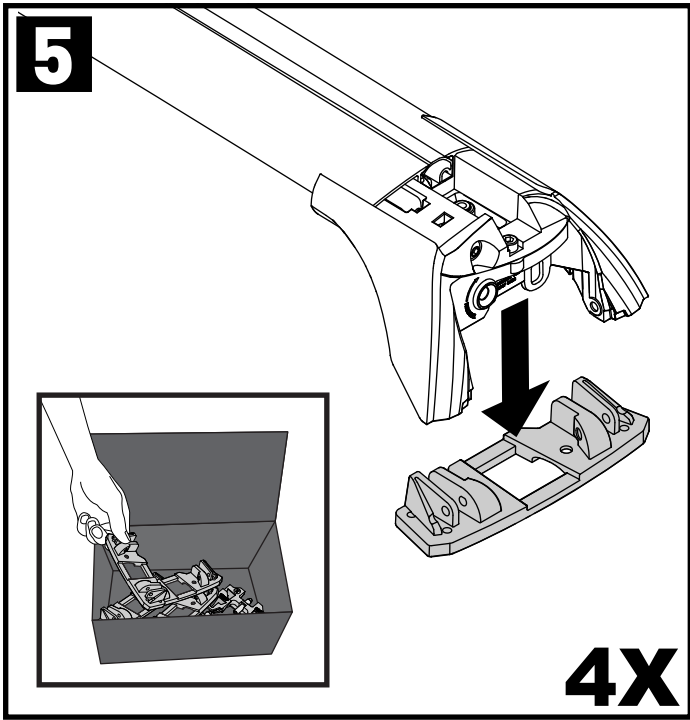

Flush Bar (F)

Through Bar (T)

Heavy Duty Bar (HD)

Square Bar/P-Bar (P)

K941

1.1 kg (2.5 lbs.)

14

2X

15

4X

16

4X

17

4X

18

3Nm
(27 in-lb)