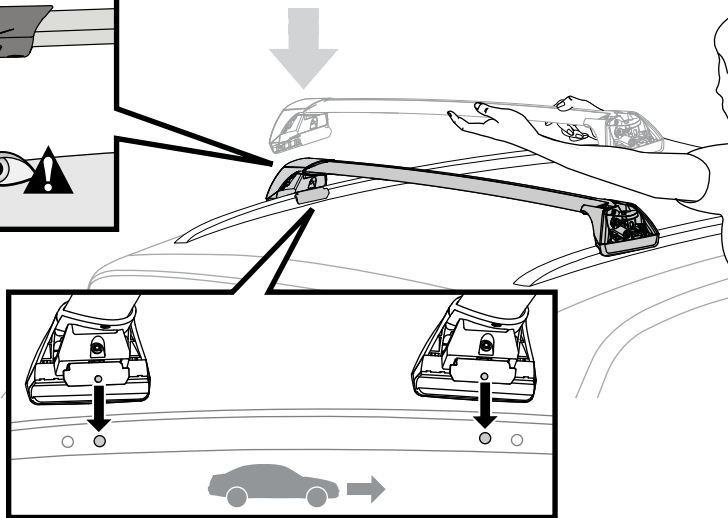

Flush Bar (F)

Through Bar (T)

Heavy Duty Bar (HD)

Square Bar/P-Bar (P)

K941

1.1 kg (2.5 lbs.)

14

2X