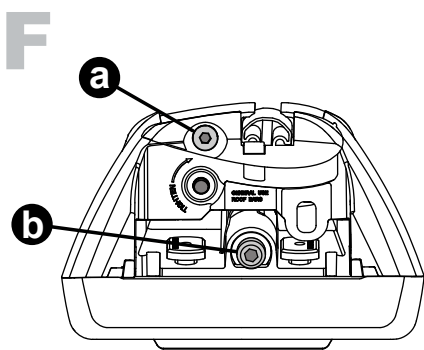

Flush Bar (F)

Through Bar (T)

Heavy Duty Bar (HD)

Square Bar/P-Bar (P)

K941

1.1 kg (2.5 lbs.)

14

2X

15

4X

16

4X

17

4X

18

3Nm
(27 in-lb)