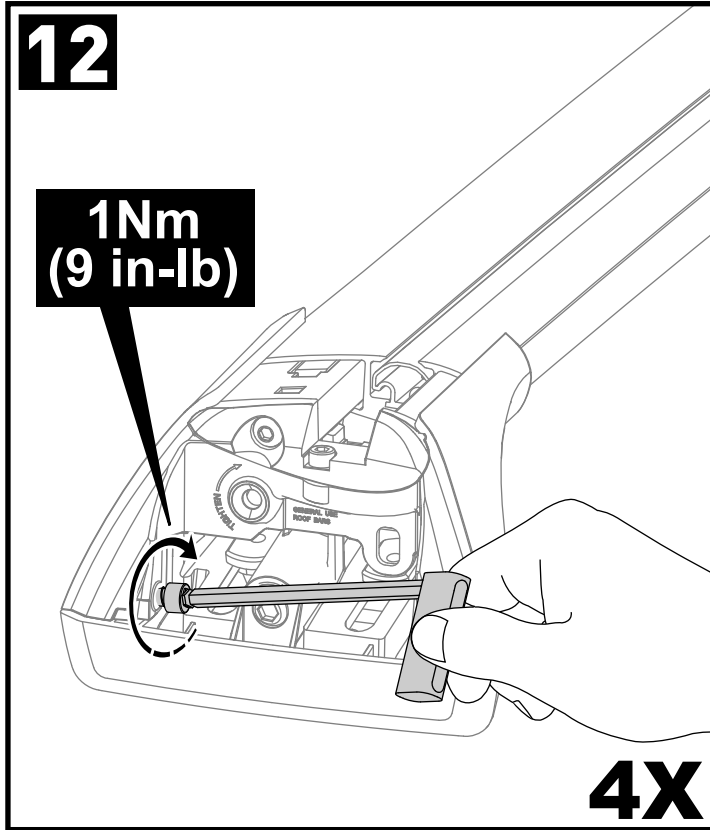

Flush Bar (F)

Through Bar (T)

Heavy Duty Bar (HD)

Square Bar/P-Bar (P)

K941

1.1 kg (2.5 lbs.)

14

2X

15

4X

16

4X

17

4X

18

3Nm
(27 in-lb)