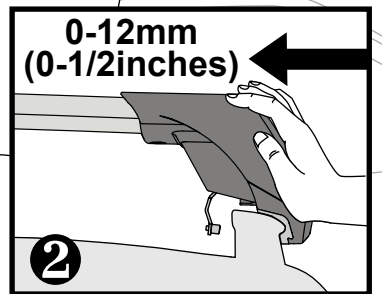

Flush Bar (F)

Through Bar (T)

Heavy Duty Bar (HD)

Square Bar/P-Bar (P)

K941

1.1 kg (2.5 lbs.)

14

2X

15

4X

16

4X

17

4X

18

3Nm
(27 in-lb)