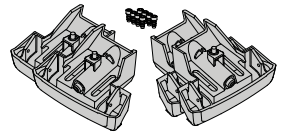

Flush Bar (F)

Through Bar (T)

Heavy Duty Bar (HD)

Square Bar/P-Bar (P)

K941

1.1 kg (2.5 lbs.)

14

2X

15

4X

16

4X

17

4X

18

3Nm
(27 in-lb)