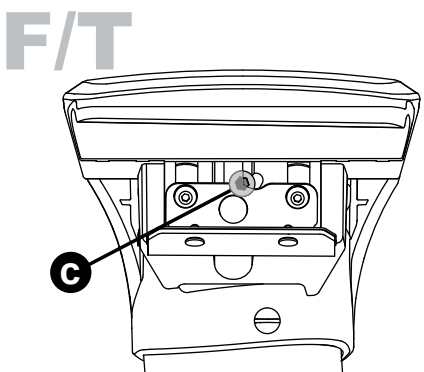

Flush Bar (F)

Through Bar (T)

Heavy Duty Bar (HD)

Square Bar/P-Bar (P)

K941

1.1 kg (2.5 lbs.)

14

2X

15

4X

16

4X

17

4X

18

3Nm
(27 in-lb)