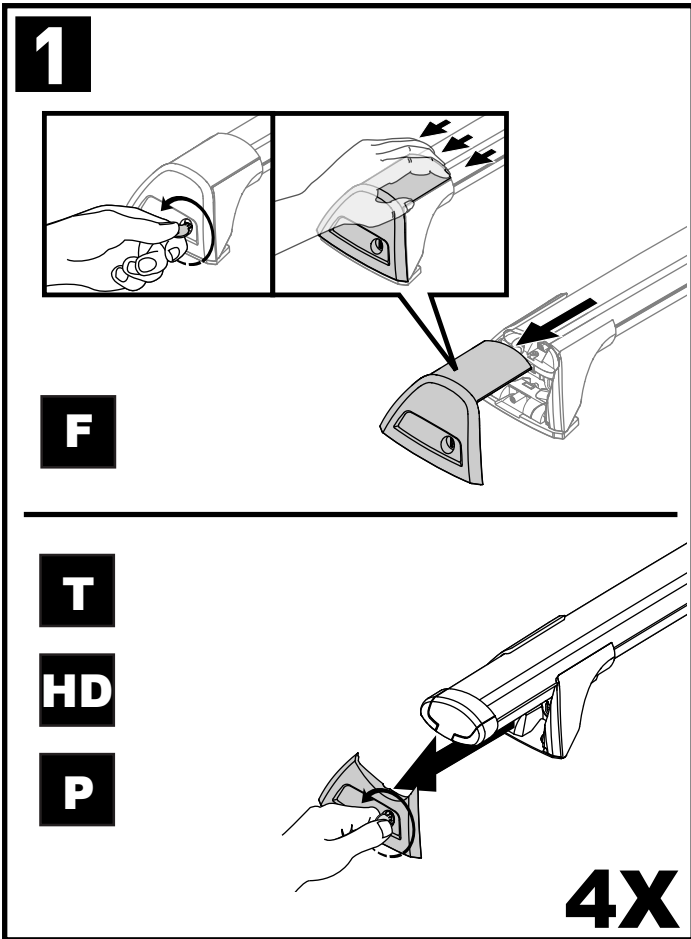

Flush Bar (F)

Through Bar (T)

Heavy Duty Bar (HD)

Square Bar/P-Bar (P)

K941

1.1 kg (2.5 lbs.)

14

2X