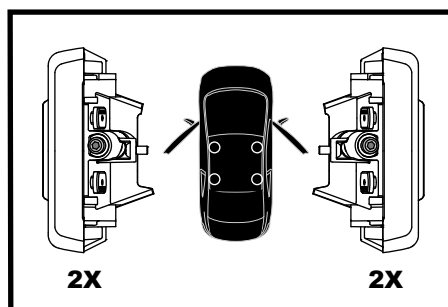

Flush Bar (F)

Through Bar (T)

Heavy Duty Bar (HD)

Square Bar/P-Bar (P)

K941

1.1 kg (2.5 lbs.)

14

2X

15

4X

16

4X

17

4X

18

3Nm
(27 in-lb)