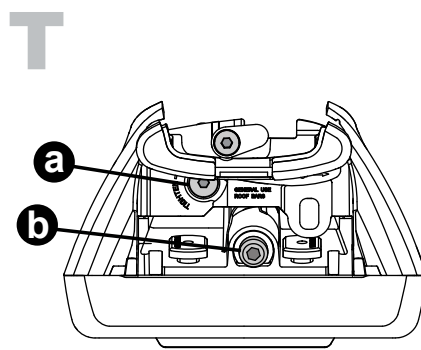

Flush Bar (F)

Through Bar (T)

Heavy Duty Bar (HD)

Square Bar/P-Bar (P)

K941

1.1 kg (2.5 lbs.)

14

2X

15

4X

16

4X

17

4X

18

3Nm
(27 in-lb)