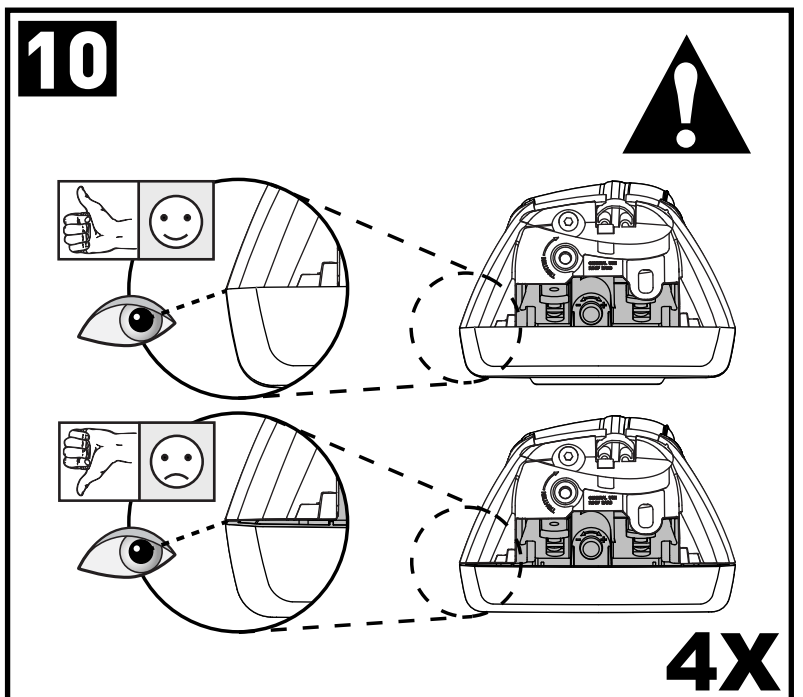

Flush Bar (F)

Through Bar (T)

Heavy Duty Bar (HD)

Square Bar/P-Bar (P)

K941

1.1 kg (2.5 lbs.)

14

2X

15

4X

16

4X

17

4X

18

3Nm
(27 in-lb)