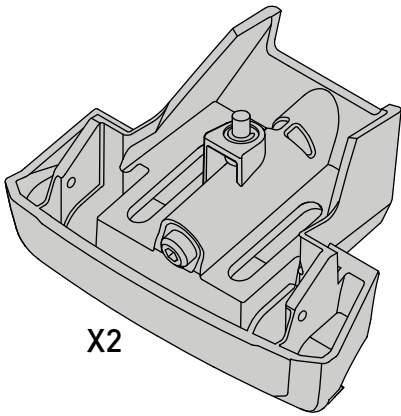

K941

Fitting Kit

MAX kg (lb)			
		F 	T 
Renault Kadjar 5dr SUV 2015+	EU,US	HD 	P 
Renault Kadjar 5dr SUV 2016+	China	75 kg (165 lb)	

CONTENTS • CONTENUTO • CONTENIDO • INHALT • CONTENUTI

X2

X2

X1

X8

Flush Bar (F)

Through Bar (T)

Heavy Duty Bar (HD)

Square Bar/P-Bar (P)

K941

1.1 kg (2.5 lbs.)

14

2X

15

4X

16

4X

17

4X

18

3Nm
(27 in-lb)

21

4X

4X

K941	X 1	X 2
Kadjar	910mm/35 7/8"	845mm/33 1/4"

F

T

HD

P