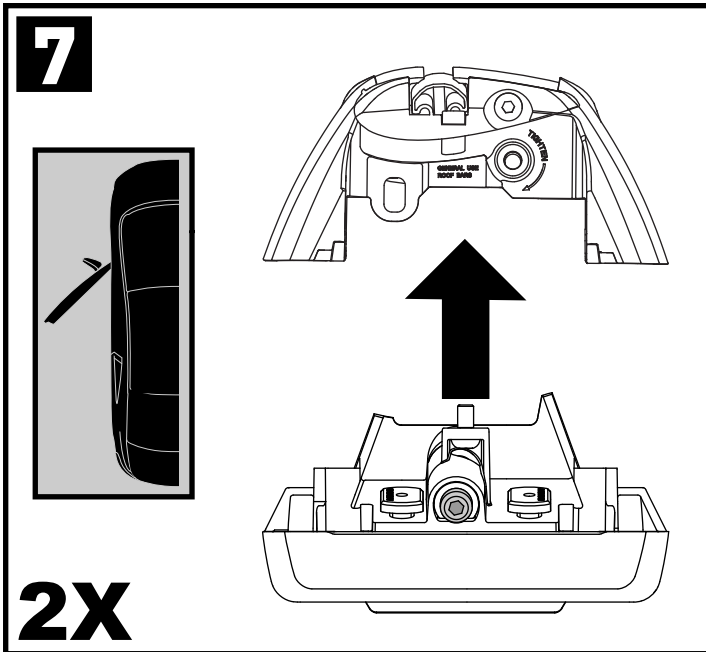

Flush Bar (F)

Through Bar (T)

Heavy Duty Bar (HD)

Square Bar/P-Bar (P)

K941

1.1 kg (2.5 lbs.)

14

2X

15

4X

16

4X

17

4X

18

3Nm
(27 in-lb)