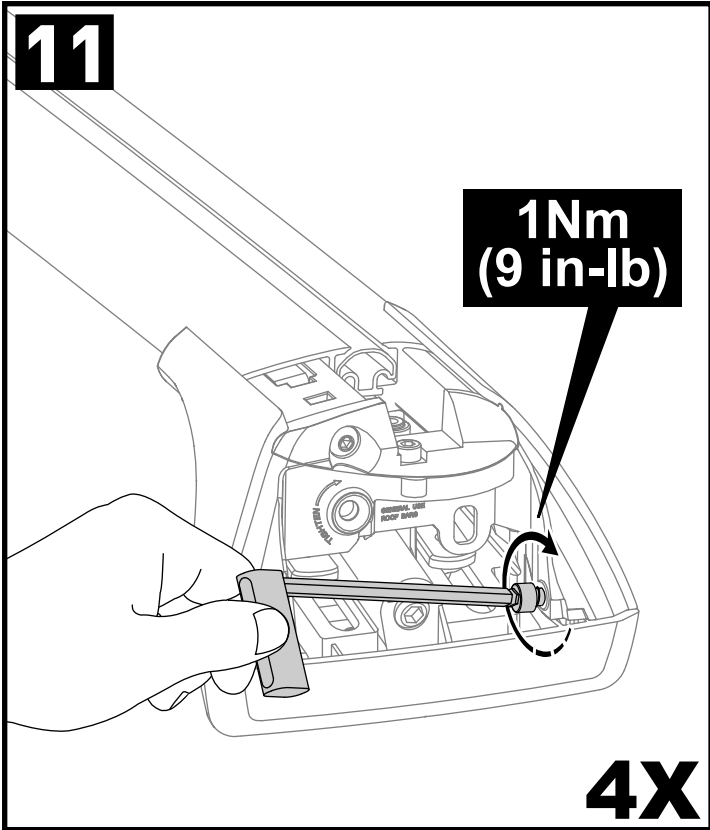

Flush Bar (F)

Through Bar (T)

Heavy Duty Bar (HD)

Square Bar/P-Bar (P)

K941

1.1 kg (2.5 lbs.)

14

2X

15

4X

16

4X

17

4X

18

3Nm
(27 in-lb)