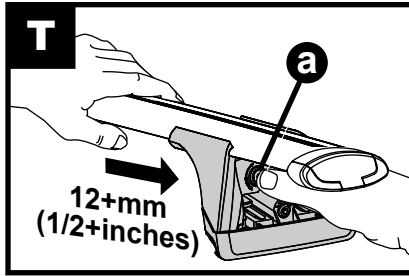

Flush Bar (F)

Through Bar (T)

Heavy Duty Bar (HD)

Square Bar/P-Bar (P)

K941

1.1 kg (2.5 lbs.)

14

2X

15

4X

16

4X

17

4X

18

3Nm
(27 in-lb)