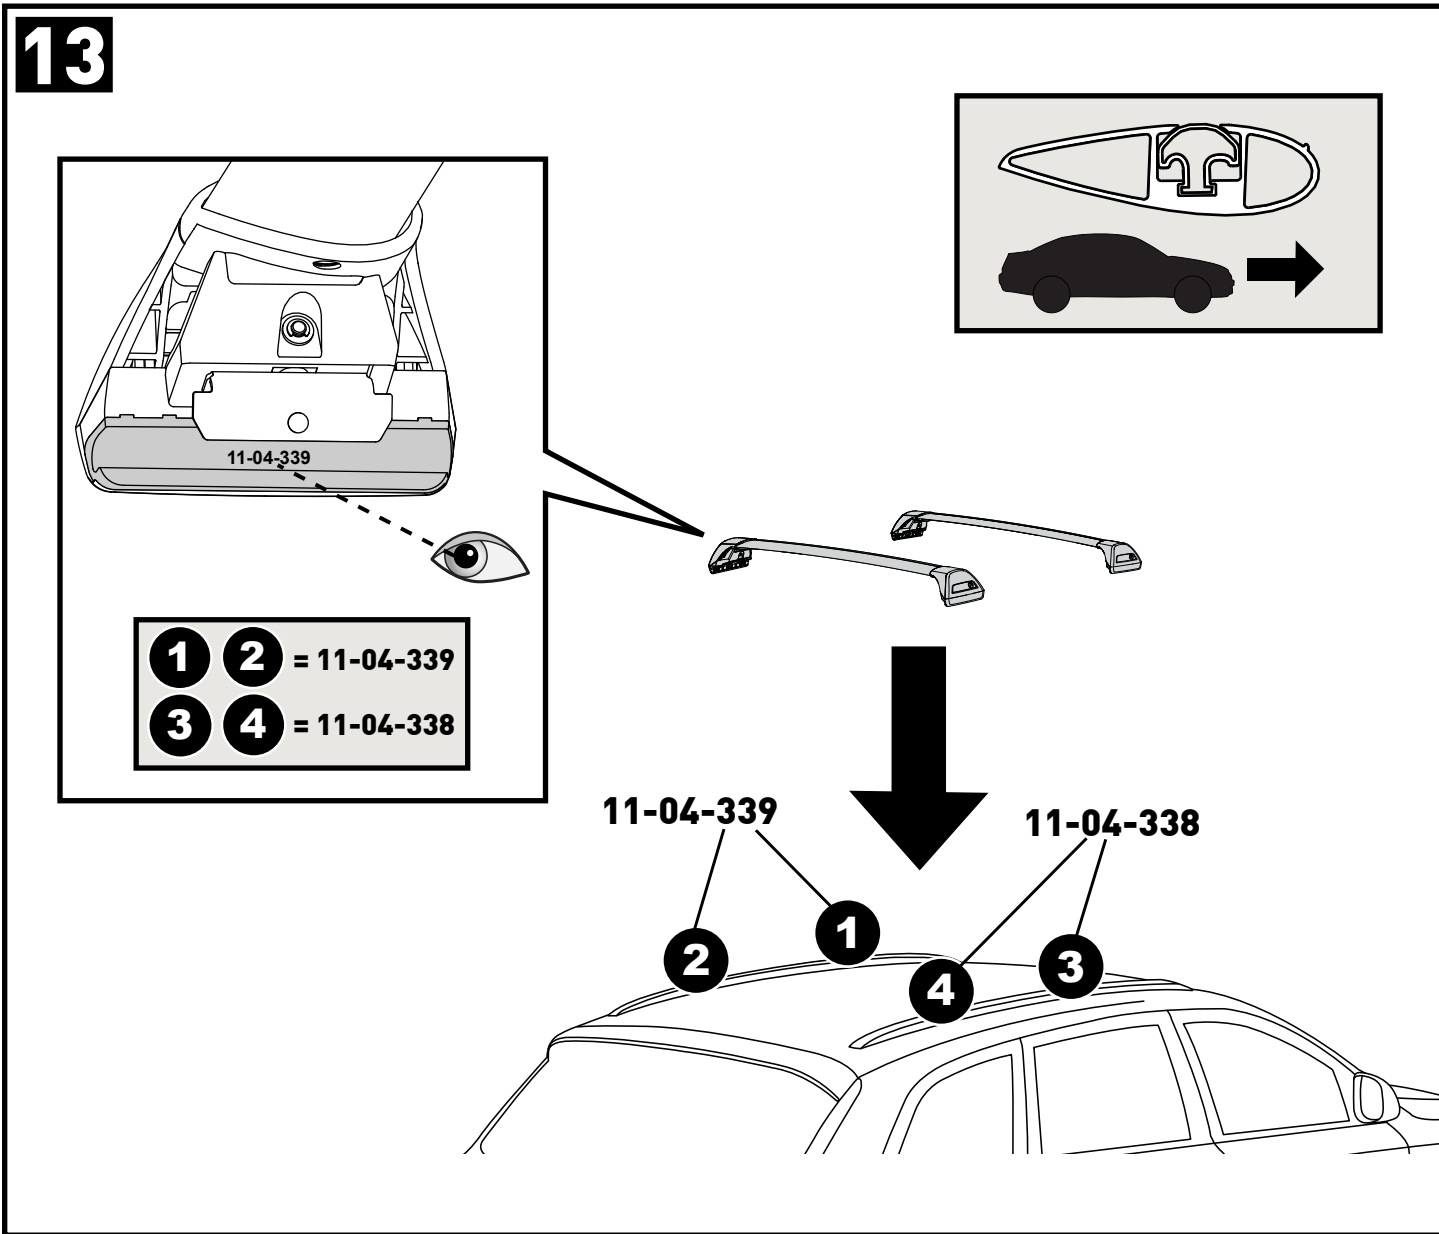

Flush Bar (F)

Through Bar (T)

Heavy Duty Bar (HD)

Square Bar/P-Bar (P)

K941

1.1 kg (2.5 lbs.)

14

2X

15

4X

16

4X

17

4X

18

3Nm
(27 in-lb)