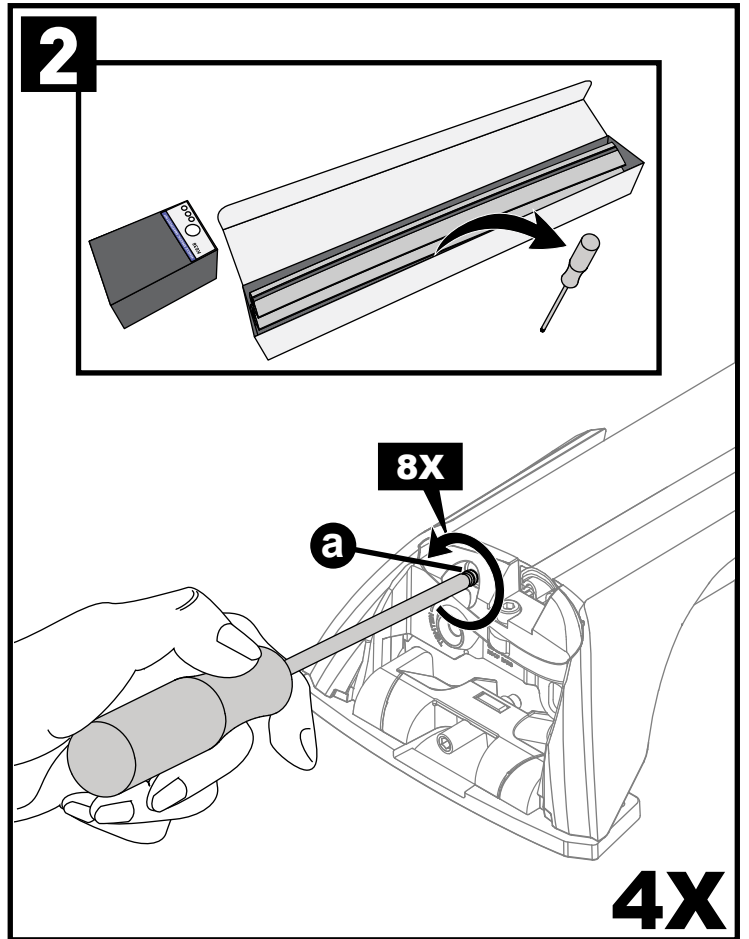

Flush Bar (F)

Through Bar (T)

Heavy Duty Bar (HD)

Square Bar/P-Bar (P)

K941

1.1 kg (2.5 lbs.)

14

2X