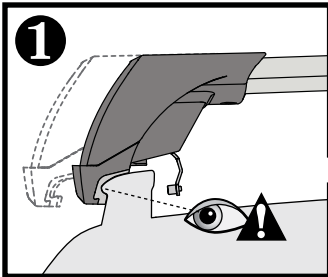

Flush Bar (F)

Through Bar (T)

Heavy Duty Bar (HD)

Square Bar/P-Bar (P)

K941

1.1 kg (2.5 lbs.)

14

2X

15

4X

16

4X

17

4X

18

3Nm
(27 in-lb)