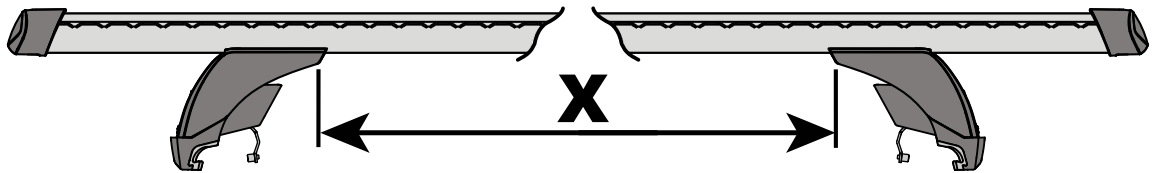

K941	X 1	X 2
Kadjar	910mm/35 7/8"	845mm/33 1/4"

F

T

HD

P

**Record Height Here.
Noter la hauteur ici.
Escriba aquí la altura.
Hier Größe eintragen.
Annotate qui l'altezza.**