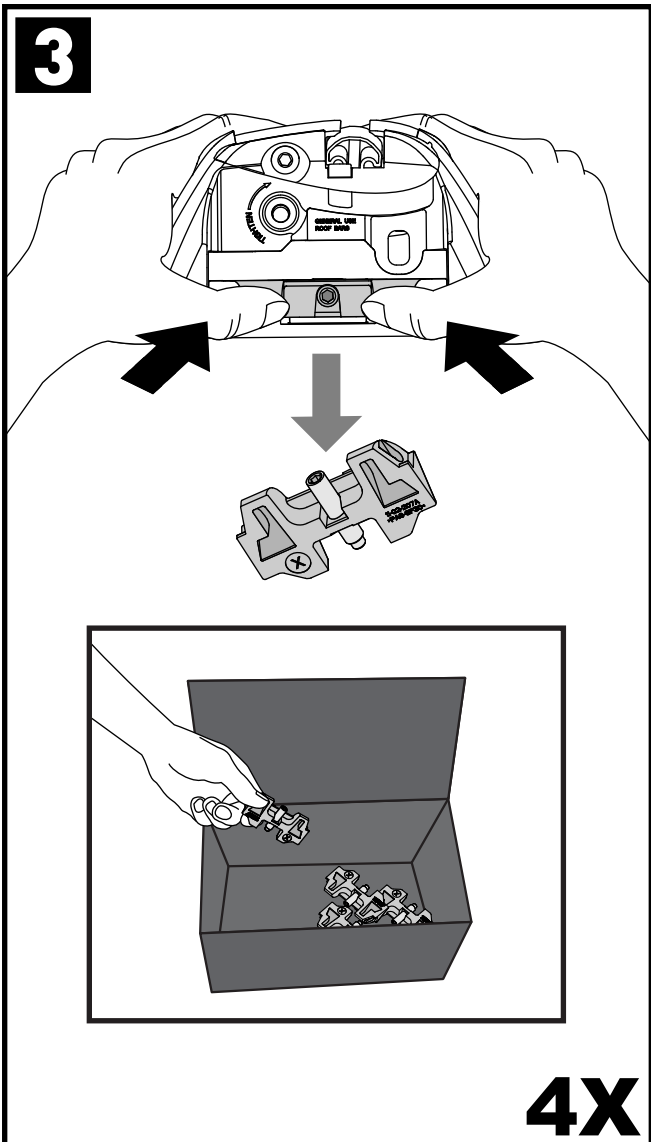

Flush Bar (F)

Through Bar (T)

Heavy Duty Bar (HD)

Square Bar/P-Bar (P)

K941

1.1 kg (2.5 lbs.)

14

2X

15

4X

16

4X

17

4X

18

3Nm
(27 in-lb)