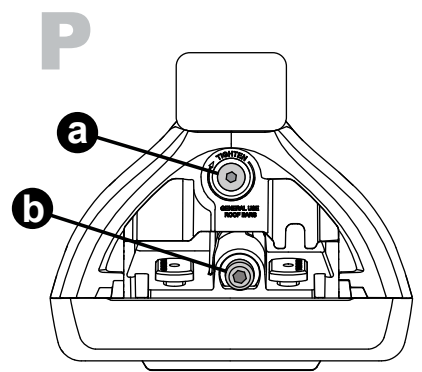

Flush Bar (F)

Through Bar (T)

Heavy Duty Bar (HD)

Square Bar/P-Bar (P)

K941

1.1 kg (2.5 lbs.)

14

2X

15

4X

16

4X

17

4X

18

3Nm
(27 in-lb)