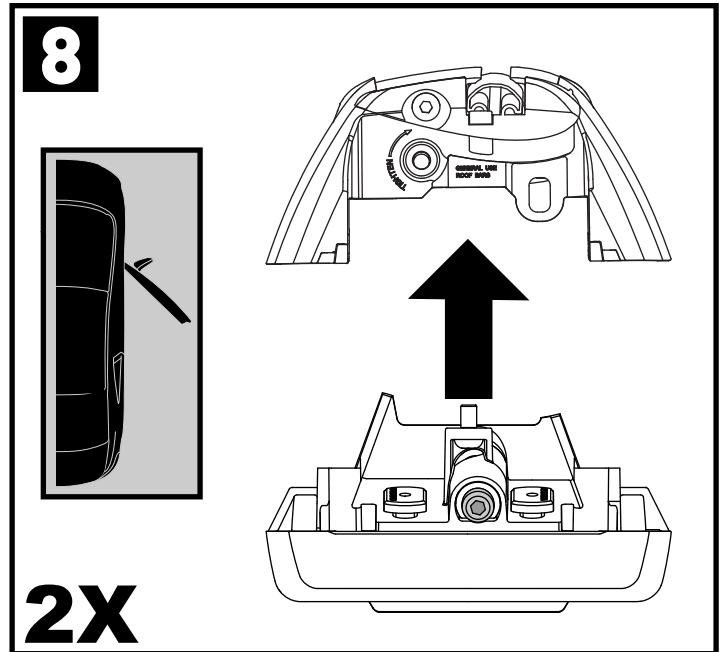

Flush Bar (F)

Through Bar (T)

Heavy Duty Bar (HD)

Square Bar/P-Bar (P)

K941

1.1 kg (2.5 lbs.)

14

2X

15

4X

16

4X

17

4X

18

3Nm
(27 in-lb)