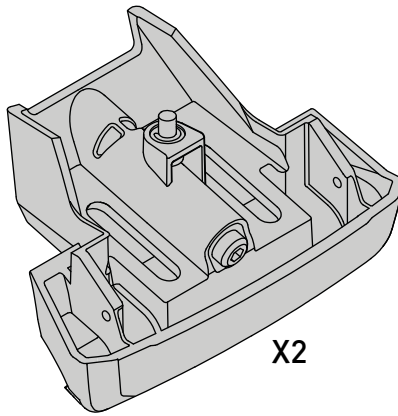

K941

Fitting Kit

MAX kg (lb)			
		F 	T 
Renault Kadjar 5dr SUV 2015+	EU,US	HD 	P 
Renault Kadjar 5dr SUV 2016+	China	75 kg (165 lb)	

CONTENTS • CONTENUTO • CONTENIDO • INHALT • CONTENUTI

X2

X2

X1

X8

Flush Bar (F)

Through Bar (T)

Heavy Duty Bar (HD)

Square Bar/P-Bar (P)

K941

1.1 kg (2.5 lbs.)

14

2X

15

4X

16

4X

17

4X

18

3Nm
(27 in-lb)

21

4X

4X

K941	X 1	X 2
Kadjar	910mm/35 7/8"	845mm/33 1/4"

F

T

HD

P