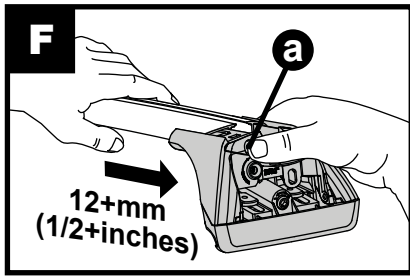

Flush Bar (F)

Through Bar (T)

Heavy Duty Bar (HD)

Square Bar/P-Bar (P)

K941

1.1 kg (2.5 lbs.)

14

2X

15

4X

16

4X

17

4X

18

3Nm
(27 in-lb)