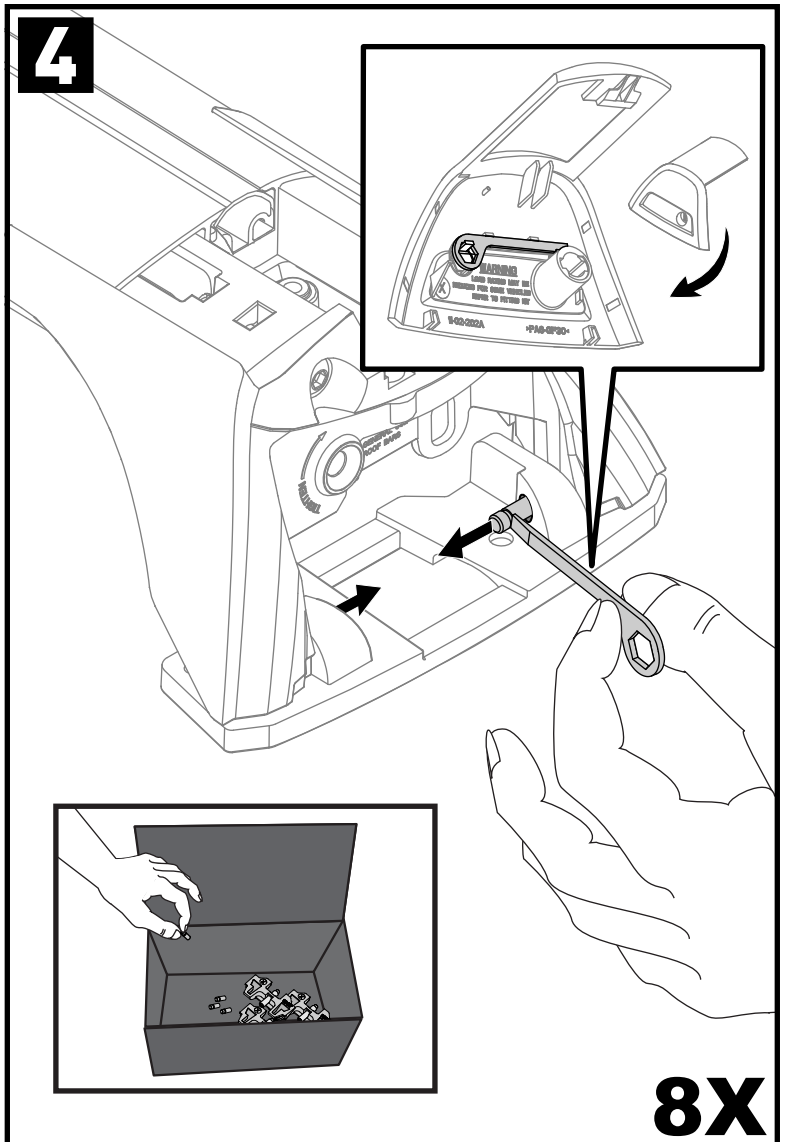

Flush Bar (F)

Through Bar (T)

Heavy Duty Bar (HD)

Square Bar/P-Bar (P)

K941

1.1 kg (2.5 lbs.)

14

2X