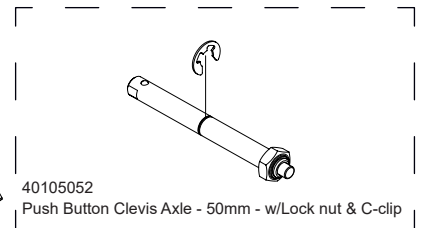

Ski Kit

20201401

THULE[®] SWEDEN

40202025
Strap - Securing Pin w/Ring

40105383
Ski Kit Replacement Arm - LH

40105050
Ski Kit Replacement Harness

50191407
Cap - End Cap - 1" Square

40103125
Ski Assy - Thule RH Ski Pulk

40105049
Ski Kit Harness Hardware Kit

40105052
Push Button Clevis Axle - 50mm - w/Lock nut & C-clip

40105384
Ski Kit Replacement Arm - RH

40103124
Ski Assy - Thule LH Ski Pulk

50191402
Cap - End Cap - 3/4" RD (short)

41192130
Hollow Plug Glide - Cut

40202055
Strap - Axle Snap Pin with O-Ring

» PART OF THULE GROUP