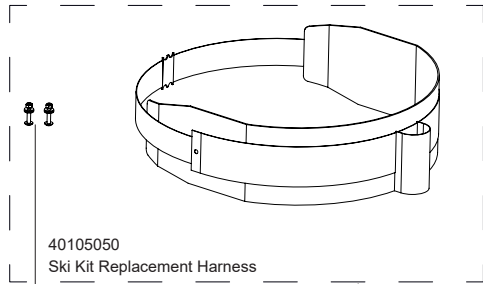

Ski Kit

20201401

THULE[®] SWEDEN

40202025
Strap - Securing Pin w/Ring

40105383
Ski Kit Replacement Arm - LH

40105050
Ski Kit Replacement Harness

50191407
Cap - End Cap - 1" Square

40103125
Ski Assy - Thule RH Ski Pulk

40105049
Ski Kit Harness Hardware Kit

40105052
Push Button Clevis Axle - 50mm - w/Lock nut & C-clip

40105384
Ski Kit Replacement Arm - RH

40103124
Ski Assy - Thule LH Ski Pulk

50191402
Cap - End Cap - 3/4" RD (short)

41192130
Hollow Plug Glide - Cut

40202055
Strap - Axle Snap Pin with O-Ring

» PART OF THULE GROUP