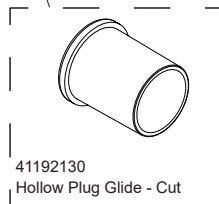

40105049
Ski Kit Harness Hardware Kit

40105052
Push Button Clevis Axle - 50mm - w/Lock nut & C-clip

40105384
Ski Kit Replacement Arm - RH

40103124
Ski Assy - Thule LH Ski Pulk

50191402
Cap - End Cap - 3/4" RD (short)

41192130
Hollow Plug Glide - Cut

40202055
Strap - Axle Snap Pin with O-Ring

» PART OF THULE GROUP