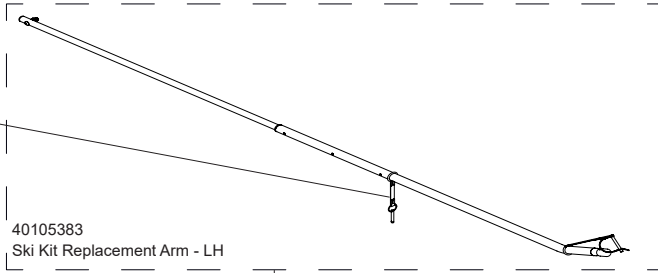

Ski Kit

20201401

THULE[®] SWEDEN

40202025
Strap - Securing Pin w/Ring

40105383
Ski Kit Replacement Arm - LH

40105050
Ski Kit Replacement Harness

50191407
Cap - End Cap - 1" Square

40103125
Ski Assy - Thule RH Ski Pulk

40105049
Ski Kit Harness Hardware Kit

40105052
Push Button Clevis Axle - 50mm - w/Lock nut & C-clip

40105384
Ski Kit Replacement Arm - RH

40103124
Ski Assy - Thule LH Ski Pulk

50191402
Cap - End Cap - 3/4" RD (short)

41192130
Hollow Plug Glide - Cut

40202055
Strap - Axle Snap Pin with O-Ring

» PART OF THULE GROUP