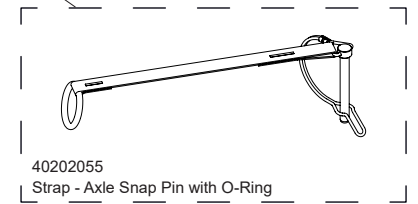

Ski Kit

20201401

THULE[®] SWEDEN

40202025
Strap - Securing Pin w/Ring

40105383
Ski Kit Replacement Arm - LH

40105050
Ski Kit Replacement Harness

50191407
Cap - End Cap - 1" Square

40103125
Ski Assy - Thule RH Ski Pulk

40105049
Ski Kit Harness Hardware Kit

40105052
Push Button Clevis Axle - 50mm - w/Lock nut & C-clip

40105384
Ski Kit Replacement Arm - RH

40103124
Ski Assy - Thule LH Ski Pulk

50191402
Cap - End Cap - 3/4" RD (short)

41192130
Hollow Plug Glide - Cut

40202055
Strap - Axle Snap Pin with O-Ring

» PART OF THULE GROUP