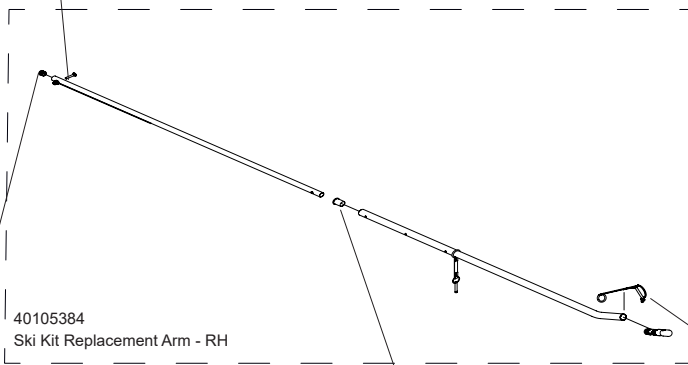

Ski Kit

20201401

THULE[®] SWEDEN

40202025
Strap - Securing Pin w/Ring

40105383
Ski Kit Replacement Arm - LH

40105050
Ski Kit Replacement Harness

50191407
Cap - End Cap - 1" Square

40103125
Ski Assy - Thule RH Ski Pulk

40105049
Ski Kit Harness Hardware Kit

40105052
Push Button Clevis Axle - 50mm - w/Lock nut & C-clip

40105384
Ski Kit Replacement Arm - RH

40103124
Ski Assy - Thule LH Ski Pulk

50191402
Cap - End Cap - 3/4" RD (short)

41192130
Hollow Plug Glide - Cut

40202055
Strap - Axle Snap Pin with O-Ring

» PART OF THULE GROUP