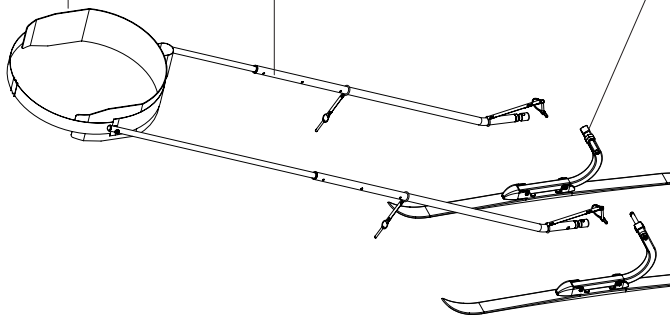

Ski Kit

20201401

THULE[®] SWEDEN

40202025
Strap - Securing Pin w/Ring

40105383
Ski Kit Replacement Arm - LH

40105050
Ski Kit Replacement Harness

50191407
Cap - End Cap - 1" Square

40103125
Ski Assy - Thule RH Ski Pulk

40105049
Ski Kit Harness Hardware Kit

40105052
Push Button Clevis Axle - 50mm - w/Lock nut & C-clip

40105384
Ski Kit Replacement Arm - RH

40103124
Ski Assy - Thule LH Ski Pulk

50191402
Cap - End Cap - 3/4" RD (short)

41192130
Hollow Plug Glide - Cut

40202055
Strap - Axle Snap Pin with O-Ring

» PART OF THULE GROUP