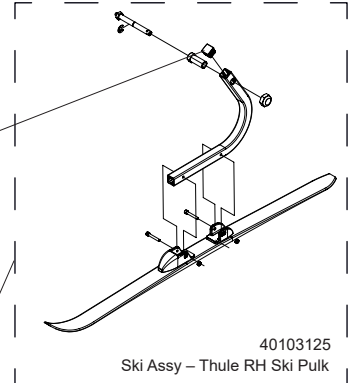

Ski Kit

20201401

THULE[®] SWEDEN

40202025
Strap - Securing Pin w/Ring

40105383
Ski Kit Replacement Arm - LH

40105050
Ski Kit Replacement Harness

50191407
Cap - End Cap - 1" Square

40103125
Ski Assy - Thule RH Ski Pulk

40105049
Ski Kit Harness Hardware Kit

40105052
Push Button Clevis Axle - 50mm - w/Lock nut & C-clip

40105384
Ski Kit Replacement Arm - RH

40103124
Ski Assy - Thule LH Ski Pulk

50191402
Cap - End Cap - 3/4" RD (short)

41192130
Hollow Plug Glide - Cut

40202055
Strap - Axle Snap Pin with O-Ring

» PART OF THULE GROUP