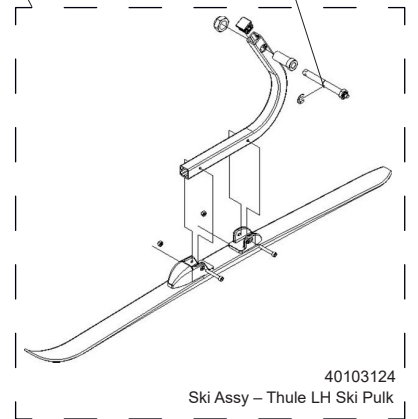

Ski Kit

20201401

THULE[®] SWEDEN

40202025
Strap - Securing Pin w/Ring

40105383
Ski Kit Replacement Arm - LH

40105050
Ski Kit Replacement Harness

50191407
Cap - End Cap - 1" Square

40103125
Ski Assy - Thule RH Ski Pulk

40105049
Ski Kit Harness Hardware Kit

40105052
Push Button Clevis Axle - 50mm - w/Lock nut & C-clip

40105384
Ski Kit Replacement Arm - RH

40103124
Ski Assy - Thule LH Ski Pulk

50191402
Cap - End Cap - 3/4" RD (short)

41192130
Hollow Plug Glide - Cut

40202055
Strap - Axle Snap Pin with O-Ring

» PART OF THULE GROUP