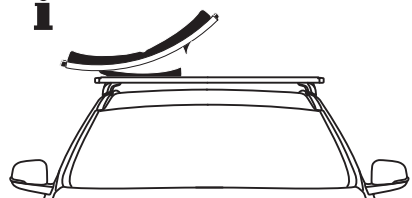

**x4**

**x4**

**x2**

Thule WingBar Evo

Thule WingBar

Thule SlideBar

Thule Squarebar

**i**

= **Max.  
45 kg**

**4 kg**

**Max  
130 km/h**

**i**

**i**

**i**

Thule WingBar  
Evo

Thule WingBar

Thule SlideBar

+

**+**  
Thule SquareBar  
Adapter 8897

Thule SquareBar

**i**

Thule WingBar/ WingBar Evo  
SlideBar

Thule SquareBar

**+**  
Thule SquareBar  
Adapter 8897